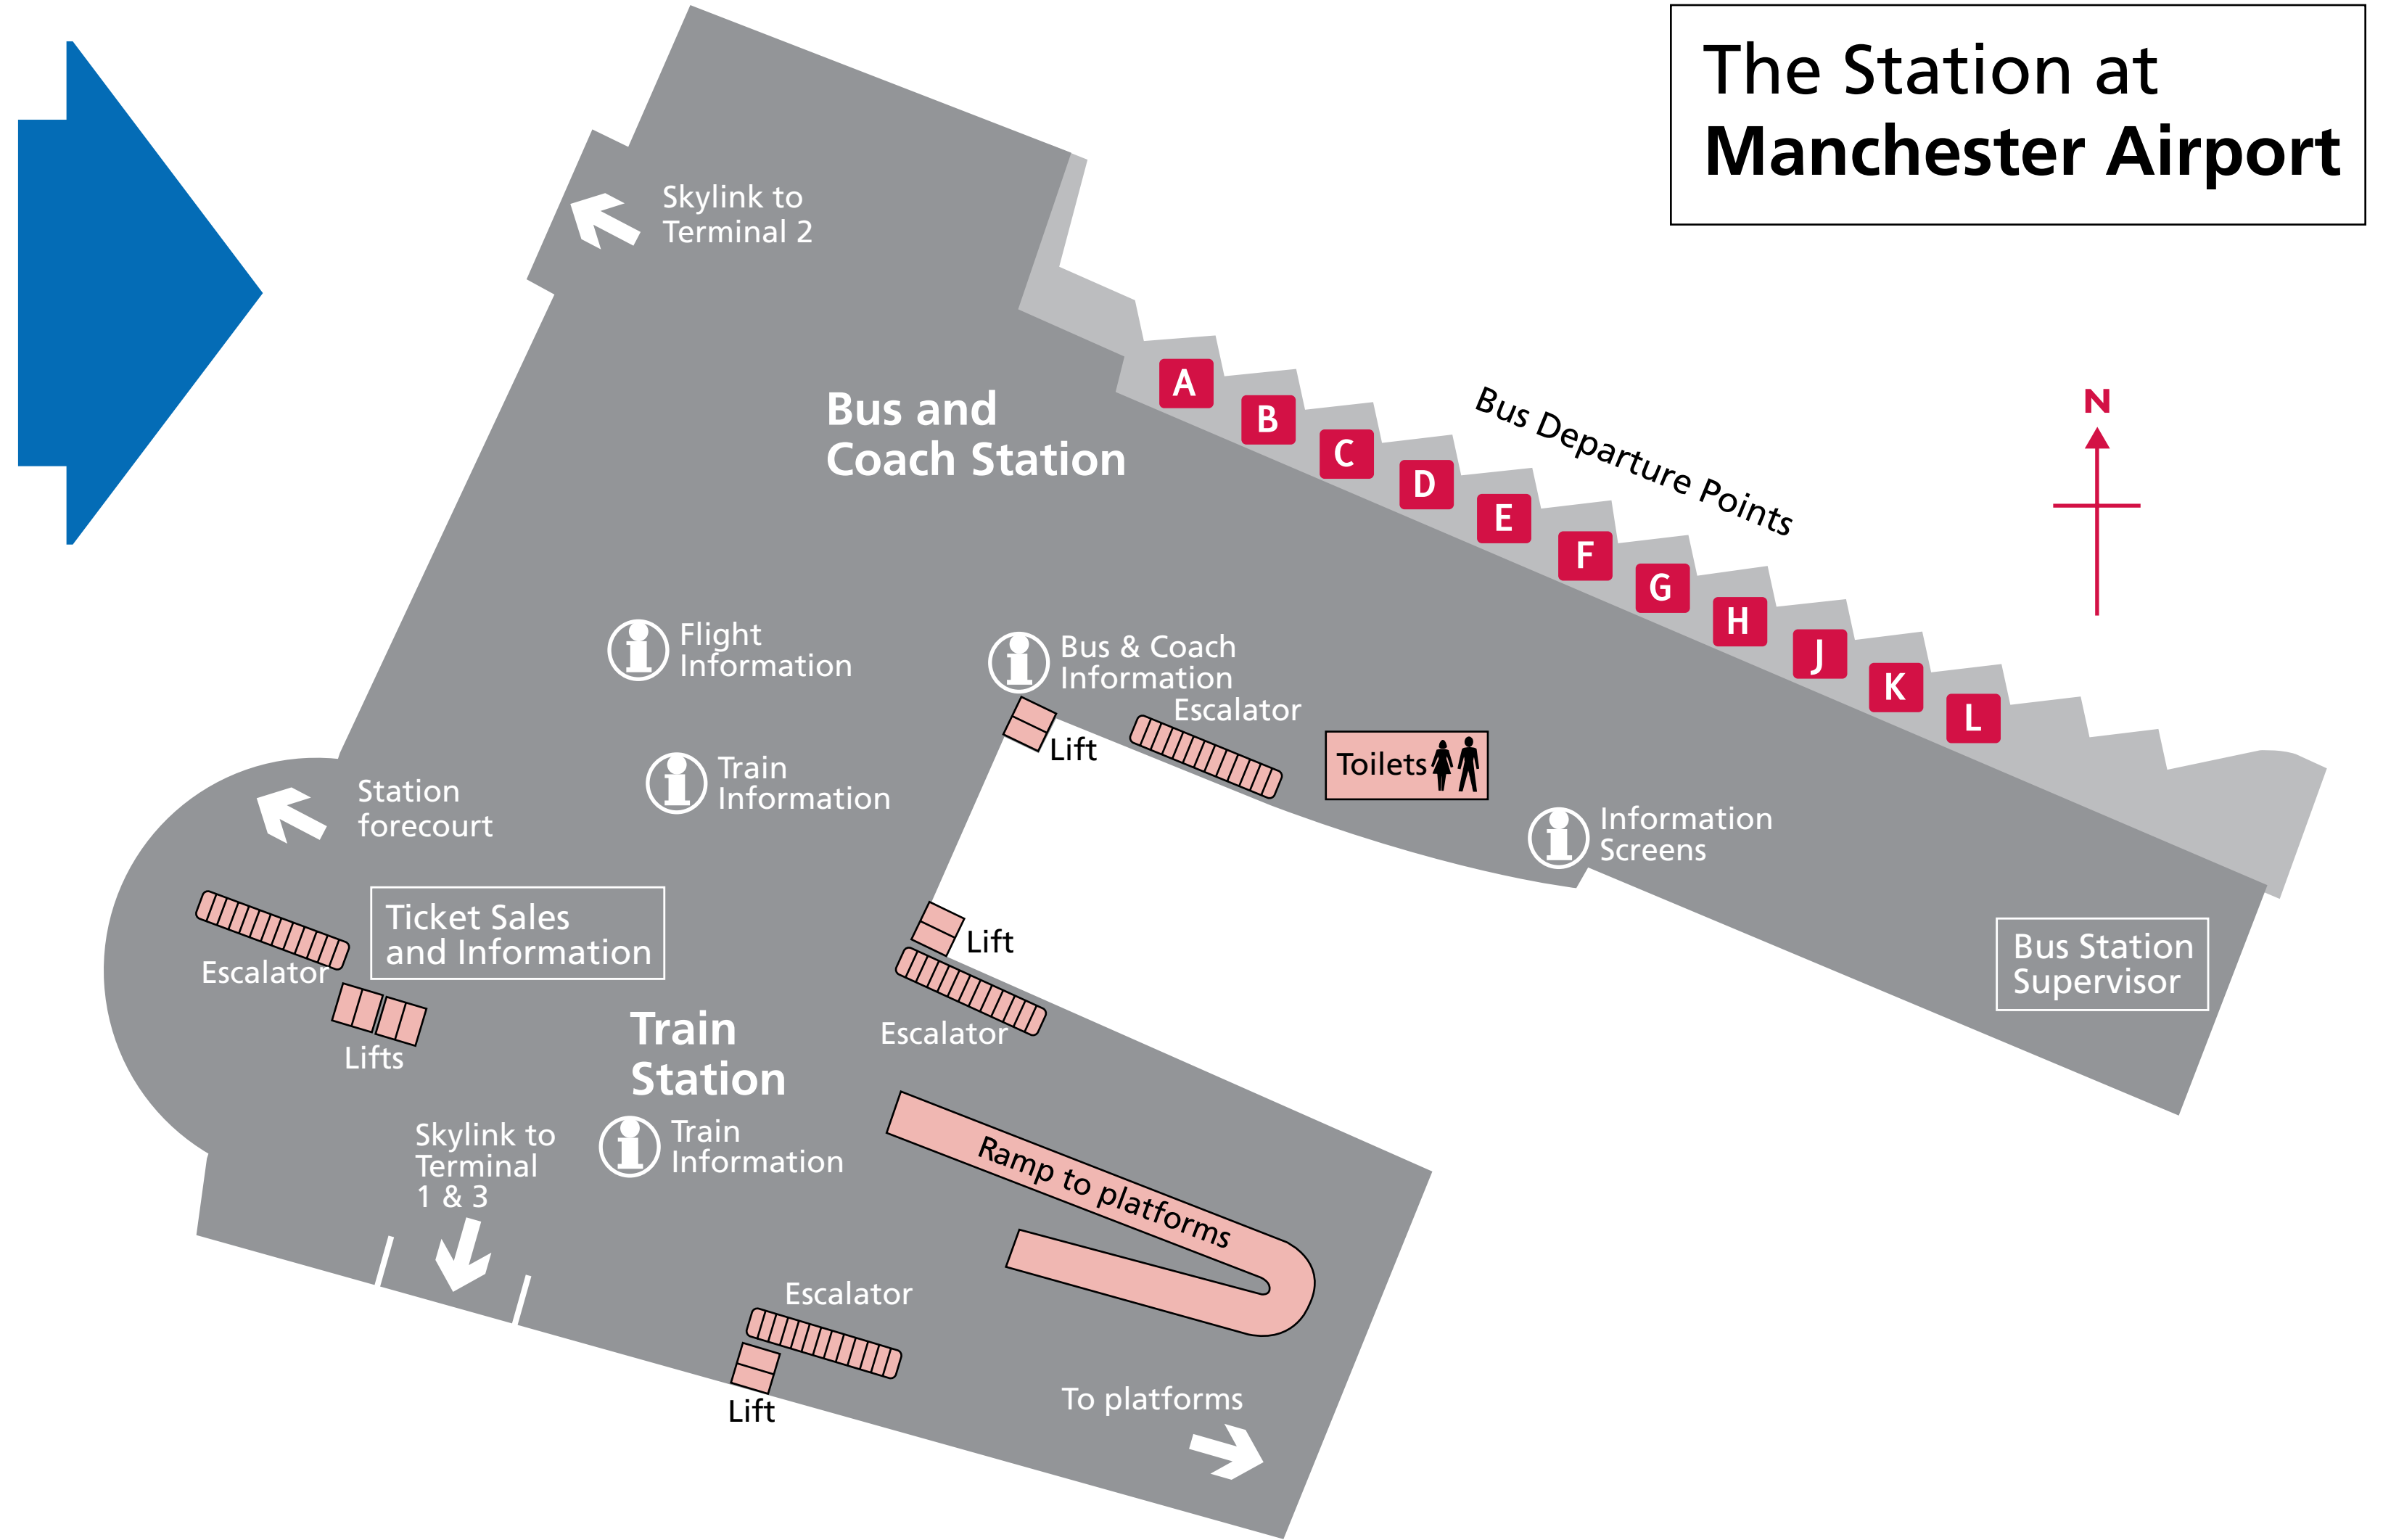

Where to catch your bus

Timetable information is displayed at bus stands in this station.

Destination	Service number	Stand letter
Adswold	369	H
Alderley Edge	Train	
Altrincham	18	K
	19	G
Ashton upon Mersey	19	G
Baguley	18	D
	19	G
Benchill	18	D
	43	E
	105	F
Blackpool	National Express	B
	Train	
Blackrod	Train	
Bolton	National Express	B
	Train	
Broadheath	19	G
Burnage	Train	
Buxton	199	J
Cargo Centre	18 19	K
Chapel-en-le-Frith	199	J
Cheadle Hulme	369	H
Cheadle Royal	369	H
Chester	National Express	B
Crewe	Train	
Disley	199	J
Dove Holes	199	J
East Didsbury	Train	
Edgeley	369	H
Fallowfield	43	E
Flixton	Train	
Furness Vale	199	J
Gatley	Train	
Hale	18	K
Halebarns	18	K
Handforth Dean	Shuttle	Station forecourt
Hazel Grove	199	J
Heald Green	369	H
	Shuttle	Station forecourt
	Train	
Heavily	199	J
Holiday Inn	Shuttle	Station forecourt
Horwich Parkway	Train	
Hospitals - see end of list		
Huddersfield	Train	
Hulme	105	F
Irlam	Train	
Lancaster	National Express	B
	Train	
Leeds	National Express	C
	Train	
Liverpool	National Express	B
	Train	
Manchester Airport	18 19	K
Cargo Centre		