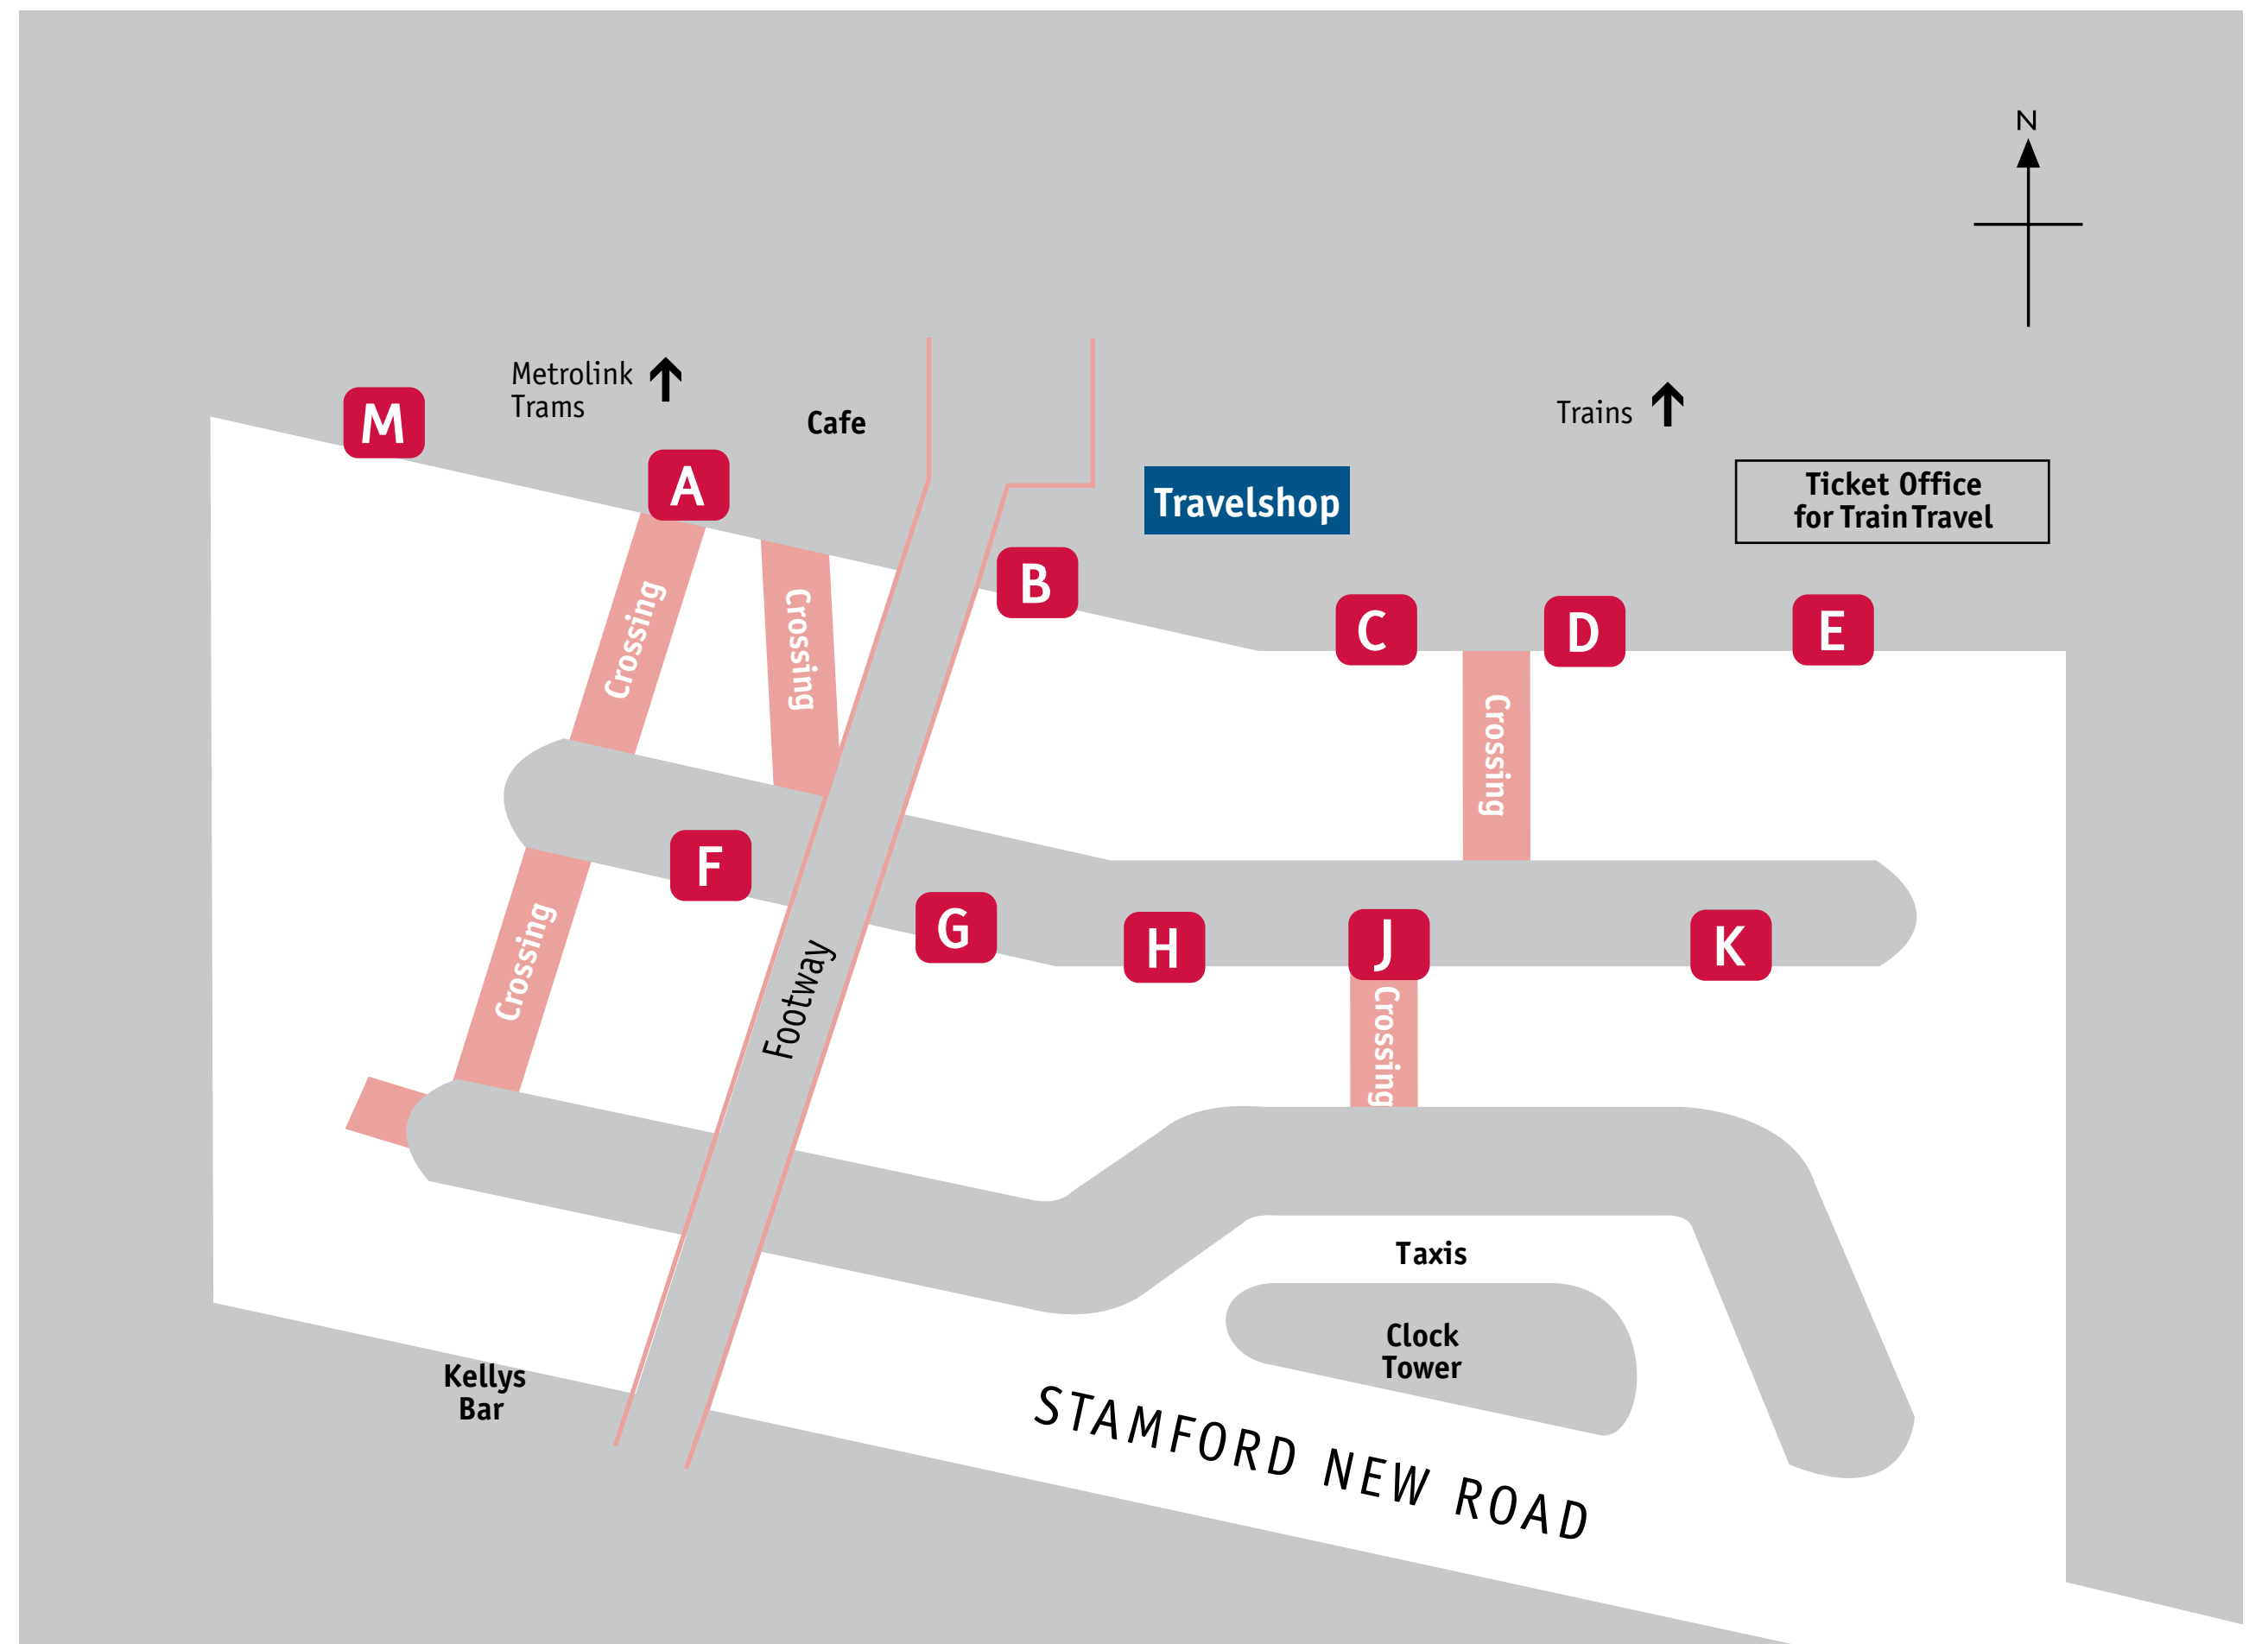

# Where to catch your bus

Timetable information is displayed at bus stands in this station.

Destination	Service number	Stand letter
Airport	18	C
	19	G
Alderley Edge	E69 (Sat only)	M
Ashton upon Mersey	16 19	G
Baguley	18	C
	371	J
Benchill	11 177	H
	18	C
Bowdon	5	A
	37 37A 38 246	B
	289	C
Bowdon Vale	246	B
Broadheath	16 19	G
	41	J
	245 263 264	F
	247	K
Brooklands	108	J
	266 267	D
	<b>Metrolink Tram</b>	
Broomwood	11	H
	267	D
Bury	<b>Metrolink Tram</b>	
Carrington	247	K
Cheadle	11	H
	371	J
Chester	<b>Train</b>	
Chorlton	16	G
Davyhulme	245	F
	247	K
Didsbury	370	J
Dunham	5	A
	38	B
East Didsbury	370	J
Eccles	247	K
Edgeley	11	H
	371	J
Fallowfield	41	J
Flixton	245	F
	247	K
Gatley	11 177*	H
	371	J
Hale, Hale Road	18 88	C
Hale, Station	21	D
	285 286	C
	E69 (Sat only)	M
	<b>Train</b>	
Halebarns	18 88 285 286	C
	21	D
Handforth Dean	HD1 (Wed & Sat)	J
Heaton Park	<b>Metrolink Tram</b>	
<b>Hospitals</b> - see end of list		
Knutsford	88 289	C
	<b>Train</b>	
Lymm	5	A
	37 37A 38	B

Destination	Service number	Stand letter
Warburton	5	A
	38	B
Warrington	5	A
	37 37A 38	B
Well Green	285 286	C
West Didsbury	41	J
Whitefield	<b>Metrolink Tram</b>	
Wilmslow	88	C
Withington	41	J
Woodhouse Park	11	H
	18	C
	19	G
Wythenshawe	11 177*	H
	18	C
	19	G
<b>H Hospitals</b>		
Manchester Royal Infirmary	16	G
	41	J
Trafford General Hospital	245	F
	247	K
Wythenshawe Hospital	11 177*	H
	19	G