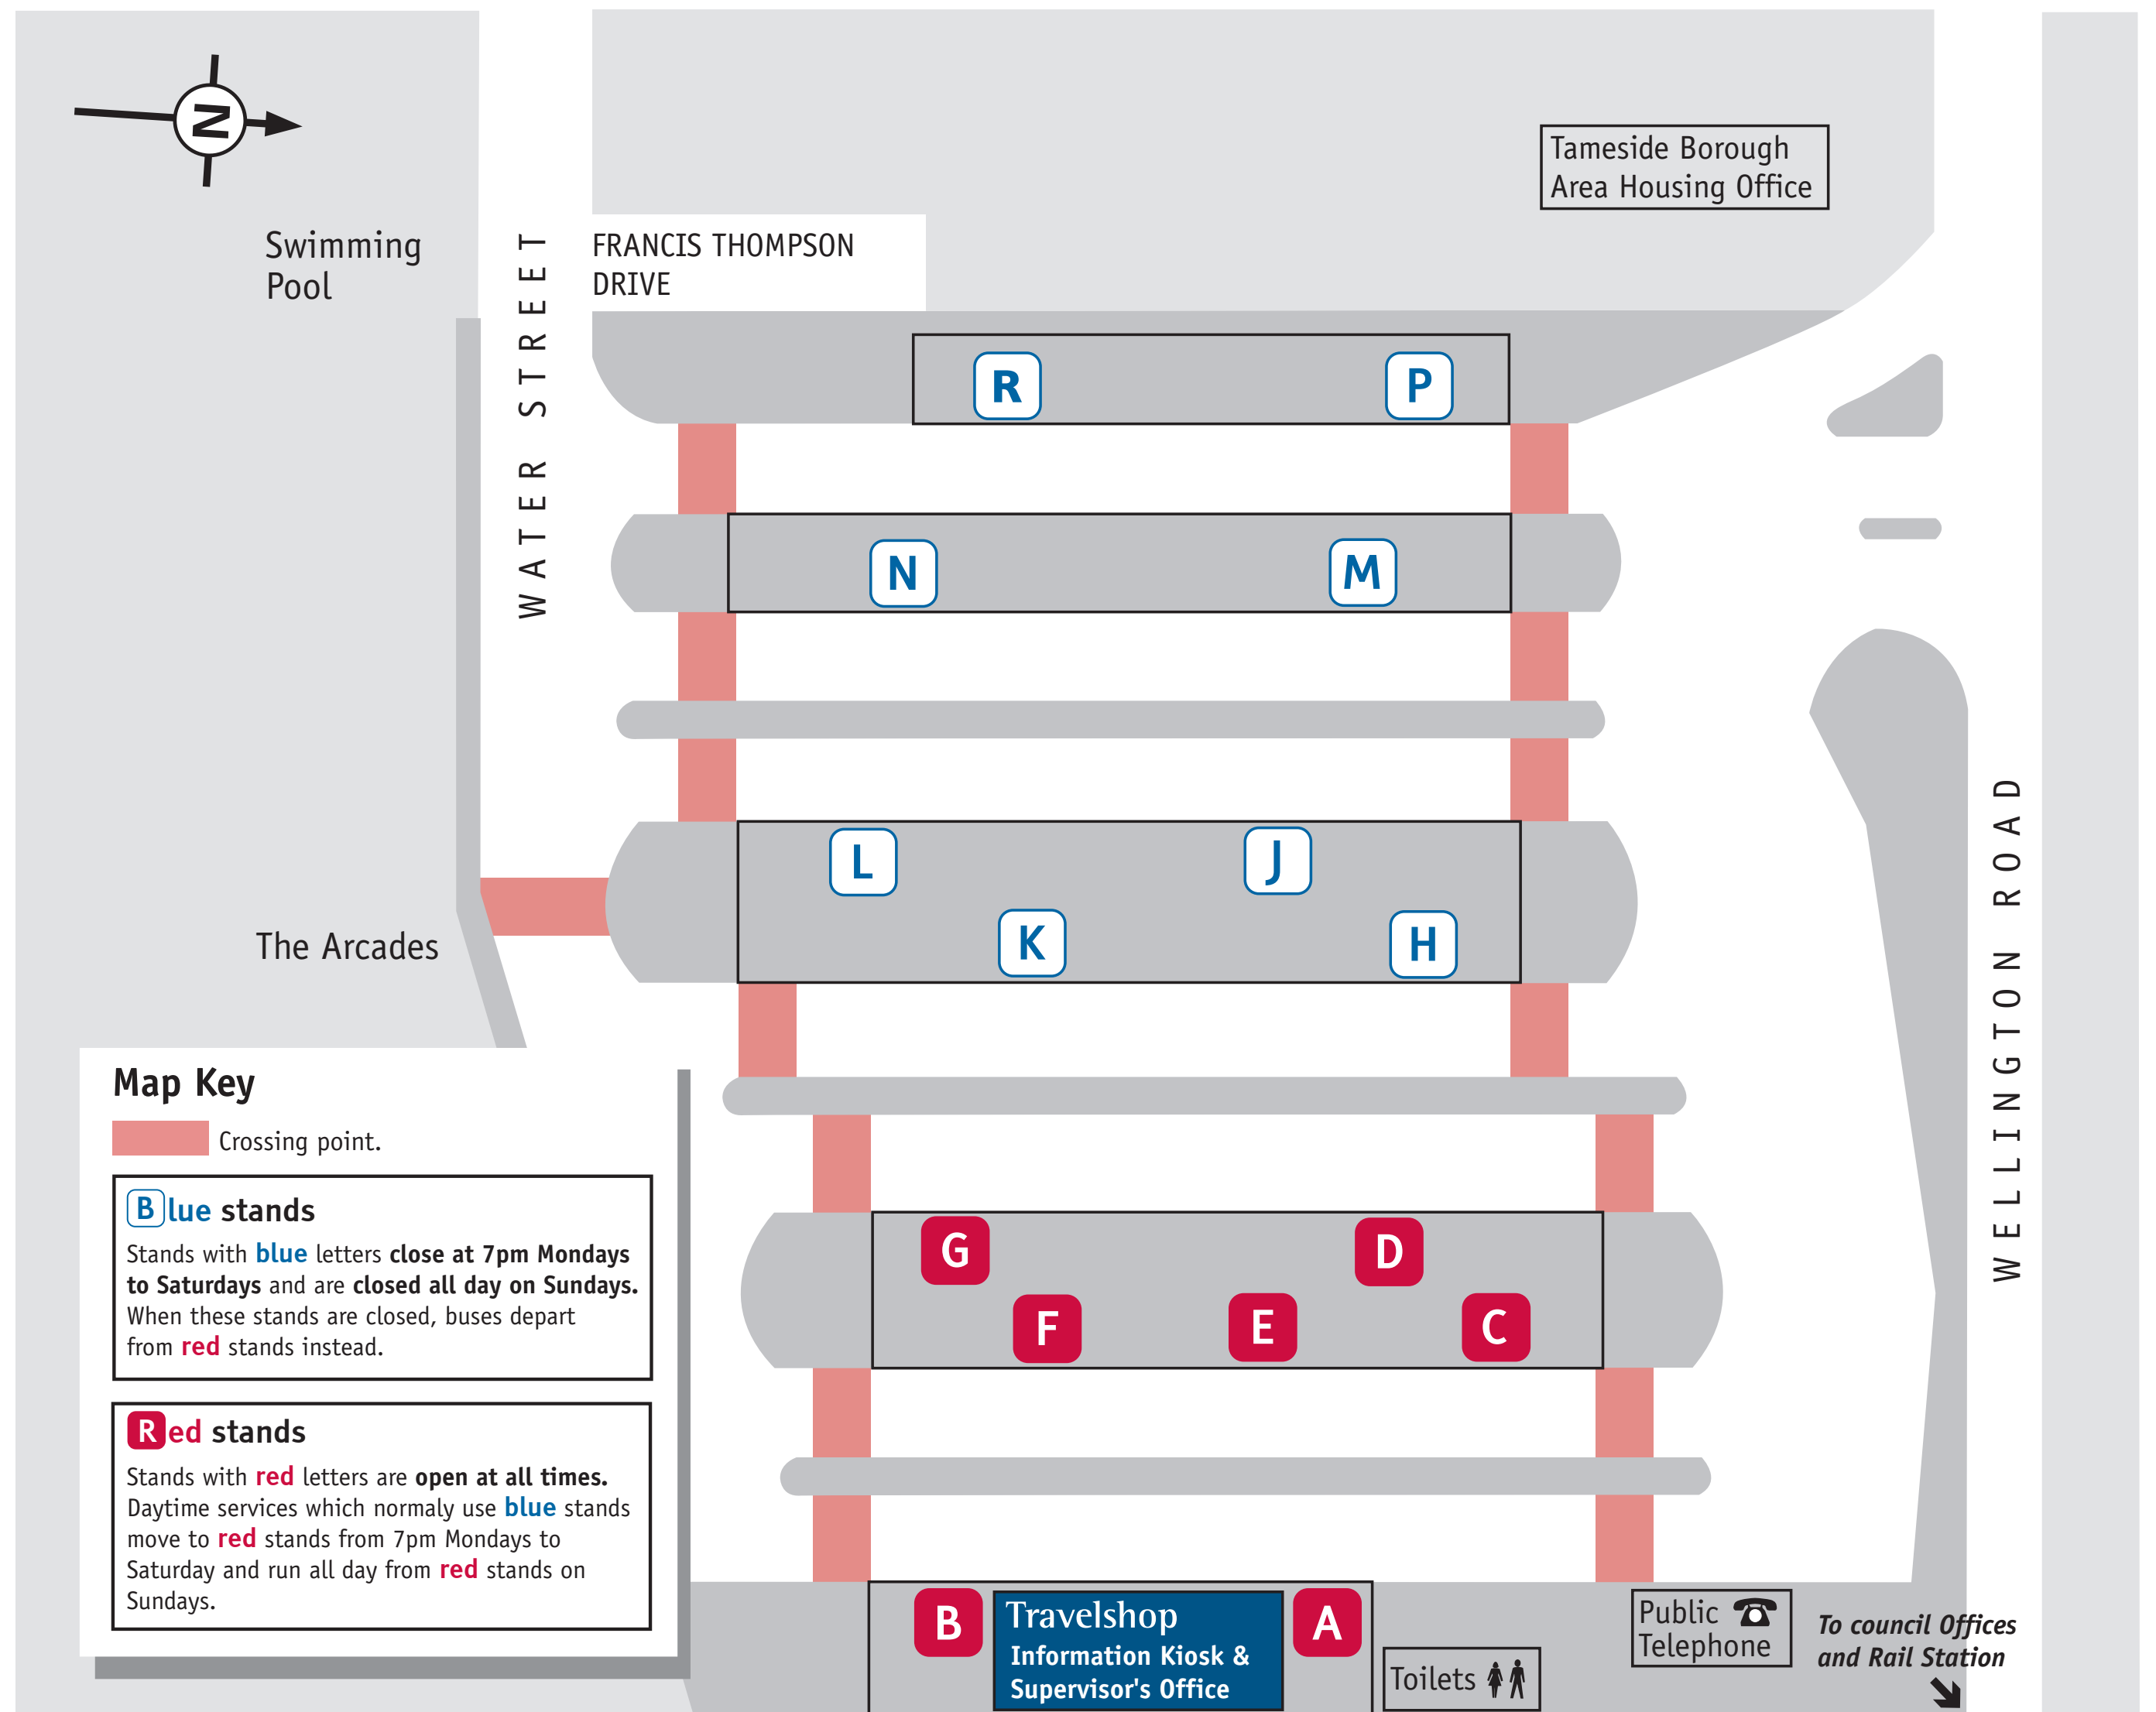

Where to catch your bus

Timetable information is displayed at bus stands in this station.

Destination	Service Number	Before 7pm Mon to Sat Stand Letter	From 7pm and Sundays Stand Letter
Ancoats	216	L	G
	218	B	B
	231	A	A
	236 ● 237 ●	L	No service
Ashton Moss	7	N	D*
	218	B	B
	338	C	C
Ashton New Road	216	L	G
	218	B	B
	231	A	A
	236 ● 237 ●	L	No service
Ashton Old Rd	219	J	B
	7	N	D*
	216	L	G
	218	B	B
	219	J	B
Audenshaw	236 ● 237 ●	L	No service
	168	B	No service
	169	F	B
	41	F	F
Bredbury	330	K	D
	389	G	No service
Broadbottom	239	E	No service
	348	D	D
Carrbrook	350	D	D
	353 354	C	C
Chadderton	419	R	No service
	168	B	No service
Chorlton	216	L	G
	218	B	B
	231	A	A
	236 ● 237 ●	L	No service
Clayton	216	L	G
	218	B	B
	231	A	A
	236 ● 237 ●	L	No service
Copley	217	C	No service
	348	D	D
Coppice	419	R	No service
	337	N	No service
Crowhill	338	C	C
	168	B	No service
Daisy Nook	169	B	B
	231	A	A
	317	N	No service
Dane Bank	350	D	D
	353 354	C	C
Denshaw	354	C	No service
	317	N	No service
Denton	335	F	No service
	345	N	E
	347	H	B
Dewsnap Lane	41	F	F
	236 237	E	C
Dinting	239	E	No service
	350	D	D
Dobcross	353 354	C	C
	330	K	D

Destination	Service Number	Before 7pm Mon to Sat Stand Letter	From 7pm and Sundays Stand Letter
Droydsden	7	N	D*
	168	B	No service
	169	B	B
	216	L	G
	218	B	B
	231	A	A
	236 ● 237 ●	L	No service
	41	F	F
	346	G	G
	346	G	G
Dukinfield	41	F	F
	346	G	G
	346	G	G
	41	F	F
	217	C	No service
	330	K	D
	335	F	No service
	345	N	E
	396	C	No service
	419	R	No service
Fitton Hill	396	C	No service
	353	C	No service
Friezland	239	E	No service
	330	K	D
Gee Cross	346 389	G	G
	236 237	E	C
Glossop	239	E	No service
	387	G	No service
Godley	7	N	D*
	168	B	No service
Gorton	169	B	B
	353	C	C
Grasscroft	389	G	No service
	389	G	No service
Greave	350	D	D
	353 354	C	C
Greenfield	350	D	D
	353 354	C	C
Guide Bridge	219	J	B
	317	N	No service
	347	H	B
	237	E	C
Hadfield	231 332	A	A
	393	A	No service
Hartshhead	396	C	No service
	409	M	A
Hattersley	419	R	No service
	387	G	No service
Houghton Green	347	H	B
	38 39	P	F
Hazelhurst	350	D	D
	353 354	C	C
Hey Farm Estate	350	D	D
	353 354	C	C
Heyrod	38 39	P	F
	236 237	E	C
Higher Hurst	236 237	E	C
	396	C	No service
Hollingworth	236 237	E	C
	396	C	No service
Hollinwood	396	C	No service
	38 39	P	F
Hurst Cross	231 331 332	A	A
	333	A	No service
Hyde	330	K	D
	346 387 389	G	G
Knott Lane	389	G	G
	168	B	No service
Levenshulme	168	B	No service
	169	B	B