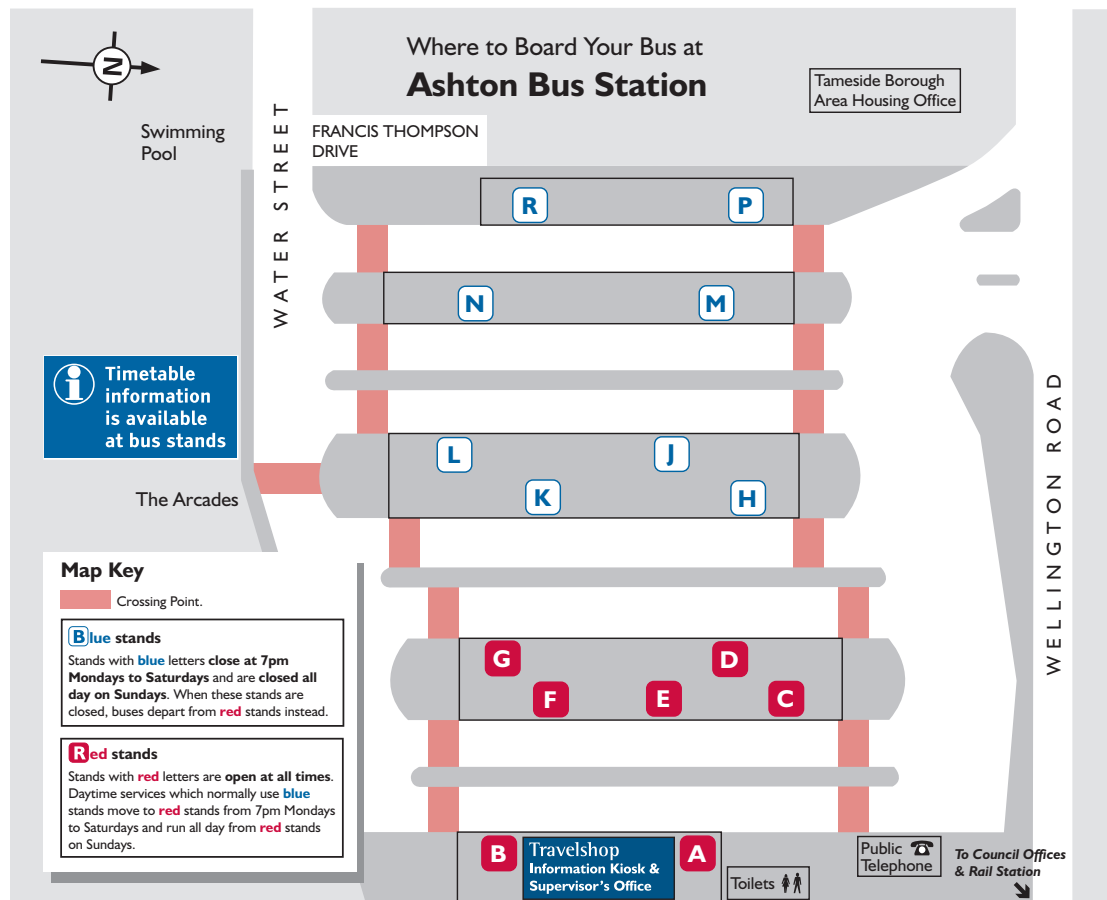

Destination Finder

Ashton Bus Station

27 July 2008

Destination	Service Number	Before 7pm Mon to Sat Stand Letter	From 7pm and Sundays Stand Letter
Ancoats	216 236 237	L	G
	217	B	G
	230 232 233	B	No service
	231	No service	A
	7	N	D*
Ashton Moss	338	C	C
	216 236 237	L	G
Ashton New Road	217	B	G
	230 232 233	B	No service
	231	No service	A
	219	J	B
Ashton Old Rd	7	N	D*
	216 236 237	L	G
Audenshaw	217	B	G
	219	J	B
	168	B	No service
Belle Vue	169	B	B
	41	F	F
Boyd's Walk	330	K	D
	388	No service	GA
Bredbury	389	G	No service
	239	E	No service
Broadbottom	234 235	C	No service
	348	D	D
Carrbrook	350	D	D
	353 354	C	C
Chadderton	419	R	No service
	168	B	No service
Chorlton	216 236 237	L	G
	217	B	G
	230 232 233	B	No service
	231	No service	A
City of Manchester Stadium	216 236 237	L	G
	217	B	G
	230 232 233	B	No service
Clayton	231	No service	A
	217	B	G
	230 232 233	B	No service
	231	No service	A
Copley	234 235	C	No service
	348	D	D
Coppice	419	R	No service
	337	N	No service
Crowhill	338	C	C
	168 230 232 233	B	No service
Daisy Nook	169	B	B
	231	No service	A
Dane Bank	317	N	No service
	350	D	D
Delph	353 354	C	C
	354	C	No service
Denshaw	317	N	No service
	335	F	No service
Denton	345	N	E
	347	H	B
	41	F	F
	354	No service	C
Dewsnap Lane	236 237	E	C
	239	E	No service
Diggle	350	D	D
	353 354	C	C
Dinting	350	D	D
	353 354	C	C
Dobcross	330	K	D
	7	N	D*
Dowson Road	168 230 232	B	No service
	233	B	No service
	169	B	B
	216 236 237	L	G
	217	B	G
	231	No service	A

Destination	Service Number	Before 7pm Mon to Sat Stand Letter	From 7pm and Sundays Stand Letter
Dukinfield	41	F	F
	346	G	G
Albion Hotel	346	G	G
	41	F	F
Crematorium	330	K	D
	335	F	No service
Dukinfield	345	N	E
	396	C	No service
Town Hall	419	R	No service
	396	C	No service
Firwood Park	353	C	No service
	239	E	No service
Fitton Hill	330	K	D
	346 389	G	G
Friezland	388	No service	GA
	236 237	E	C
Gamesley	239	E	No service
	239	E	No service
Gee Cross	387	G	No service
	7	N	D*
Glossop	168	B	No service
	169	B	No service
Godley	353	C	C
	389	G	No service
Gorton	350	D	D
	353 354	C	C
Grasscroft	219	J	B
	317	N	No service
Greave	347	H	B
	237	E	C
Greenfield	332	A	A
	393	A	No service
Hadhfield	396	C	No service
	409	M	A
Hartshhead	419	R	No service
	387	G	No service
Hathershaw	347	H	B
	347	H	B
Hattersley	347	H	B
	38 39	P	F
Houghton Green	350	D	D
	353 354	C	C
Hazelhurst	38 39	P	F
	38 39	P	F
Hey Farm Estate	236 237	E	C
	396	C	No service
Heyrod	38 39	P	F
	236 237	E	C
Higher Hurst	38 39	P	F
	236 237	E	C
Hollingworth	396	C	No service
	38 39	P	F
Hollinwood	38 39	P	F
	38 39	P	F
Hospitals	38 39	P	F
	231	No service	A
Hurst Cross	331 332	A	A
	333	A	No service
Hyde	330	K	D
	346 387 389	G	G
Knott Lane	388	No service	GA
	388	No service	GA
Levenshulme	389	G	G
	168	B	No service
Limehurst	169	B	B
	395	C	No service
Littlemoss	168 230 232 233	B	No service
	169	B	B
Longsight	231	No service	A
	168	B	No service
Manchester	216 236 237	L	G
	217	B	G
	219	J	B
	230 232 233	B	No service
	231	No service	A
	231	No service	A