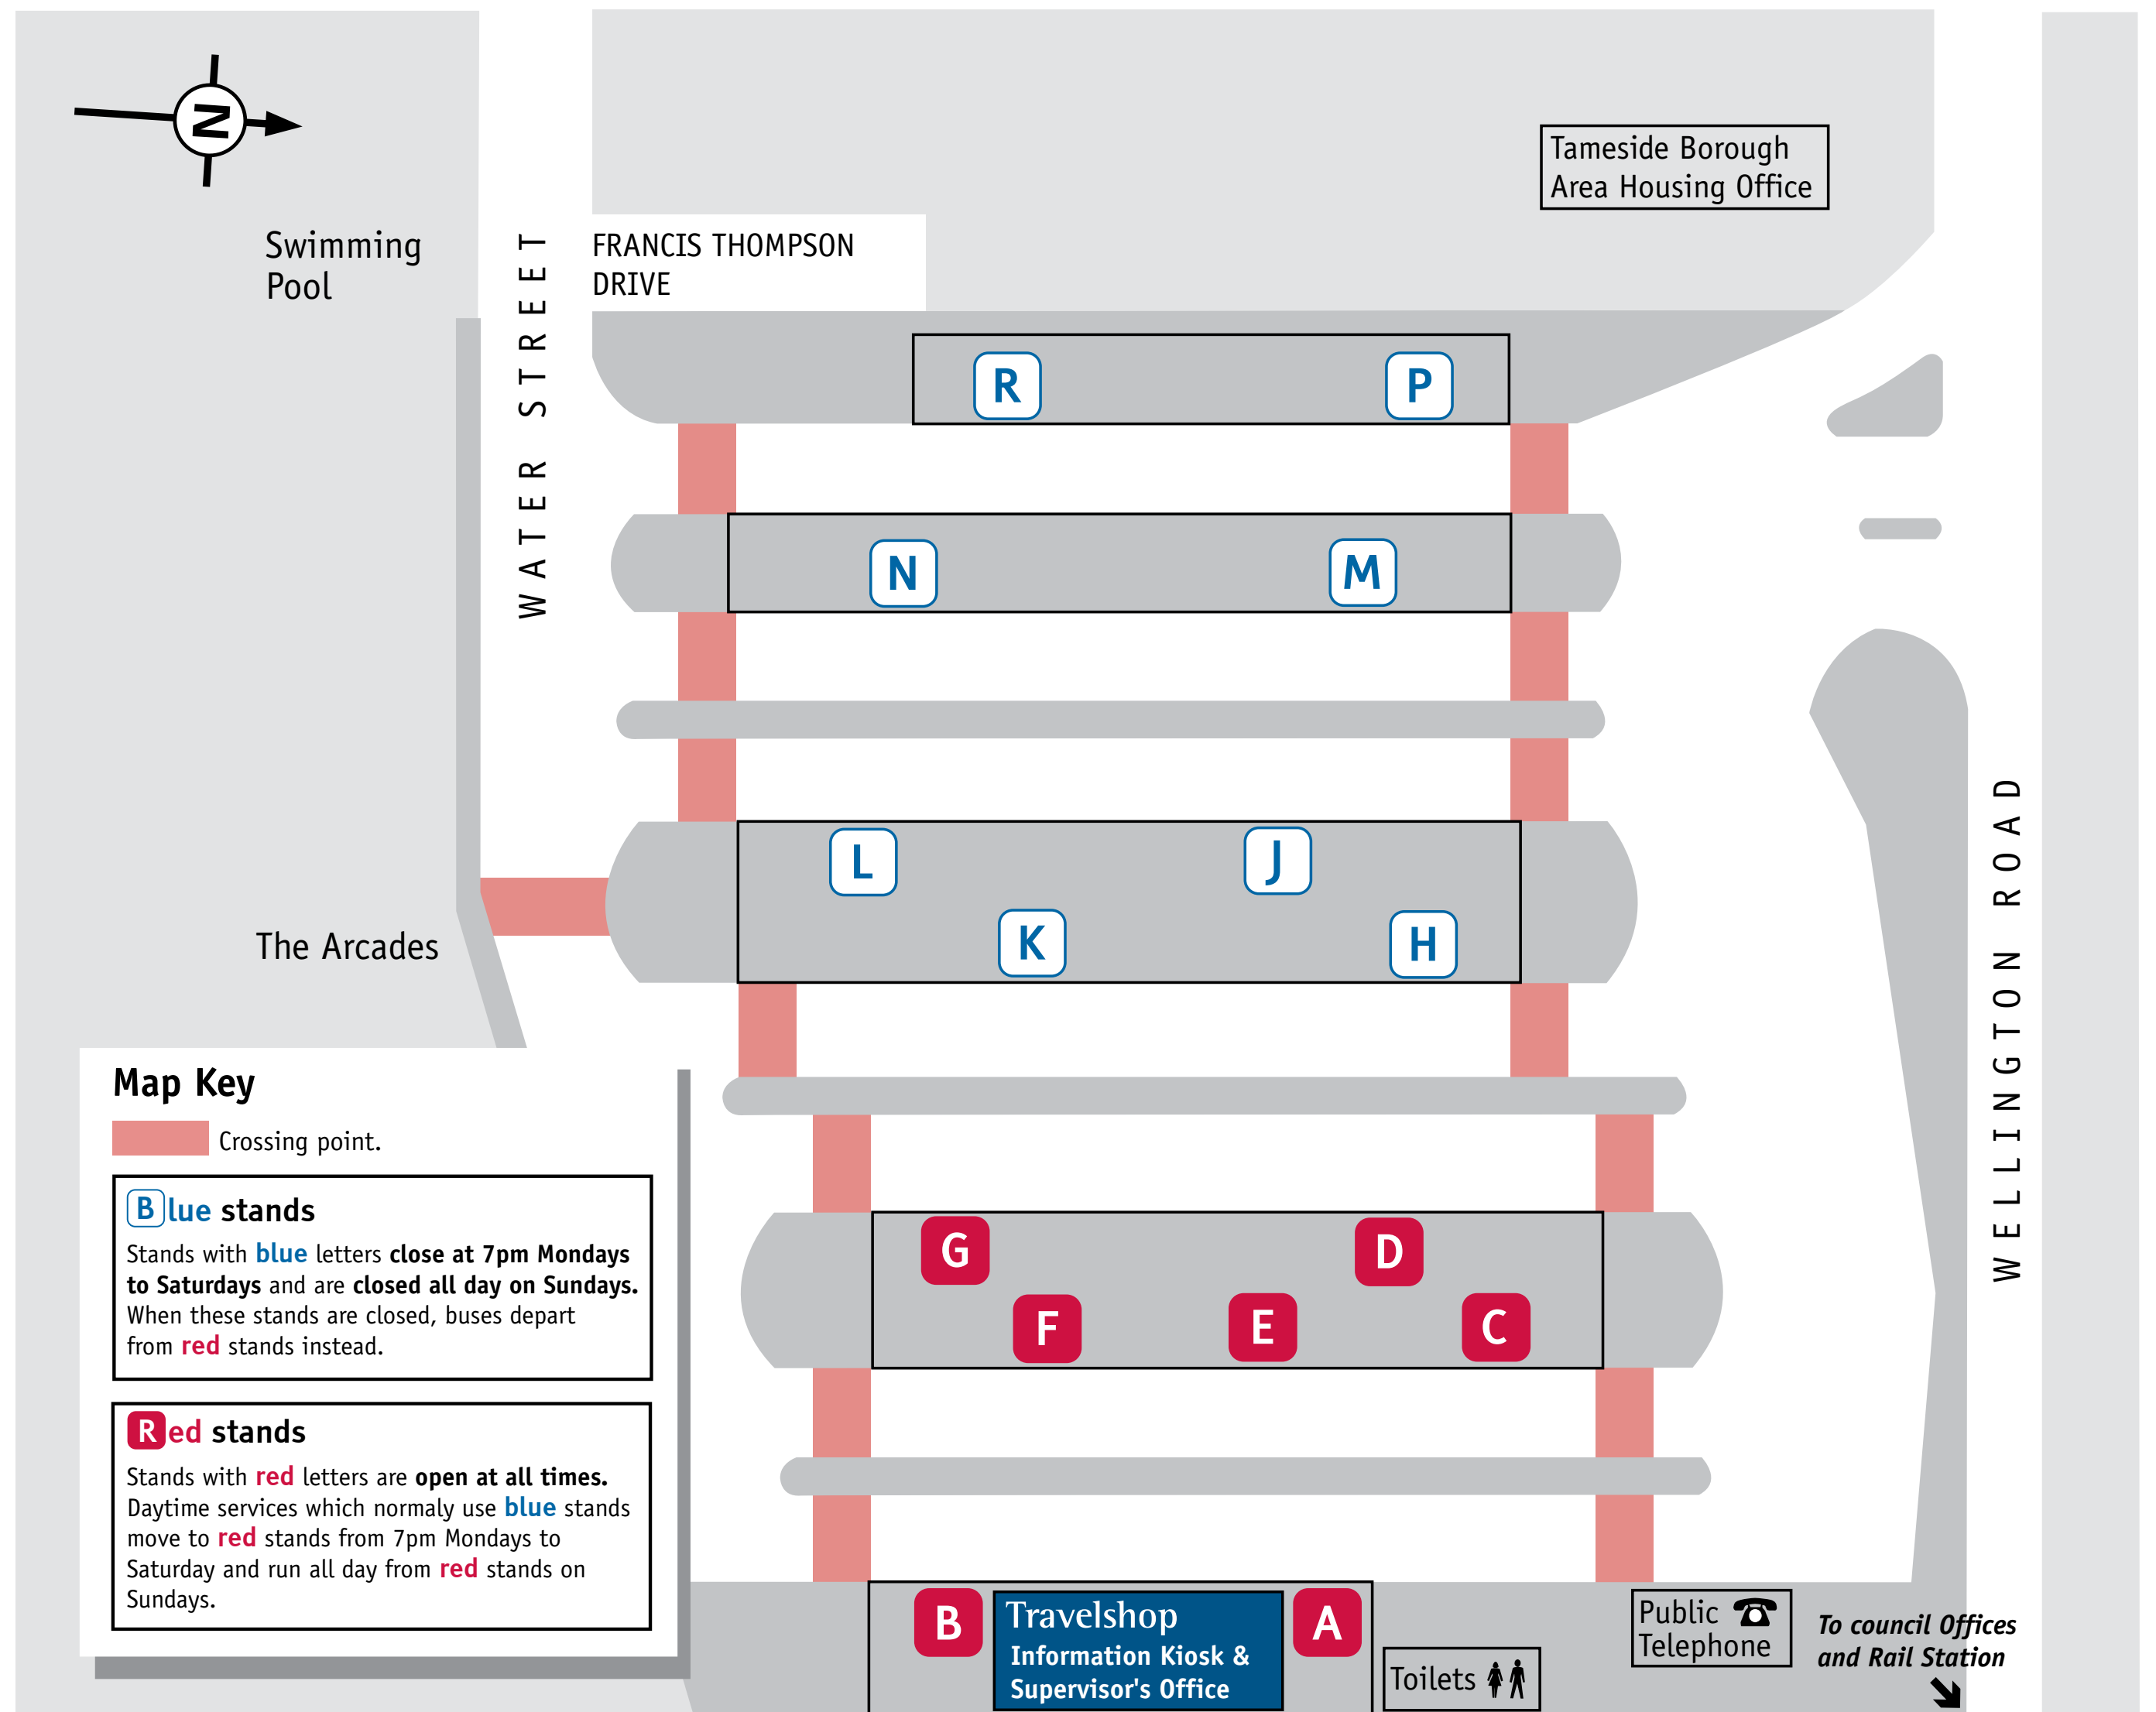

Destination finder

Ashton bus station

19 April 2010

Where to catch your bus

Timetable information is displayed at bus stands in this station.

Destination	Service Number	Before 7pm Mon to Sat Stand Letter	From 7pm and Sundays Stand Letter
Ancoats	216	L	G
	218	B	B
	231	A	A
	236 • 237 •	L	No service
Ashton Moss	7	N	D*
	218	B	B
	338	C	C
Ashton New Road	216	L	G
	218	B	B
	231	A	A
	236 • 237 •	L	No service
Ashton Old Rd	219	J	B
	7	N	D*
	216	L	G
	218	B	B
	219	J	B
Audenshaw	236 • 237 •	L	No service
	168	B	No service
	169	B	B
	41	F	F
Belle Vue	330	K	D
	239	E	No service
Broadbottom	217 548	C	No service
	348	D	D
	350	D	D
	353 354	C	C
Chadderton	419	R	No service
	168	B	No service
City of Manchester Stadium	216	L	G
	218	B	B
	231	A	A
	236 • 237 •	L	No service
Clayton	216	L	G
	218	B	B
	231	A	A
	236 • 237 •	L	No service
Copley	217 548	C	No service
	348	D	D
Coppice	419	R	No service
	337	N	No service
Crowhill	338	C	C
	168	B	No service
Daisy Nook	169	B	B
	231	A	A
	317	N	No service
Dane Bank	350	D	D
	353 354	C	C
Delph	354	C	No service
	317	N	No service
Denshaw	335	F	No service
	345	N	E
	347	H	B
Dewsnap Lane	41	F	F
	236 237	E	C
Dinting	239	E	No service
	350	D	D
Dobcross	353 354	C	C
	330	K	D

Destination	Service Number	Before 7pm Mon to Sat Stand Letter	From 7pm and Sundays Stand Letter
Droylsden	7	N	D*
	168	B	No service
	169	B	B
	216	L	G
	218	B	B
	231	A	A
	236 • 237 •	L	No service
Dukinfield	41	F	F
	346	G	G
Albion Hotel	346	G	G
	346	G	G
Crematorium	41	F	F
	217	C	No service
Town Hall	330	K	D
	335	F	No service
	345	N	E
	396	C	No service
Failsworth	419	R	No service
	396	C	No service
Firwood Park	396	C	No service
	353	C	No service
Friezland	353	C	No service
	239	E	No service
Gamesley	239	E	No service
	330	K	D
Gee Cross	330	K	D
	346 389	G	G
Glossop	236 237	E	C
	239	E	No service
Godley	387	G	No service
	7	N	D*
Gorton	168	B	No service
	169	B	B
	353	C	C
Grasscroft	353	C	C
	350	D	D
Greenfield	353 354	C	C
	219	J	B
Guide Bridge	317	N	No service
	347	H	B
Hadfield	237	E	C
	231 332	A	A
Hartshhead	393	A	No service
	396	C	No service
Hathershaw	409	M	A
	419	R	No service
Hattersley	387	G	No service
	347	H	B
Haughton Green	347	H	B
	38 39	P	F
Hazelhurst	38 39	P	F
	350	D	D
Hey Farm Estate	550	E	E
	353 354	C	C
Heyrod	353 354	C	C
	38 39	P	F
Higher Hurst	38 39	P	F
	236 237	E	C
Hollingworth	236 237	E	C
	396	C	No service
Hollinwood	396	C	No service
	38 39	P	F
Hurst Cross	38 39	P	F
	231 331 332	A	A
Hyde	333	A	No service
	330	K	D
Knott Lane	346 387 389	G	G
	389	G	G
Levenshulme	168	B	No service
	169	B	B
Limehurst	395	C	No service