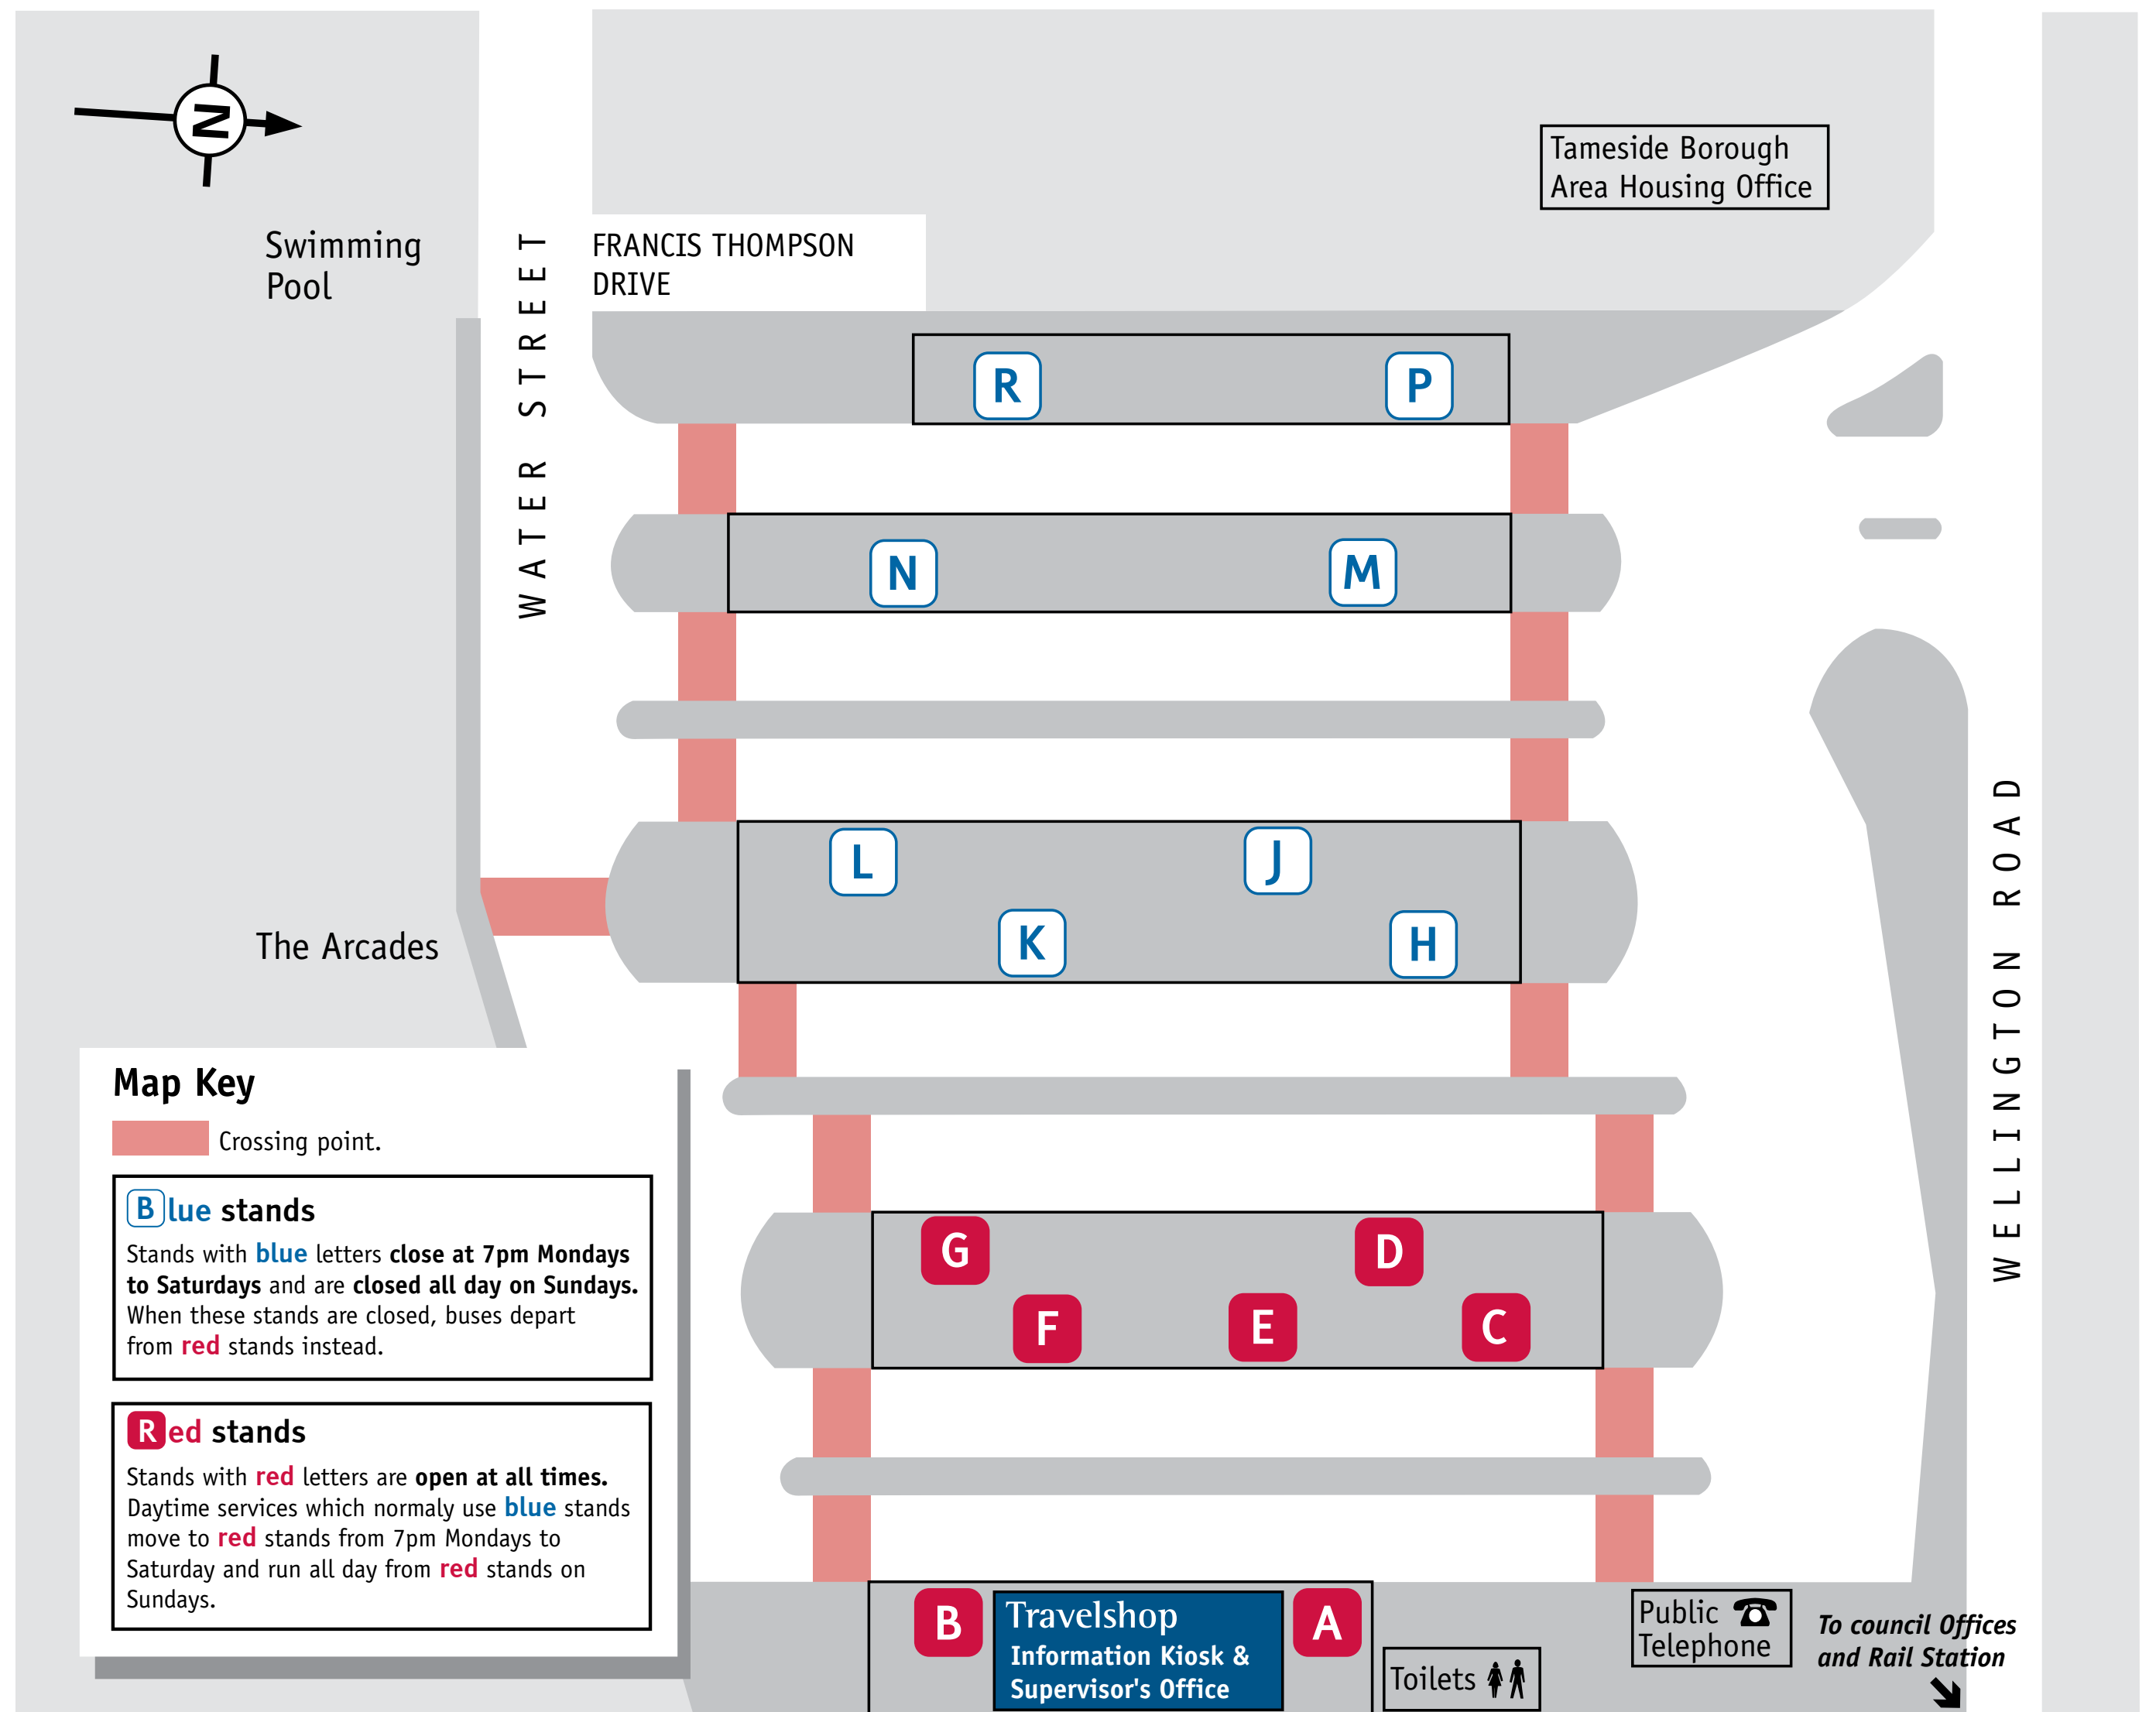

Destination finder

Ashton bus station

21 September 2009

Where to catch your bus

Timetable information is displayed at bus stands in this station.

Destination	Service Number	Before 7pm Mon to Sat Stand Letter	From 7pm and Sundays Stand Letter
Ancoats	216	L	G
	218	B	B
	231	A	A
	236 ● 237 ●	L	No service
Ashton Moss	7	N	D*
	218	B	B
	338	C	C
Ashton New Road	216	L	G
	218	B	B
	231	A	A
	236 ● 237 ●	L	No service
Ashton Old Rd	219	J	B
Audenshaw	7	N	D*
	216	L	G
	218	B	B
	219	J	B
	236 ● 237 ●	L	No service
Belle Vue	168	B	No service
	169	B	B
Boyd's Walk	41	F	F
Bredbury	330	K	D
Broadbottom	239	E	No service
Carrbrook	217	C	No service
	348	D	D
Carrcote	350	D	D
	353 354	C	C
Chadderton	419	R	No service
Chorlton	168	B	No service
City of Manchester Stadium	216	L	G
	218	B	B
	231	A	A
	236 ● 237 ●	L	No service
Clayton	216	L	G
	218	B	B
	231	A	A
	236 ● 237 ●	L	No service
Copley	217	C	No service
	348	D	D
Coppice	419	R	No service
Crowhill	337	N	No service
	338	C	C
Daisy Nook	168	B	No service
	169	B	B
	231	A	A
Dane Bank	317	N	No service
Delph	350	D	D
	353 354	C	C
Denshaw	354	C	No service
Denton	317	N	No service
	335	F	No service
	345	N	E
	347	H	B
Dewsnap Lane	41	F	F
Dinting	236 237	E	C
	239	E	No service
Dobcross	350	D	D
	353 354	C	C
Dowson Road	330	K	D

Destination	Service Number	Before 7pm Mon to Sat Stand Letter	From 7pm and Sundays Stand Letter
Droylsden	7	N	D*
	168	B	No service
	169	B	B
	216	L	G
	218	B	B
	231	A	A
	236 ● 237 ●	L	No service
Dukinfield	41	F	F
Albion Hotel	346	G	G
Dukinfield Crematorium	346	G	G
Dukinfield Town Hall	41	F	F
	217	C	No service
	330	K	D
	335	F	No service
	345	N	E
Failsworth	396	C	No service
Firwood Park	419	R	No service
Fitton Hill	396	C	No service
Friezland	353	C	No service
Gamesley	239	E	No service
Gee Cross	330	K	D
	346 389	G	G
Glossop	236 237	E	C
	239	E	No service
Godley	387	G	No service
Gorton	7	N	D*
	168	B	No service
	169	B	B
Grasscroft	353	C	C
Greenfield	350	D	D
	353 354	C	C
Guide Bridge	219	J	B
	317	N	No service
	347	H	B
Hadfield	237	E	C
Hartshead	231 332	A	A
	393	A	No service
Hathershaw	396	C	No service
	409	M	A
	419	R	No service
Hattersley	387	G	No service
Houghton Green	347	H	B
Hazelhurst	38 39	P	F
Hey Farm Estate	350	D	D
	550	E	No service
Heyrod	353 354	C	C
Higher Hurst	38 39	P	F
Hollingworth	236 237	E	C
Hollinwood	396	C	No service
Hospitals - see end of list			
Hurst Cross	38 39	P	F
	231 331 332	A	A
	333	A	No service
Hyde	330	K	D
	346 387 389	G	G
Knott Lane	389	G	G
Levenshulme	168	B	No service
	169	B	B
Limehurst	395	C	No service