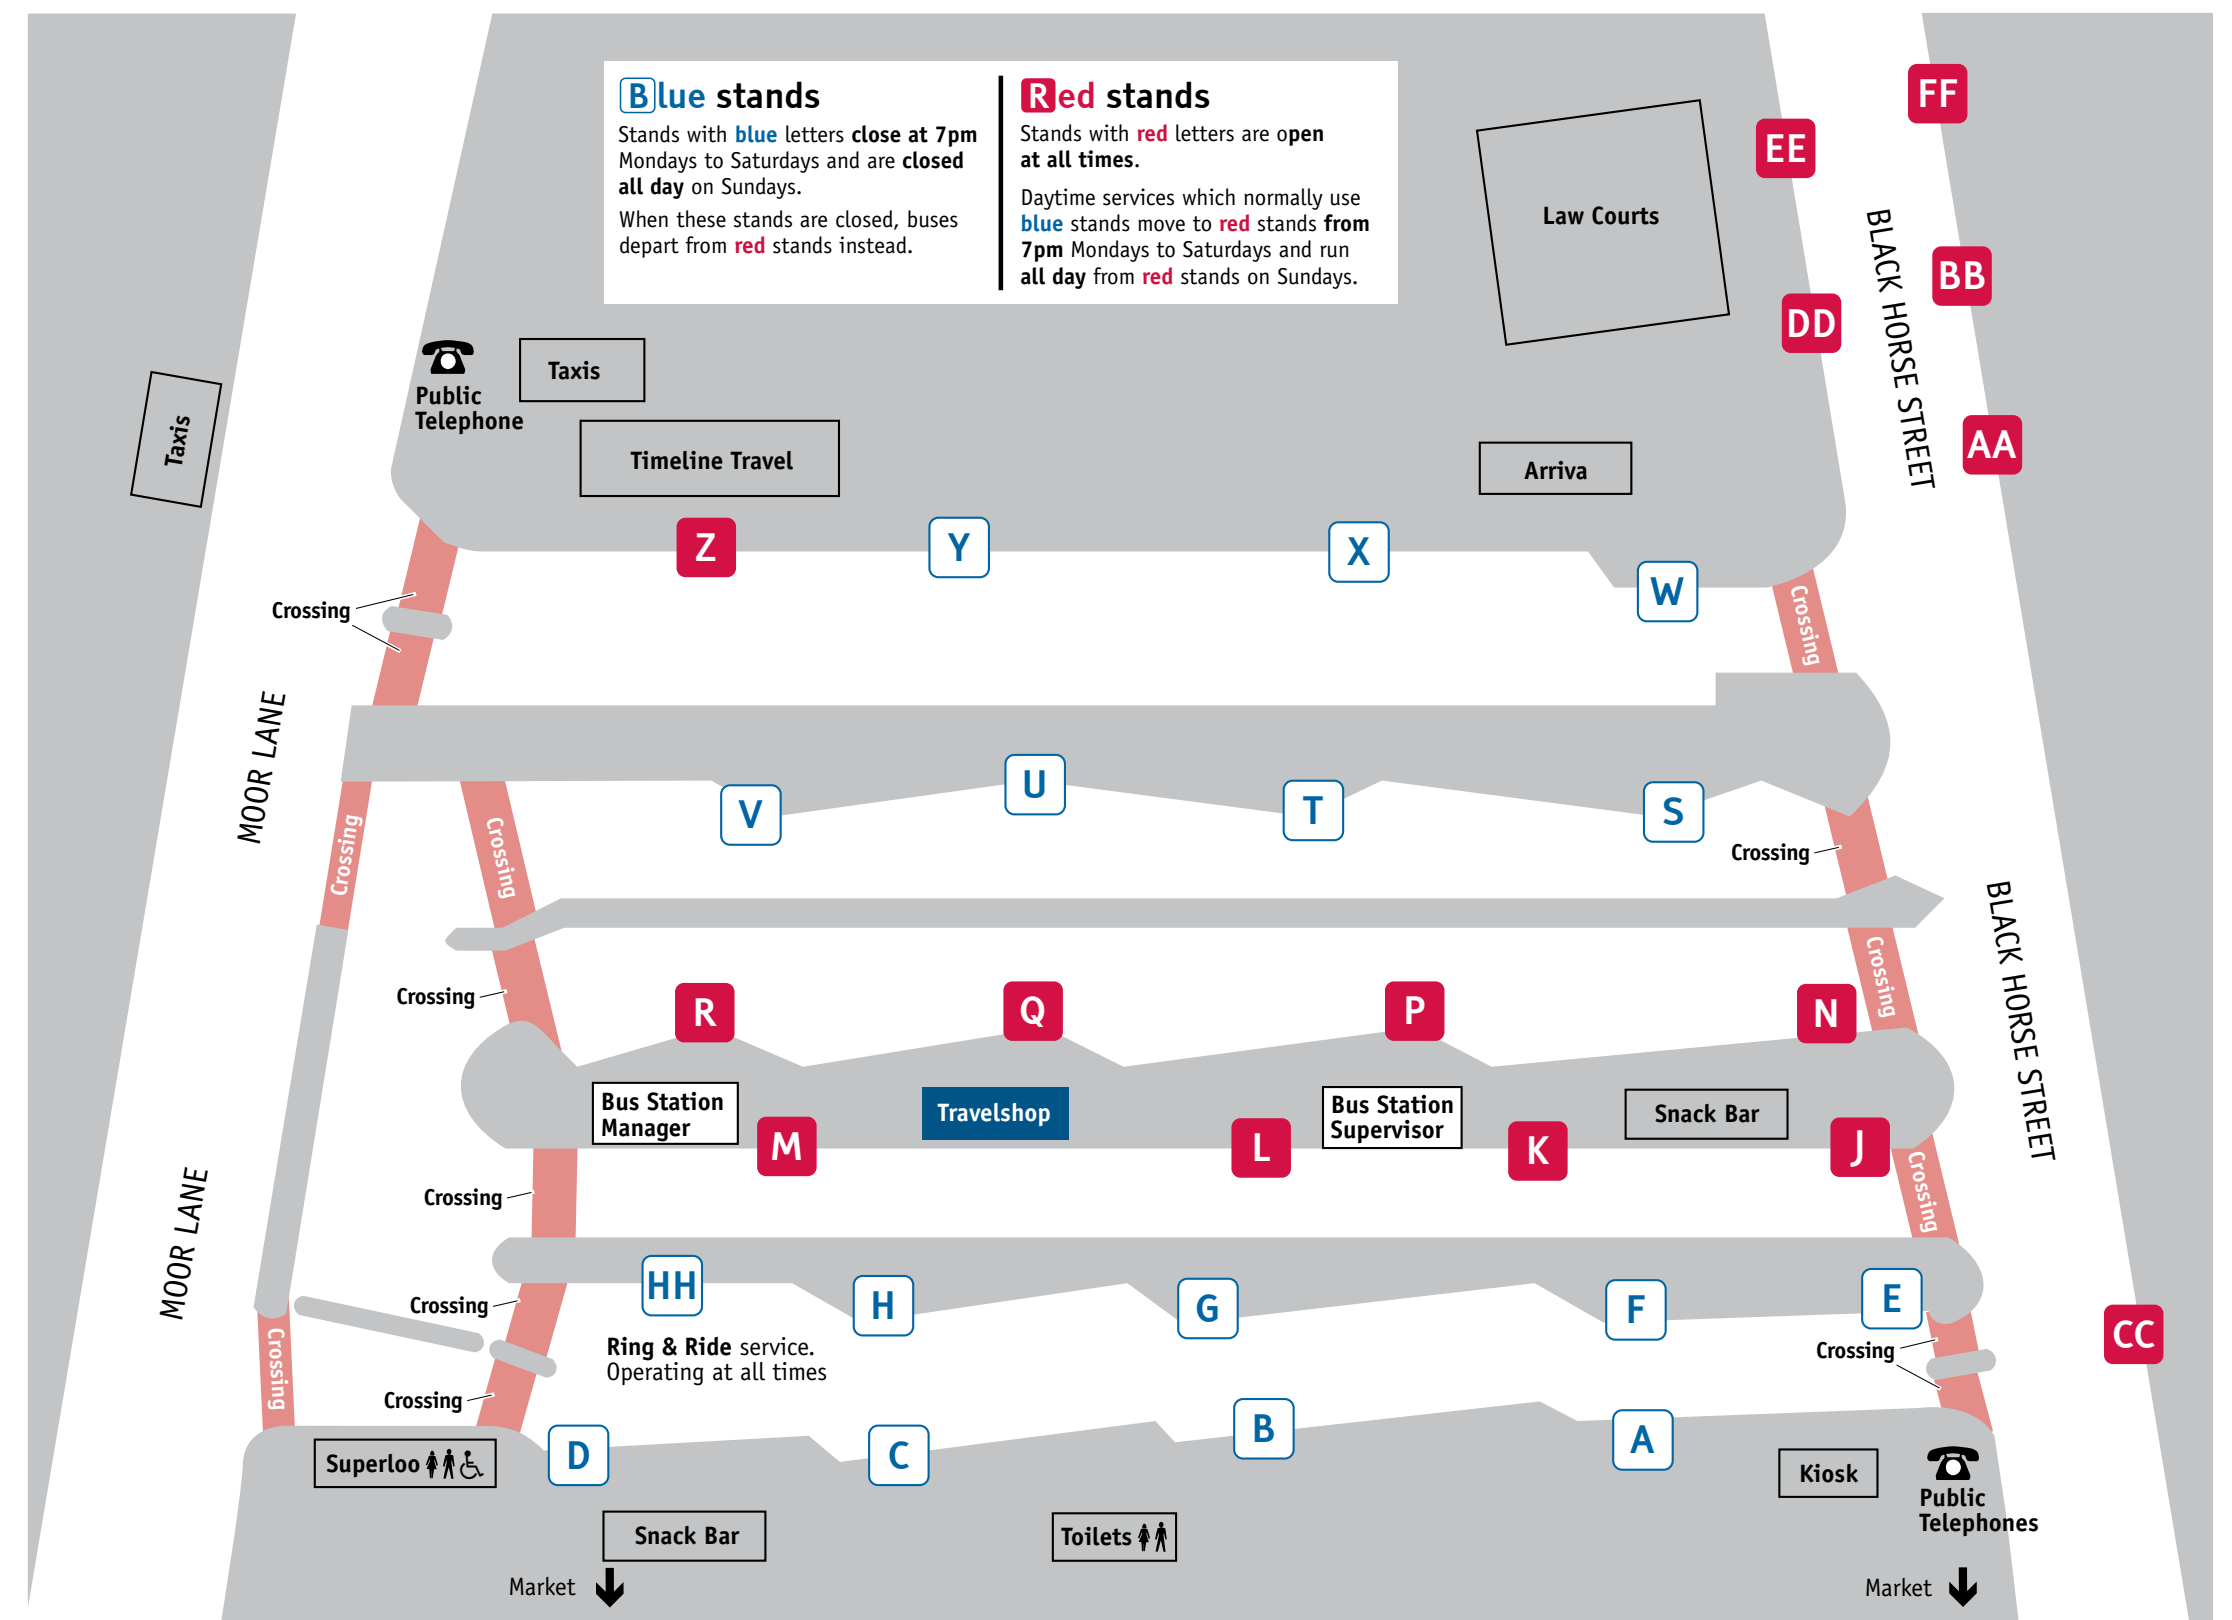

Destination finder

Bolton bus station

11 April 2010

Where to catch your bus

Timetable information is displayed at bus stands in this station.

Destination	Service number	Before 7pm Mon to Sat Stand letter	From 7pm and Sundays Stand letter
Adlington	125	U	M
	126	U	no service
Affetside	480	X	no service
Ainsworth	510	G	L
Andrew Lane	537	T	no service
	538	T	R
	539	X	R
Aspull	575	CC	CC
	715	D	L
Astley	551	L	L
	581 592	B	no service
Astley Bridge	225	S	Q
	527	G	K
	534	T	Q
	535	T	P
	537	T	no service
	538	T	R
	539	X	R
	563	S	K
Atherton	581 592	B	no service
	582	A	L
Bacup	273	X	no service
Bank Top	225	S	Q
	537	T	no service
	538	T	R
	539	X	R
	563	S	R
Belmont	535	T	P
Blackburn	225	S	Q
	535	no service	P
Blackrod	575	CC	CC
Boothstown	551	L	L
	553	C	no service
Bradshaw	273	X	Q
	480	X	no service
	507	Y	K
Brightmet	471	F	P
	536	F	L
	561 562	K	K
Bromley Cross	533	S	no service
	537	T	no service
	538	T	R
	539	X	R
	541	X	no service
	563	S	K
	573	X	R
Burnage	22	Q	N
Bury	471	F	P
	480	X	no service
	510	G	L
	512 513	H	K
	524	H	K
Chorley	125	U	M
	126	U	no service
Clietheroe	225	S	Q
Daisy Hill	540	D	R
Darcy Lever	536	F	L
	544	G	no service
Darwen	225	S	Q
Daubhill	514 581 592	B	no service
	551	L	L
	553 559	C	no service
	570	L	no service
	582	A	L
Davyhulme	22	Q	N
Deane	514	B	no service
	515	C	no service
	540	D	R
	570	L	no service
	714	B	M
	715	D	L
Doffcocker	125	U	M
	126	U	no service
	501	EE	EE
	519	V	Q
Dunscar	225	S	Q
	533	S	no service
	537	T	no service
	538	T	R
	539	X	R
	563	S	K
Eagley	538	T	R
	539	X	R
Eccles	22	Q	N
	68	Q	Q
	556	no service	N
Edenfield	273 573	X	Q
Edgworth	537	T	no service
	563	S	K
	573	X	R

Destination	Service number	Before 7pm Mon to Sat Stand letter	From 7pm and Sundays Stand letter
Egerton	225	S	Q
	533	S	no service
	538	T	R
	539	X	R
Farnworth	8	N	N
	22	Q	N
	37	R	R
	68	Q	Q
	501	BB	BB
	512 513	H	K
	556	no service	N
Great Lever	512 513	H	K
	570	L	no service
	571 572	M	M
	573	DD	DD
Greenmount	480	X	no service
Hag Fold	592	B	no service
Hall i' th' Wood	527	G	K
Hallwell	527	G	K
Harper Green	22	Q	N
	36	P	P
Harwood	507	Y	K
Hawkshaw	273 573	X	Q
	480	X	no service
Heaton	575	AA or CC	AA or CC
Heywood	471	F	P
Hindley	540	D	R
	559	C	no service
Holcombe Brook	273 573	X	Q
	480	X	no service
Hollins (Farnworth)	68	Q	Q
	501	BB	BB
Horwich	125	U	M
	126	U	no service
	505	L	no service
	575	AA or CC	AA or CC
Hospitals			
Hunger Hill	540	D	R
Ince Bar	540	D	R
Irlams o'th Height	8	N	N
	36	P	P
	37	R	R
Johnson Fold	519	V	Q
Kearsley	8	N	N
	22	Q	N
	512 513	H	K
Ladybridge	514	B	no service
	515	C	no service
	714	B	M
	715	D	L
Leigh	551	L	L
	581 592	B	no service
	582	A	L
Lever Edge	570	L	no service
	571 572	M	M
Little Hulton	36	P	P
	37	R	R
	68	Q	Q
	551	L	L
	553	C	no service
Little Lever	524	E	K
	544	G	no service
Lostock	505	L	no service
	514	B	no service
	575	AA or CC	AA or CC
	714	B	M
Lostock Junction	514	B	no service
	714	B	M
	715	D	L
Manchester	8	N	N
	36	P	P
	37	R	R
Markland Hill	505	L	no service
Metroshuttle	500	CC	no service
Middlebrook	505	L	no service
	514	B	no service
	714	B	M
Monton	22	Q	N
	68	Q	Q
Montserrat	125	U	M
	126	U	no service
	519	V	Q
Morris Green	553	C	no service
	570	L	no service
Moses Gate	8	N	N
	22	Q	N
	37	R	R
	524	E	K
	556	no service	N
Oldhams Estate	534	T	Q