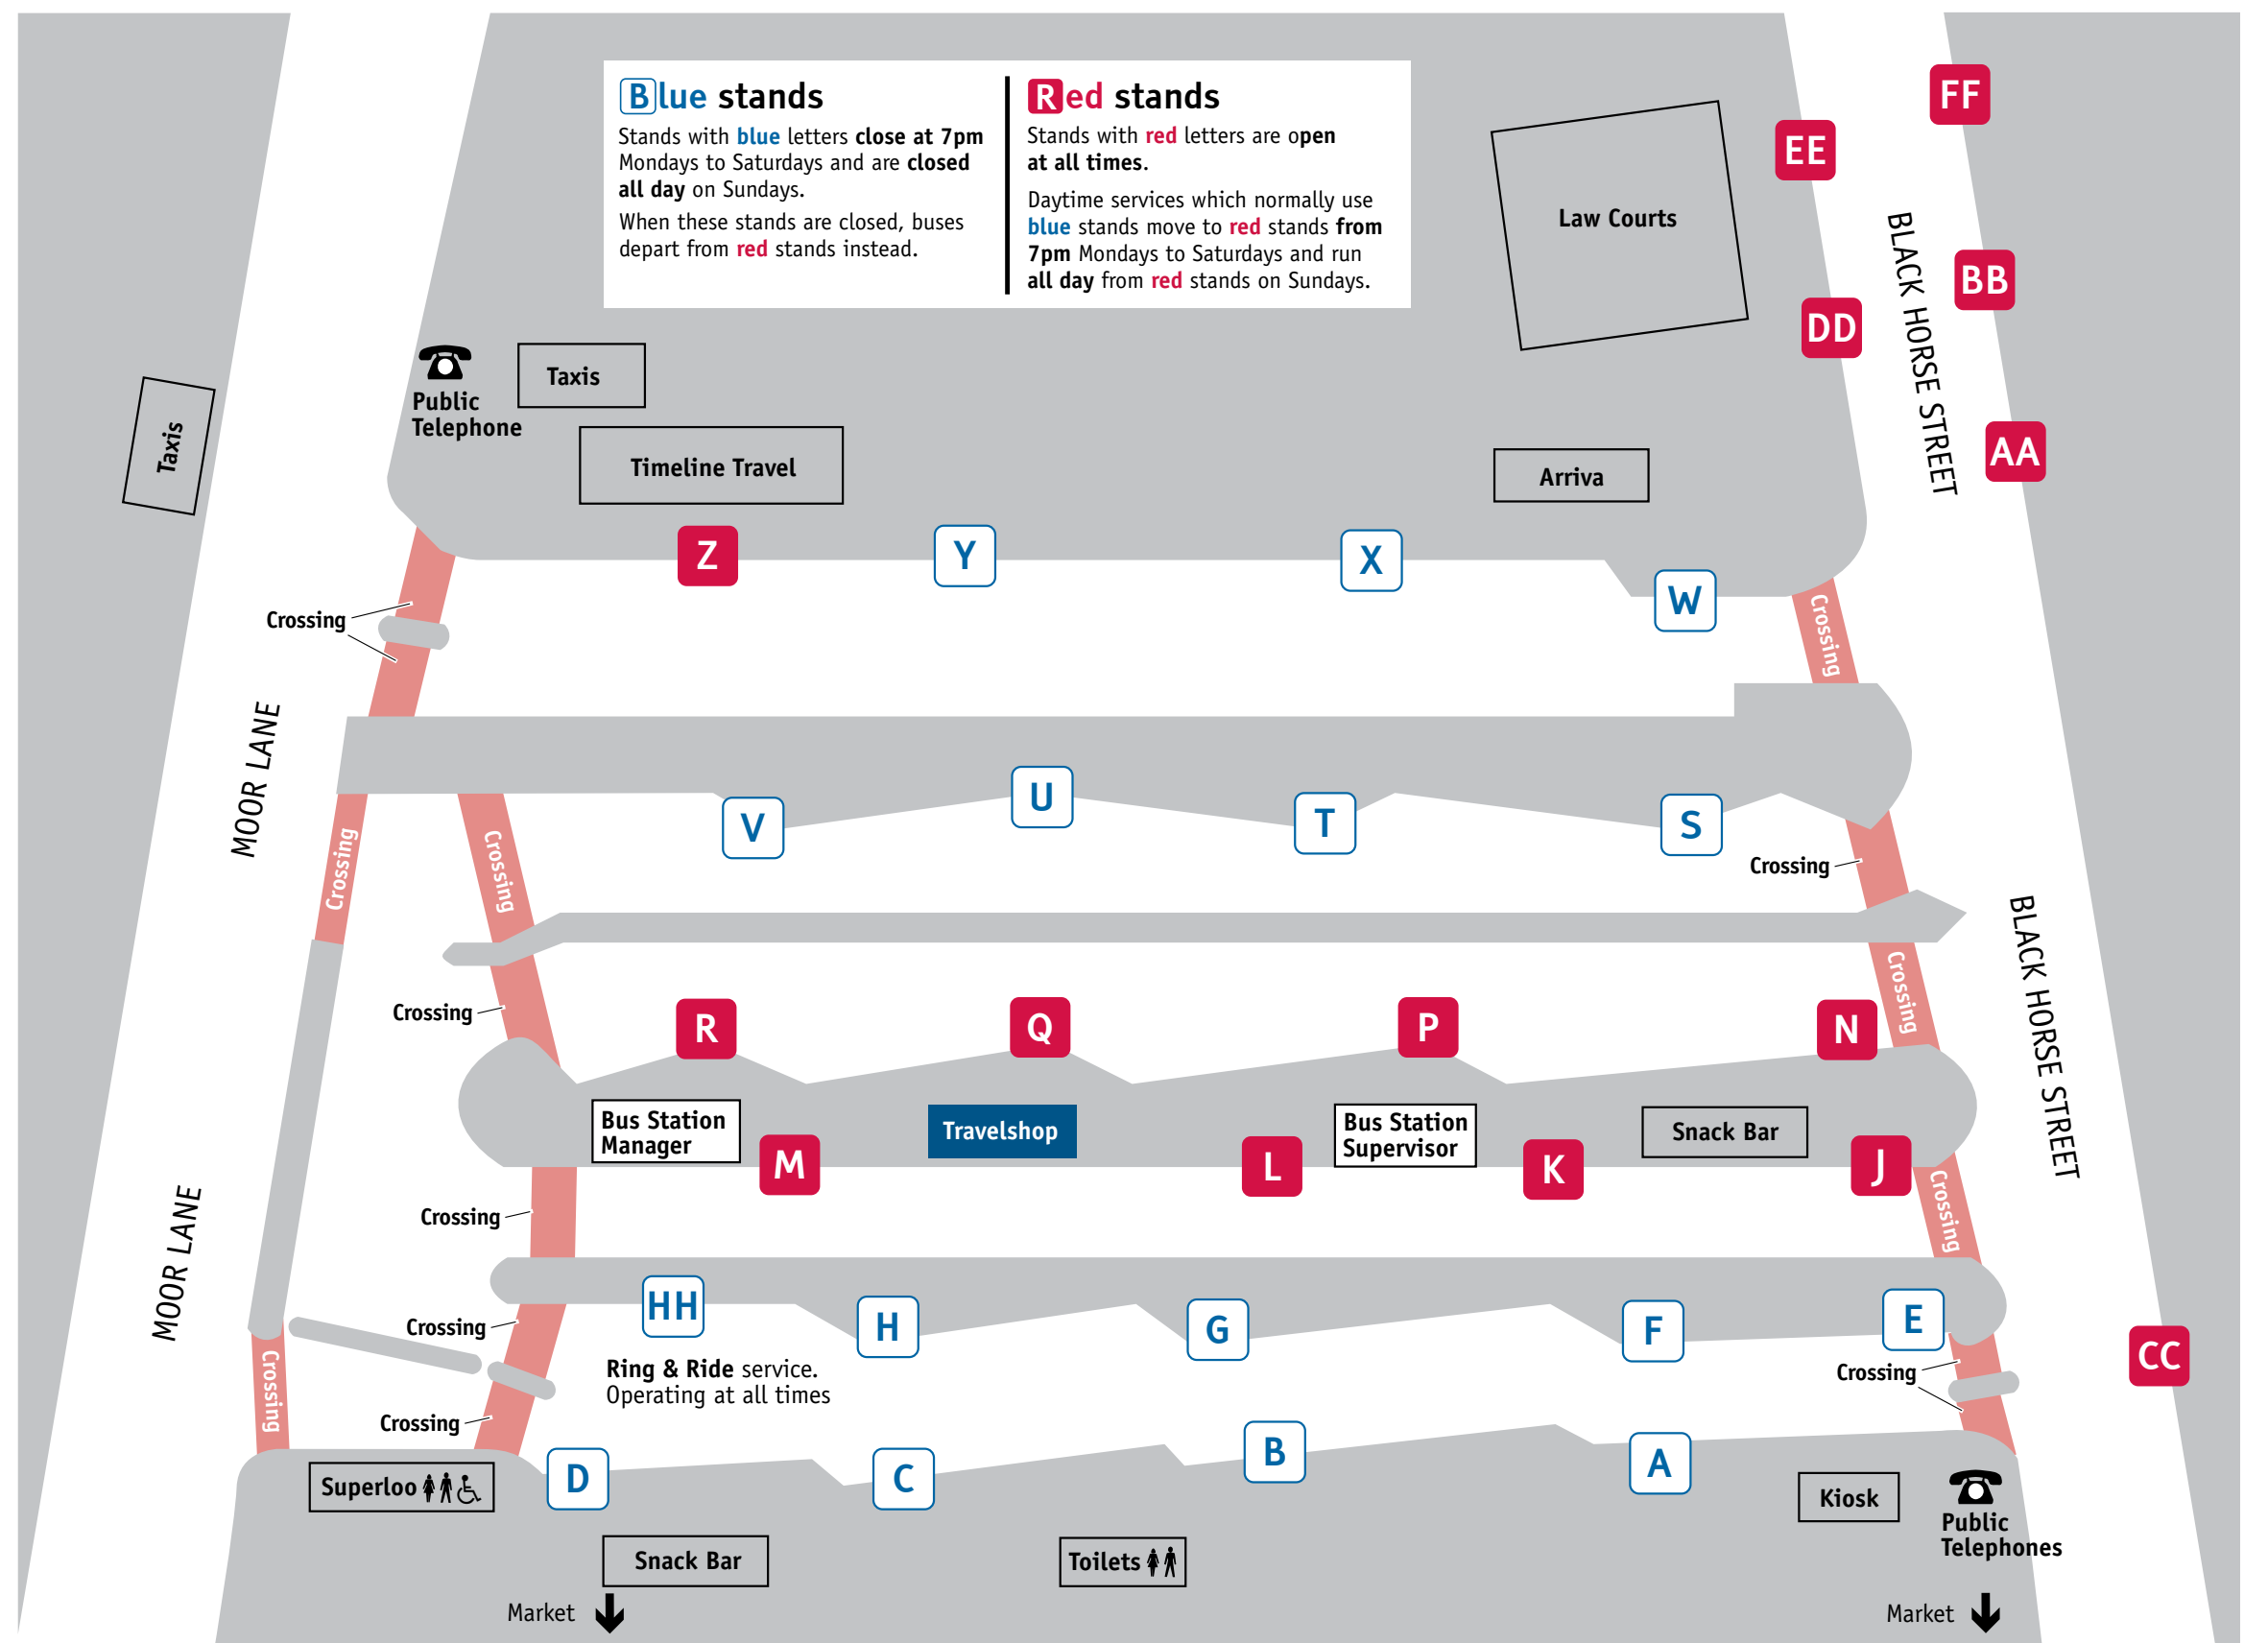

Destination finder

Bolton bus station

24 January 2010

Where to catch your bus

Timetable information is displayed at bus stands in this station.

Destination	Service number	Before 7pm Mon to Sat Stand letter	From 7pm and Sundays Stand letter
Adlington	125	U	M
	126	U	no service
Affetside	480	X	no service
Ainsworth	510	G	L
Andrew Lane	537	T	no service
	538	T	Q
	539	X	Q
Aspull	575	CC	CC
	715	D	L
Astley	551	L	L
	592	B	no service
Astley Bridge	225	S	Q
	527	G	K
	534 538	T	Q
	535	T	P
	537	T	no service
	539	X	Q
	563	S	R
Atherton	582	A	L
	592	B	no service
Bacup	273	X	no service
Bank Top	225	S	Q
	537	T	no service
	538	T	Q
	539	X	Q
	563	S	R
Belmont	535	T	P
Blackburn	225	S	Q
	535	no service	P
Blackrod	575	CC	CC
Boothstown	551	L	L
	553	C	no service
Bradshaw	273	X	Q
	480	X	no service
	407	Y	K
Brightmet	471	F	P
	536	F	L
	561 562	K	K
Bromley Cross	533	S	no service
	537	T	no service
	538	T	Q
	539	X	Q
	541	X	no service
	563	S	K
Burnage	22	Q	N
Bury	471	F	P
	480	X	no service
	510	G	L
	512 513	B	no service
	524	E	K
Chorley	125	U	M
	126	U	no service
Clitheroe	225	S	Q
Daisy Hill	540	D	R
Darcy Lever	536	F	L
	544	G	no service
Darwen	225	S	Q
Daubhill	514 592	B	no service
	551	L	L
	553 559	C	no service
	570	L	no service
	582	A	L
Davyhulme	22	Q	N
Deane	514	B	no service
	515	C	no service
	540	D	R
	570	L	no service
	715	D	L
Doffcocker	125	U	M
	126	U	no service
	501	EE	EE
	519	V	Q
Dunscar	225	S	Q
	533	S	no service
	537	T	no service
	538	T	Q
	539	X	Q
	563	S	K
Eagley	538	T	Q
	539	X	Q
Eccles	22	Q	N
	68	Q	Q
	556	no service	N
Edenfield	273 573	X	Q
Edgworth	537	T	no service
	563	S	K
	573	X	Q

Destination	Service number	Before 7pm Mon to Sat Stand letter	From 7pm and Sundays Stand letter
Egerton	225	S	Q
	533	S	no service
	538	T	Q
	539	X	Q
Farnworth	8	N	N
	22	Q	N
	37	R	R
	68	Q	Q
	501	BB	BB
	512 513	B	no service
	556	no service	N
Great Lever	512 513	B	no service
	570	L	no service
	571 572	M	M
	573	DD	DD
Greenmount	480	X	no service
Hag Fold	592	B	no service
Hall i' th' Wood	527	G	K
Hallwell	527	G	K
Harper Green	22	Q	N
	36	P	P
Harwood	507	Y	K
Hawkshaw	273 573	X	Q
	480	X	no service
Heaton	575	AA or CC	AA or CC
Heywood	471	F	P
Hindley	540	D	R
	559	C	no service
Holcombe Brook	273 573	X	Q
	480	X	no service
Hollins (Farnworth)	68	Q	Q
	501	BB	BB
Horwich	125	U	M
	126	U	no service
	505	L	no service
	575	AA or CC	AA or CC
Hospitals			
Hunger Hill	540	D	R
Ince Bar	540	D	R
Irlams o' th' Height	8	N	N
	36	P	P
	37	R	R
Johnson Fold	519	V	Q
Kearsley	8	N	N
	22	Q	N
	512 513	B	no service
Ladybridge	514	B	no service
	515	C	no service
	715	D	L
Leigh	551	L	L
	582	A	L
	592	B	no service
Lever Edge	570	L	no service
	571 572	M	M
Little Hulton	36	P	P
	37	R	R
	68	Q	Q
	551	L	L
	553	C	no service
Little Lever	524	E	K
	544	G	no service
Lostock	505	L	no service
	514	B	no service
	575	AA or CC	AA or CC
Lostock Junction	514	B	no service
	715	D	L
Manchester	8	N	N
	36	P	P
	37	R	R
Markland Hill	505	L	no service
Metroshuttle	500	CC	no service
Middlebrook	505	L	no service
	514	B	no service
Monton	22	Q	N
	68	Q	Q
Montserrat	125	U	M
	126	U	no service
	519	V	Q
Morris Green	553	C	no service
	570	L	no service
Moses Gate	8	N	N
	22	Q	N
	37	R	R
	524	E	K
	556	no service	N
Oldhams Estate	534	T	Q