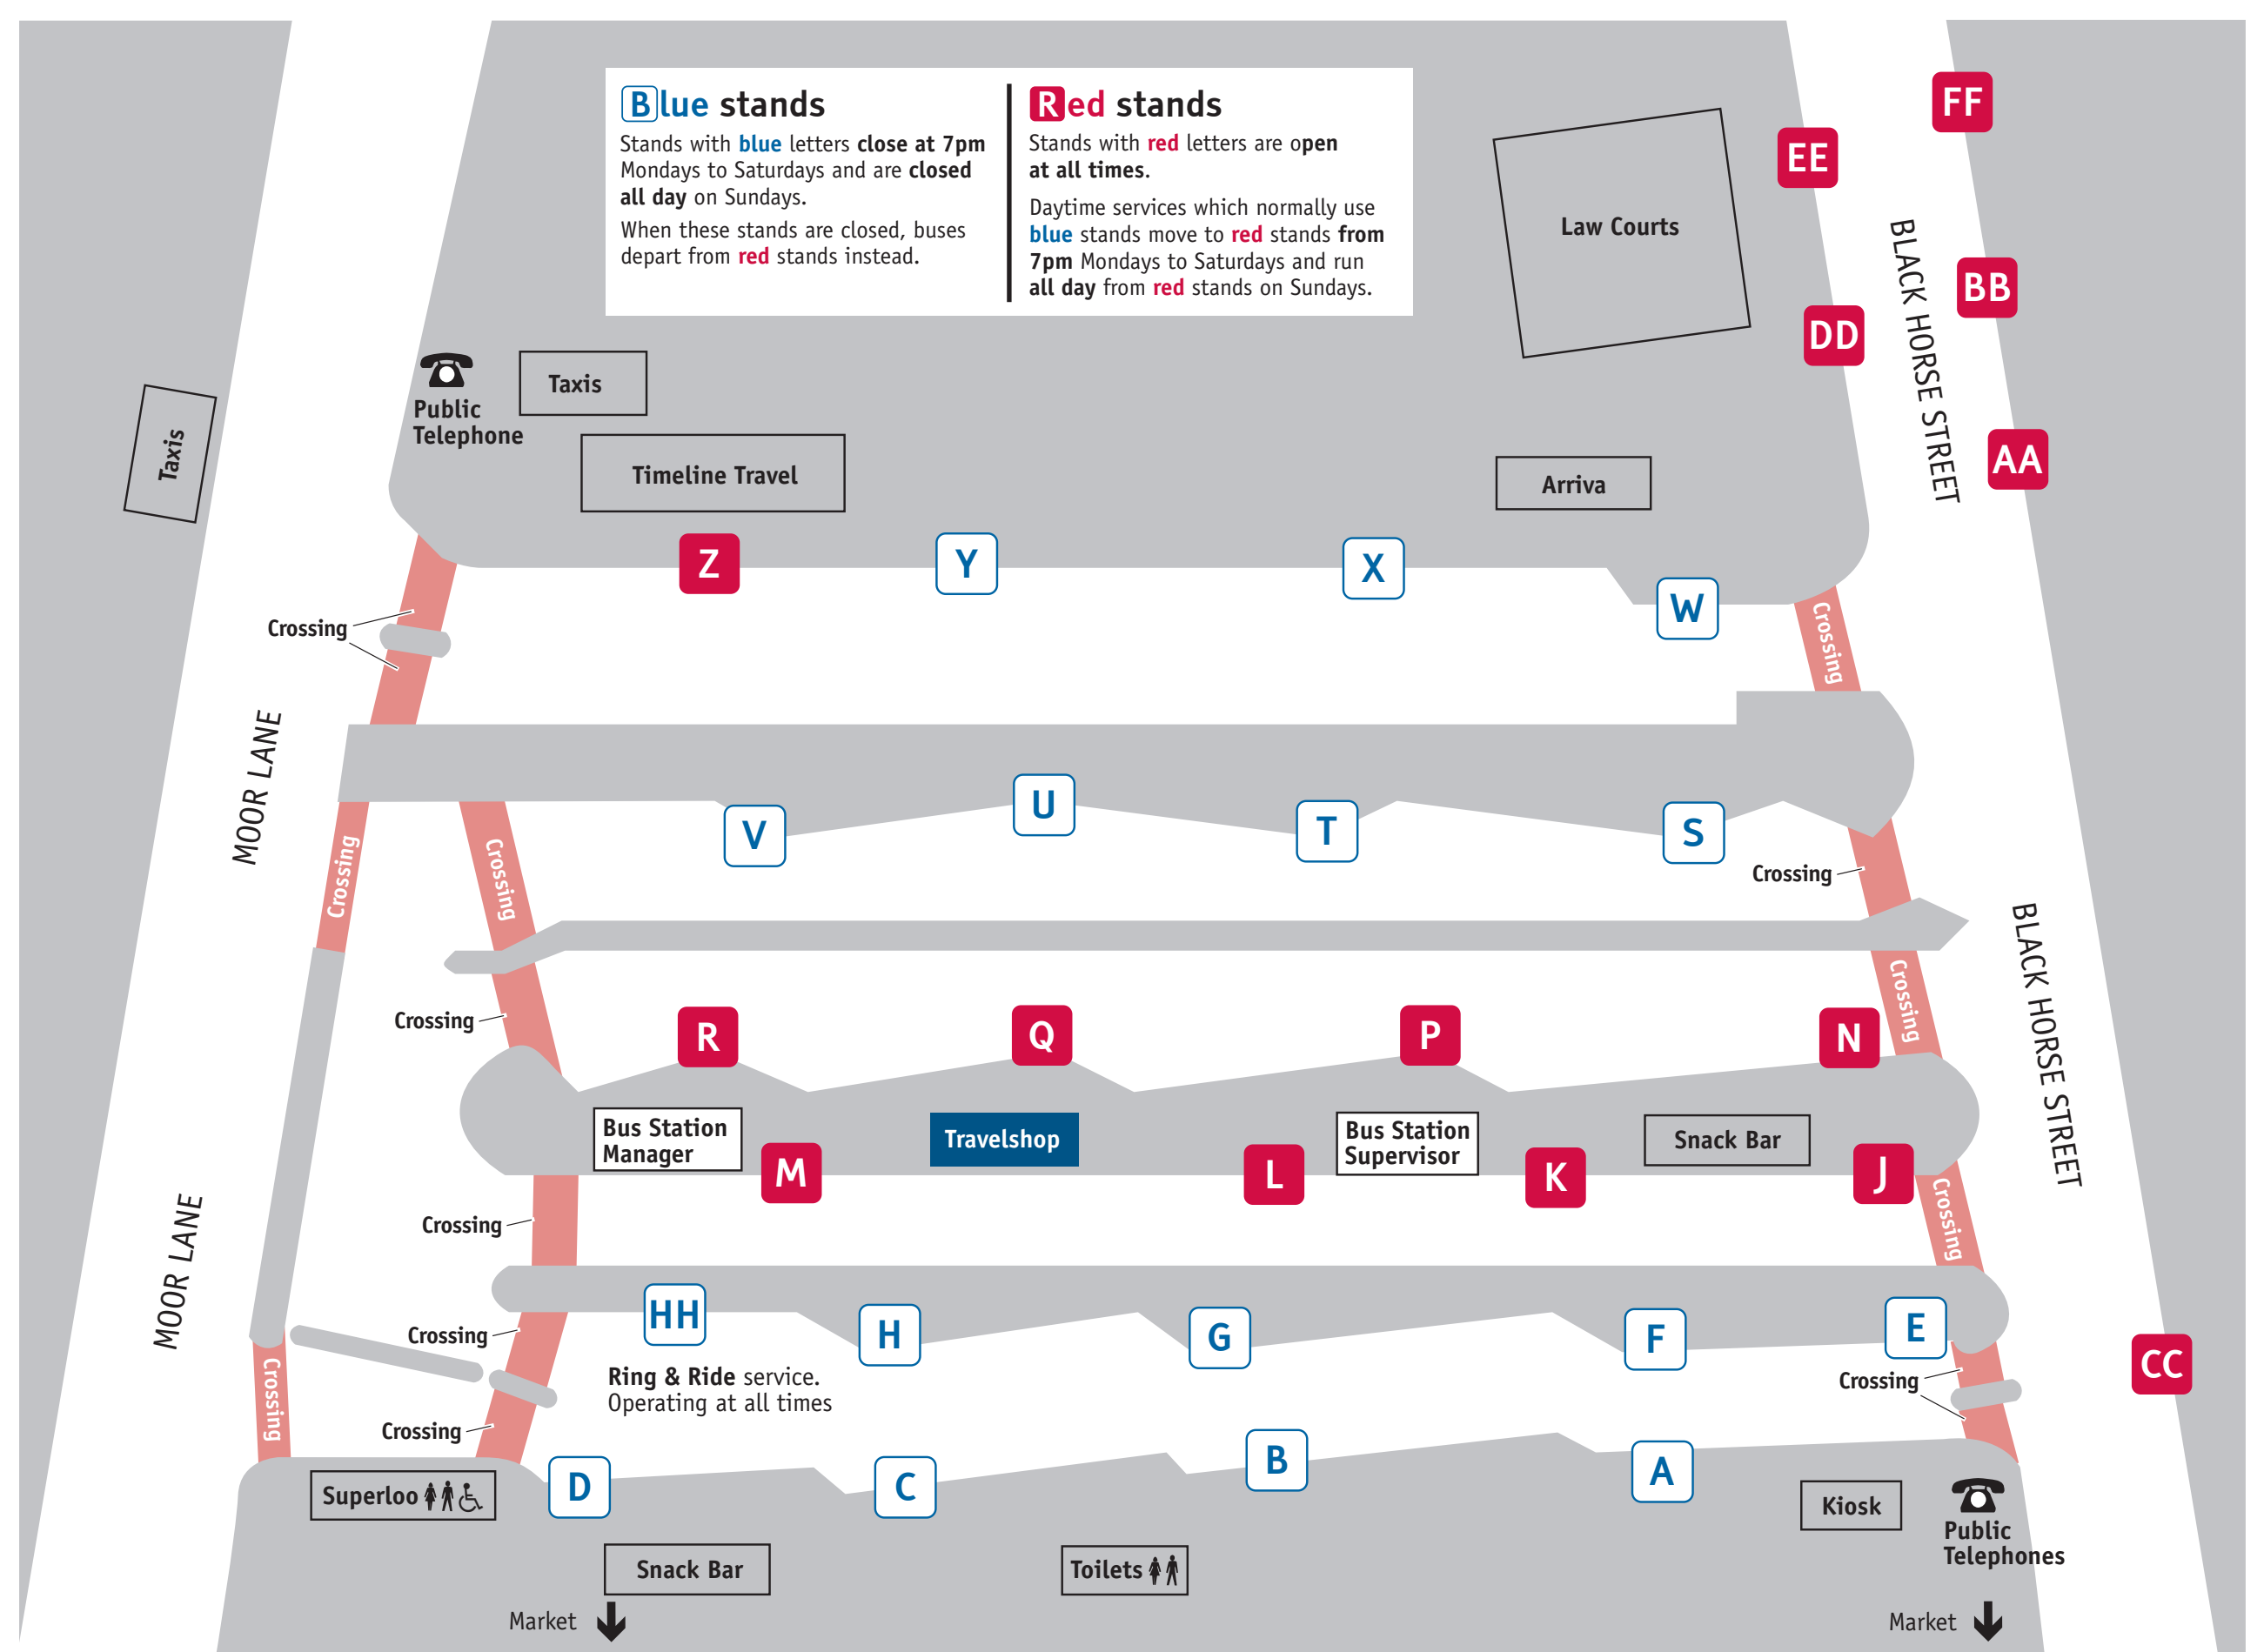

Destination finder

Bolton bus station

19 April 2009

Where to catch your bus

Timetable information is displayed at bus stands in this station.

Destination	Service number	Before 7pm Mon to Sat Stand letter	From 7pm and Sundays Stand letter
Adlington	125	U	M
	126	U	no service
Affetside	480	X	no service
Ainsworth	510	G	L
Andrew Lane	538	T	Q
	539	X	Q
Aspull	575	CC	CC
	715	D	L
Astley	551	L	L
	592	B	no service
Astley Bridge	225	S	Q
	527	G†	R
	534 535 538	T	Q
	539	X	Q
	563	S	R
Atherton	582	A	L
	592	B	no service
Bank Top	225	S	Q
	538	T	Q
	539	X	Q
	563	S	R
Belmont	535	T	Q
Blackburn	225	S	Q
	535	no service	Q
Blackrod	575	CC	CC
Bolton Road Estate	95	F	M
Boothstown	551	L	L
	553	C	no service
Bradshaw	273	X	Q
	480	X	no service
	507	Y	R
Brightmet	95	F	M
	471	F	P
	561 562	R	R
Bromley Cross	533	S	no service
	538	T	Q
	539	X	Q
	541	X	no service
	563	S	R
Burnage	22	Q	N
Bury	471	F	P
	480	X	no service
	510	G	L
	512 513	B	no service
	524	E	P
Chorley	125	U	M
	126	U	no service
Clitheroe	225	S	Q
Daisy Hill	540	D	K
Darcy Lever	95	F	M
	544	G	no service
Darwen	225	S	Q
Daubhill	551	L	L
	553 559	C	no service
	570	L	no service
	582	A	L
	592	B	no service
Davyhulme	22	Q	N
Deane	515	C	no service
	540	D	K
	570	L	no service
	715	D	L
Doffcocker	125	U	M
	126	U	no service
	501	EE	EE
	519	V	Q
Dunscar	225	S	Q
	533	S	no service
	538	T	Q
	539	X	Q
	563	S	R
Eagley	538	T	Q
	539	X	Q
Eccles	22	Q	N
	68	Q	Q
	556	no service	N
Edenfield	273 573	X	Q
Edgworth	563	S	R
	573	X	Q
Egerton	225	S	Q
	533	S	no service
	538	T	Q
	539	X	Q
Farnworth	8	N	N
	22	Q	N

Destination	Service number	Before 7pm Mon to Sat Stand letter	From 7pm and Sundays Stand letter
Farnworth	37	K	K
	68	Q	Q
	501	BB	BB
	512 513	B	no service
	556	no service	N
Great Lever	512 513	B	no service
	570	L	no service
	571 572	M	M
	573	DD	DD
Greenmount	480	X	no service
Hag Fold	592	B	no service
Hall i' th' Wood	527	G†	R
Hallwell	527	G†	R
Harper Green	22	Q	N
	36	P	P
Harwood	507	Y	R
Hawkshaw	273 573	X	Q
	480	X	no service
Heaton	575	AA or CC	AA or CC
Heywood	471	F	P
Hindley	540	D	K
	559	C	no service
Holcombe Brook	273 573	X	Q
	480	X	no service
Hollins (Farnworth)	68	Q	Q
	501	BB	BB
Horwich	125	U	M
	126	U	no service
	505	L	no service
	575	AA or CC	AA or CC
Hospitals - see end of list			
Hunger Hill	540	D	K
Ince Bar	540	D	K
Irlams o'th Height	8	N	N
	36	P	P
	37	K	K
Johnson Fold	519	V	Q
Kearsley	8	N	N
	22	Q	N
	512 513	B	no service
Ladybridge	515	C	no service
	715	D	L
Leigh	551	L	L
	582	A	L
	592	B	no service
Lever Edge	570	L	no service
	571 572	M	M
Little Hulton	36	P	P
	37	K	K
	68	Q	Q
	551	L	L
	553	C	no service
Little Lever	95	F	M
	524	E	P
	544	G	no service
Lostock	505	L	no service
	575	AA or CC	AA or CC
Lostock Junction	715	D	L
Manchester	8	N	N
	36	P	P
	37	K	K
	68	Q	Q
	505	L	no service
Markland Hill	505	L	no service
Middlebrook	505	L	no service
Monton	22	Q	N
	68	Q	Q
Montserrat	125	U	M
	126	U	no service
	519	V	Q
Morris Green	553	C	no service
	570	L	no service
Moses Gate	8	N	N
	22	Q	N
	37	K	K
	524	E	P
	556	no service	N
Oldhams Estate	534	T	Q
Over Hulton	551	L	L
	553 559	C	no service
	582	A	L
	592	B	no service
Patricroft	556	no service	N
Peel Green	556	no service	N
Pendlebury	8	N	N
	22	Q	N