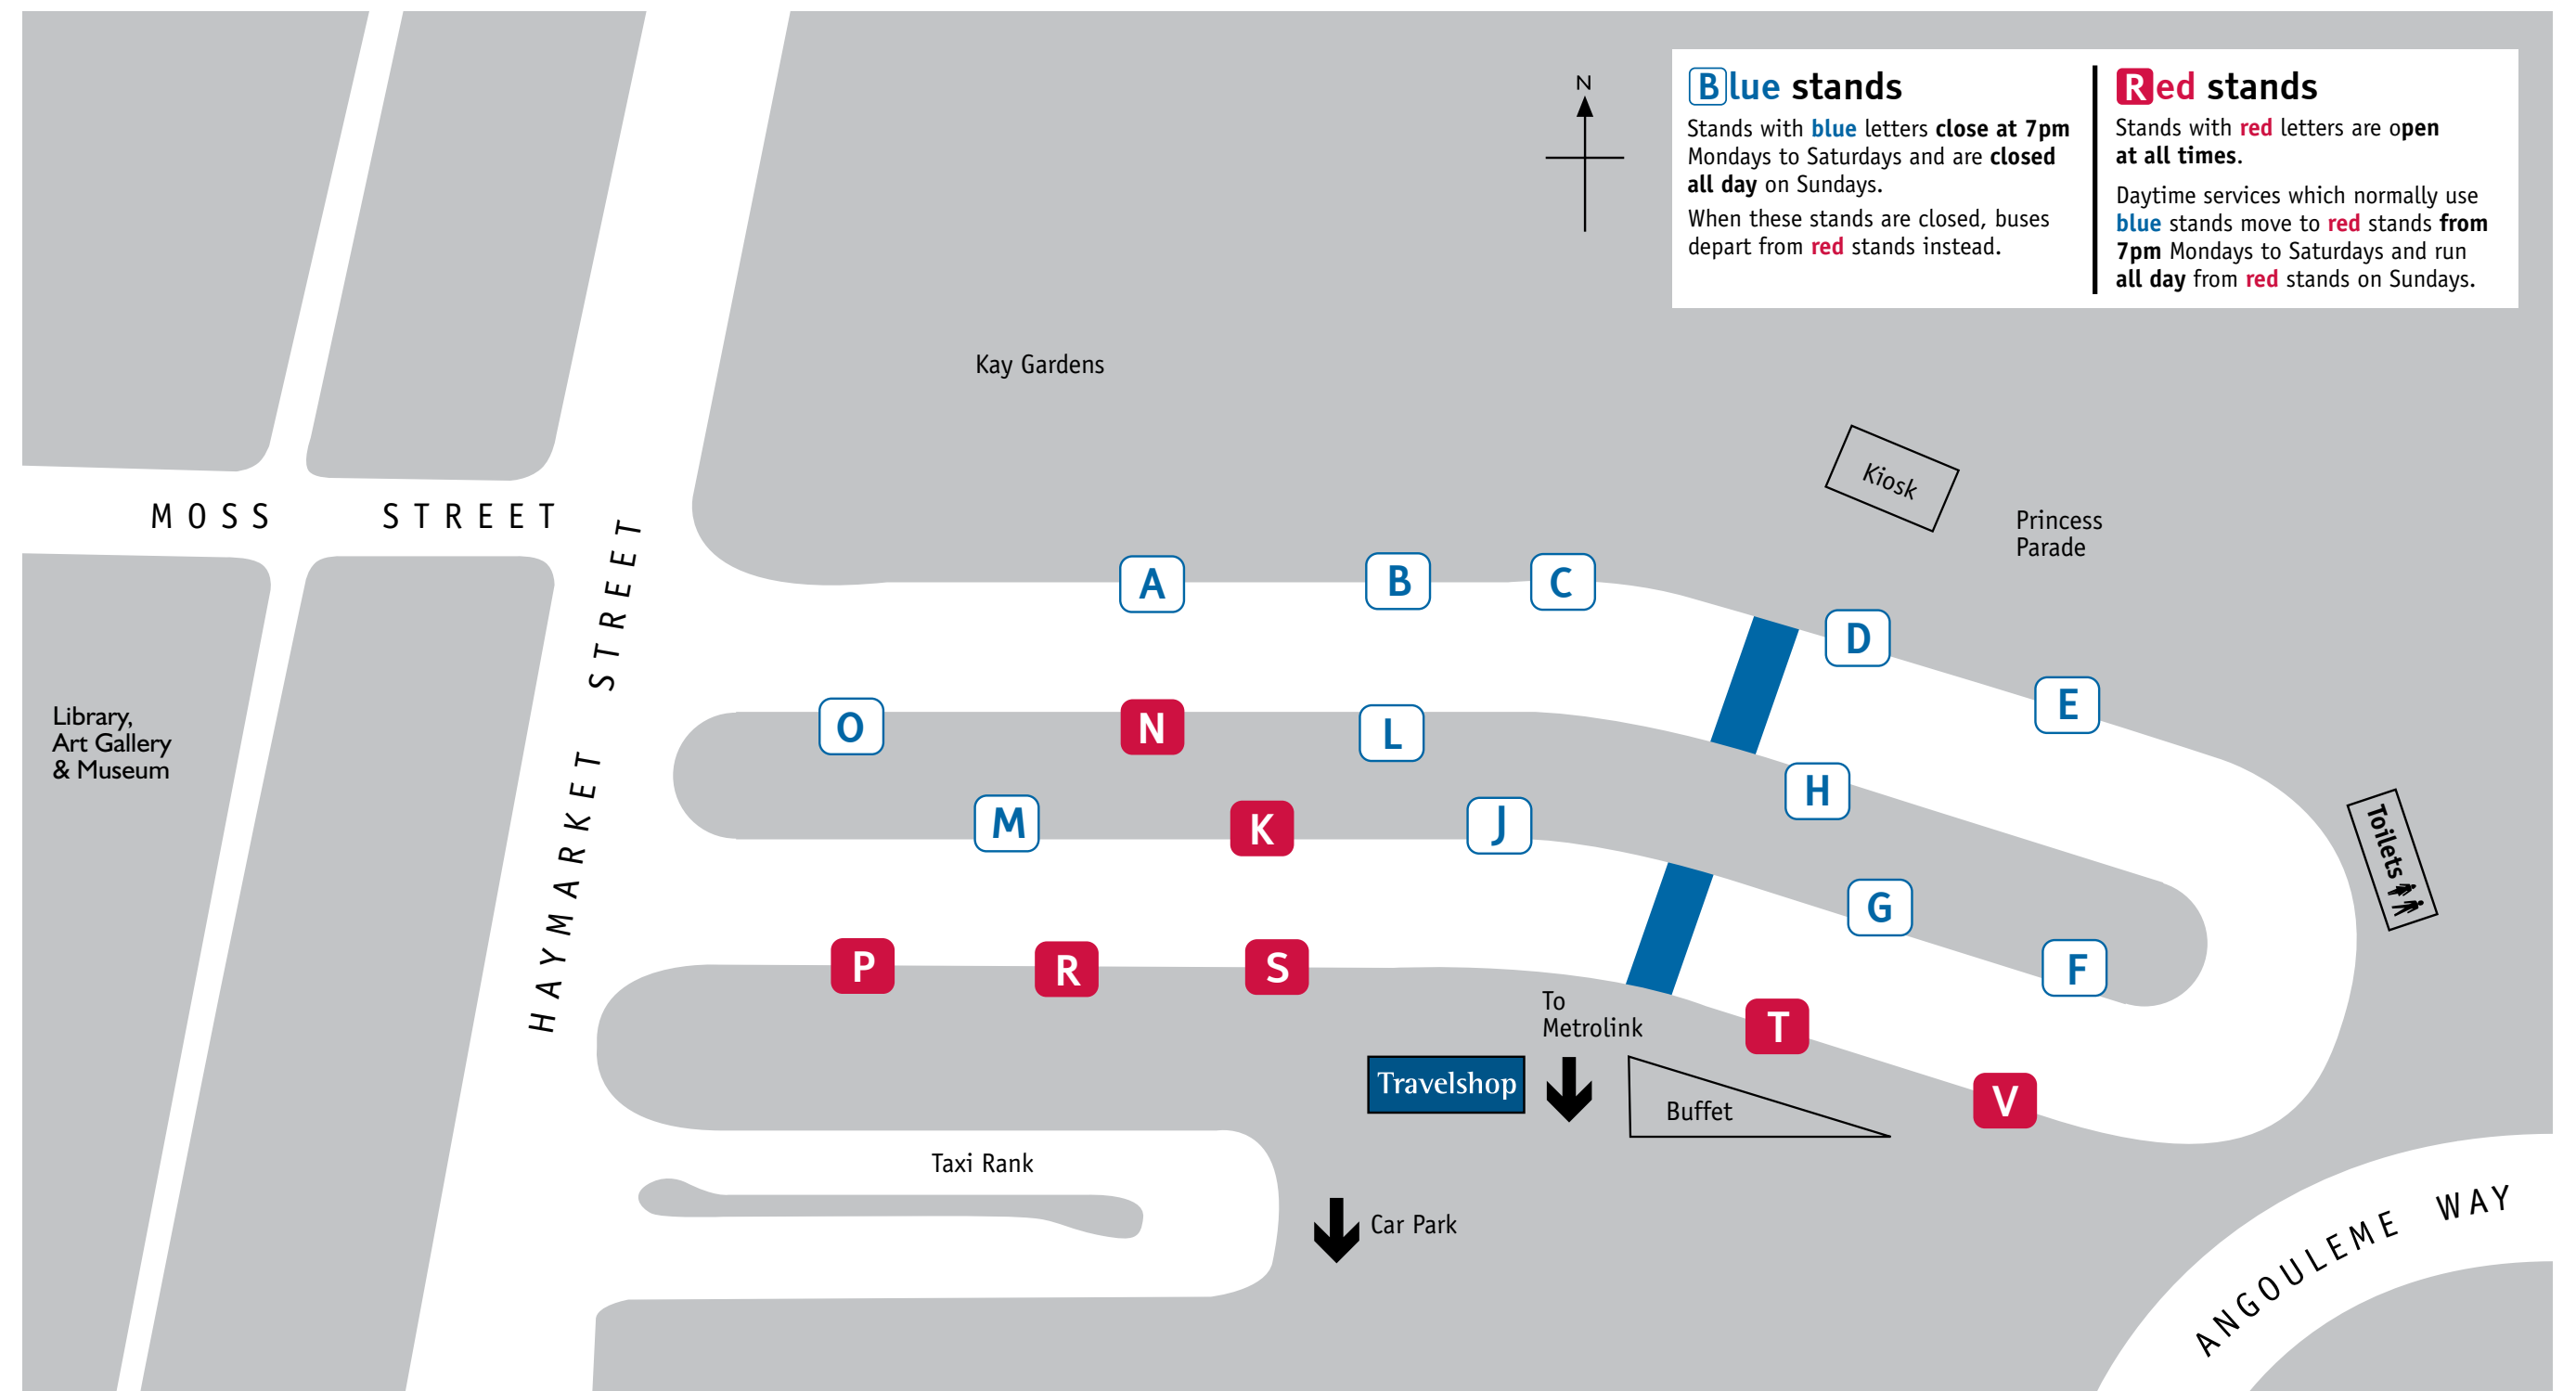

Destination finder

Bury Interchange

25 October 2009

Where to catch your bus

Timetable information is displayed at bus stands in this station.

Destination	Service Number	Before 7pm Mon to Sat Stand Letter	From 7pm and Sundays Stand Letter
Accrington	484	R	no service
Affetside	480	J	no service
Ainsworth	486	J	no service
	510	J	V
Ainsworth Arms	98	K	P
	471	M	R
Altrincham	Metrolink tram		
Bamford	461	G	no service
	468 ♦ 469	F	T
	476	F	no service
Besses o' th' Barn	93	B	S
	135	A	S
	137	C	no service
	138 ♦	S	S
	Metrolink tram		
Blackley	163	E	T
Bolton	471	M	R
	480	J	no service
	510	J	V
	512 513	N	no service
	524	O	P
Bolton Road Estate	98	K	P
	478	no service	S
	486	J	no service
Bowker Vale	X35 *	N	no service
	Metrolink tram		
Brandlesholme	474	V	V
	476 477	T	no service
	X35 *	N	no service
Burnley	483	R	no service
Carr Clough	93	B	S
Chadderton	58	K	S
Cheetham Hill	135	A	S
	154	C	no service
	Metrolink tram		
Chesham Road	477	R	no service
Collyhurst	163	E	T
Crumpsall	154	C	no service
	Metrolink tram		
Darn Hill	163	E	T
	461	G	no service
Edenfield	473	R	R
	482	R	no service
	483	R	P
	484	R	no service
Excursions and Tours		N	no service
Express Services		N	N
Farnworth	512 513	N	no service
Ferngrove	494	G	P
Firgrove	58	K	no service
Greave	461	G	no service
	468 ♦	no service	T
Greenmount	476	T	no service
	480	J	no service
	481	J	V
Haslingden	484	R	no service
Hawkshaw	480	J	no service
Heap Bridge	58	K	no service
	154	C	no service
	163	E	T
	461	G	no service
	471	H	T
	X35 *	N	no service
Heaton Park	135	A	S
	137 154	C	no service
	138 ♦	S	S
	X35 *	N	no service
	Metrolink tram		
Heyside	58	K	no service
Heywood	58	K	K
	163	E	T
	461	G	no service
	471	H	T
	475	F	no service
Higginshaw	58	K	no service
Hillock Estate	93	B	S
	137 154 498 †	C	no service
	138 ♦	S	S
Holcombe Brook	472	P	V
	474	V	V
	476 477	T	no service
	481	J	V
	X35 *	N	no service
Hollins (Whitefield)	137 154	C	no service
	138 ♦	S	S

Destination	Service Number	Before 7pm Mon to Sat Stand Letter	From 7pm and Sundays Stand Letter
Hopwood	58	K	K
	163	E	T
	475	F	no service
Hospitals - see end of list			
Jericho	468 ♦ 469	F	T
	475 476	F	no service
Langley	163	E	T
Limefield Brow	479	P	no service
Little Lever	524	O	P
London	540 Nat Express	N	N
Lower Broughton	93	B	S
	98	K	P
	137	C	no service
	138 ♦	S	S
Lowercroft	98	K	P
	486	J	no service
	510	J	V
Manchester	93	B	S
	98	K	P
	135	A	S
	137	C	no service
	138 ♦	S	S
	163	E	T
	X35 *	N	no service
	Metrolink tram		
Middleton	58	K	K
	163	E	T
Mills Hill	58	K	K
Milnrow	58	K	no service
Moses Gate	512 513	N	no service
	524	O	P
Nangreaves	477	R	no service
Newhey	58	K	no service
Norden	476	F	no service
Oldham	58	K	K
Old Trafford	Metrolink tram		
Outwood	512 513	N	no service
Pilsforth	138 ♦	S	S
	154	C	no service
Prestwich	93	B	S
	98	K	P
	154	C	no service
	Metrolink tram		
Radcliffe	98	K	P
	478	no service	S
	486	J	no service
	512 513	N	no service
	524	O	P
	Metrolink tram		
Ramsbottom	472	P	V
	473	R	R
	474	V	V
	476 477	T	no service
	484 485	R	no service
	X35 *	N	no service
Rawtenstall	473	R	R
	482	R	no service
	483	R	P
Ring and Ride		Car Park	Car Park
Rochdale	58	K	no service
	461	G	no service
	468 ♦ 469	F	T
	471	H	T
	Metrolink tram		
Sale	98	K	P
Sedgley Park	58	K	no service
Shaw	482	R	R
Shuttleworth	483	R	P
	484	R	no service
Simister	498 †	C	no service
Spotland	461	G	no service
Stand	98	K	P
	513	N	no service
Starling	98	K	P
	486	J	no service
	510	J	V
Stubbins	473	R	R
	484	R	no service
	X35 *	N	no service
Sudden	471	H	T
Summerseat	477	T	no service
Sunnybank	93	B	S
Tonge Fold	471	M	R
	510	J	V