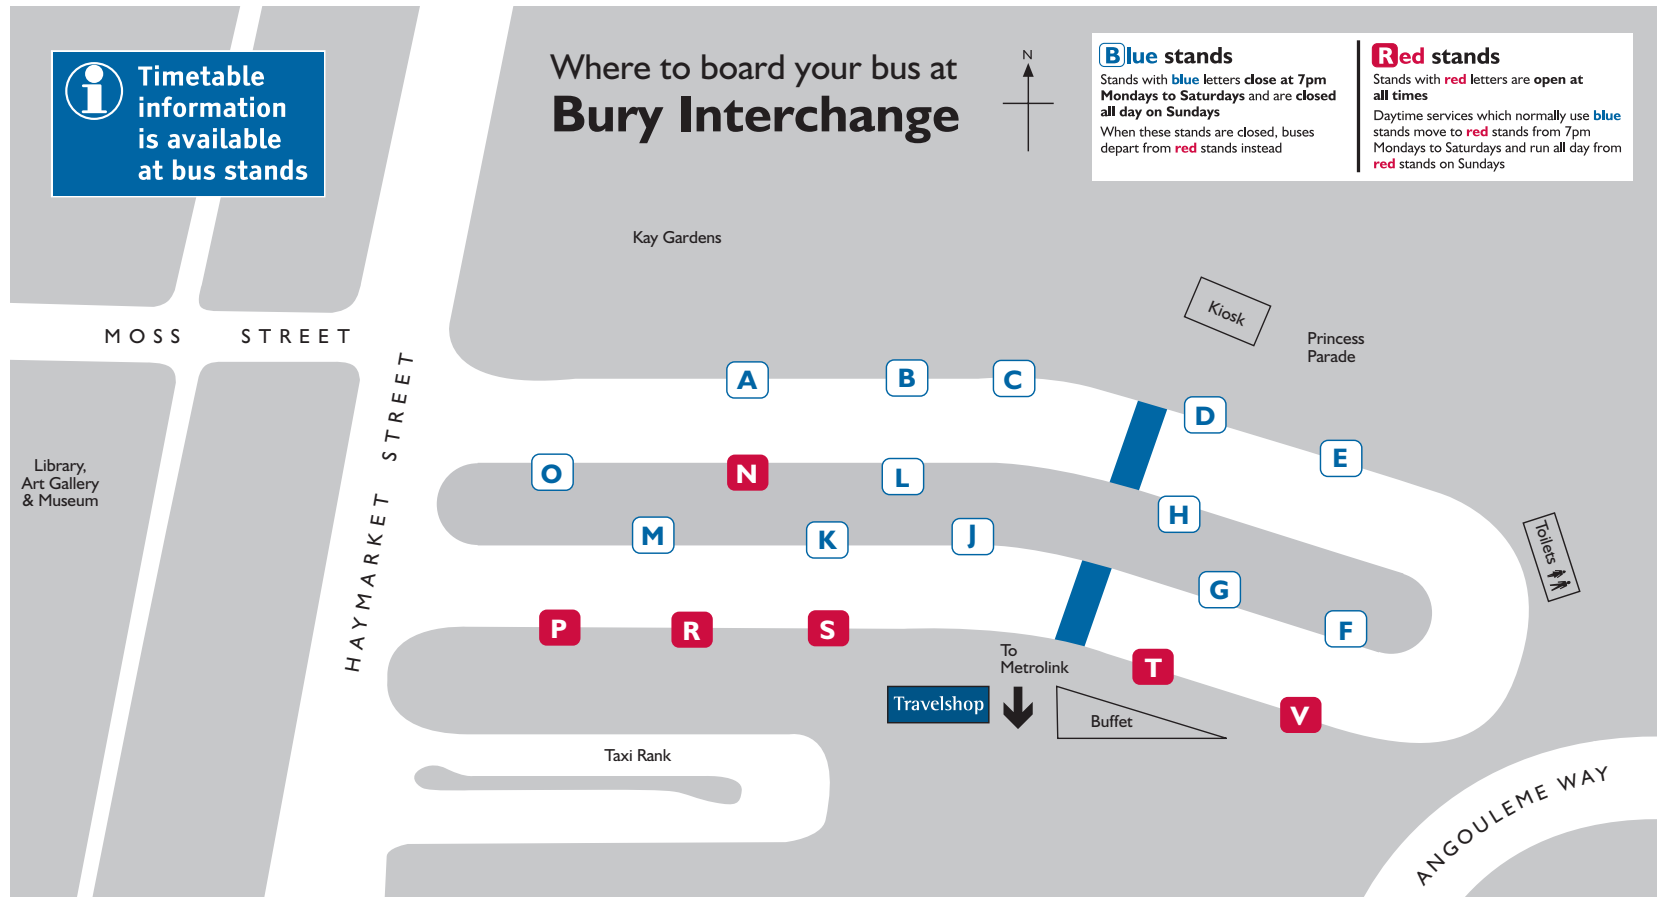

# Destination Finder

Bury Interchange

31 August 2008

 **Timetable information is available at bus stands**

Where to board your bus at **Bury Interchange**

**Blue stands**  
Stands with blue letters close at 7pm Mondays to Saturdays and are closed all day on Sundays  
When these stands are closed, buses depart from red stands instead

**Red stands**  
Stands with red letters are open at all times  
Daytime services which normally use blue stands move to red stands from 7pm Mondays to Saturdays and run all day from red stands on Sundays

Destination	Service Number	Before 7pm Mon to Sat Stand Letter	After 7pm and Sundays Stand Letter
Ramsbottom	472	P	V
473	no service	R	
474	V	V	
475 476 477	T	no service	
484 485	R	no service	
X35*	N	no service	
Rawtenstall	473	no service	R
482	R	R	
483	R	P	•
Ring and Ride	S	S	
Rochdale	461	G	no service
468 ♦ 469	F	T	
471	H	T	
Sale	Metrolink tram		
Sedgley Park	98	K	P
Shuttleworth	482	R	R
483	R	P	•
484	R	no service	
Simister	498 †	C	no service
Spotland	461	G	no service
Stand	98	K	P
513	N	no service	
Starling	98	K	P
486	J	no service	
510	J	V	
Stubbins	473	no service	R
484	R	no service	
X35*	N	no service	
Sudden	471	H	T
Summerseat	477	T	no service
Sunnybank	93	B	S
Tonge Fold	471	M	R
510	J	V	
Topping Fold	476 479	F	no service
Tottington	468 ♦ 469	L	R
480	J	no service	
481	J	V	
Turks Road	98	K	P
478	no service	S	
486	J	no service	
Unsworth	93	B	S
137 154 498 †	C	no service	
138 ♦	S	S	
Walmsley	472	P	V
473	no service	R	
477 484 485	R	no service	
482	R	R	
483	R	P	•
Walshaw	480	J	no service
481 510	J	V	
Waves	480	J	no service
Warth	478	no service	S
512 513	N	no service	
Water	482	R	R
483	R	no service	
Waterfoot	482	R	R
483	R	no service	
Watling Street	98	K	P
486	J	no service	