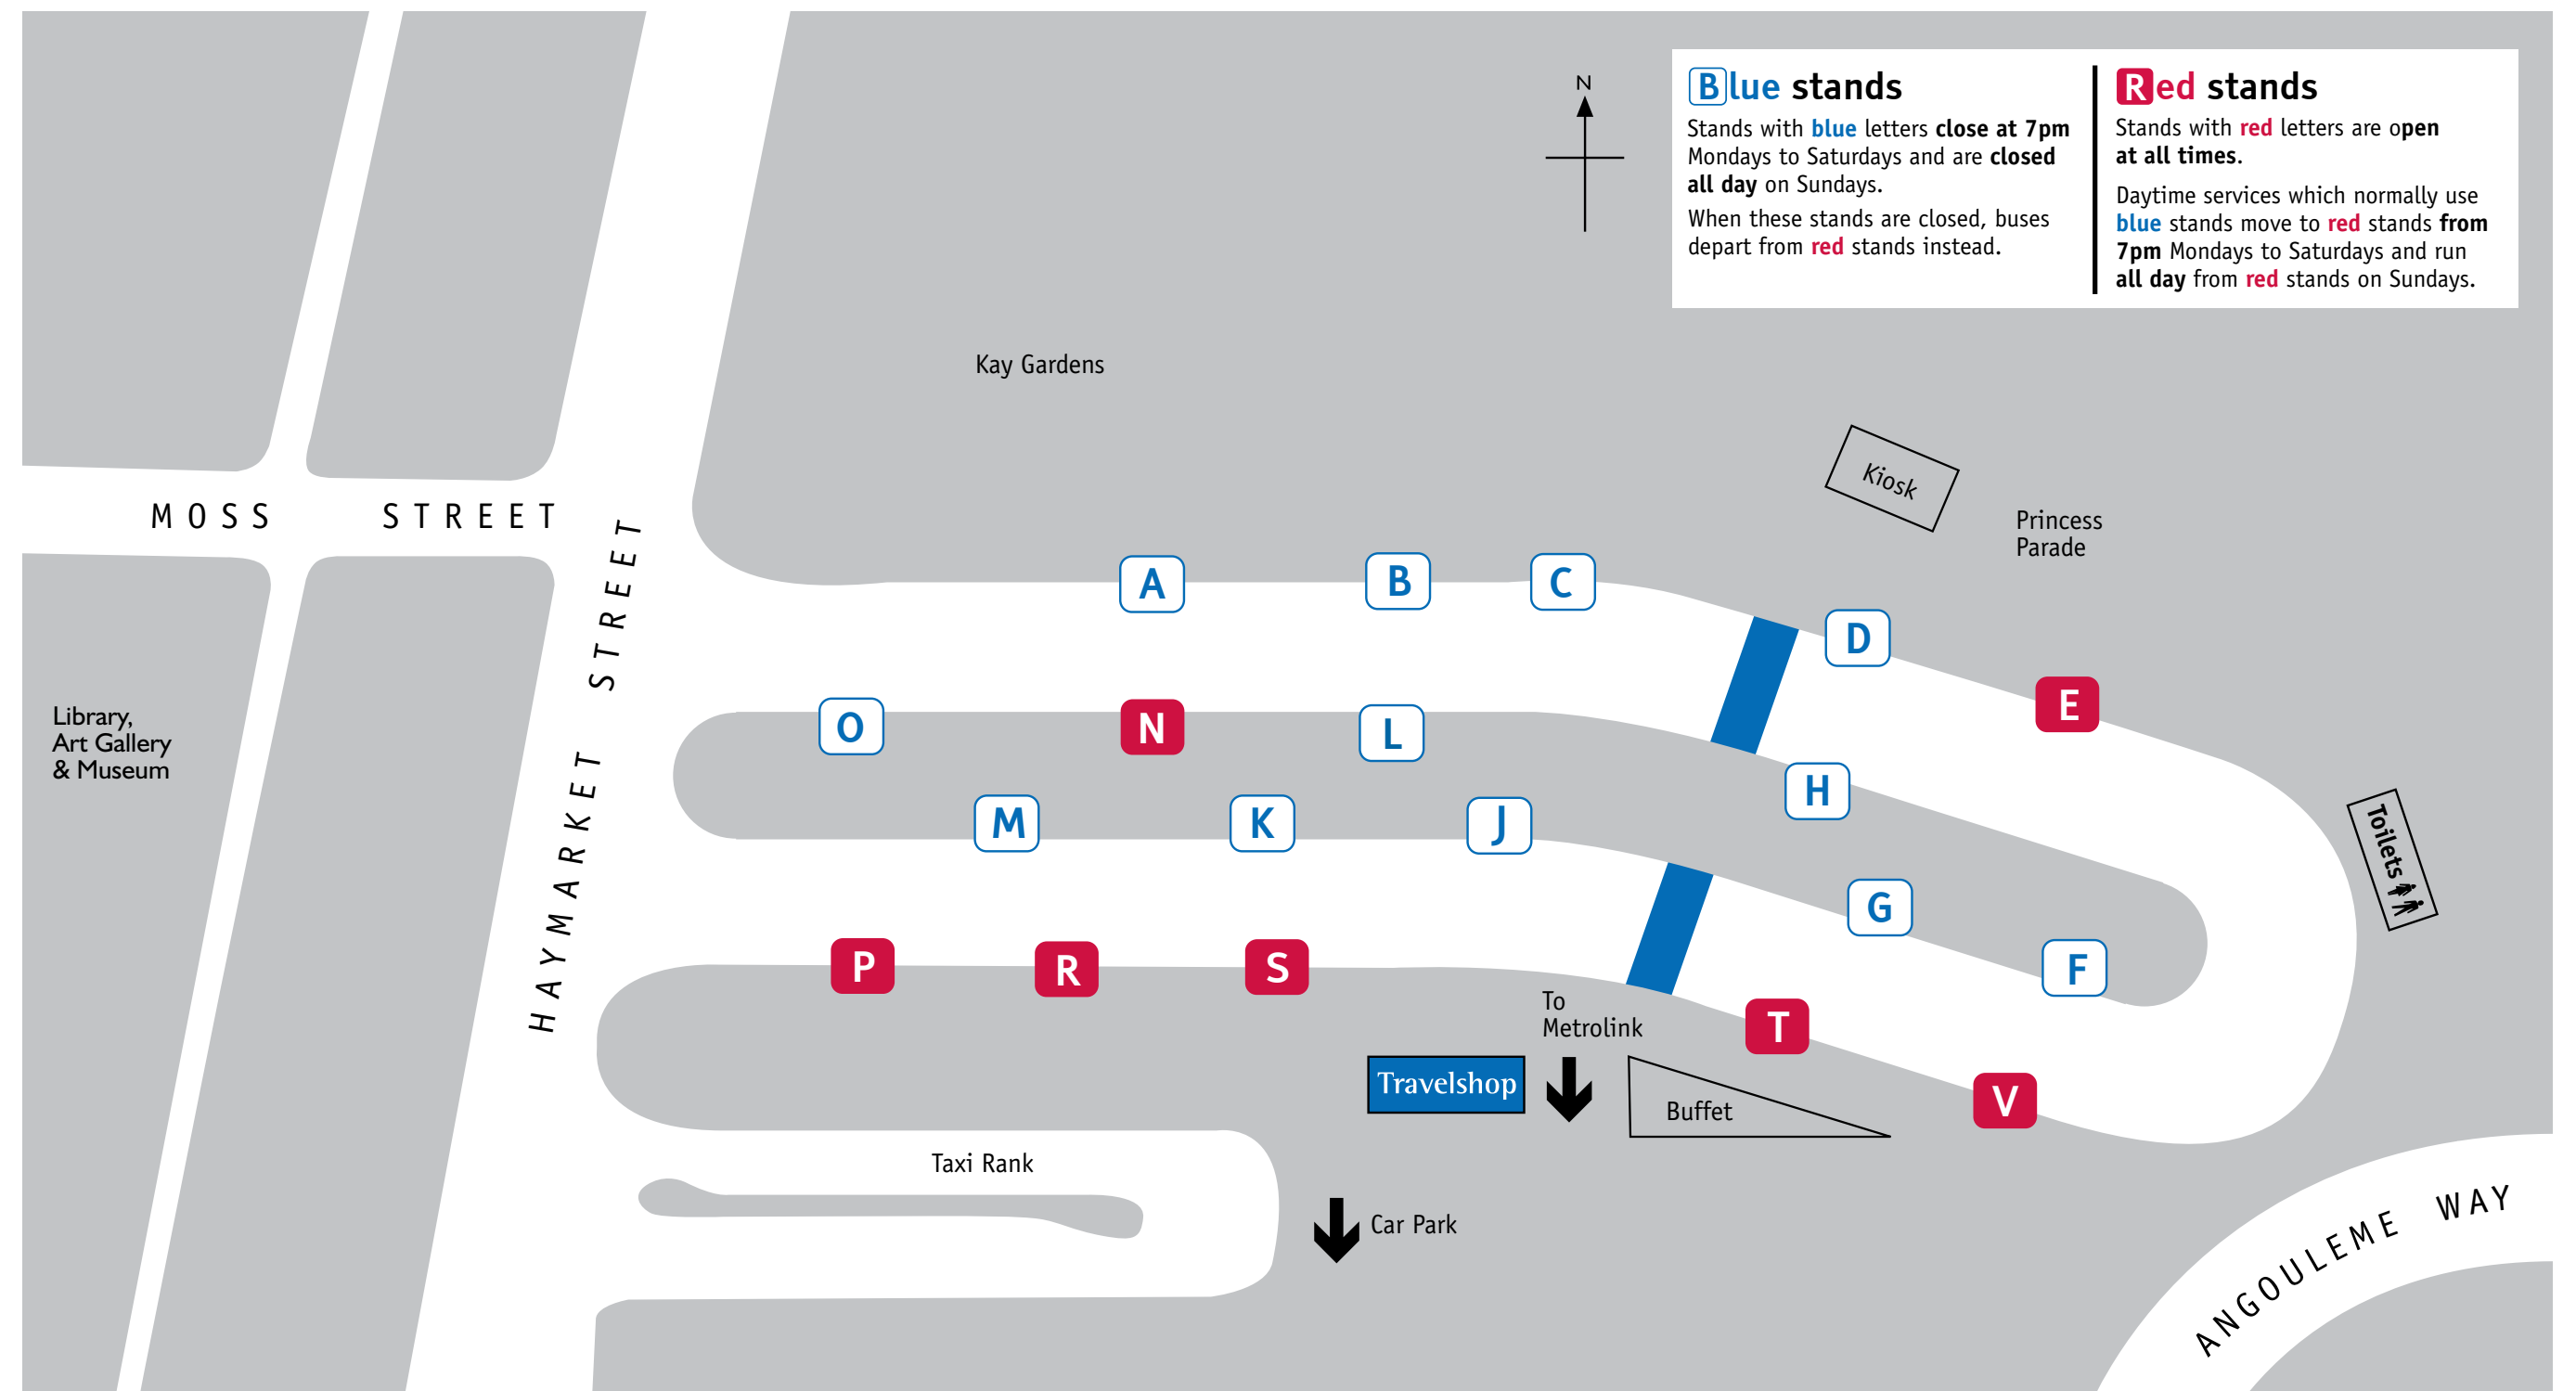

Destination finder

Bury Interchange

11 April 2010

Where to catch your bus

Timetable information is displayed at bus stands in this station.

Destination	Service Number	Before 7pm Mon to Sat Stand Letter	From 7pm and Sundays Stand Letter
Accrington	484	R	no service
Affetside	480	J	no service
Ainsworth	486	J	no service
	510	J	V
Ainsworth Arms	98	K	P
	471	M	R
Altrincham	Metrolink tram		
Bamford	461	G	no service
	468 ♦ 469	F	T
	476	F	no service
Besses o' th' Barn	93	B	S
	135	A	S
	137	C	no service
	138 ♦	S	S
	Metrolink tram		
Blackley	163	E	T
Bolton	471	M	R
	480	J	no service
	510	J	V
	512 513	N	P
	524	O	P
Bolton Road Estate	98	K	P
	478	no service	S
	486	J	no service
Bowker Vale	X35 *	N	no service
	Metrolink tram		
Brandlesholme	474	V	V
	476 477	T	no service
	X35 *	N	no service
Burnley	483	R	no service
Carr Clough	93	B	S
Chadderton	58	E	E
Cheetham Hill	135	A	S
	154	C	no service
	Metrolink tram		
Chesham Road	477	R	no service
Collyhurst	163	E	T
Crumpsall	154	C	no service
	Metrolink tram		
Darn Hill	163	E	T
	461	G	no service
Edenfield	473	R	R
	482	R	no service
	483	R	P
	484	R	no service
Excursions and Tours		N	no service
Express Services		N	N
Farnworth	512 513	N	P
Ferngrove	494	G	P
Firgrove	58	E	no service
Greave	461	G	no service
	468 ♦	no service	T
Greenmount	476	T	no service
	480	J	no service
	481	J	V
Haslingden	484	R	no service
Hawkshaw	480	J	no service
Heap Bridge	58	E	no service
	154	C	no service
	163	E	T
	461	G	no service
	471	H	T
	X35 *	N	no service
Heaton Park	135	A	S
	137 154	C	no service
	138 ♦	S	S
	X35 *	N	no service
	Metrolink tram		
Heyside	58	E	no service
Heywood	58	E	E
	163	E	T
	461	G	no service
	471	H	T
	475	F	no service
Higginshaw	58	E	no service
Hillock Estate	93	B	S
	137 154 498 †	C	no service
	138 ♦	S	S
Holcombe Brook	472	P	V
	474	V	V
	476 477	T	no service
	481	J	V
	X35 *	N	no service
Hollins (Whitefield)	137 154	C	no service
	138 ♦	S	S

Destination	Service Number	Before 7pm Mon to Sat Stand Letter	From 7pm and Sundays Stand Letter
Hopwood	58	E	E
	163	E	T
	475	F	no service
Hospitals H – see end of list			
Jericho	468 ♦ 469	F	T
	475 476	F	no service
Langley	163	E	T
Limefield Brow	479	P	no service
Little Lever	524	O	P
London	540 Nat Express	N	N
Lower Broughton	93	B	S
	98	K	P
	137	C	no service
	138 ♦	S	S
Lowercroft	98	K	P
	486	J	no service
	510	J	V
Manchester	93	B	S
	98	K	P
	135	A	S
	137	C	no service
	138 ♦	S	S
	163	E	T
	X35 *	N	no service
	Metrolink tram		
Middleton	58	E	E
	163	E	T
Mills Hill	58	E	E
Milnrow	58	E	no service
Moses Gate	512 513	N	P
	524	O	P
Nangreaves	477	R	no service
Newhey	58	E	E
Norden	476	F	no service
Oldham	58	E	E
Old Trafford	Metrolink tram		
Outwood	512 513	N	P
Pilsworth	138 ♦	S	S
	154	C	no service
Prestwich	93	B	S
	98	K	P
	154	C	no service
	Metrolink tram		
Radcliffe	98	K	P
	478	no service	S
	486	J	no service
	512 513	N	P
	524	O	P
	Metrolink tram		
Ramsbottom	472	P	V
	473	R	R
	474	V	V
	476 477	T	no service
	484 485	R	no service
	X35 *	N	no service
Rawtenstall	473	R	R
	482	R	no service
	483	R	P
Ring and Ride		Car Park	Car Park
Rochdale	58	E	E
	461	G	no service
	468 ♦ 469	F	T
	471	H	T
	Metrolink tram		
Sale	98	K	P
Sedgley Park	58	E	no service
Shaw	482	R	no service
Shuttleworth	483	R	P
	484	R	no service
Simister	498 †	C	no service
Spotland Stand	461	G	no service
	98	K	P
	513	N	P
Starling	98	K	P
	486	J	no service
	510	J	V
Stubbins	473	R	R
	484	R	no service
	X35 *	N	no service
Sudden	471	H	T
Summerseat	477	T	no service
Sunnybank	93	B	S
Tonge Fold	471	M	R
	510	J	V