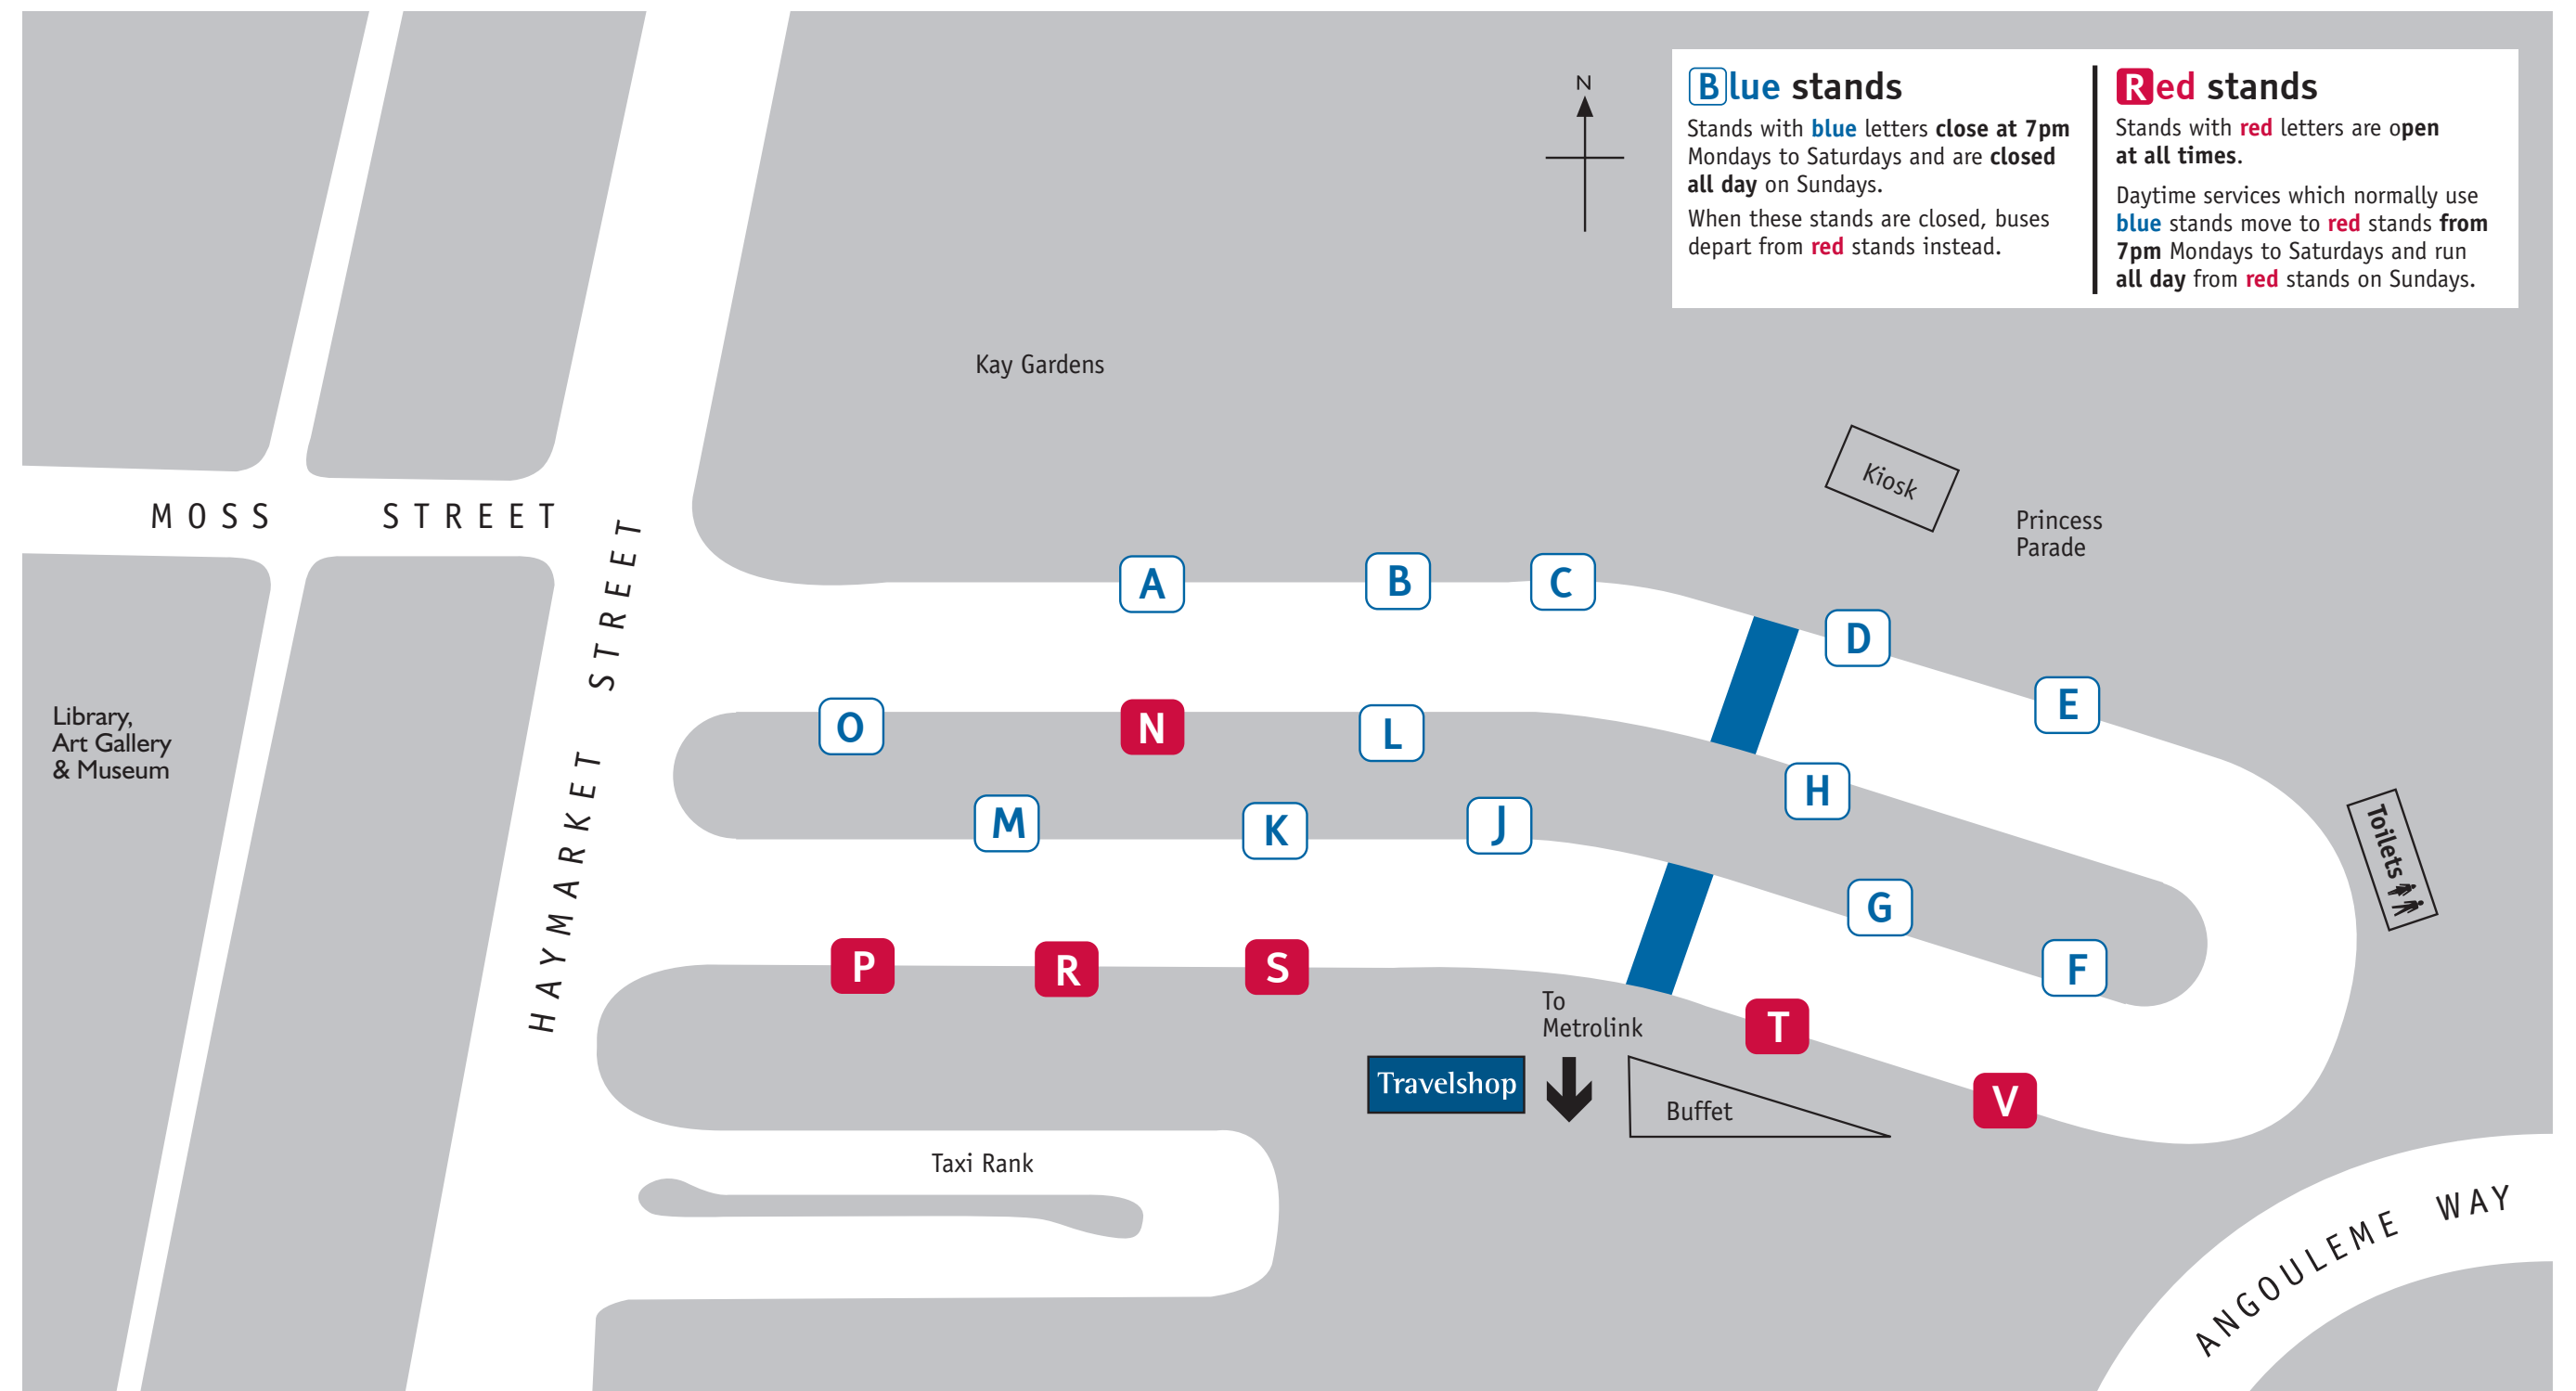

Destination finder

Bury Interchange

19 April 2009

Where to catch your bus

Timetable information is displayed at bus stands in this station.

Destination	Service Number	Before 7pm Mon to Sat Stand Letter	From 7pm and Sundays Stand Letter
Accrington	484	R	no service
Affetside	480	J	no service
Ainsworth	486	J	no service
	510	J	V
Ainsworth Arms	98	K	P
	471	M	R
Altrincham	Metrolink tram		
Bamford	461	G	no service
	468 ♦ 469	F	T
	476	F	no service
Besses o' th' Barn	93	B	S
	135	A	S
	137	C	no service
	138 ♦	S	S
	Metrolink tram		
Blackley	163	E	T
Bolton	471	M	R
	480	J	no service
	510	J	V
	512 513	N	no service
	524	O	P
Bolton Road Estate	98	K	P
	478	no service	S
	486	J	no service
Bowker Vale	X35 *	N	no service
	Metrolink tram		
Brandlesholme	474	V	V
	476 477	T	no service
	X35 *	N	no service
Burnley	483	R	no service
Carr Clough	93	B	S
Cheetham Hill	135	A	S
	154	C	no service
	Metrolink tram		
Chesham Road	477	R	no service
Collyhurst	163	E	T
Crumpsall	154	C	no service
	Metrolink tram		
Darn Hill	163	E	T
	461	G	no service
Edenfield	473	R	R
	482	R	no service
	483	R	P
	484	R	no service
Excursions and Tours		N	no service
Express Services		N	N
Farnworth	512 513	N	no service
Ferngrove	494	G	P
Greave	461	G	no service
	468 ♦	no service	T
Greenmount	476	T	no service
	480	J	no service
	481	J	V
Haslingden	484	R	no service
Hawkshaw	480	J	no service
Heap Bridge	154	C	no service
	163	E	T
	461	G	no service
	471	H	T
	X35 *	N	no service
Heaton Park	135	A	S
	137 154	C	no service
	138 ♦	S	S
	X35 *	N	no service
	Metrolink tram		
Heywood	163	E	T
	461	G	no service
	471	H	T
	475	F	no service
Hillock Estate	93	B	S
	137 154 498 †	C	no service
	138 ♦	S	S
Holcombe Brook	472	P	V
	474	V	V
	476 477	T	no service
	481	J	V
	X35 *	N	no service
Hollins (Whitefield)	137 154	C	no service
	138 ♦	S	S
Hospitals - see end of list			
Jericho	468 ♦ 469	F	T
	475 476	F	no service
Langley	163	E	T
Limefield Brow	479	P	no service
Little Lever	524	O	P