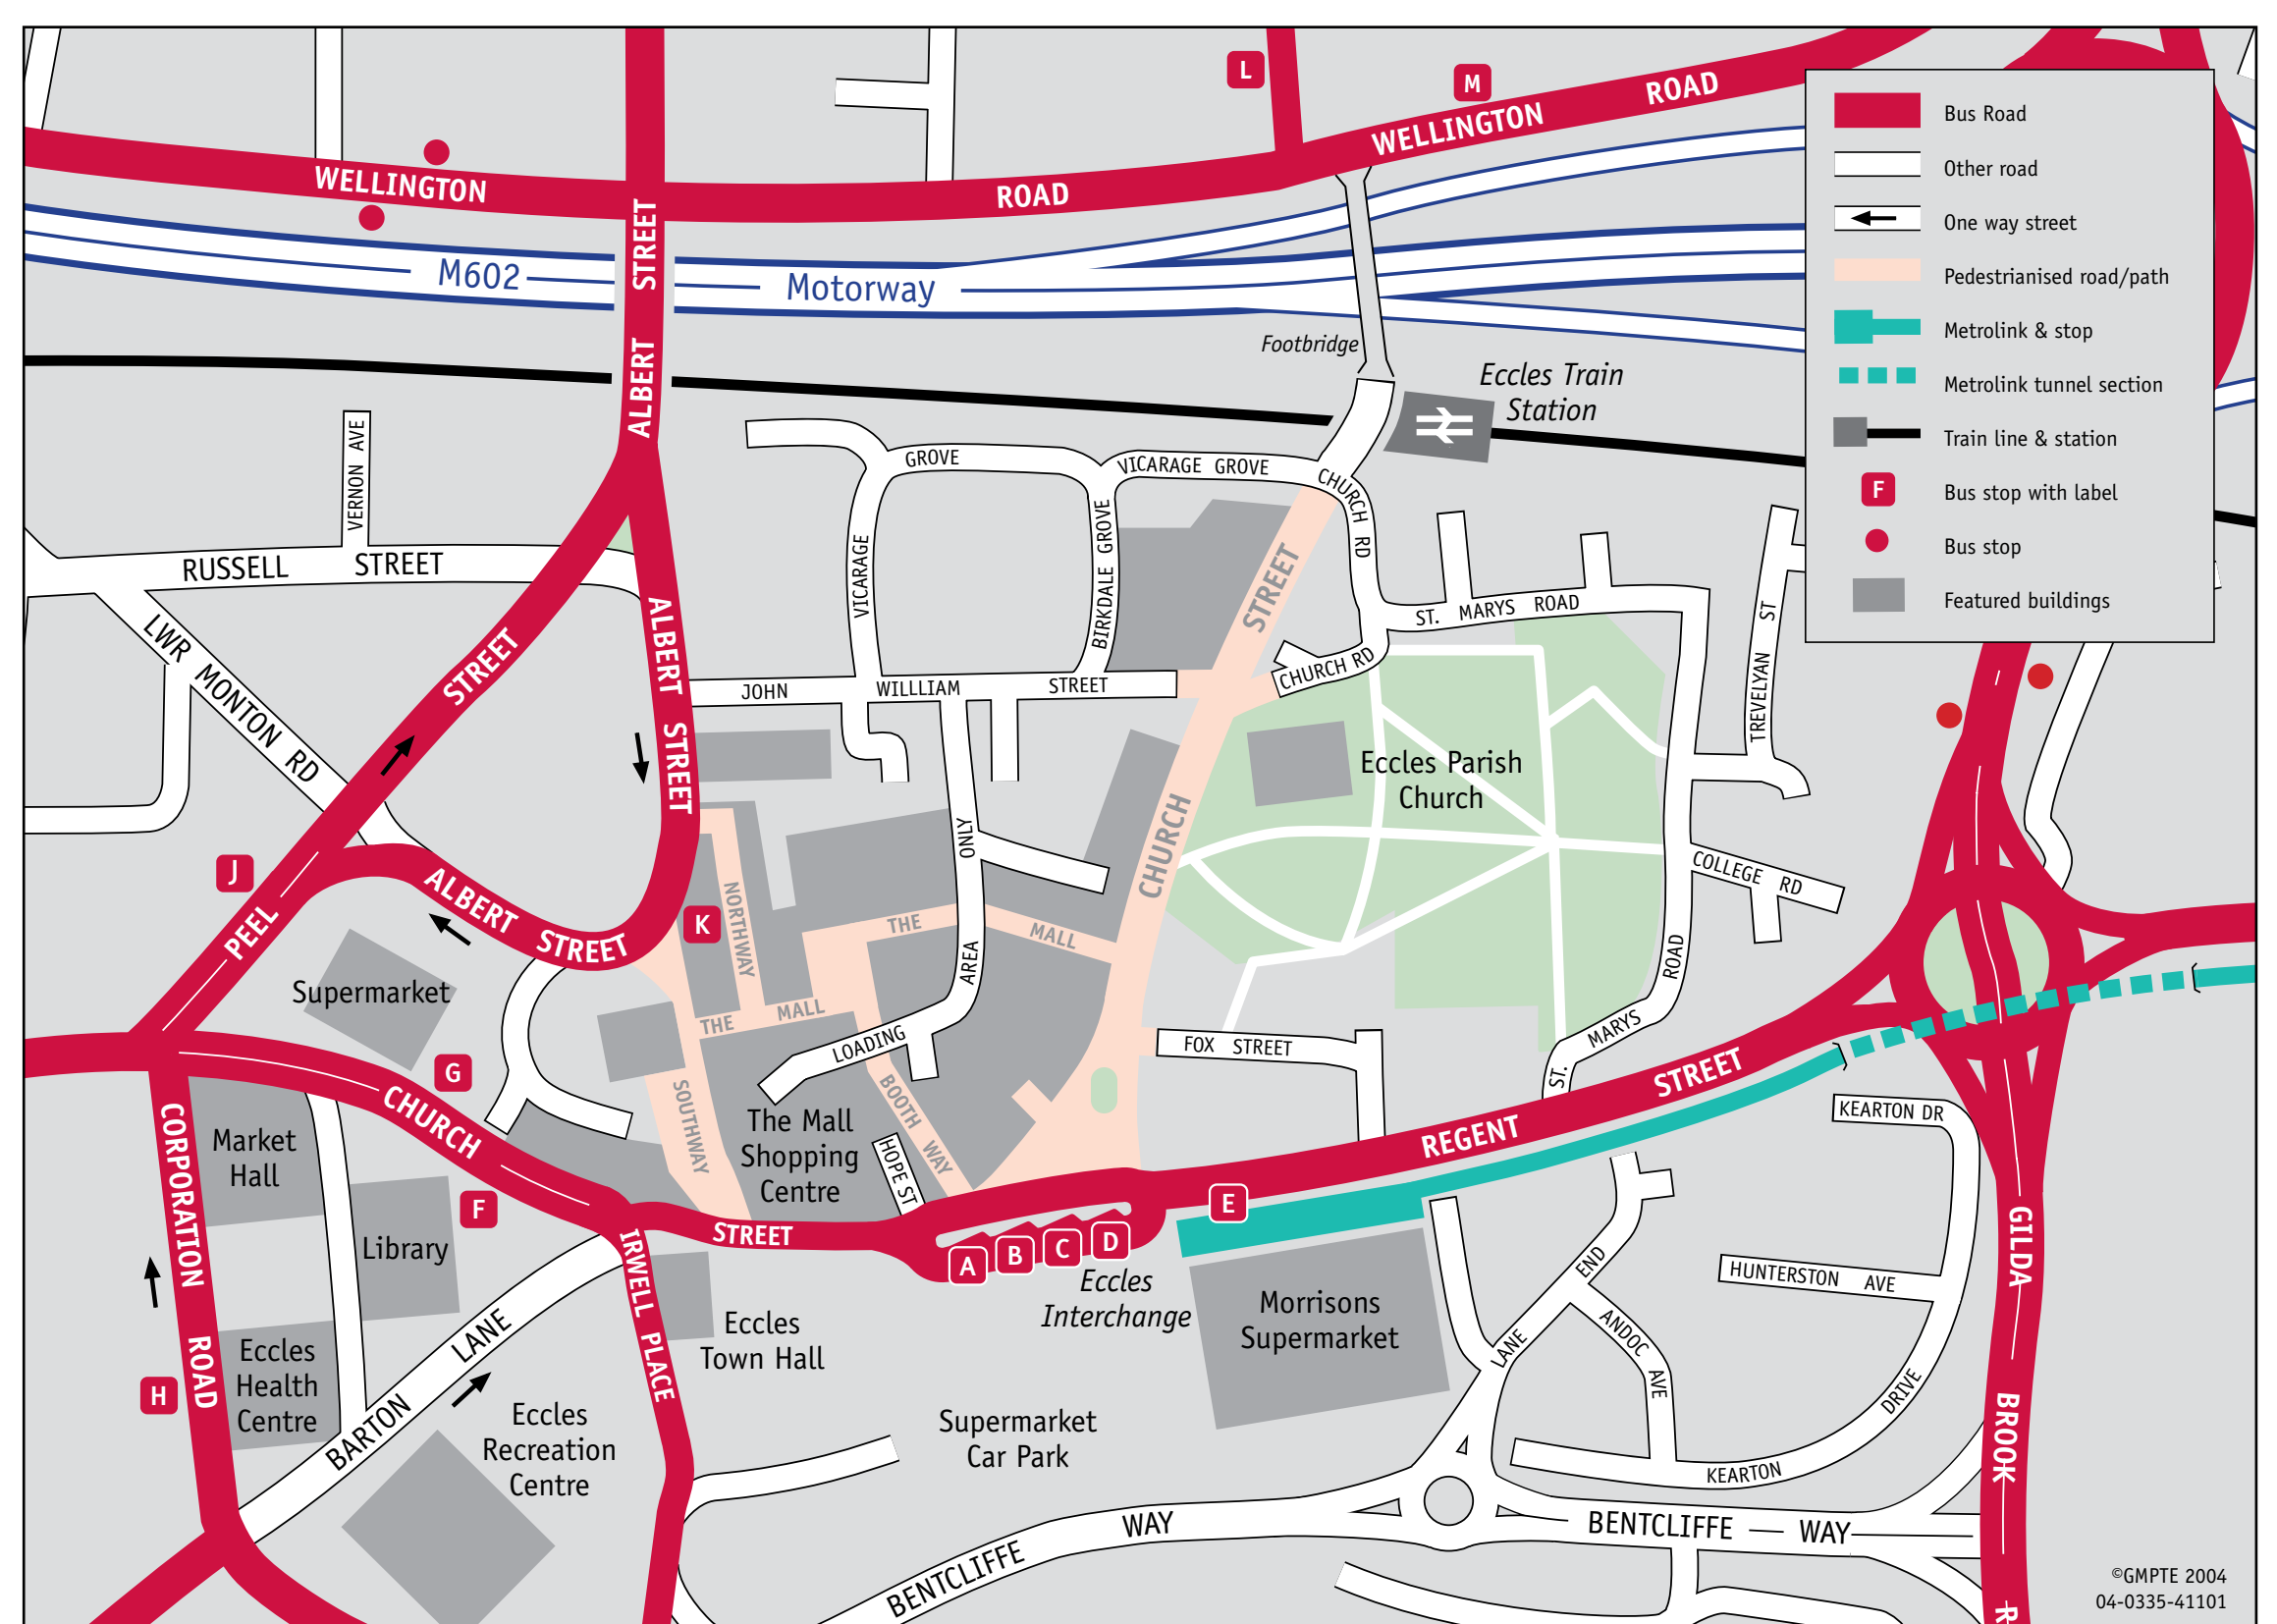

# Where to catch your bus

Timetable information is displayed at bus stands in this station.

Destination	Service number	Stand
Agecroft	484	C, F, J
Agecroft	484	C, F, J
Cemetery		
Altrincham	247	D, F
<b>Metrolink Tram</b>		
<b>(change at Cornbrook)</b>		
Anchorage (Salford Quays)		
<b>Metrolink Tram</b>		
Astley	33*	E, F, J
Atherton	33*	E, F, J
Barton	67 100	E, F
Aerodrome		
Barton upon Irwell	19 22 68 100 110	E, F
	65	C
	247	D, F
	556**	D, G
Barton Lane	65	C
	556**	D, G
<b>Metrolink Tram</b>		
<b>(change at Cornbrook)</b>		
Bolton	22 68	C, G
	556**	C, F, G, H
Boothstown	33*	E, F, J
Brindle Heath	55	D, F, J, L
<b>Metrolink Tram</b>		
<b>(Salford Quays)</b>		
Brookhouse	10 63*	E, F
	64	C, F
	65	C
Buile Hill	67 100	A, G
Burnage	22	E, F
Bury		
<b>Metrolink Tram</b>		
<b>(change at Cornbrook)</b>		
Cadishead (Coach and Horses)	67 100	E, F
Cadishead (Glaze Estate)	67	E, F
Carrington	247	D, F
Charlestown	10 110	B, G
Chorlton	22	E, F
Clifton	22	C, G
	70	C, F, J, M*
Davyhulme	22	E, F
	247	D, F
Duchy Road	55	D, F, J, L
Dumplington	19 22 100	E, F
	247	D, F
	293	D
	556**	D, G
Earlestown		
<b>Train</b>		
Ellesmere Park	55	D, F, J, L
	69	D, L
	70**	B, G, K, L
Exchange Quay (Salford Quays)	69	D, L
	70**	B, G, K, L
<b>Metrolink Tram</b>		
Farnworth	22 68	C, G
	556**	C, F, G, H
Flixton	247	D, F
G-Mex	33	B, G, K
	63	B, G
<b>Metrolink Tram</b>		
<b>(Salford Quays)</b>		

Destination	Service number	Stand
Westwood Park	61 64	C, F
	62	C, F, J
	65	C
Whitefield	484 (few)	C, F, J
<b>Metrolink Tram</b>		
<b>(change at Cornbrook)</b>		
Wigan	33*	E, F, J
Winton	33	E, F, J
	61 64	C, F
	62	C, F, J
	65	C
	68	C, G
	556**	C, F, G, H
Woolston	100	E, F
Worsley	33	E, F, J
	68	C, G
	556**	C, F, G, H
<b>Hospitals</b>		
Salford Royal Hospital (Eccles Old Rd)	10 110	B, G
	55	D, F, J, L
	67 100	A, G
	68	C, G
	70*	B, G, K, L
	484	B, G, K
Salford Royal Hospital (Stott Lane)	68	C, G
	69	D, L
	70 • 484	B, G, K
Trafford General Hospital	247	D, F