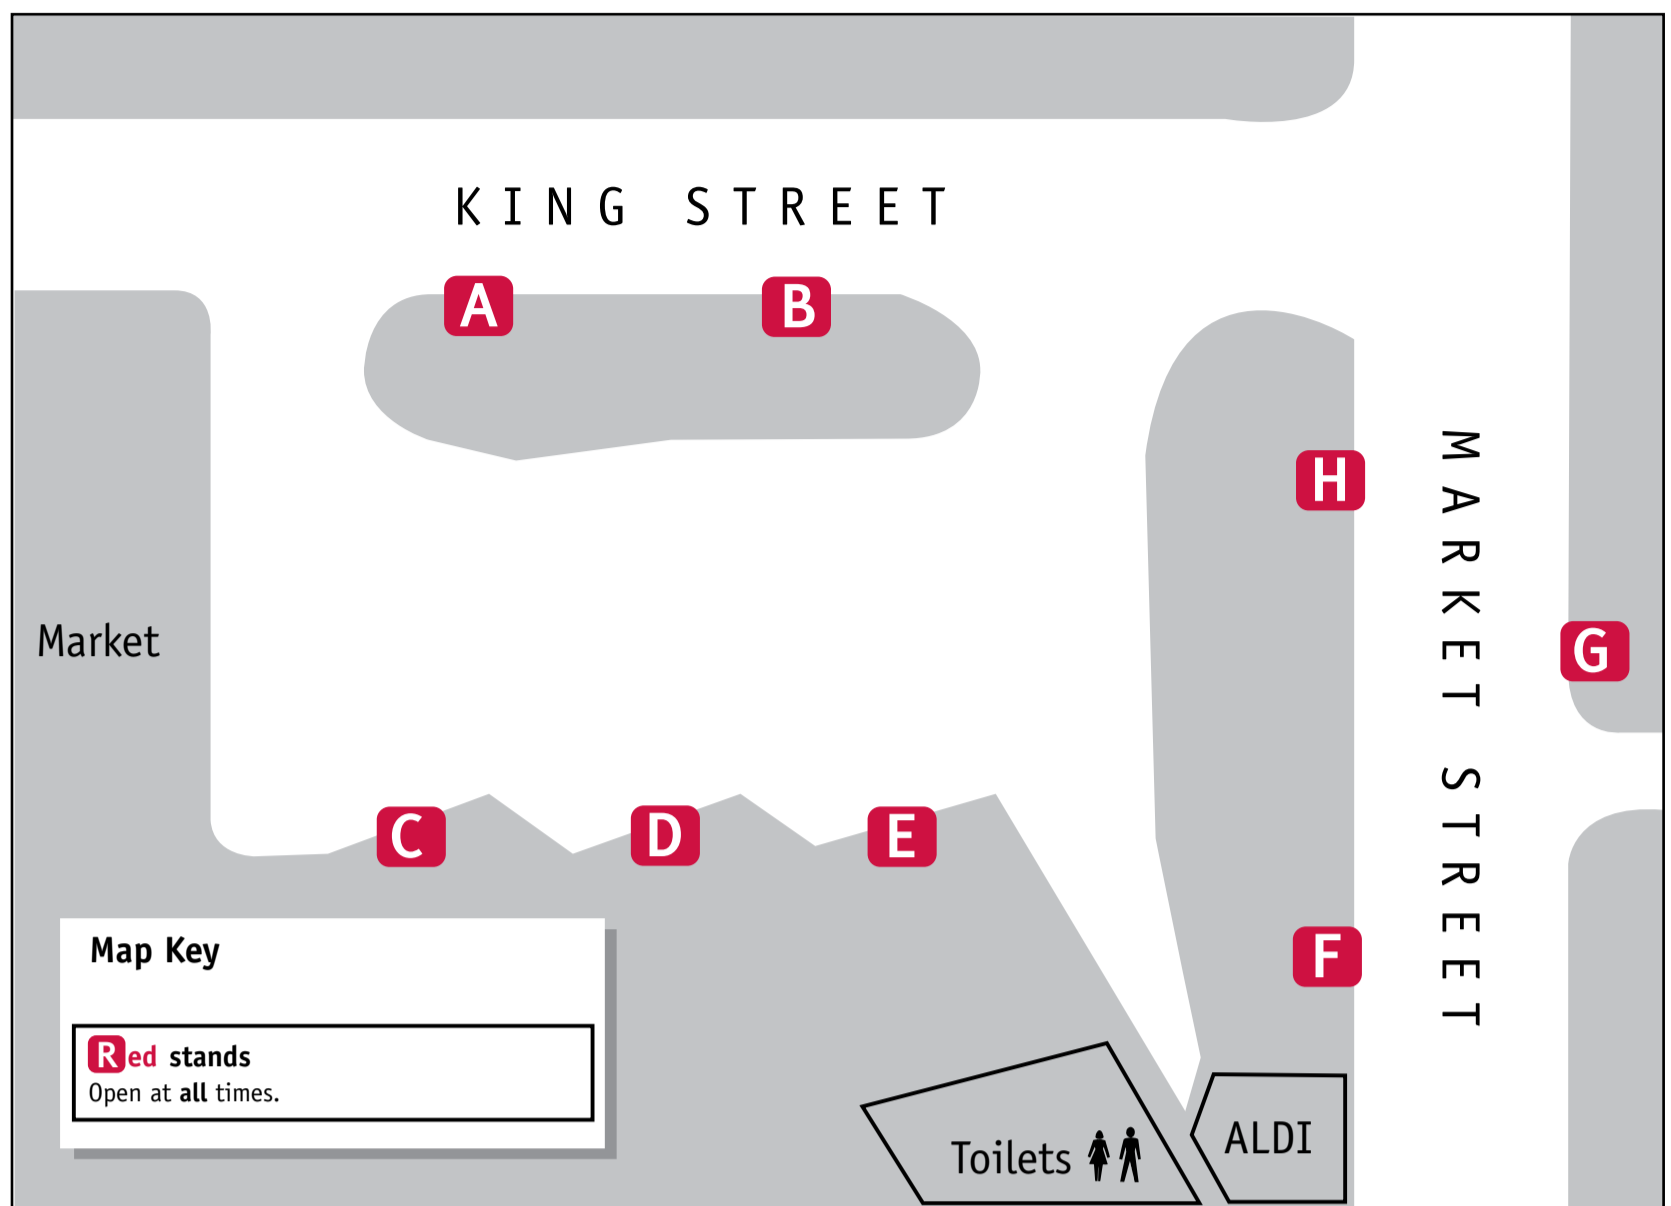

Destination finder

Farnworth Bus Station

11 April 2010

Where to catch your bus

Timetable information is displayed at bus stands in this station.

Destination	Service	Stand
Barton Bridge	22 556 (Suns only*)	G
Blackrod	521	E
Bolton	8 22 37 512 513 556 (Suns only*) 68 501	F, H C A
Burnage	22	G
Bury	512 513	G
Chorlton	22	G
Clifton	8 22	G
Davyhulme	22	G
Eccles	22 556 (Suns only*) 68	G B
Green Lane	501 512 513	A F, H
Harper Green	22 512 513 557	F, H D
Highfield	501 521 557	A E D
Hollins (Farnworth)	501 557	A D
Hospitals H - see end of list		
Irlams o' th' Height	8 37 31	G D
Kearsley	22 512 513 557	G D, G
Little Hulton	31 550 68	D B
Little Lever	521	D
Manchester	8 37 31	G D
Monton	22 68	G B
Moss Bank Way	501	A
New Bury	68 521 550	B E D
Outwood	512 513	G
Over Hulton	521	E
Peel Green	556 (Suns only*)	G
Pendlebury	8 22	G
Pendleton	8 37 31	G D
Prestolee	557	D, G
Radcliffe	512 513	G
Ringley Bridge	512 513	G
Stand	513	G
Stockport	22	G
Stoneclough	512 513 557	G D, G
Stretford	22	G
Swinton	22 37	G

Destination	Service	Stand
The Trafford Centre	22 556 (Suns only*) 68	G B
Urmston	22	G
Walkden	31 550 37 556 (Suns only*) 68	D G B
Westhoughton	521	E
Whitefield	513	G
Wingates	521	E
Worsley	68 556 (Suns only*)	B G