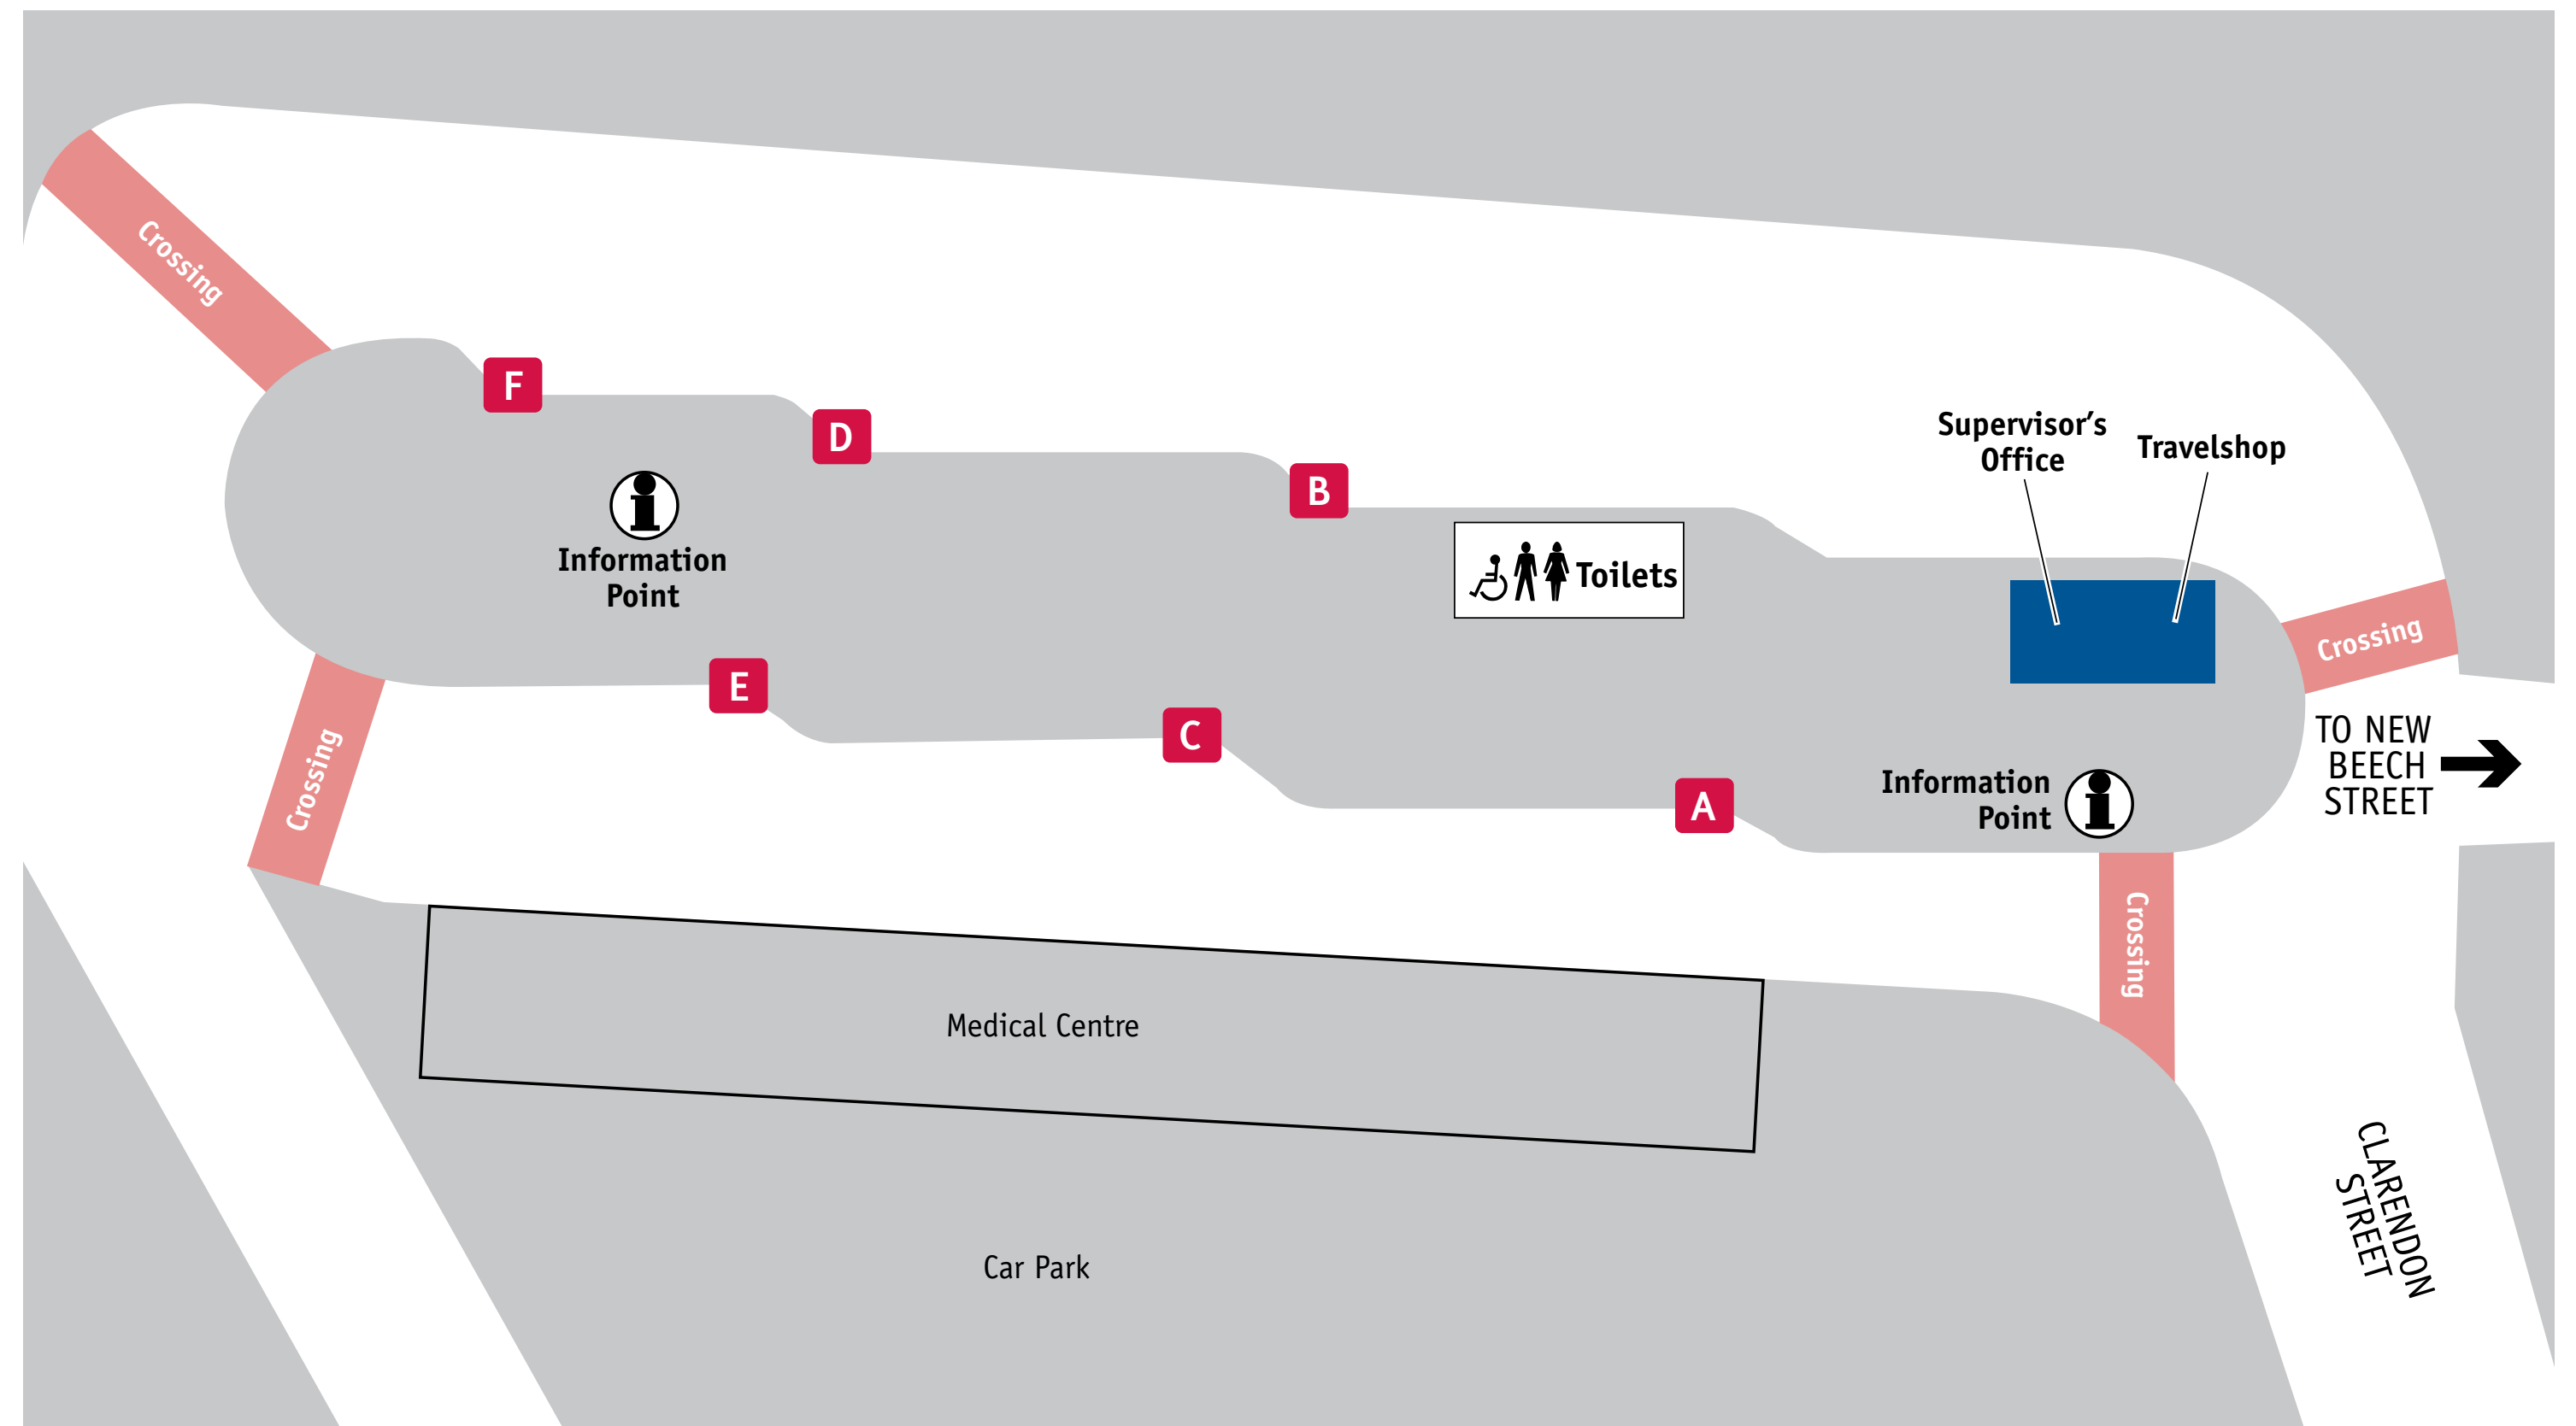

Where to catch your bus

Timetable information is displayed at bus stands in this station.

Destination	Service number	Stand letter
Ardwick	201 204 206	B
Ashton-under-Lyne	330	D
	346 389	E
	387	C
Backbower	341	D
	342 344	F
Belle Vue	201 204	B
Bredbury	330	A
Broadbottom	202	C
	341	D
Carrbrook	343	F
Charlesworth	202	C
	341	D
Compstall	304	F
Debdale Park	201 204 206	B
Denton	201 204 206	B
Dinting	397	E
Dukinfield, Albion Hotel	343	F
Dukinfield, Cheetham Hill Road	346 389	E
Dukinfield, Town Hall	330	D
Gamesley	202	C
	341	D
Gee Cross	206 342 344 346 389	F
	330	A
	341	D
Glossop	202	C
	341	D
	397	E

Destination	Service number	Stand letter
Godley	201 202 387	C
	397	E
Gorton	201 204 206	B
Hadfield	397	E
Hattersley	201 387	C
	341	D
	397	E
Haughton Green	204 206	B
Hollingworth	397	E
H Hospitals - see end of list		
Lees	343	F
Manchester	201 204 206	B
Piccadilly		
Marple	304	F
Marple Bridge	304	F
Micklehurst	343	F
Millbrook	343	F
Mossley	343	F
Mottram	202 387	C
	341	D
	397	E
Newton	343	F
	346 389	E
	387	C
Oldham	343	F
Ridge Hill	387	C
	389	E
Stalybridge	343	F
	387	C
	389	E
Stockport	330	A
Tintwistle	397	E

Destination	Service number	Stand letter
Walker Fold	341	D
	342	F
Woodley	330	A
Yew Tree Estate	389	E
School Services		F
H Hospitals		
Hyde Hospital	341	D
	342 344	F
Tameside General Hospital	387	C
	389	E