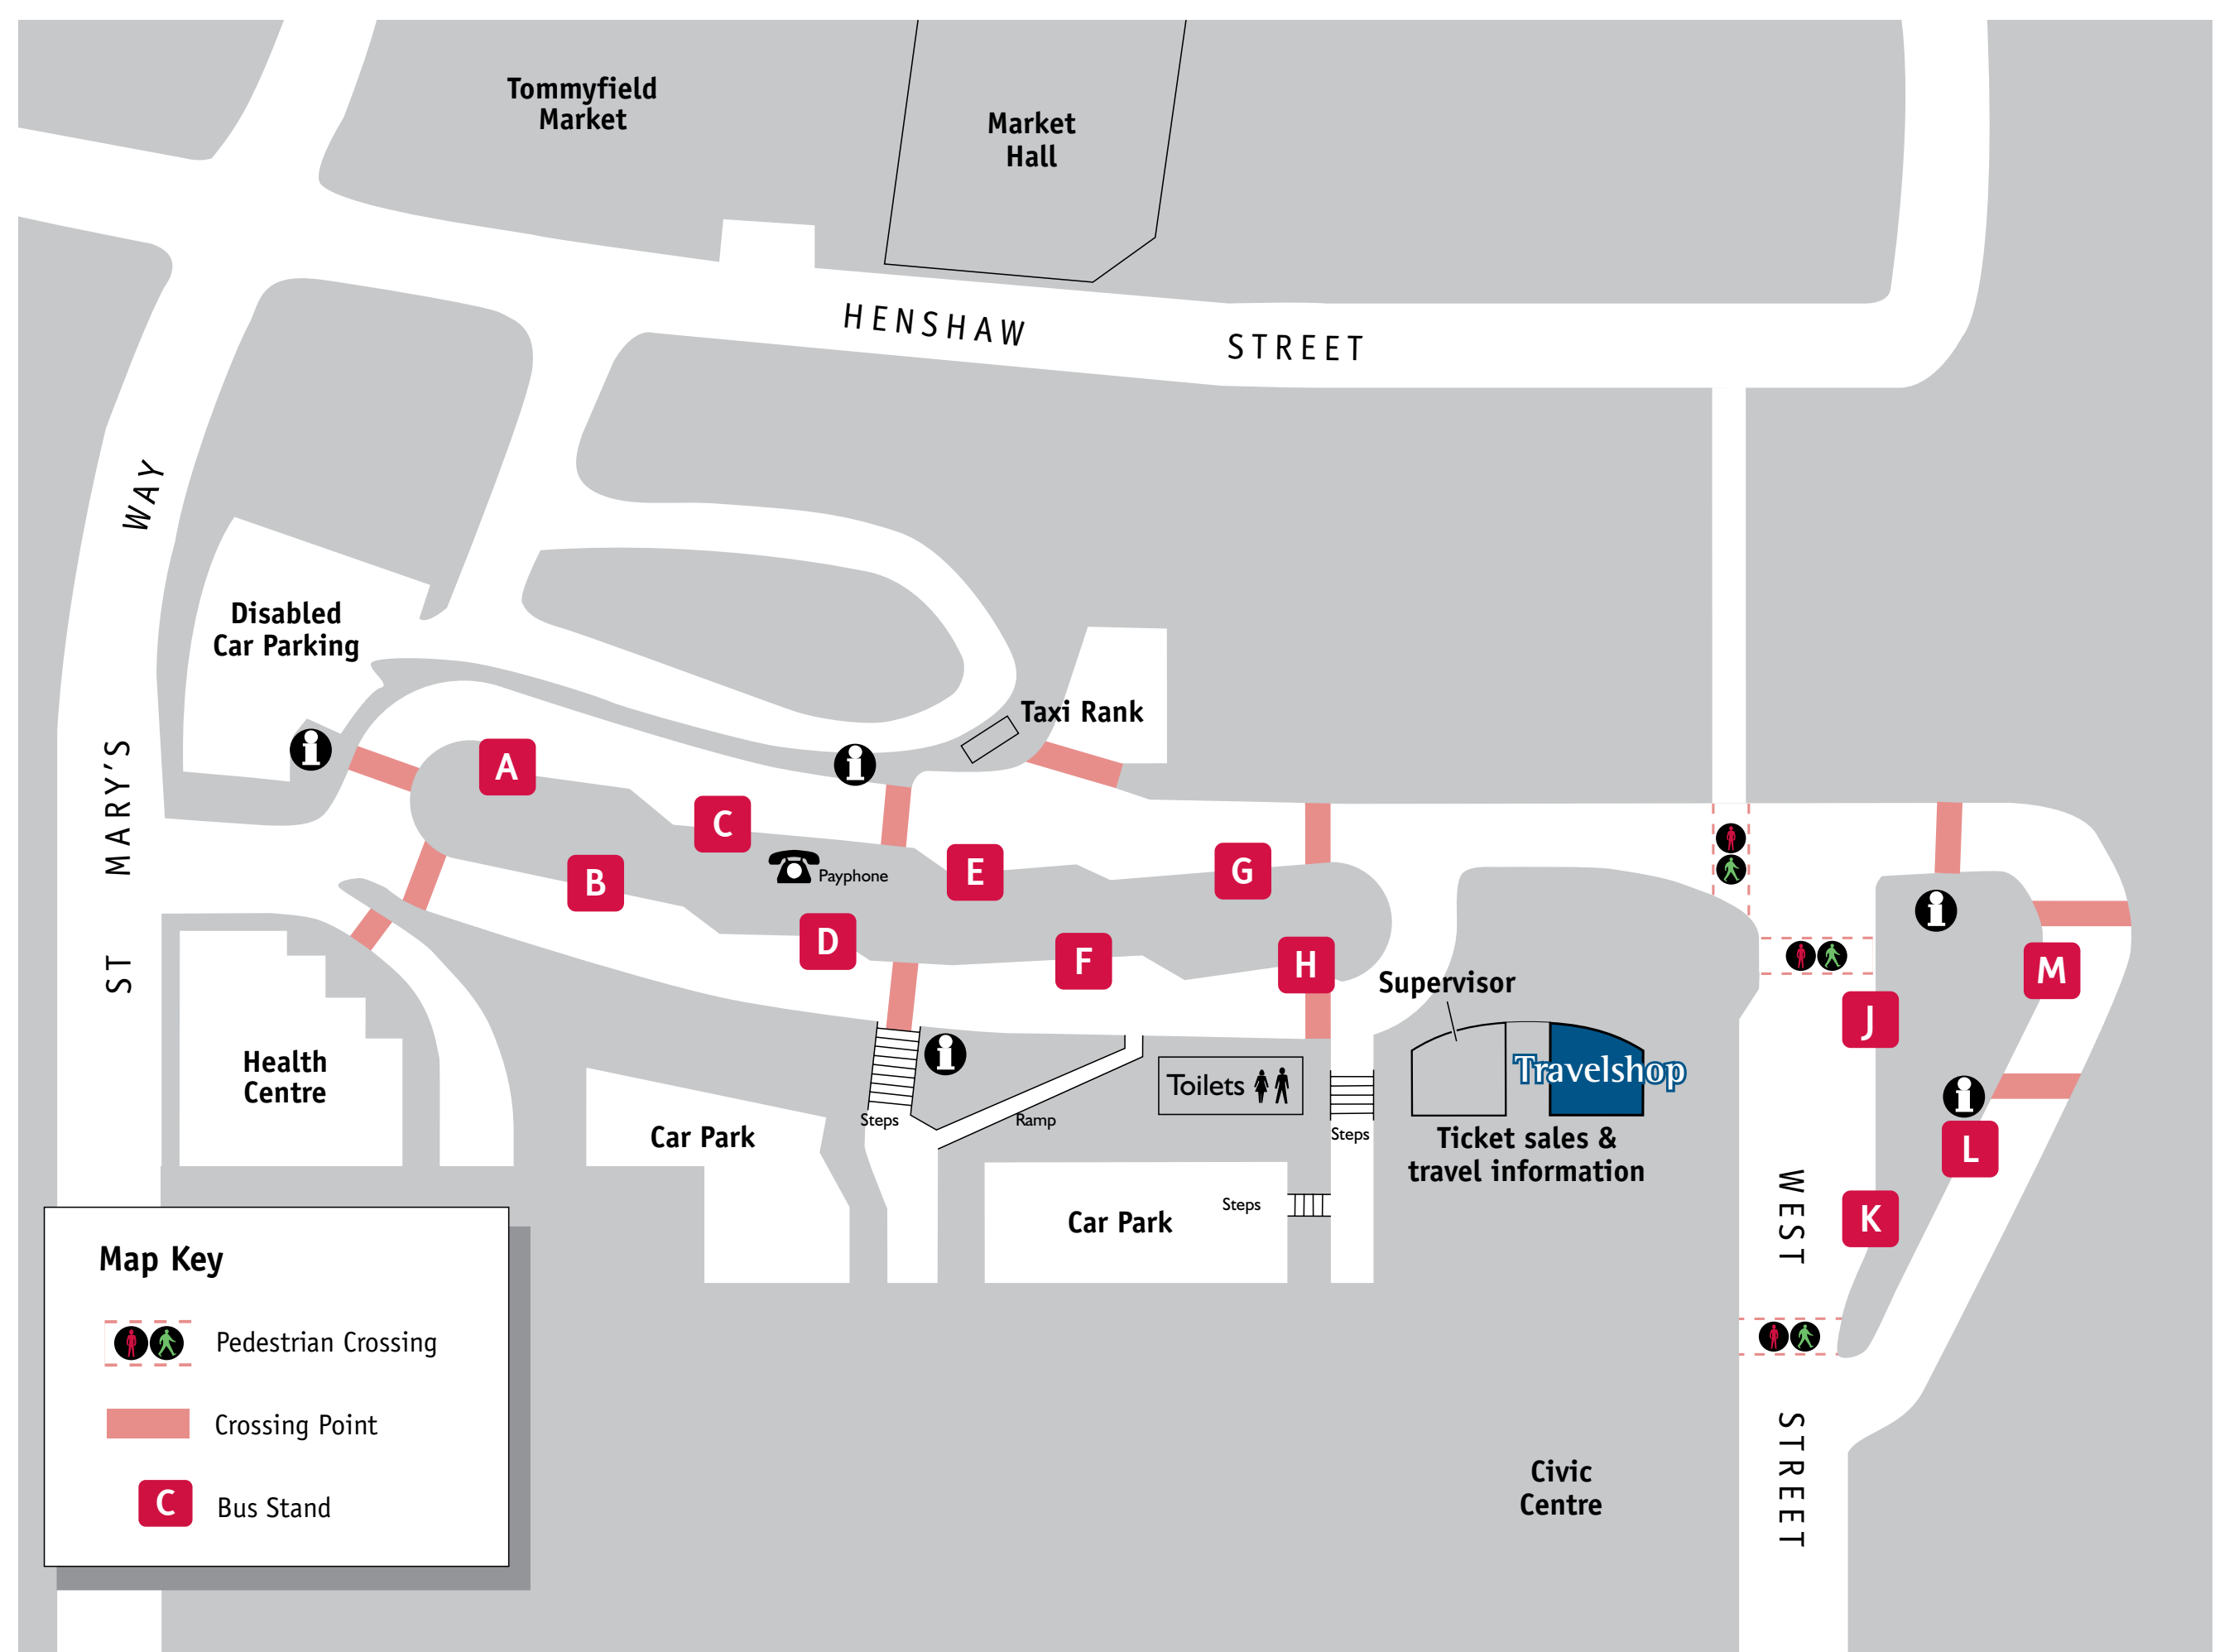

Where to catch your bus

Timetable information is displayed at bus stands in this station.

Destination	Service number	Stand letter
Abbeyhills	149 ♦ 425	L
	408	F
Alkrington Garden Village	415	B
Alt Estate	149 ♦	L
	408 (Mon-Sat Evenings only)	F
Ashton-under-Lyne	350	C
	409	D
Austerlands	82 ▲ 350	C
	418	L
Bank House	56	B
Bardsley	409	D
Blackley	64	F
Boundary Park	402	C
	418	K
Bradford (Manchester)	76 78 ♦	J
Broadgate	79 ○	M
Employment Area		
Brookdale Park	76 78 ♦	J
Buckstones	408 428	E
Bury	58	B
Butler Green	79 ○ 81	M
	149	K
	415	B
Carrbrook	343 344 ▲	G
Carrcote	82 ▲ 350	C
Chadderton, Middleton Road	418	K
Chadderton, Sportsman's Arms	149	B
Chadderton Park	415	B
	64	F
	406	C
Cheetham Hill	59	B
	149	K
Clarksfield	180 184	G
	410 411	K
	418	L
Coalshaw Green	79 ○ 81	M
	149	K
Collyhurst	64	F
	81	M
Coppice	78 ♦ 183	J
	149	K
Crumpsall	59	B
	149	K
Dam Head	64	F
Delph	82 ▲ 350	C
Denshaw	407	C
Derker	81	C
	410 411	K
Diggle	184	G
Dobcross	82 ▲ 350	C
	184	G
Dukinfield	343 344 ▲	G
Failsworth	76 78 ♦	J
	82 83	H
	180 184	F
	459	B
Fitton Hill	425	M
Fitton Park	406	C
	459	B
Flowery Field	343 344 ▲	G
Garden Suburb	76 183	J
	149	K
	180 184	F
Glodwick	149 ♦ 425	L
	408	F
	410	K
Grains Bar	407	C
Grasscroft	180 184	G
Greenacres	410 411	K
	415	L

Destination	Service number	Stand letter
Greenfield	180	G
	350	C
Grotton	180 184 343 344 ▲	G
Harpurhey	64	F
	81	M
Hartshad	408	F
Hathershaw	409	D
	425	M
Heaton Park	59	B
	64	F
	149	K
Hey Farm	350	C
Heyside	56 58 59	E
Heywood	58	B
Higginshaw	56 58 59	E
	410 411	K
High Crompton	408 428	E
Higher Blackley	56	B
	64	F
	149	K
Hollins	78 ♦ 183	J
	180 184	F
Hollinwood	78 ♦	J
	82 83	H
	149	K
	180 184	F
	459	B
Holts Estate	149 ♦ 415 425	L
Hopwood	58	B
Hospitals ☒ – see end of list		
Huddersfield	184	G
Hurst Cross	408	F
Hyde	343 344 ▲	G
Lees	180 184 343 344 ▲	G
	415 418	L
Limeside	76 78 ♦ 183	J
Littlemoor	82 350	C
	343 344 ▲	G
	410 411	K
Manchester	59	B
	64 180 184	F
	76 78 ♦	J
	81	M
	82 83	H
	149	K
Marsden	184	G
Micklehurst	343 344 ▲	G
	350	C
Middleton	56 58 59 415	B
	64	F
	406 ●	C
Middleton Junction	79 ○	M
	415	B
Miles Platting	76 78 ♦	J
	82 83	H
	180 184	F
Mills Hill	56 58 59	B
	64	F
	406	C
Millrow	58	E
Moorclose	159	B
Moorside	83	G
	407	C
Mossley	343 344 ▲	G
	350	C
Moston, Ben Brierley	81	M
Moston, Gardeners Arms	79 ○ 81	M
	149	K
Newton Heath	76 78 ♦	J
	82 83	H
	180 184	F

Destination	Service number	Stand letter
Pennine Meadows	407	C
Rhodes	59	B
	64	F
Rochdale	56 58	E
	409	A
Royton	64	F
	402	C
	408 428	E
	409	A
Rushcroft	59	E
Scouthead	82 ▲ 350	C
Shaw	56 58 59 408 428	E
Sholver	83	G
Slaithwaite	184	G
South Chadderton	79 ○ 81	M
	149	K
	459	B
Stalybridge	343 344 ▲	G
	408	F
Thornham	409	A
Uppermill	82 ▲ 350	C
	184	G
Washbrook	79 ○ 81	M
Waterhead	81A 82 350	C
	344 ▲	G
	410 411	K
	415 418	L
Watersheddings	83	G
	407	C
	410 411	K
Werneth	79 ○ 81	M
	82 83	H
	459	B
Whitegate	79 ○ 81	M
	149 ♦	J
Woodhouses	78 ♦	J
	459	B
Hospitals ☒		
North Manchester	56	B
General Hospital	149	K
Royal Oldham	64	F
Hospital	402 406	C
	408 428	E
	409	A
	418	K
	459	B
Tameside General	350	C
Hospital	408 (Some)	F

♦ – Evenings, Sundays and Public Holidays only.
▲ – Monday to Friday peak periods only.
○ – Monday to Friday early mornings only.
● – Sundays and Public Holidays only.

For public transport information phone
0871 200 22 33
7am – 8pm Mon to Fri • 8am – 8pm Sat, Sun & Public Holidays
Calls cost 10p a minute plus network extras.