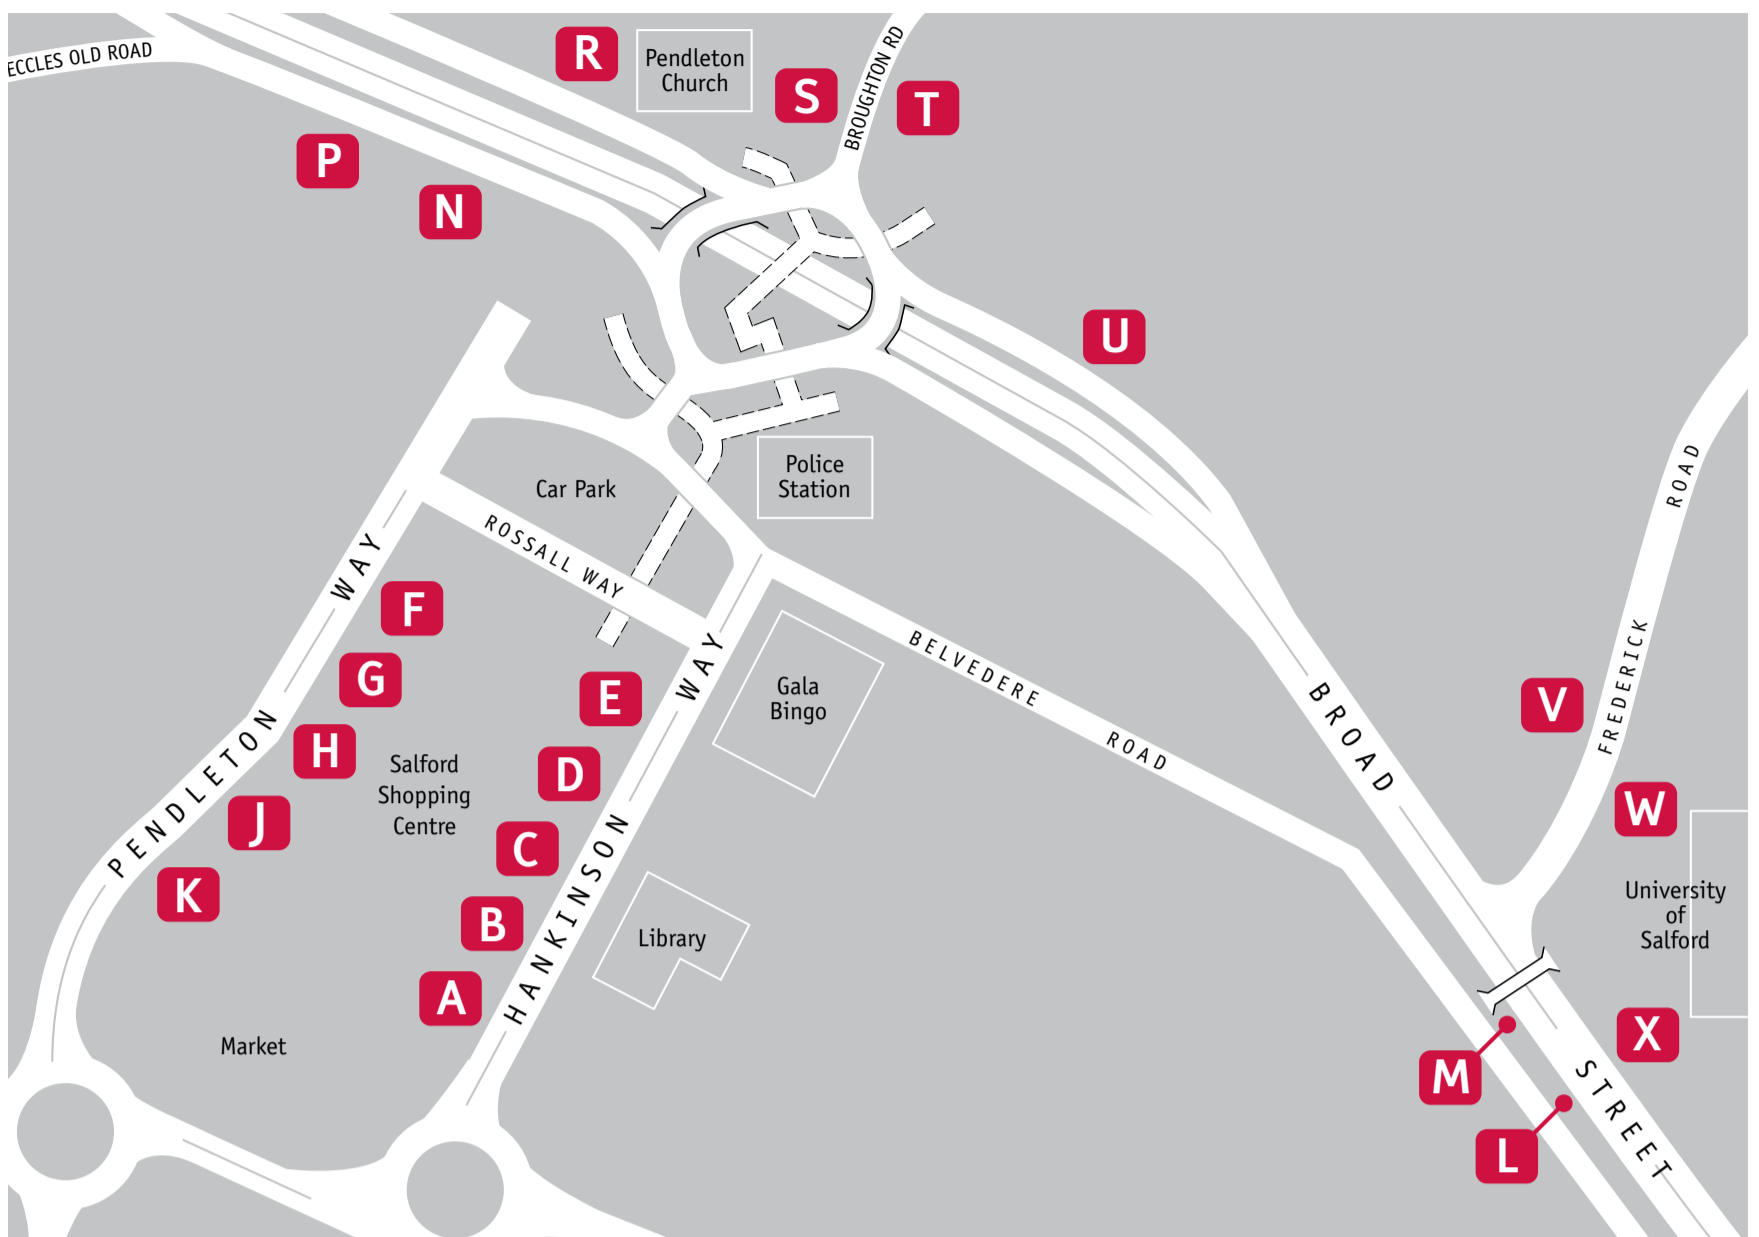

Destination finder

Pendleton

30 August 2009

Where to catch your bus

Timetable information is displayed at bus stands in this station.

Destination	Service number	Before 7pm Mon to Sat Stand letter	From 7pm and Sundays Stand letter
Agecroft	74	J	No service
	75	C, S	No service
Atherton	12 32	M, P	M, P
	39	No service	L, N
Blackley	53	G	G
Blackpool	X61	M, P	M, P
Bolton	8	M, P	M, P
	36	L, N	L, N
	37	J, L	G, L
Brookhouse	10	F, T	G, T
Cadishead	67 100	E	E
Cheetham Hill	52	B, S	E, S
	53	G	G
Chorley	X61	M, P	M, P
Clifton	8	M, P	M, P
	70▲	No service	G
	71 72 73	J	No service
Duchy Road	31	G	G
	55 72	J	No service
Eccles	10 110	F, T	G, T
	55 69	J	No service
	67 100	E	E
	70▲	G	G
Ellesmere Park	55	J	No service
	70▲	No service	G
Failsworth	52	B, S	E, S
Farnworth	8	M, P	M, P
	31	G	G
	37	J, L	G, L
Gorton	53	G	G
Harpurhey	53	G	G
Higher Broughton	52	B, S	E, S
Horwich	X61	M, P	M, P
Hospitals H – see end of list			
Hulme	53	G	G
Irlam	67 100	E	E
Irlams o'th' Height	8 12	M, P	M, P
	31	G	G
	36 39	L, N	L, N
	37	J, L	G, L
	55 72 74	J	No service
Kersal	75	C, S	No service
	95	C, S	E, S
Langley Road	75	C, S	No service
Leigh	12 26 X34	M, P	M, P
	39	No service	L, N
Little Hulton	12	M, P	M, P
	31	G	G
	36 39	L, N	L, N
Longsight	53	G	G
Lower Broughton	10 110	B, S	E, S
Manchester	27	C, S	No service
Manchester	8 36 39	R, U, X	R, U, X
	10 110	B, S	E, S
	12 26 32		
	X34 X61	U, X	U, X
	27	C, S	No service

Destination	Service number	Before 7pm Mon to Sat Stand letter	From 7pm and Sundays Stand letter
Manchester	31	E	E
(continued)	37	A, U, X	E, U, X
	67 100	H, R	G, R
	70▲	No service	G
	71 73	G	No service
Miles Platting	53	G	G
Monton	70▲	No service	G
Moorside	36 39	L, N	L, N
	37	J, L	G, L
Moston	52	B, S	E, S
Old Trafford	53	G	G
	69	G	No service
Ordsall	51A 69 71		
	73	G	No service
	53	G	G
	70▲	No service	G
Pendlebury	8	M, P	M, P
	70▲	No service	G
	71 72 73	J	No service
Preston	X61	M, P	M, P
Prestwich	95	C, S	E, S
Rusholme	53	G	G
Salford Quays	51A 69 71		
	73	G	No service
	53	G	G
	70▲	No service	G
Stretford	69	G	No service
Swinton	12	M, P	M, P
	27	K, T	No service
	36 39	L, N	L, N
	37	J, L	G, L
	70▲	No service	G
The Trafford Centre	71 72 73	J	No service
	51A	G	No service
	100	E	E
Trafford Park	110	F, T	No service
	51A	G	No service
Walkden	12	M, P	M, P
	31	G	G
	36 39	L, N	L, N
Weaste	37	J, L	G, L
	27	K, T	No service
Whitefield	69	J	No service
Whitefield	95	C, S	C, S

H Hospitals

Destination	Service number	Before 7pm Mon to Sat Stand letter	From 7pm and Sundays Stand letter
North Manchester General Hospital	52	B, S	E, S
Salford Royal Hospital	53	G	no service
Salford Royal Hospital	10 110	F, T	G, T
	27	K, T	No service
	55 69 71	J	No service
Salford Royal Hospital	67 100	E	E
	70▲	No service	G

39 – Night service.

▲ – Sundays and Public Holidays only.

■ – Monday to Friday early mornings only.

For public transport information phone
0871 200 22 33
7am – 8pm Mon to Fri • 8am – 8pm Sat, Sun & Public Holidays
Calls cost 10p a minute plus network extras.

GMPTTE uses reasonable endeavours to check the accuracy of information published and to publish changes to information in a timely manner. In no event will GMPTTE be liable for any loss that may arise from this information being inaccurate.