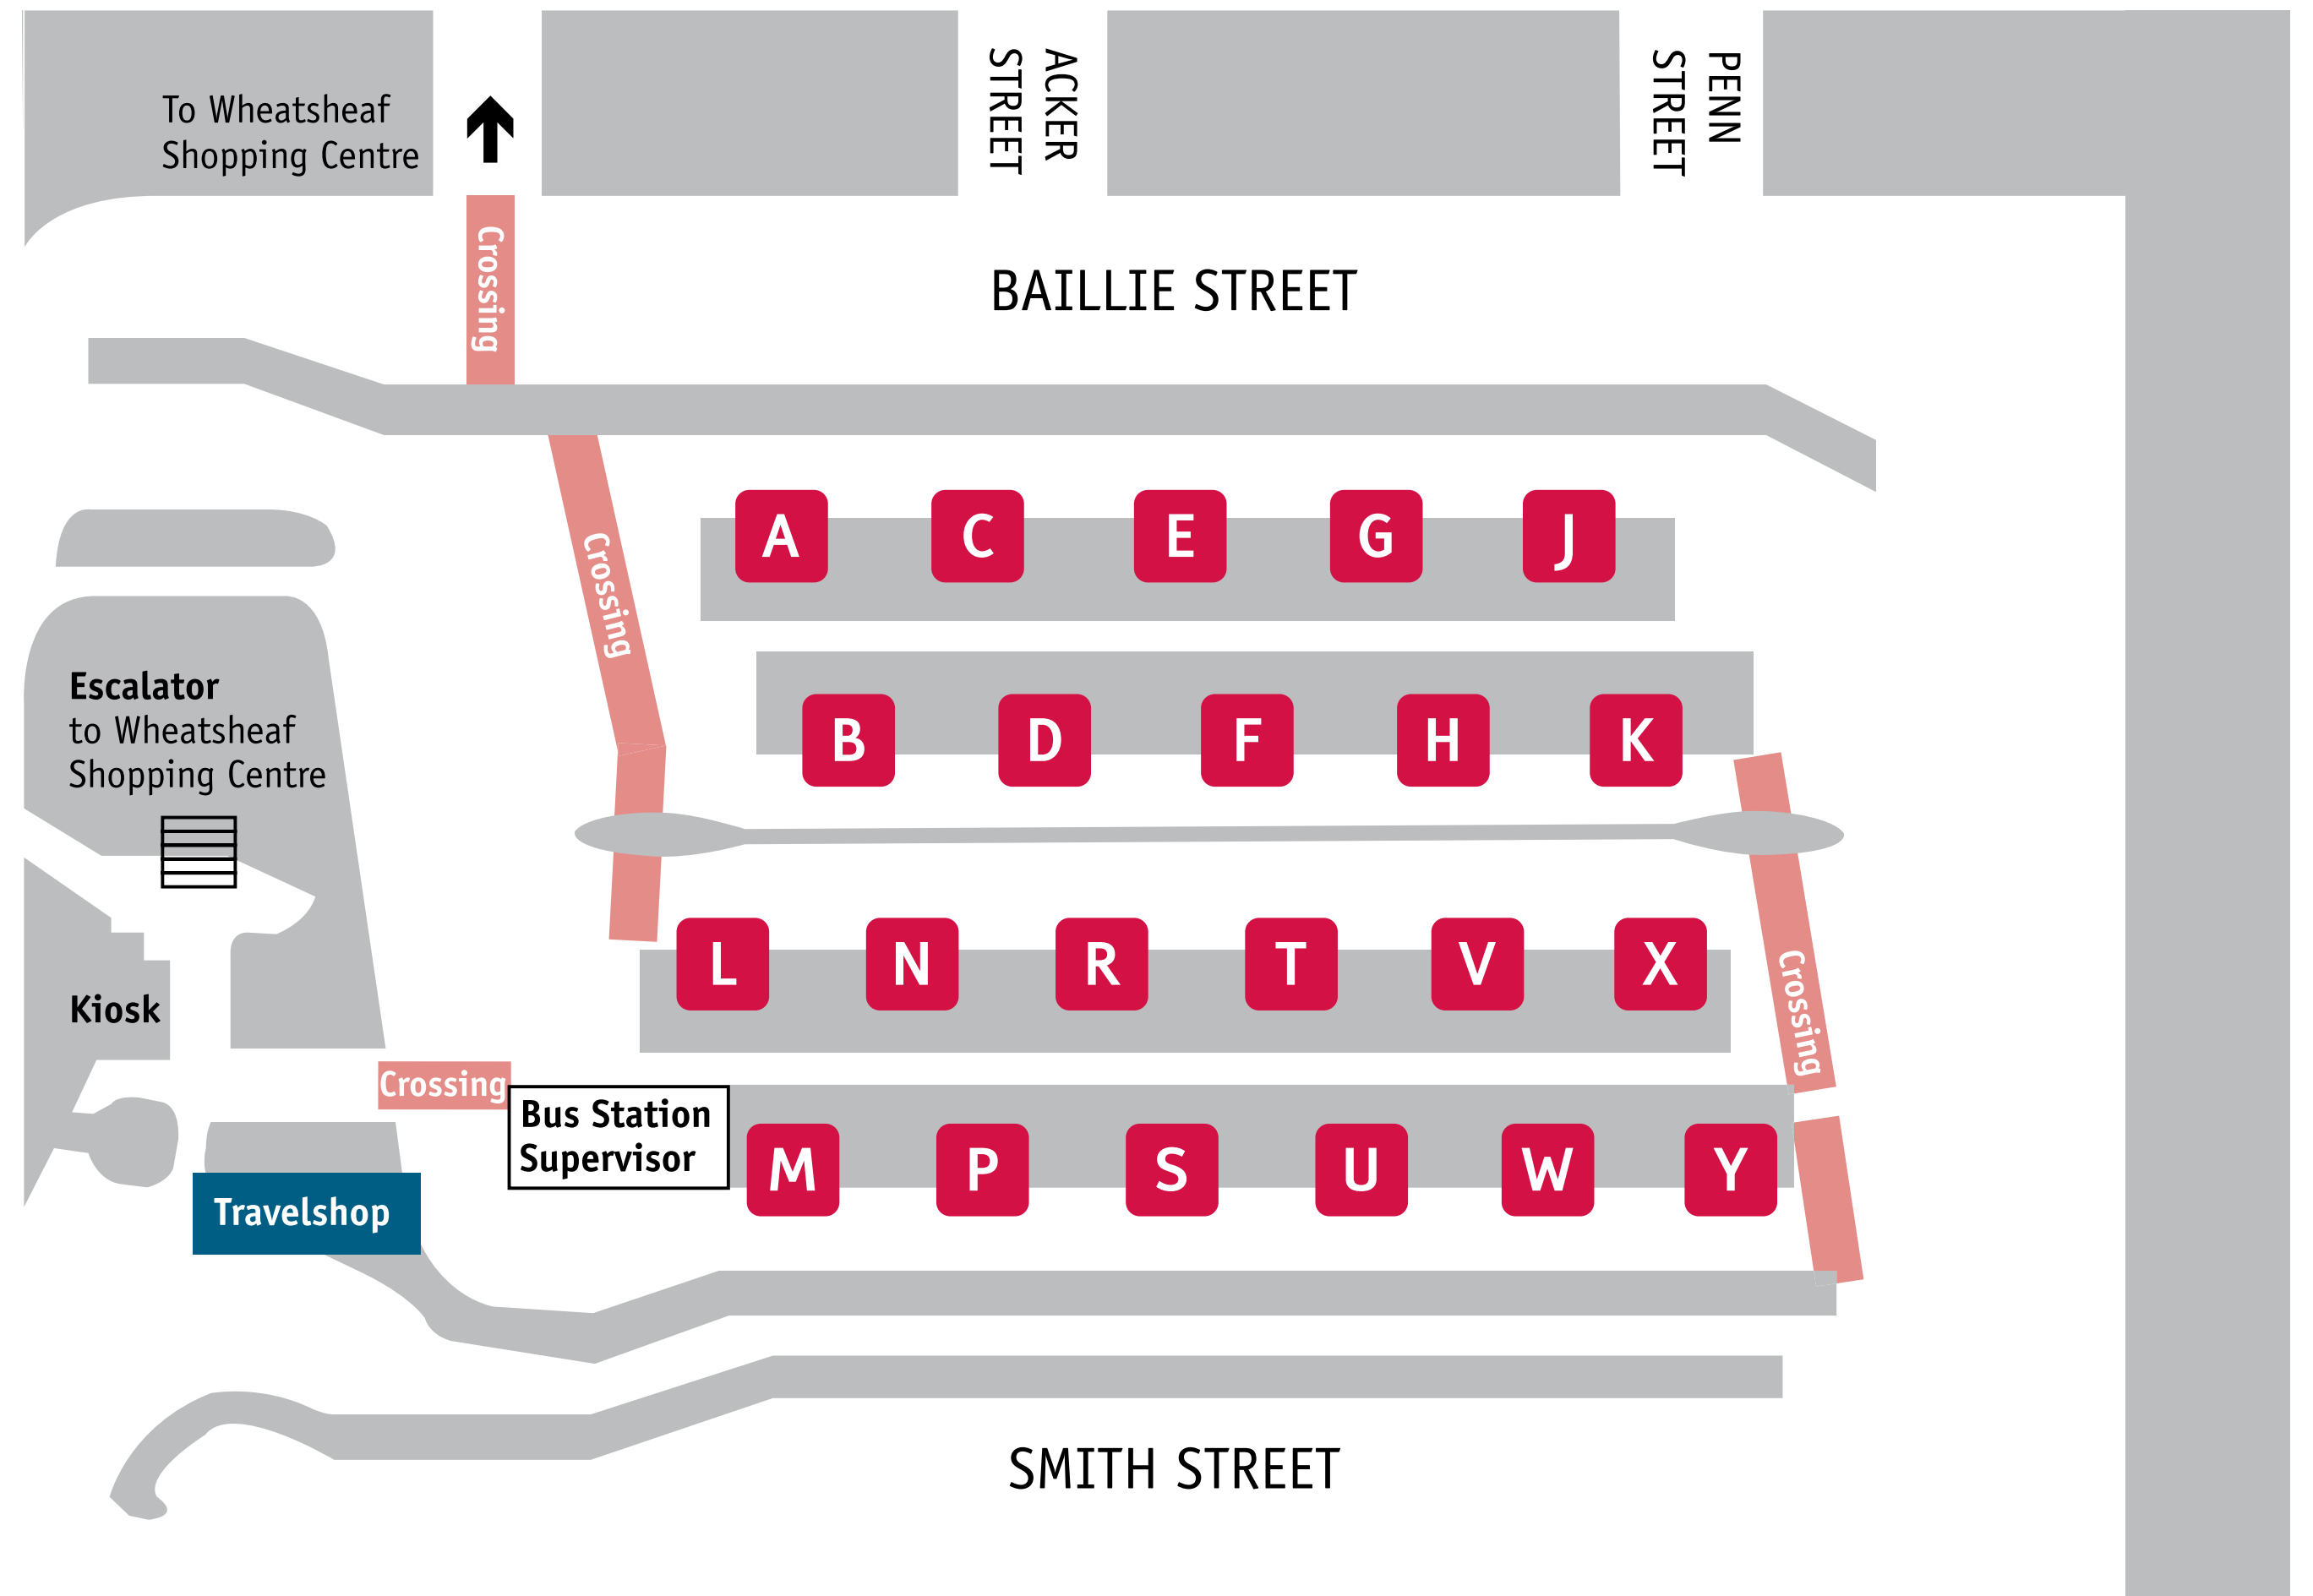

# Destination finder

Rochdale bus station

25 October 2009

## Where to catch your bus

Timetable information is displayed at bus stands in this station.

Destination	Service number	Stand letter
Accrington	464	Y
Asda, Dane Street	468* 469	P
Ashton-under-Lyne	409	K
Bacup	24† 464	Y
Bagslate	444 461	J
	468*	P
Balderstone	7	F
	24	N
	409	K
	434	U
Bamford	461	J
	468* 469	P
Baxenden	464	Y
Belfield	432 433* 434	U
Blackley	17 17A■	A
Bolton	471	B
Boundary Park	24 181 182	N
	409	K
Buckley Hall (HM Prison), Foxholes Road	441	S
Buckley Hall (HM Prison), Halifax Road	454 457	T
	455 456 458	S
	528 589 590	V
Buckstones	435	U
Burnley	589	V
Bury	58	L
	461	J
	468* 469	P
	471	B
Calderbrook	454	T
	455*	S
Caldershaw	438	E
Castleton	17 17A■ 719▲	A
	433* 434	U
Chadderton	24 181 182	N
	56 58	L
Coaches/Excursions		W
Collyhurst	17 17A■	A
Cutgate	436	G
	444 461	J
	468*	P
Daniel Fold	438	E
Darn Hill	461	J
Dearnley	454 457	T
	458	S
	528 589 590	V
Elmsfield	461	J
Facit	24† 464	Y
Failsworth	24 181 182	N
Falings Park	446 466*	X
Firgrove	56 58 451 452	L
	181 182	N
	433* 434	U
	462	R
Foxholes	441	S
Greave	436	G
	468*	P
Halifax	528 590	V
Harpurhey	17 17A■	A
Haslingden	464	Y
Hathershaw	409	K
Healey	24† 464	Y
	446 466*	X
Heap Bridge	461	J
	471	B
Hebden Bridge	590	V
Heywood	58	L
	461	J
	468■	H
	471	B
Higginshaw	56 58	L
High Crompton	435	U