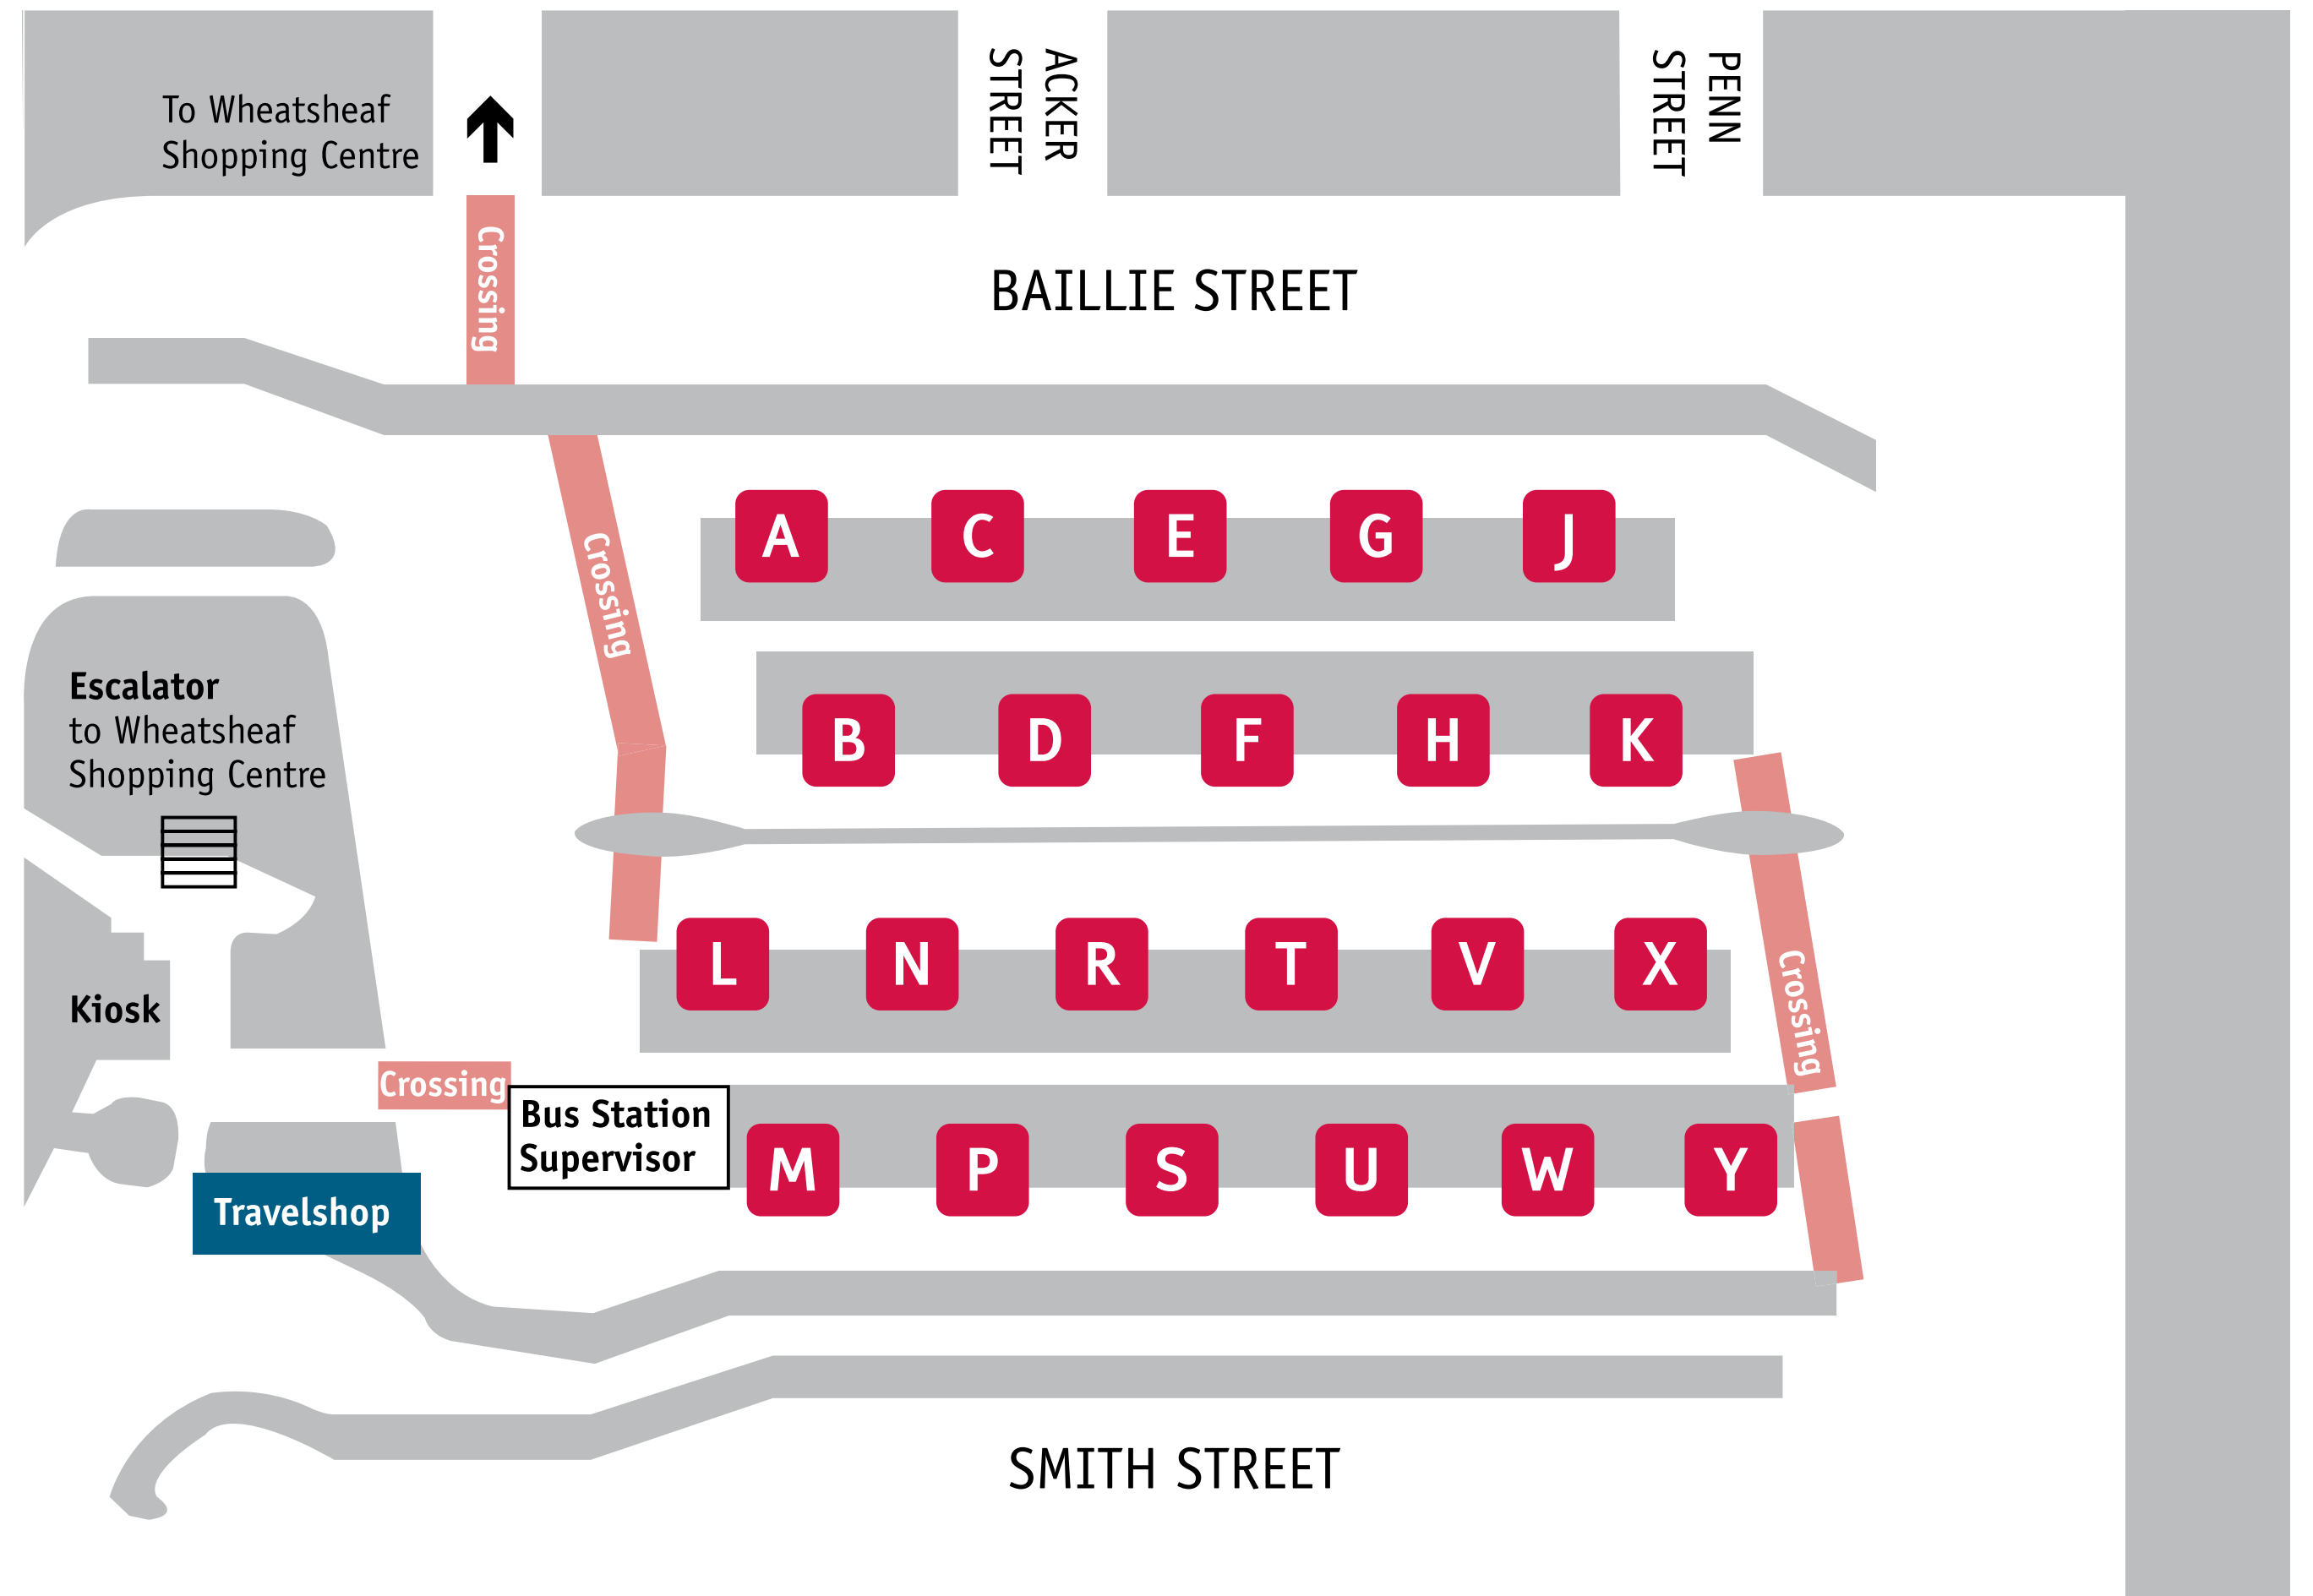

Destination finder

Rochdale bus station

19 April 2010

Where to catch your bus

Timetable information is displayed at bus stands in this station.

Destination	Service number	Stand letter
Accrington	464	Y
Asda, Dane Street	468* 469	P
Ashton-under-Lyne	409	K
Bacup	24† 464	Y
Bagslate	444 461	J
	468*	P
Balderstone	7	F
	24	N
	409	K
	434	U
Bamford	461	J
	468* 469	P
Baxenden	464	Y
Belfield	432 433* 434	U
Blackley	17 17A■	A
Bolton	471	N
Boundary Park	24 181 182	B
	409	K
Buckley Hall (HM Prison), Foxholes Road	441	S
Buckley Hall (HM Prison), Halifax Road	454 457	T
	455 456 458	S
	528 589 590	V
Buckstones	435	U
Burnley	589	V
Bury	58	L
	461	J
	468* 469	P
	471	B
Calderbrook	454	T
	455*	S
Caldershaw	438	E
Castleton	17 17A■ 719▲	A
	433* 434	U
Chadderton	24 181 182	N
	56 58	L
Coaches/Excursions		W
Collyhurst	17 17A■	A
Cutgate	436	G
	444 445 461	J
	468*	P
Daniel Fold	438	E
Darn Hill	461	J
Dearnley	454 457	T
	458	S
	528 589 590	V
Elmsfield	461	J
Facit	24† 464	Y
Failsworth	24 181 182	N
Falings Park	446 466*	X
Firgrove	56 58 451 452	L
	181 182	N
	433* 434	U
	462	R
Foxholes	441	S
Greave	436	G
	468*	P
Halifax	528 590	V
Harpurhey	17 17A■	A
Haslingden	464	Y
Hathershaw	409	K
Healey	24† 464	Y
	446 466*	X
Heap Bridge	461	J
	471	B
Hebden Bridge	590	V
Heywood	58	L
	461	J
	471	B
Higginshaw	56 58	L
High Crompton	435	U
Higher Blackley	56	L

Destination	Service number	Stand letter
Hollingworth Lake	452	L
	455 456	S
Hopwood Hall College	719▲	A
H Hospitals - see end of list		
Howarth Cross	432 433*	U
	454 457	T
	455 456 458	S
	528 589 590	V
Ings Lane	436	G
	438	E
Jericho	468* 469	P
Kingsway	433* 434	U
Kirkholt	6 7	F
	434	U
Ladyhouse	462	R
Lane Head	438	E
Littleborough	452	L
	454 457	T
	455 458	S
	528 589 590	V
Lower Fold	446 466*	X
Low Hill	458	S
Manchester	17 17A■	A
	24 181 182	N
Marland	442	E
	471	B
Middleton	17 17A■	A
	56 58	L
Miles Platting	24 181 182	N
Mills Hill	56 58	L
Milnrow	56 58 451 452	L
	181 182	N
	462	R
Morrisons, Kingsway	434	U
National Express		W
Newbold	56 58 451 452	L
	181 182	N
	433* 434	U
	462	R
Newhey	56 58 451	L
	181 182	N
Newton Heath	24 181 182	N
Norden	444	J
Oldham	56 58	L
	409	K
Peppermint Bridge	451	L
Queensway	6	F
	433* 434	U
Queen Victoria Street	7	F
Rawtenstall	464	Y
Ring and Ride		M
Ripponden	528	V
Rochdale Cemetery	436	G
	468* 469	P
Rochdale Train Station	181● 182◆	N
	471	B
	719▲	A
Royton	24 181 182	N
	409	K
School Services		W
Shaw	56 58	L
	181 182	N
	435	U
Shawclough	446 466*	X
Shawfield	445	J
Shawforth	24† 464	Y
Shore	454	T
	455*	S
Smallbridge	454 457	T
	455 456 458	S
	528 589 590	V

Destination	Service number	Stand letter
Smithy Bridge	452	L
	455 456	S
Spotland Bridge	438	E
	444 445 461	J
Stake Hill Industrial Estate	17A■	A
Stanney Brook	432	U
Stansfield	454 457	T
	455*	S
Sudden	17 17A■ 719▲	A
	442	E
	471	B
Summit (Littleborough)	589 590	V
Summit (Royton)	24	N
	409	K
Syke	440	X
	441	S
Tesco, Sudden	Free bus (Tuesday)	W
	17 17A■ 719▲	A
	442	E
	471	B
Thornham	24	N
	409	K
Todmorden	589 590	V
Tottington	468* 469	P
Turf Hill	433* 434 435	U
Wallbank	446 466*	X
Wardle	456 458	S
Whitworth	24† 464	Y
	446 466*	X
H Hospitals		
Fairfield General Hospital	468* 469	P
Highfield Hospital	17 17A■ 719▲	A
	442	E
	471	B
North Manchester General Hospital	56	L
Rochdale Infirmary	440	X
Royal Oldham Hospital	182	N
	409	K