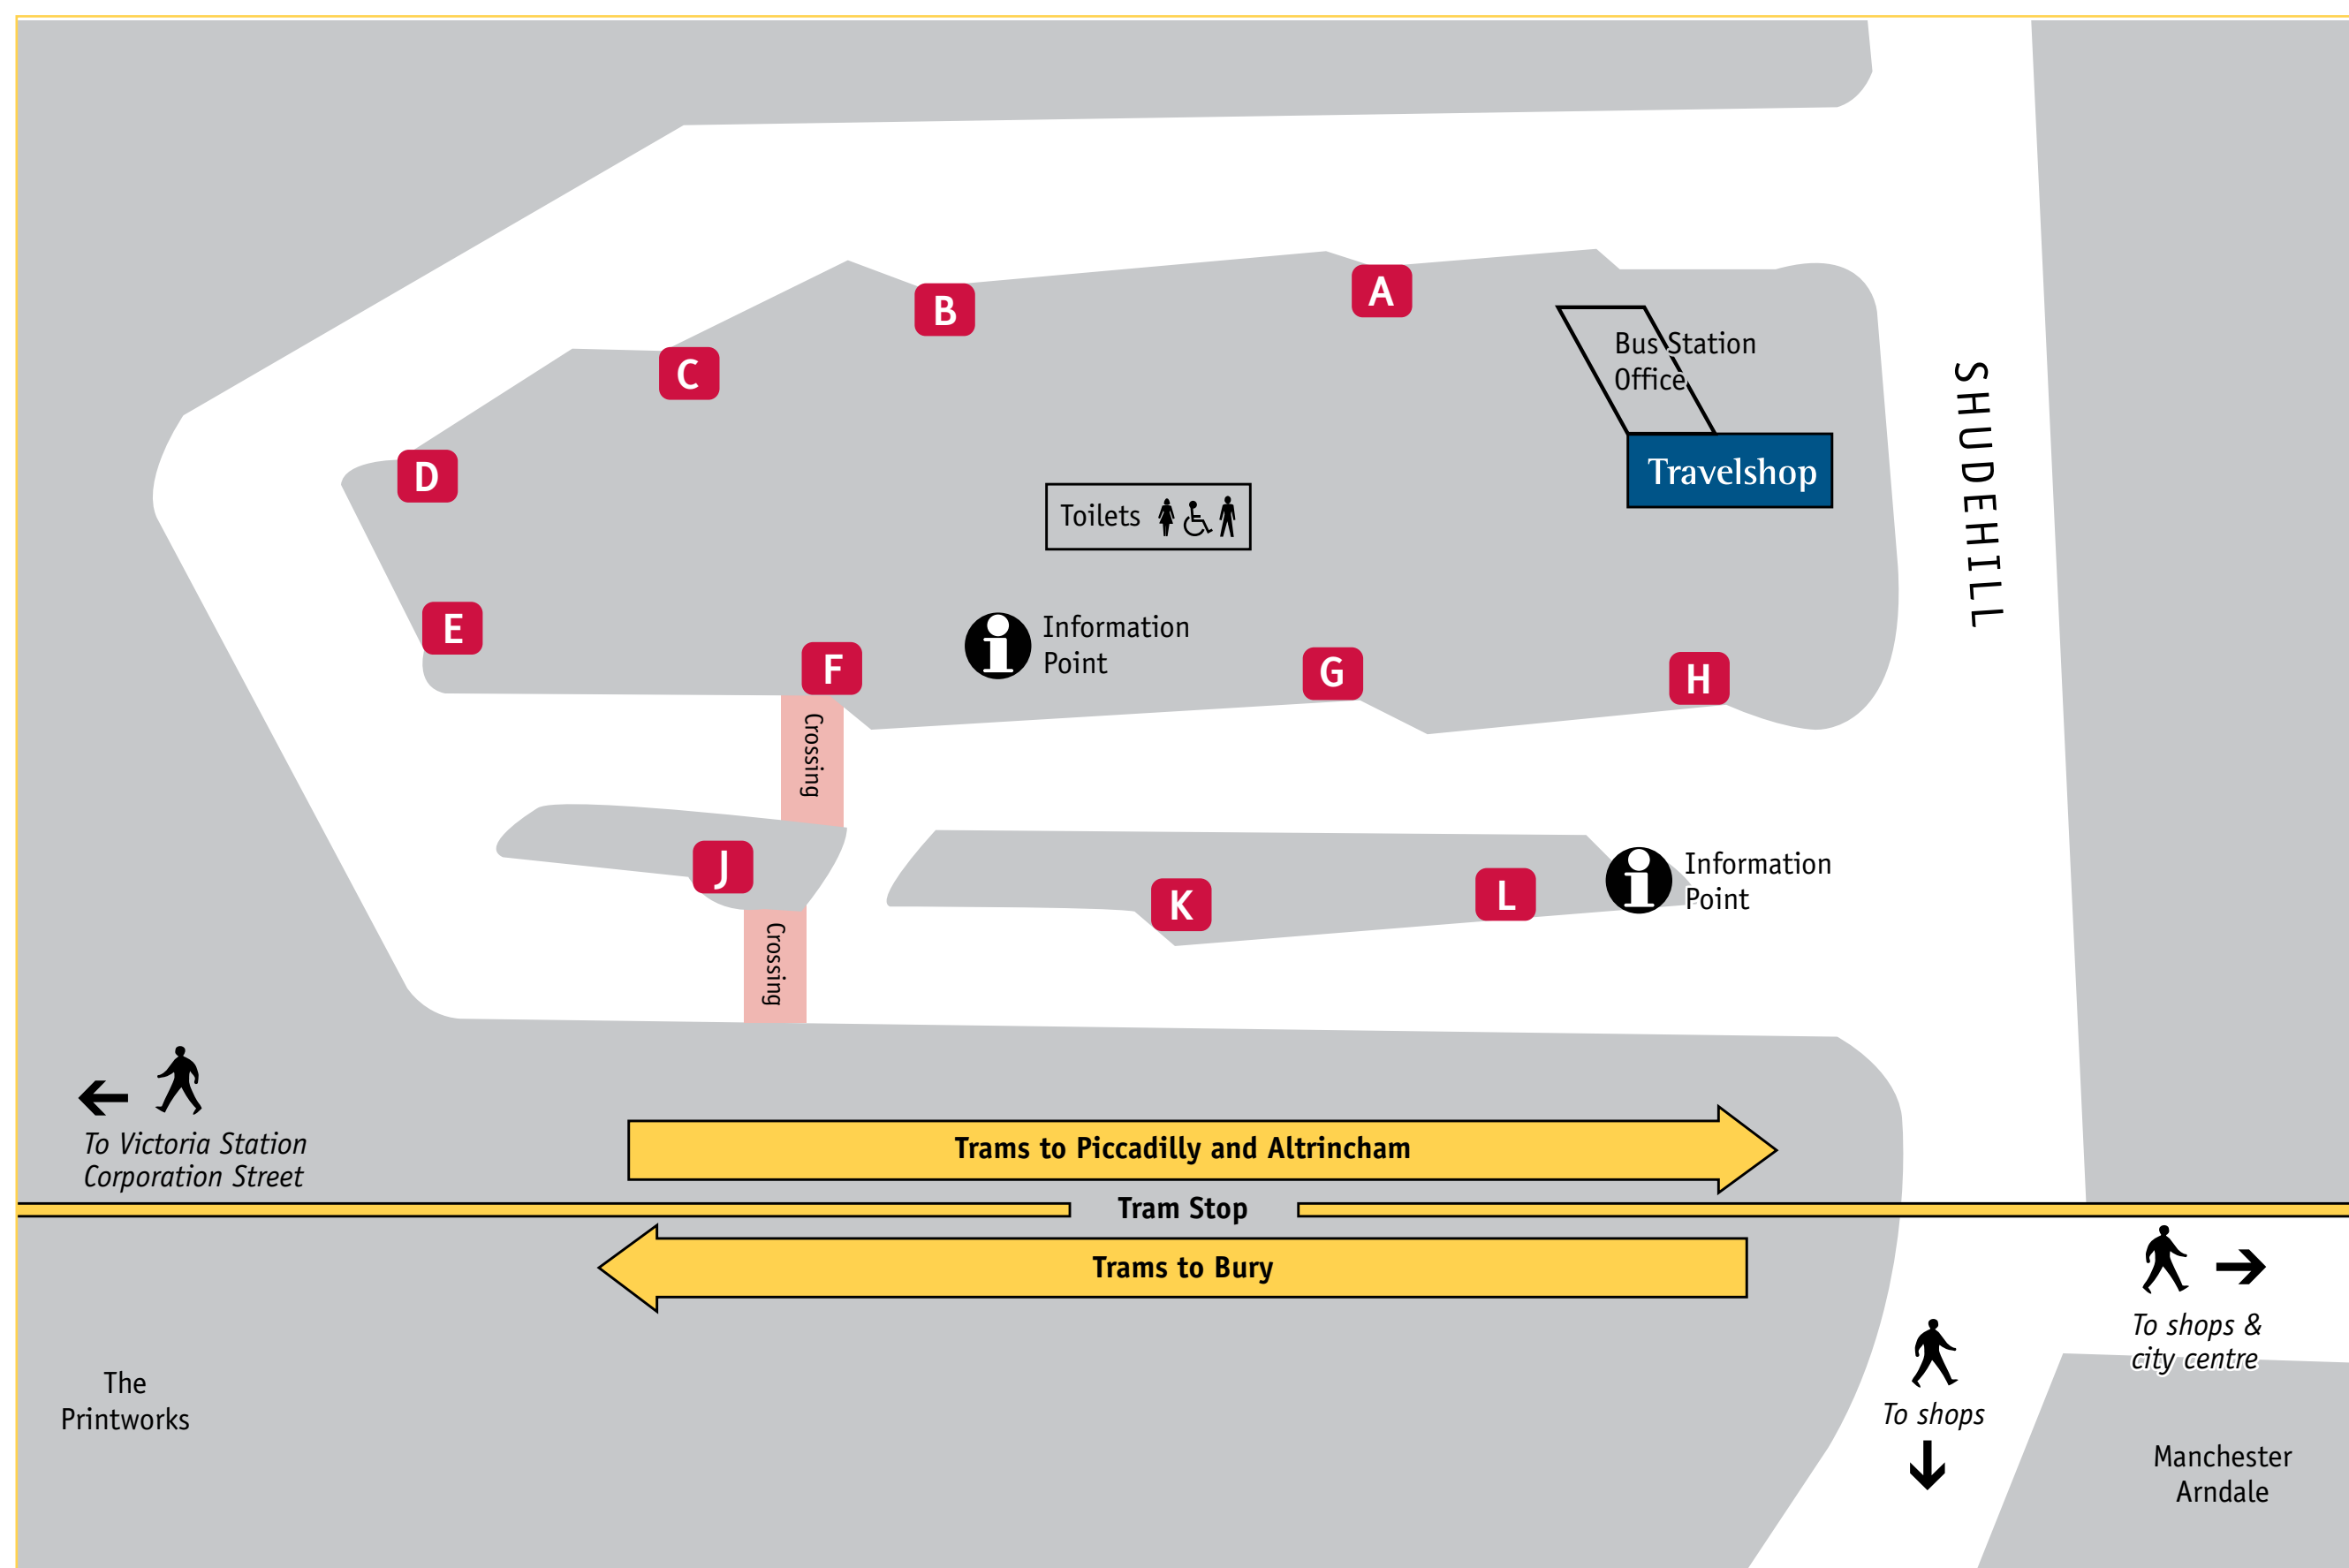

Where to catch your bus

Timetable information is displayed at bus stands in this station.

Destination	Service number	Stand letter
Alkrington	17 (First and JPT evenings) 17A	C
	17 (JPT daytime) 122† 123	B
	17	K
Altrincham	264	D
	Metrolink Tram	
Astley	26	L
Atherton	39	L
Bank House	89	D
	156	B
Besses o' th' Barn	93	F
	135 137 138*	L
	Metrolink Tram	
Blackford Bridge	93	F
	135 137 138*	L
Blackley	17 (First and JPT evenings) 17A	C
	17 (JPT daytime) 64 122† 123 156 164* 165*	B
	17	K
Blackpool	X61	G
Bolton	8	H
	8	L
Boothstown	26	L
Bowker Vale	89	D
	X35	L
	Metrolink Tram	
Brindle Heath	31	E
Broadheath	264	D
	Metrolink Tram	
Brookhouse	10	F
Brooklands	Metrolink Tram	
Broughton	96 98 137 138*	L
Bury	93	F
	98 135 137 138* X35	L
	Metrolink Tram	
Cadishhead	67 100	K
Carr Clough	93	F
Castlefield	2	J
	70▲	E
Castleton	17 (First and JPT evenings) 17A	C
	17 (JPT daytime)	B
	17	K
Charlestown (Salford)	10 93 110	F
	27	E
Cheetham	89	D
	123	B
	135	L
Cheetham Hill, Centre	89	D
	135	L
Cheetham Hill, Half Way House	135 137 138*	L
Chorley	X61	G
Clifton	8	H
	8	L
	70▲ 71 73	E
Coaches		G
Collyhurst	17 (First and JPT evenings) 17A	C
	17 (JPT daytime) 64 122† 123 156 164* 165*	B
	188	B
	17	K
Cornbrook	264	D
	Metrolink Tram	
Crumpsall	89	D
	Metrolink Tram	
Dam Head	64 164* 165*	B
Deansgate Station	2	J
	264	D
	Metrolink Tram	
Eccles	10 110	F
	67 100	K
	70▲	E
Ellesmere Park	27 70▲ 71 73	E
Failsworth	82	K
Farnworth	8	H
	8	L
	31	E
G-Mex	Metrolink Tram	
Harpurhey	17 (First and JPT evenings) 17A	C
	17 (JPT daytime) 64 122† 123 164* 188	B
	17	K

Destination	Service number	Stand letter
Heaton Park, Bury Old Road	135 137 138*	L
	Metrolink Tram	
Heaton Park, Middleton Road	64 156 164* 165*	B
	X35	L
Heywood	164*	B
Higher Blackley	64 156 164* 165*	B
	89	D
Higher Broughton	96 98	L
Hillock	93	F
	137 138*	L
Holcombe Brook	X35	L
Hollin	164*	B
Hollins	137 138*	L
Hollins Green	100	K
Hollinwood	82	K
Hopwood	164*	B
Horwich	X61	G
Hospitals – see end of list		
Irlam	67 100	K
Irlams o' th' Height	8	H
	8 39	L
	31	E
Kearsley	8	H
	8	L
Kersal	93	F
Langley	122† 123 156	B
Leigh	26 39	L
Little Hulton	31	E
	39	L
Liverpool Airport	Terravision	G
Lostock (Bolton)	X61	G
Lower Broughton	10 93 110	F
	27	E
	98 137 138*	L
Megabus		G
Middleton	17 (First and JPT evenings) 17A	C
	17 (JPT daytime) 64 122† 123 156 164*	B
	17	K
Miles Platting	82	K
Monsall	89	D
Monton	70▲	E
Moorside	31	E
	39	L
Moses Gate	8	H
	8	L
Moston	89	D
Newton Heath	82	K
Oldham	64	B
	82	K
Old Trafford	264	D
	Metrolink Tram	
Ordsall	70▲ 71 73	E
Oxford Road Station	2	J
Patricroft	10 110	F
	67 100	K
Peel Green	10	F
	67 100	K
Pendlebury	8	H
	8	L
	70▲ 71 73	E
Pendleton	8	H
	8 26 39	L
	10 110	F
	27 31 70▲ 71 73	E
	67 100	K
	X61	G
Piccadilly Gardens	Metrolink Tram	
Piccadilly Station	Metrolink Tram	
Pilsworth	138*	L
Preston	X61	G
Prestwich	93	F
	96▲ 98	L
	Metrolink Tram	
Radcliffe	98	L
	Metrolink Tram	
Ramsbottom	X35	L
Rhodes	64 156 164*	B