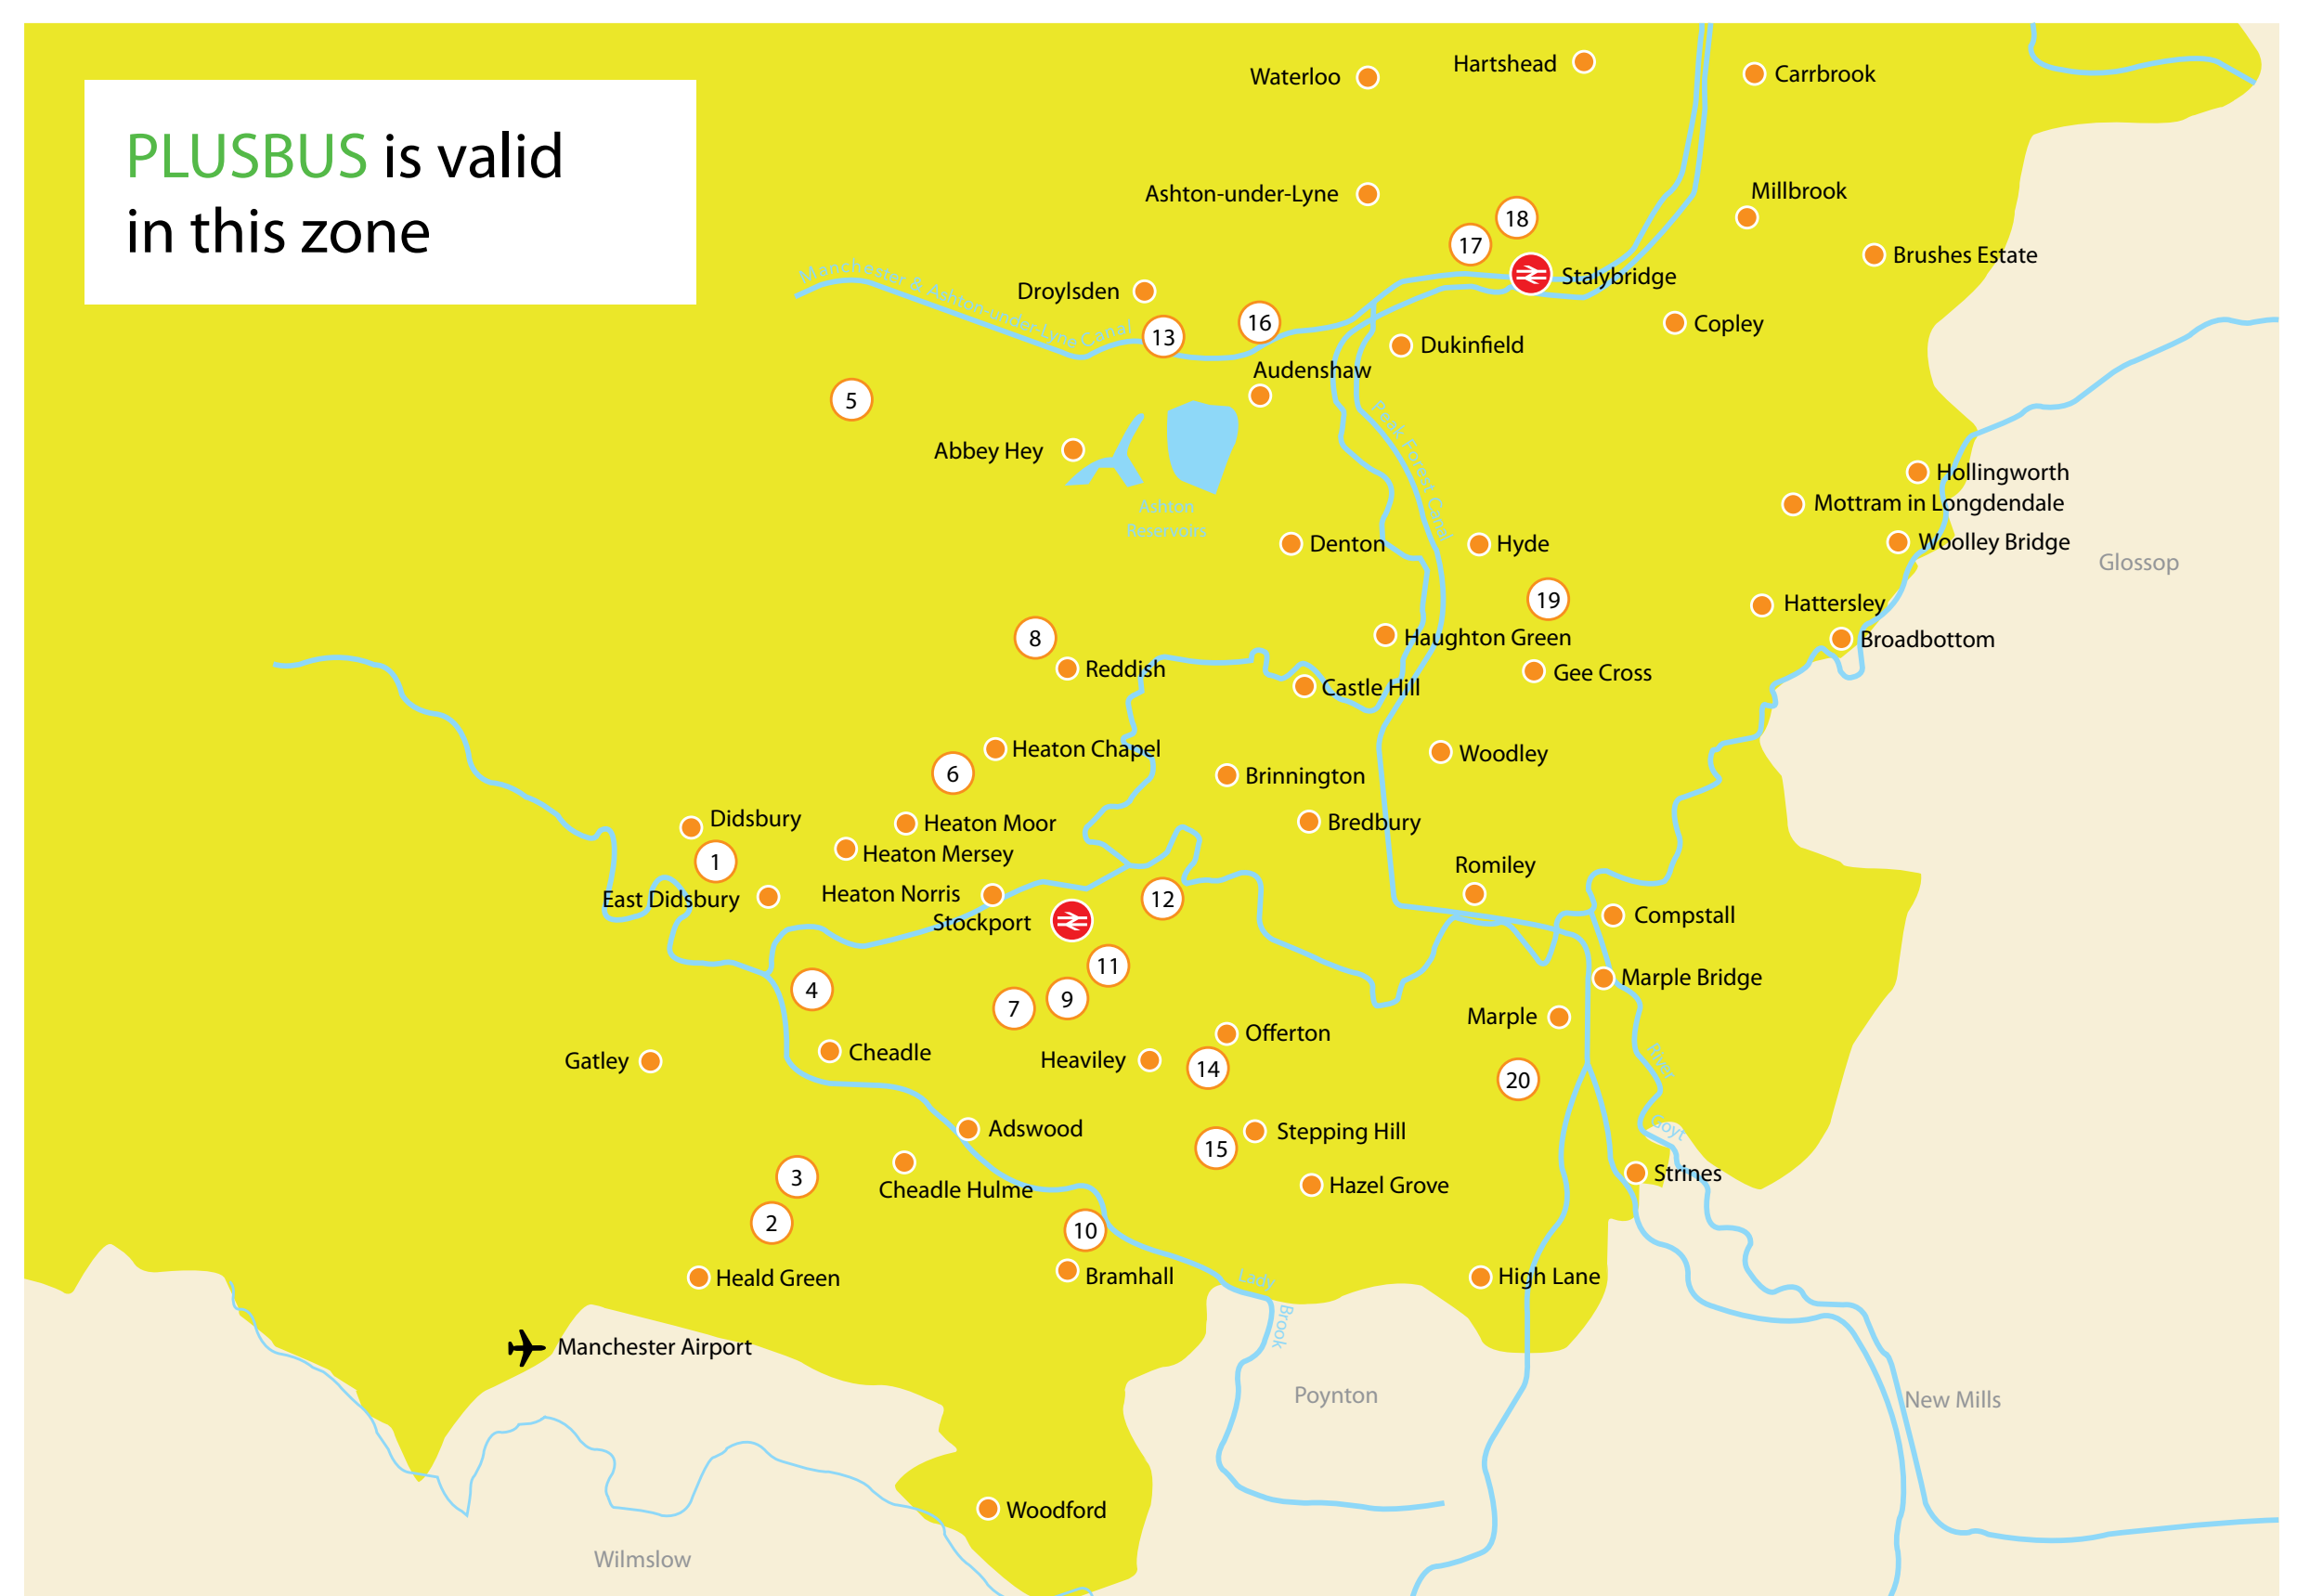

# Destination finder

Stalybridge Bus Station and Train Station

19 April 2010

## Where to catch your bus

Timetable information is displayed at bus stands in this station.

Destination	Service	Stand
Abbeyhills	408	B, E
Ancoats	217	D
	218	B
	236 237	D, E
Ashton-under-Lyne	218	B
	219 236 237 239	D, E
	348 353 354 387 389 S48	C, E
	<b>Train</b>	
Audenshaw	217	D
	218	B
	219 236 237	D, E
	220	D, F
Beswick	219	D, E
	220	D, F
Bradford	217	D
	218	B
	236 237	D, E
Broadbottom	239	A, F
Brushes Estate	218	B
Buckstones	408	B, E
Carrbrook	218 343	B
	348 S48	B, F
Carrcote	353 354	B, E
Charlestown	239	A, F
Charlesworth	239	A, F
City of Manchester Stadium	217	D
	218	B
	236 237	D, E
Clayton	217	D
	218	B
	236 237	D, E
Copley	348 S48	B, F
Dacres	354	B, E
Delph	353 354	B, E
Denshaw	354	B, E
Dinting	236 237 239	A, F
Dobcross	353 354	B, E
Droylsden	217	D
	218	B
	236 237	D, E
Dukinfield	217	D
	220	D, F
	343 344	C
	389	A, F
Fairfield	219	D, E
	220	D, F
Flowery Field	343 344	C
	389	A, F
Friezland	353	B, E
Gamesley	239	A, F
Gee Cross	389	A, F
Glodwick	408	B, E
Glossop	236 237 239	A, F
Godley	387	A, F
Greenfield	353 354	B, E
	<b>Train</b>	
Grotton	343	B
Guide Bridge	219	D, E

- Train Station
- 1 Fletcher Moss Museum & Botanical Gardens
- 2 Cheadle Royal Hospital
- 3 Cheadle Royal Shopping Centre
- 4 The Alexandra Hospital
- 5 Belle Vue Greyhound Stadium
- 6 North Area College
- 7 Stockport County FC, Edgeley Park
- 8 Ridge Danvers College
- 9 St Thomas Hospital
- 10 Bramall Hall
- 11 Stockport College
- 12 Stockport Museum
- 13 Tameside College
- 14 Cherry Tree Hospital
- 15 Stepping Hill Hospital
- 16 Snipe Retail Park
- 17 Tameside College
- 18 Tameside General Hospital
- 19 Hyde Hospital
- 20 Ridge Danvers College