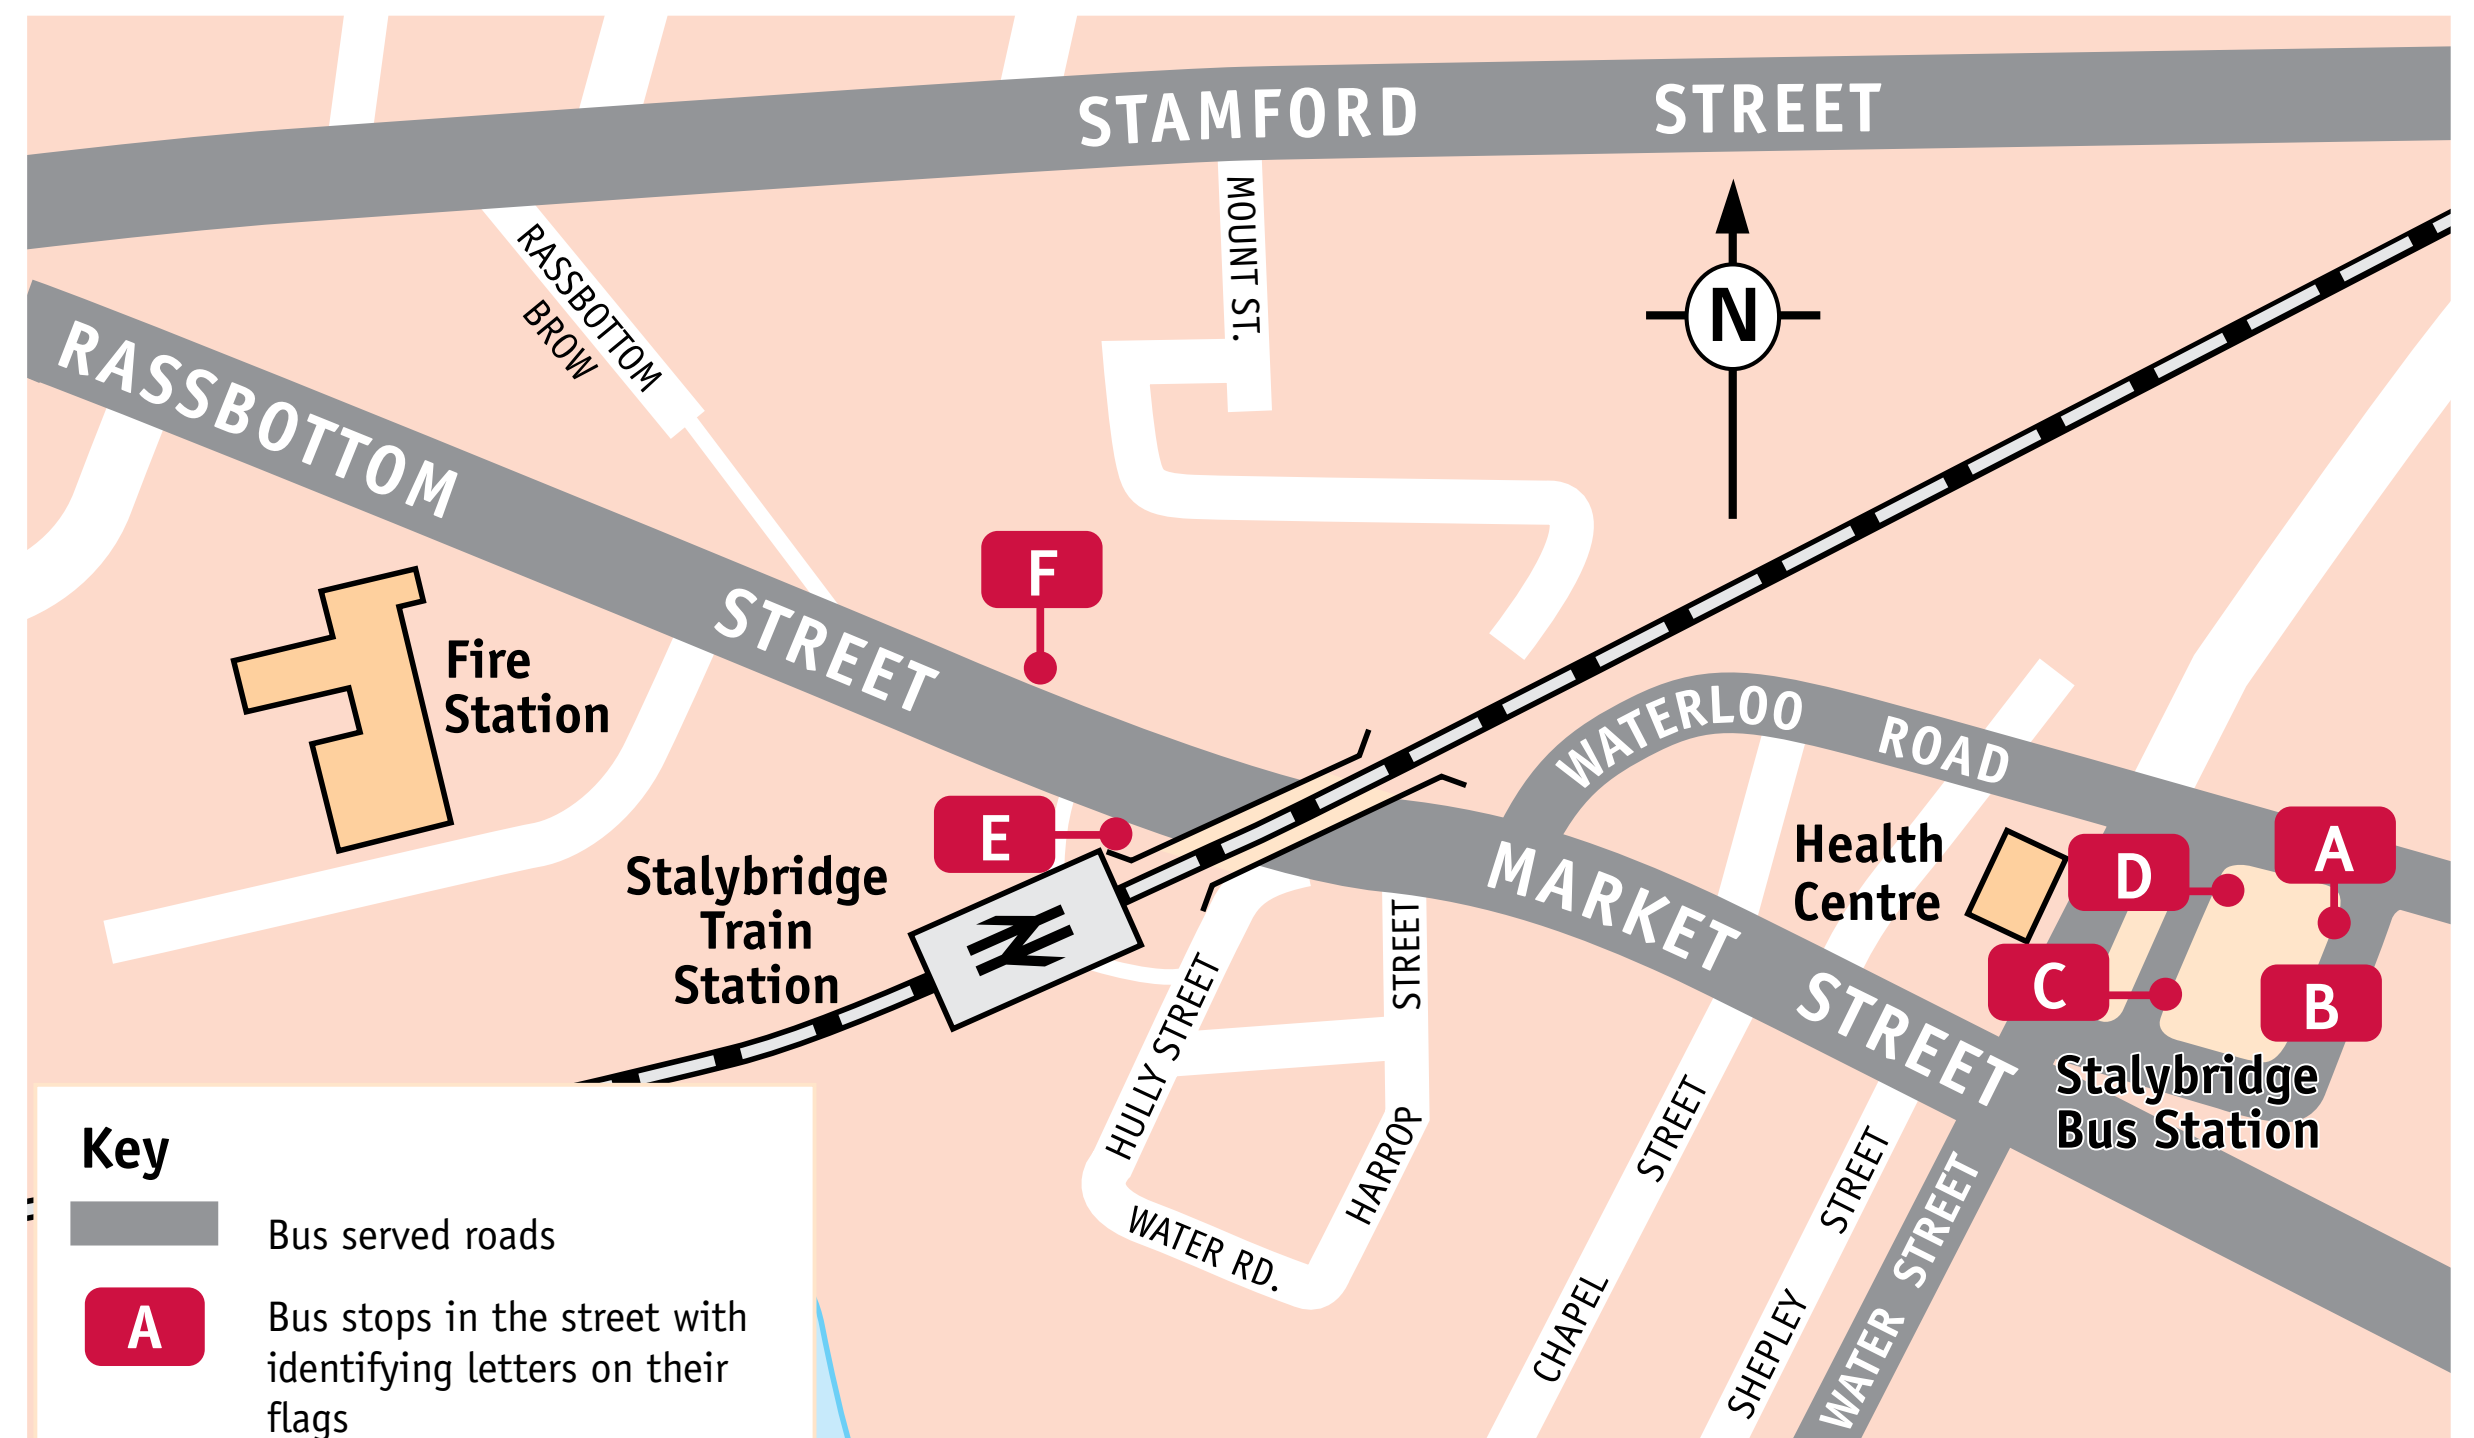

Destination finder

Stalybridge Bus Station and Train Station

19 April 2010

Where to catch your bus

Timetable information is displayed at bus stands in this station.