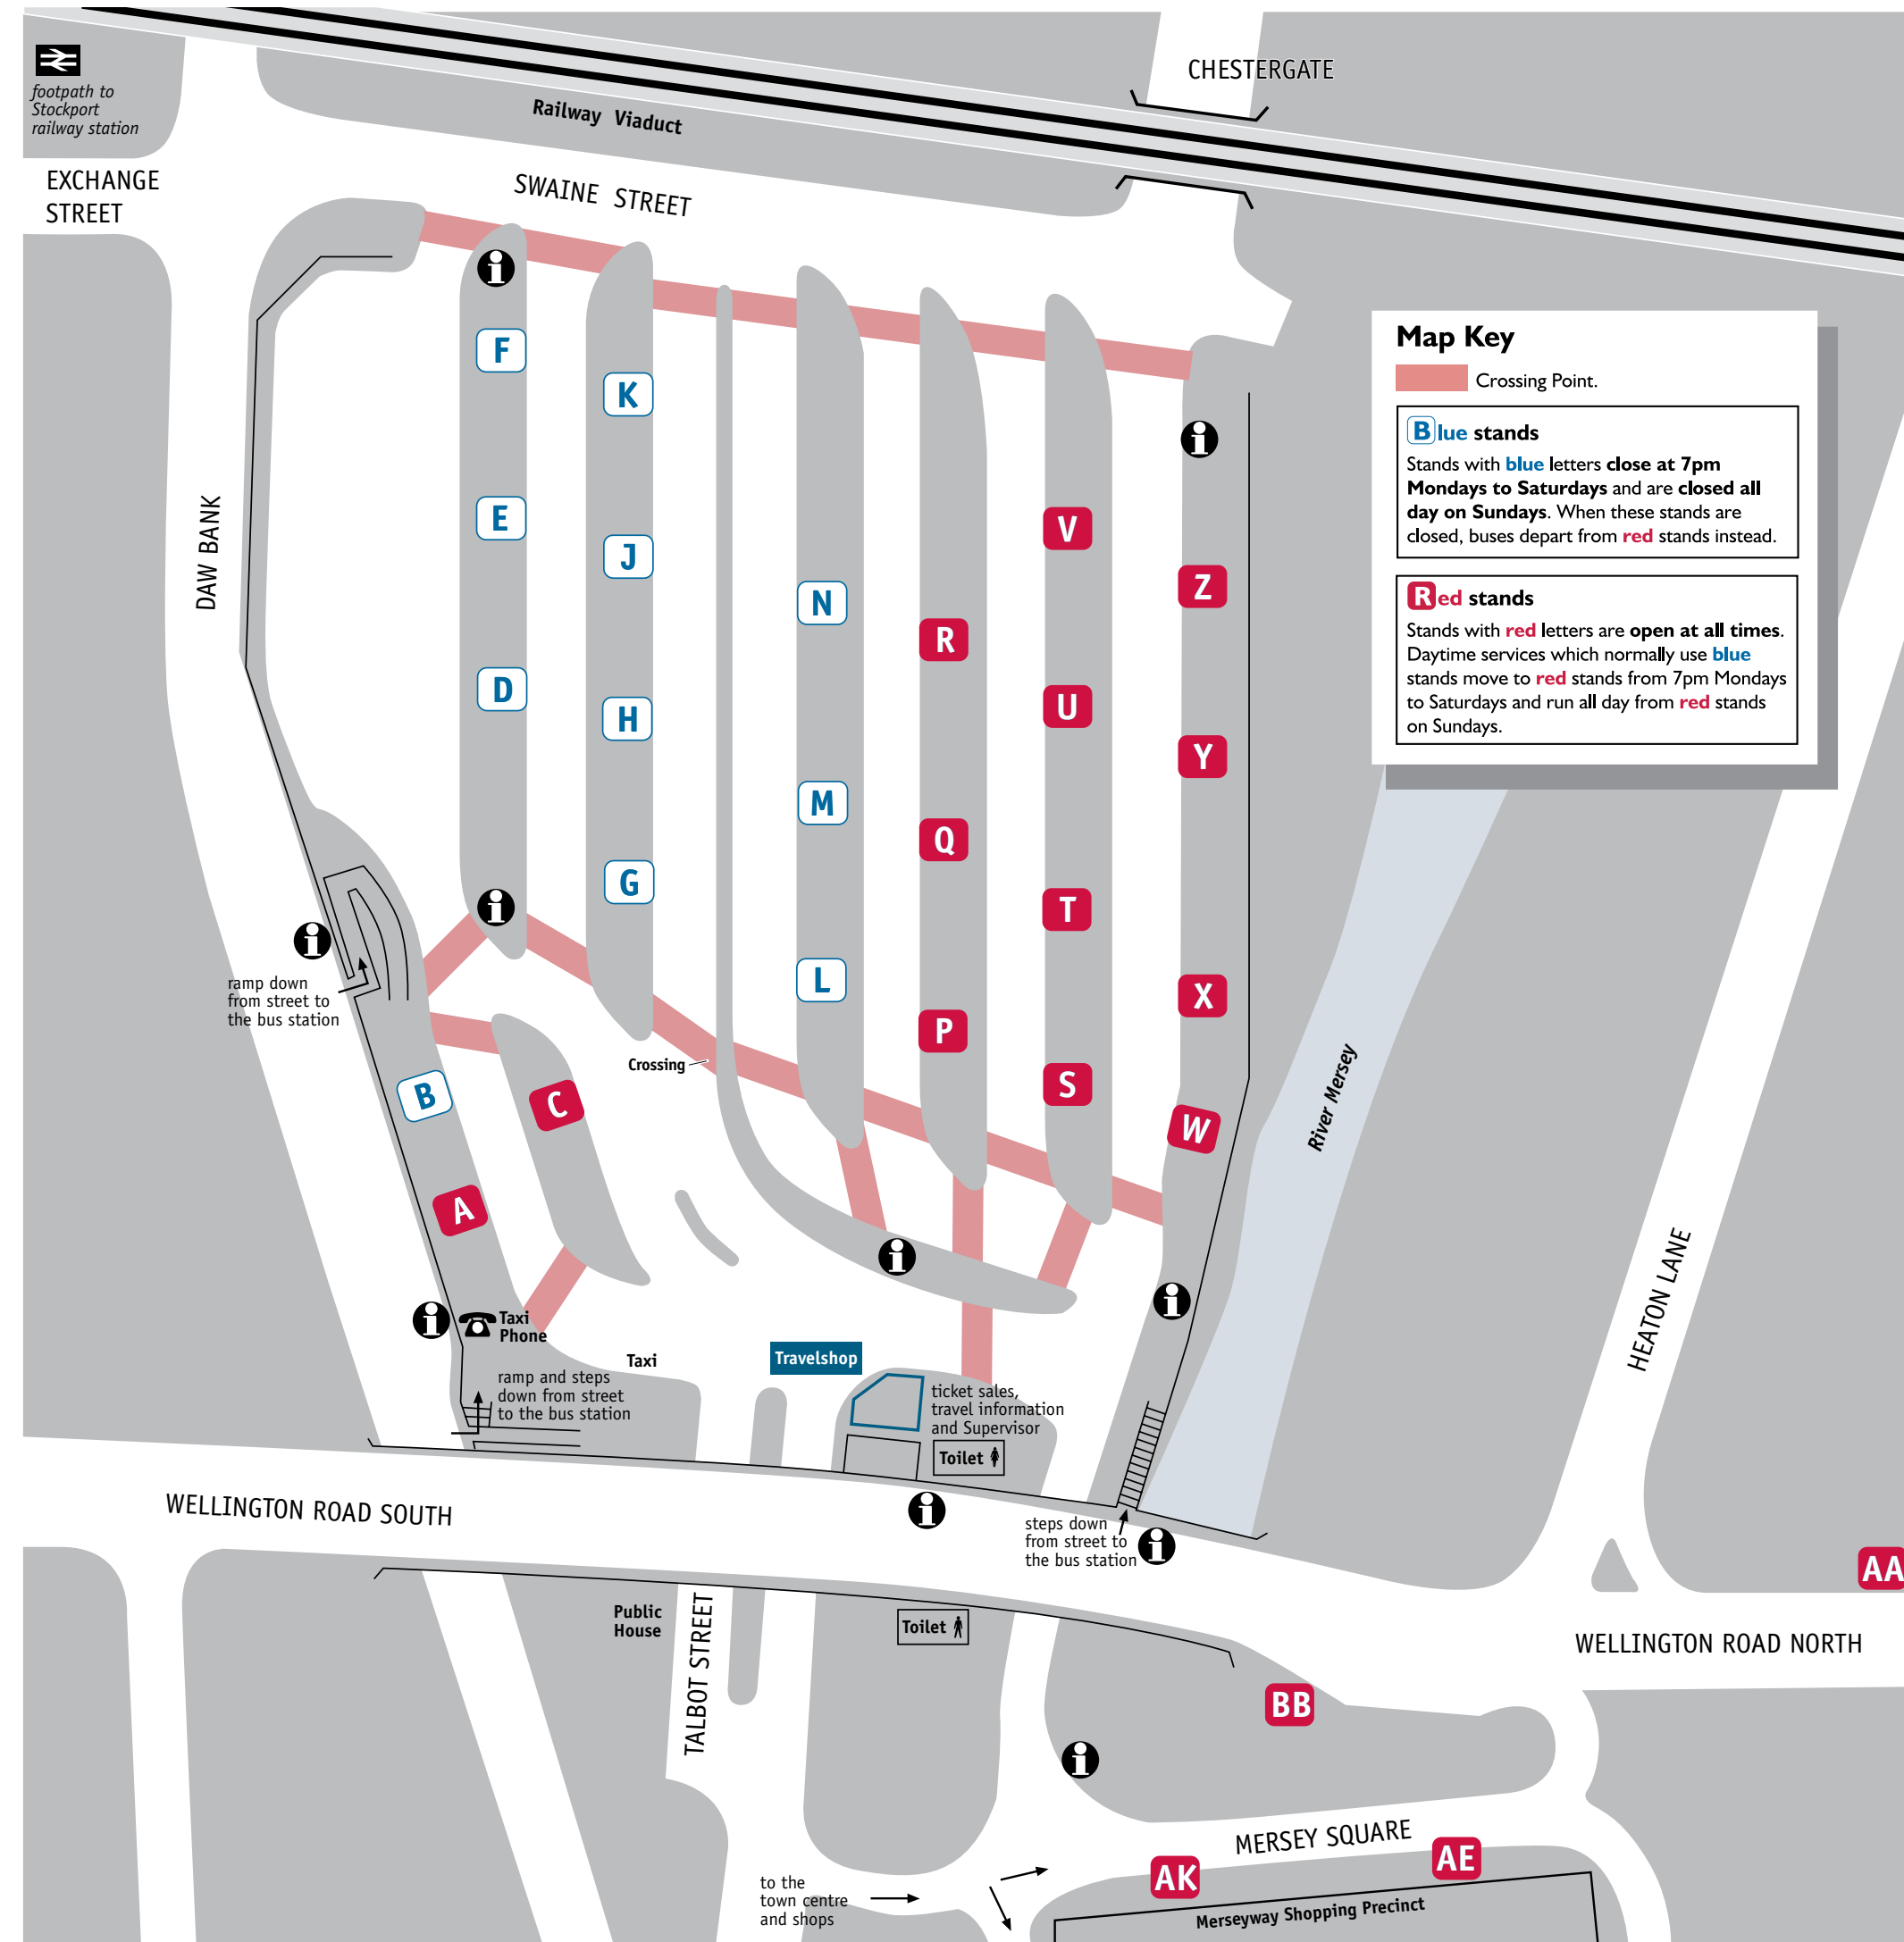

Destination finder

Stockport bus station

11 April 2010

Where to catch your bus

Timetable information is displayed at bus stands in this station.

Destination	Service Number	Before 7pm Mon to Sat Stand Letter	After 7pm and Sundays Stand Letter	
Adswold	307	K	no service	
	309	M	V	
	310	K	W	
	313	L	P	
Altrincham	368 369 X69	Q	Q	
	11	M	U	
Ashton-under-Lyne	370 371	G	W	
	7 317	T	T	
Belle Vue	330	U	U	
	173	AA	no service	
Bolton	203	S	S	
	22	H†	Y†	
Bosden Farm	364	W	no service	
	375	Y	no service	
Bramhall	307	K	no service	
	308	W	no service	
	378	N	T	
	390	F	no service	
Bramhall Green	307	K	no service	
	308	W	no service	
	378	N	T	
Bramhall North Park Road	372	N	no service	
	Bredbury	330	U	U
380 384		V	V	
381 386		V	no service	
328		Q	Q	
Bridge Hall Estate	322 327	Y	no service	
	324	no service	Z	
Brinnington	325	Z	Z	
	381	V	no service	
	22	H†	Y†	
	179	F	W	
Burnage	197	J	T	
	199 TP	B	Y	
	67	R	R	
Chapel-en-le-Frith	199 TP	B	Y	
	11	M	U	
Cheadle	309	M	V	
	310 312	K	W	
	371	G	W	
	11	M	U	
Cheadle Heath	307	K	no service	
	310 312	K	W	
	371	G	W	
Cheadle Hulme	307	K	no service	
	308	W	no service	
	313	L	P	
	368 369 X69	Q	Q	
Cheadle Royal	312	K	W	
	22	H†	Y†	
Chorlton	23 23A	D	Y	
	Colshaw Farm	378	N	T
383		R	R	
384		V	V	
307		K	no service	
Councillor Lane	309	M	V	
	310	K	W	
	317	T	T	
Dane Bank	309	M	V	
	372	N	no service	
	374 378	N	T	
Davenport Station	22	H†	Y†	
	23 23A	D	Y	
Davyhulme	22	H†	Y†	
	23 23A	D	Y	
	317	T	T	
	324	no service	Z	
Denton	327	Y	no service	
	317	T	T	
	324	no service	Z	
Derby	TP	B	Y	
	23 23A	D	Y	
	42	E	X	
	370	G	W	
Didsbury	199 TP	B	Y	
	360	W	no service	
Disley	199 TP	B	Y	
	360	W	no service	
Drolyden	7	T	T	

Destination	Service Number	Before 7pm Mon to Sat Stand Letter	After 7pm and Sundays Stand Letter	
Dukinfield	330	U	U	
	23 23A	D	Y	
	42	E	X	
	179	F	W	
East Didsbury	370	G	W	
	11	M	U	
	310	K	W	
	328 368 369 X69	Q	Q	
Edgeley	371	G	W	
	11	M	U	
	310	K	W	
	X69	Q	Q	
Gatley	371	G	W	
	11	M	U	
	310	K	W	
	X69	Q	Q	
Gee Cross	371	G	W	
	11	M	U	
	310	K	W	
	X69	Q	Q	
Gorton	371	G	W	
	11	M	U	
	310	K	W	
	X69	Q	Q	
Greave	371	G	W	
	11	M	U	
	310	K	W	
	X69	Q	Q	
Green End	22	H†	Y†	
	179	F	W	
	197	J	T	
	312	K	W	
Grove Lane	313	L	P	
	378	N	T	
	317	T	no service	
	378	N	T	
Guide Bridge	378	N	T	
	312	K	W	
	313	L	P	
	378	N	T	
Handforth	317	T	no service	
	378	N	T	
	312	K	W	
	313	L	P	
Handforth Dean	378	N	T	
	317	T	no service	
	378	N	T	
	312	K	W	
Harrytown	380 384	V	V	
	381	V	no service	
	383	R	R	
	322	Y	no service	
Haughton Green	322	Y	no service	
	324	no service	Z	
	358	R	R	
	360	W	no service	
Hayfield	108 (Sundays* only)	no service	W	
	192	BB	BB	
	199 391 TP	B	Y	
	307	K	no service	
Hazel Grove	308 360	W	no service	
	375	Y	no service	
	390	F	no service	
	392 393	B	no service	
Hazel Grove Station	307	K	no service	
	308	W	no service	
	374	N	T	
	312	K	W	
Heald Green	368 369 X69	Q	Q	
	173	AA	no service	
	191 192	AA	AA	
	328	P	P	
Heaton Chapel	23 23A	D	Y	
	42	E	X	
	179	F	W	
	370	G	W	
Heaton Mersey	22	H†	Y†	
	197	J	T	
	364	AA	no service	
	23 23A	D	Y	
Heaton Moor	42	E	X	
	179	F	W	
	370	G	W	
	22	H†	Y†	
Heaton Norris	173 191 364	AA	no service	
	192	AA	AA	
	199 TP	B	Y	
	360	W	no service	
Didsbury Road	199 TP	B	Y	
	360	W	no service	
	22	H†	Y†	
	173 191 364	AA	no service	
Wellington Road	192	AA	AA	
	199 TP	B	Y	
	360	W	no service	
	Hospitals	see end of list		
Hyde	330	U	U	
	108 (Sundays* only)	no service	W	
	67 191 192 TP	AA	AA	
	197	J	T	
Leek	358	R	R	
	360	W	no service	
	199	B	Y	
	360	W	no service	
Levenshulme	199	B	Y	
	360	W	no service	
	199	B	Y	
	360	W	no service	
Low Leighton	199	B	Y	
	360	W	no service	
	199	B	Y	
	360	W	no service	
Lyme Park	199	B	Y	
	360	W	no service	
	199	B	Y	
	360	W	no service