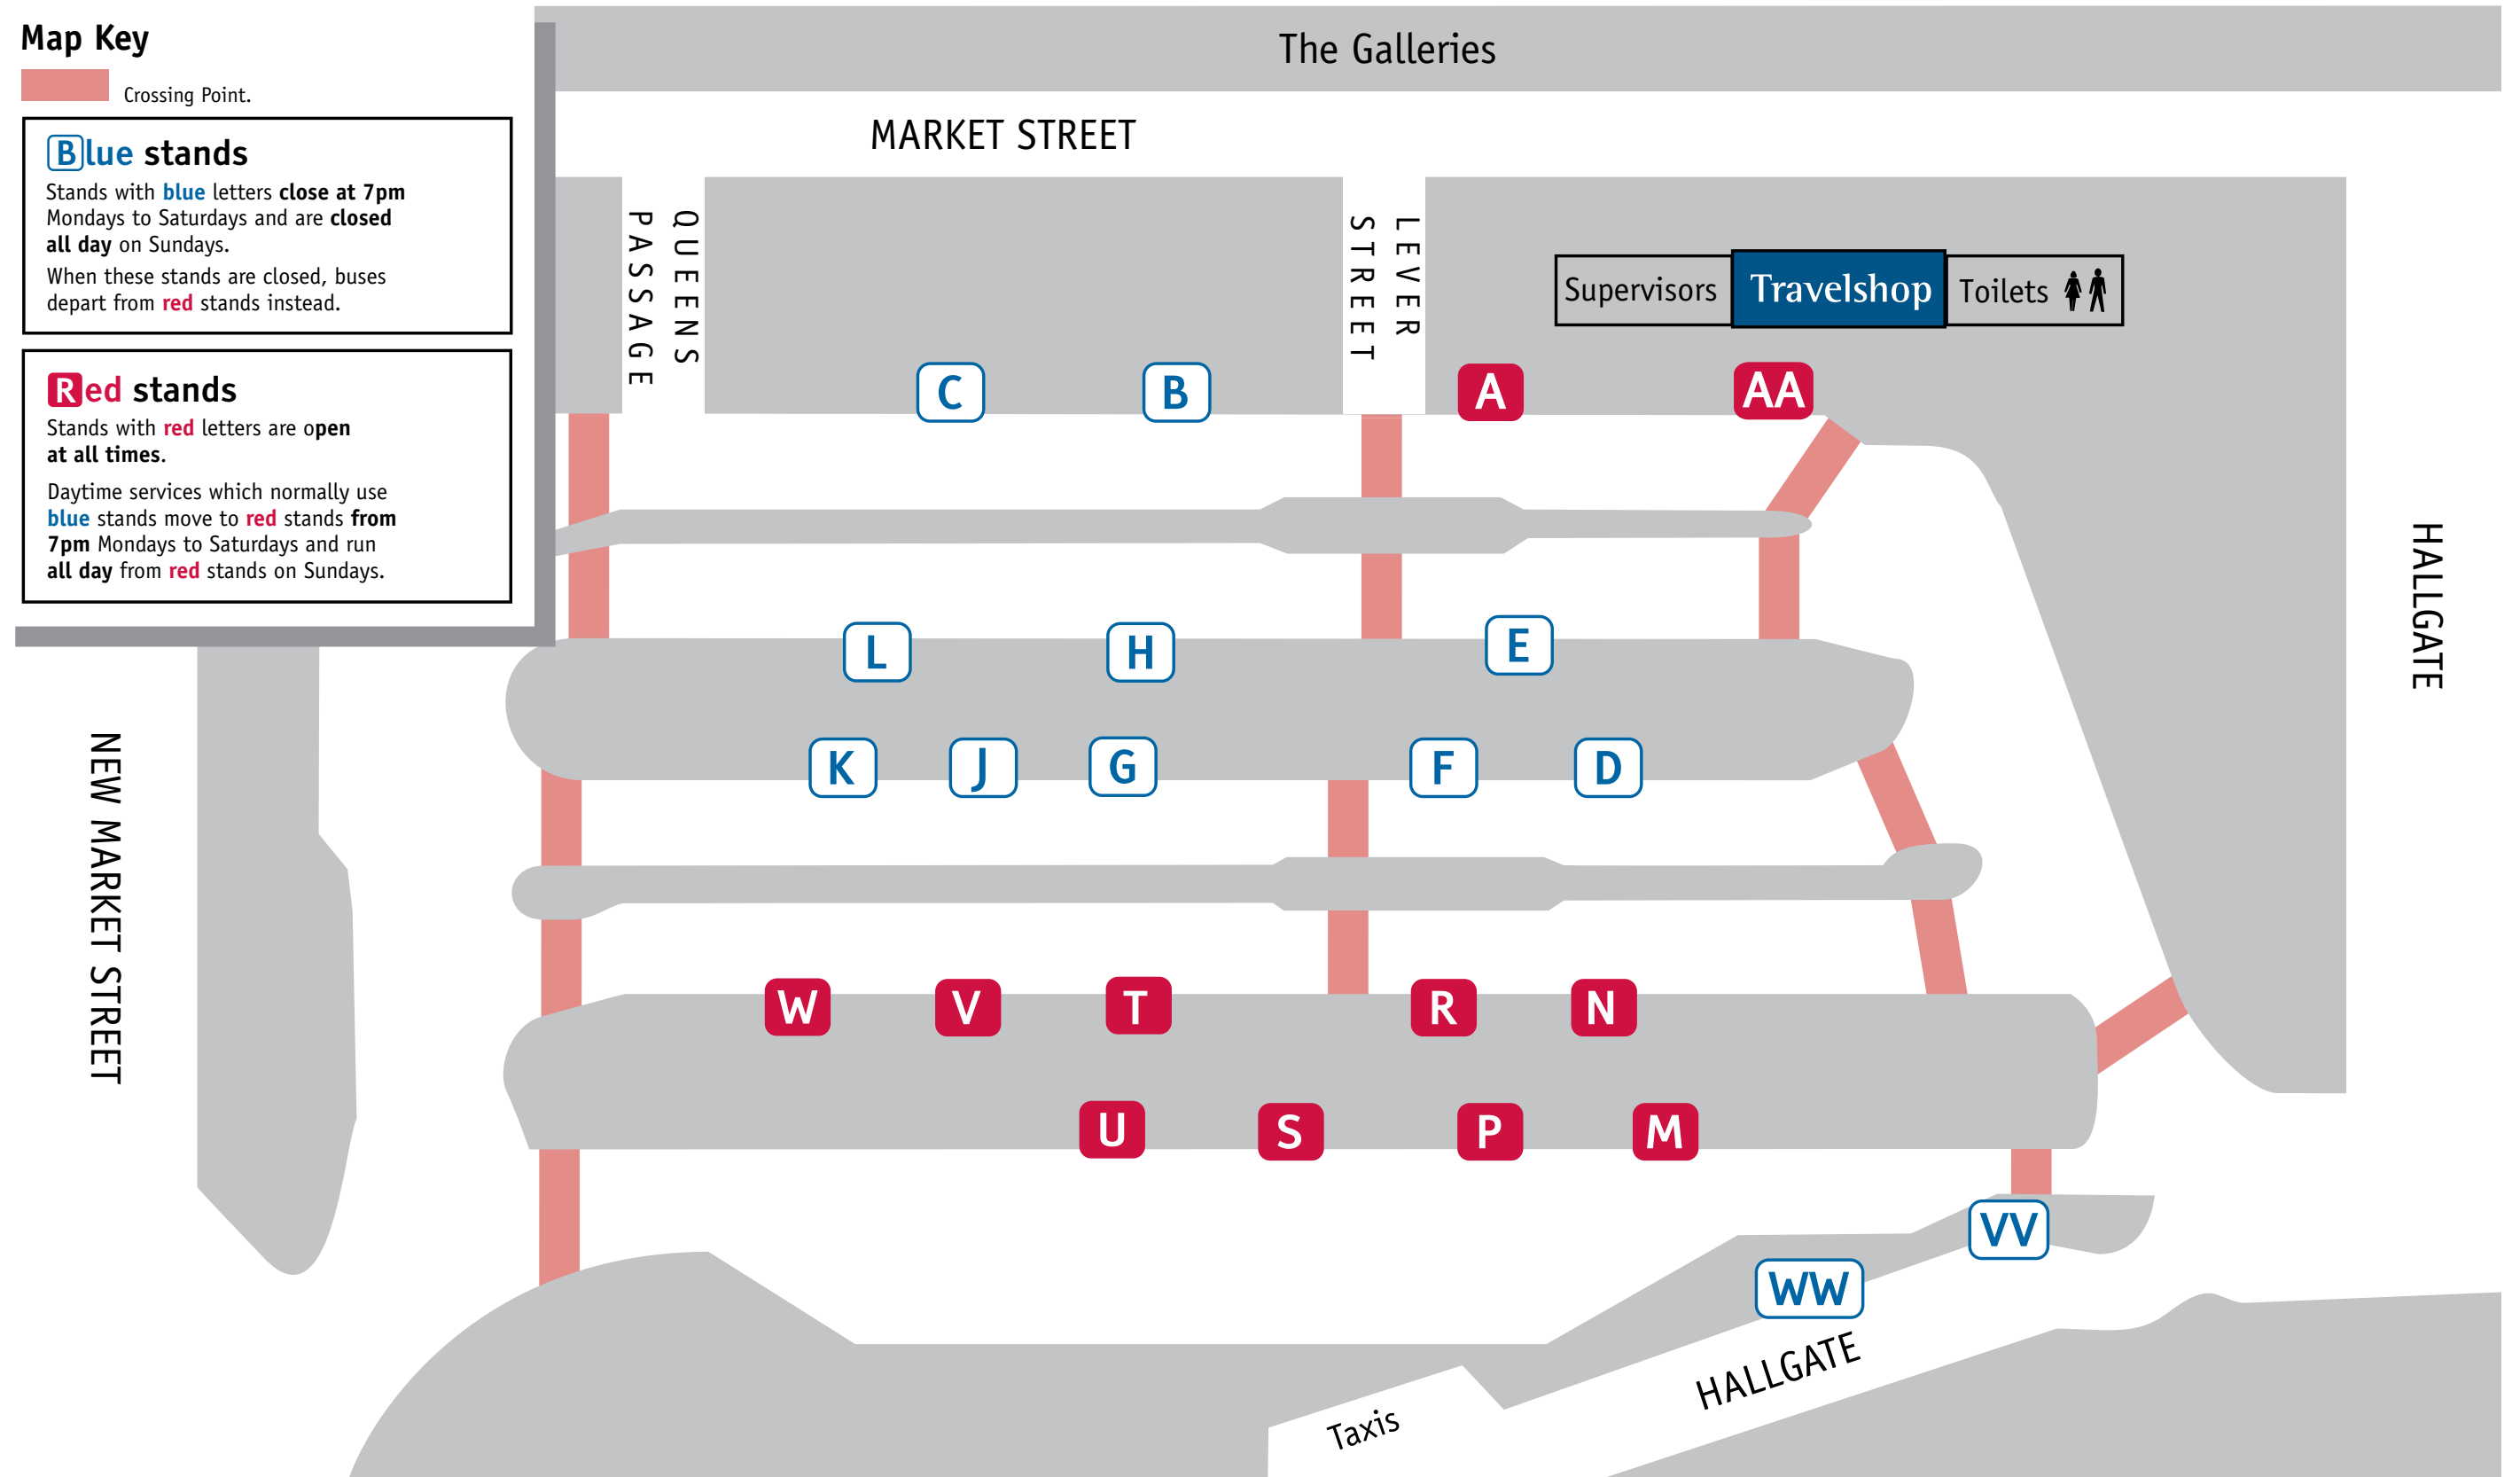

Destination finder

Wigan bus station

21 March 2010

Where to catch your bus

Timetable information is displayed at bus stands in this station.

Map Key

Crossing Point.

Blue stands
Stands with blue letters close at 7pm Mondays to Saturdays and are closed all day on Sundays. When these stands are closed, buses depart from red stands instead.

Destination	Service number	Before 7pm Mon to Sat Stand letter	From 7pm and Sundays Stand letter
Abbey Lakes	Line 2 313 375 385 395	W U	no service U
Abram	360	L	V
Almond Brook	113 638 639 640 641	N N M	no service no service no service
Appley Bridge	206 611 612 638 639	U R N	no service R no service
Ashton-in-Makerfield	320 600 601* 607	L C G	V M no service
Aspull	575 576† 615 715	F no service F	no service P P
Astley	33*	H	W
Atherton	32 33* 132 615	G H K no service	no service W no service P
Bamfurlong	320	L	V
Beech Hill	625 626 674	T E	T no service
Belle Green	593* 598 664	no service H E	W no service no service
Bickershaw	658	J	V
Billinge	352	U	U
Birch Green	Line 2	W	no service
Blackrod	575 576† 615	F no service	no service P
Bleach Works	638 640	N	no service
Boars Head	113 362 638 640	N M N	N M no service
Bolton	540 575 576† 715	H F no service F	W no service P P
Boothstown	33* 132	H K	W no service
Bottling Wood	624 674	E	no service
Bradley Mills	640	N	no service
Bryn Cross	600 601* 607	C G	M no service
Castle Hill	32 540 593*	G H no service	no service W W
Chorley	362	M	M
Coach & Express Services		A	no service
Coppull	362	M	M
Daisy Hill	540 615	H no service	W P
Digmoor	313 375 385 395	U U	U U
Eccles	33*	H	W
Eccleston	113	N	N
Edge Green	600 601*	C	M
Falkirk Drive	664	E	no service
Fourgates	615 715	no service F	P P
Gathurst	638 639 640 641	N M	no service no service
Golborne	360 600 601*	L C	V M

Destination	Service number	Before 7pm Mon to Sat Stand letter	From 7pm and Sundays Stand letter
Goose Green	600 601* 607 630	C G F	M no service no service
Haigh	576† 615	no service	P
Hall Green	Line 2 313 375 385 395	W no service U	no service no service U
Hawkey Hall	610	B	S
Haydock	320	L	V
Heaton	575 576†	F no service	no service P
Heskin	113	N	N
Higher Folds	658	J	V
Highfield Grange	630 631 632	F V	no service V
Hindley	32 33* 540 593* 598	G H no service H	no service W W no service
Hindley Green	32 33* 540 132 593* 598	G H K no service H	no service W no service W no service
Horwich	575 576† 615	F no service	no service P
Hospitals - see end of list			
Hunger Hill	540	H	W
Ince Bar	32 33* 540 132 593* 598 630 664	G H K no service H E	no service W no service W no service no service
Kitt Green	621 622* 628 639 664 674	S V P N E	S V P no service no service
Landgate	600 601* 607	C G	M no service
Leigh	593* 598 600 601* 615 658	no service H C no service J	W no service M P V
Leyland	113	N	N
Lostock	575 576† 615 715	F no service F	no service P M
Lowton	600 601*	C	M
Manchester	32 33* 621 628 664 674	G H S P E	no service W S P no service
Marsh Green	600 601* 607 610 630 631 632	C G B F V	M no service S S V
Marus Bridge	607 610 630 631 632	G B F V	no service S S V
Middlebrook	576† 615	no service	P
Monton	33*	H	W
Mosley Common	32 132	G K	no service no service