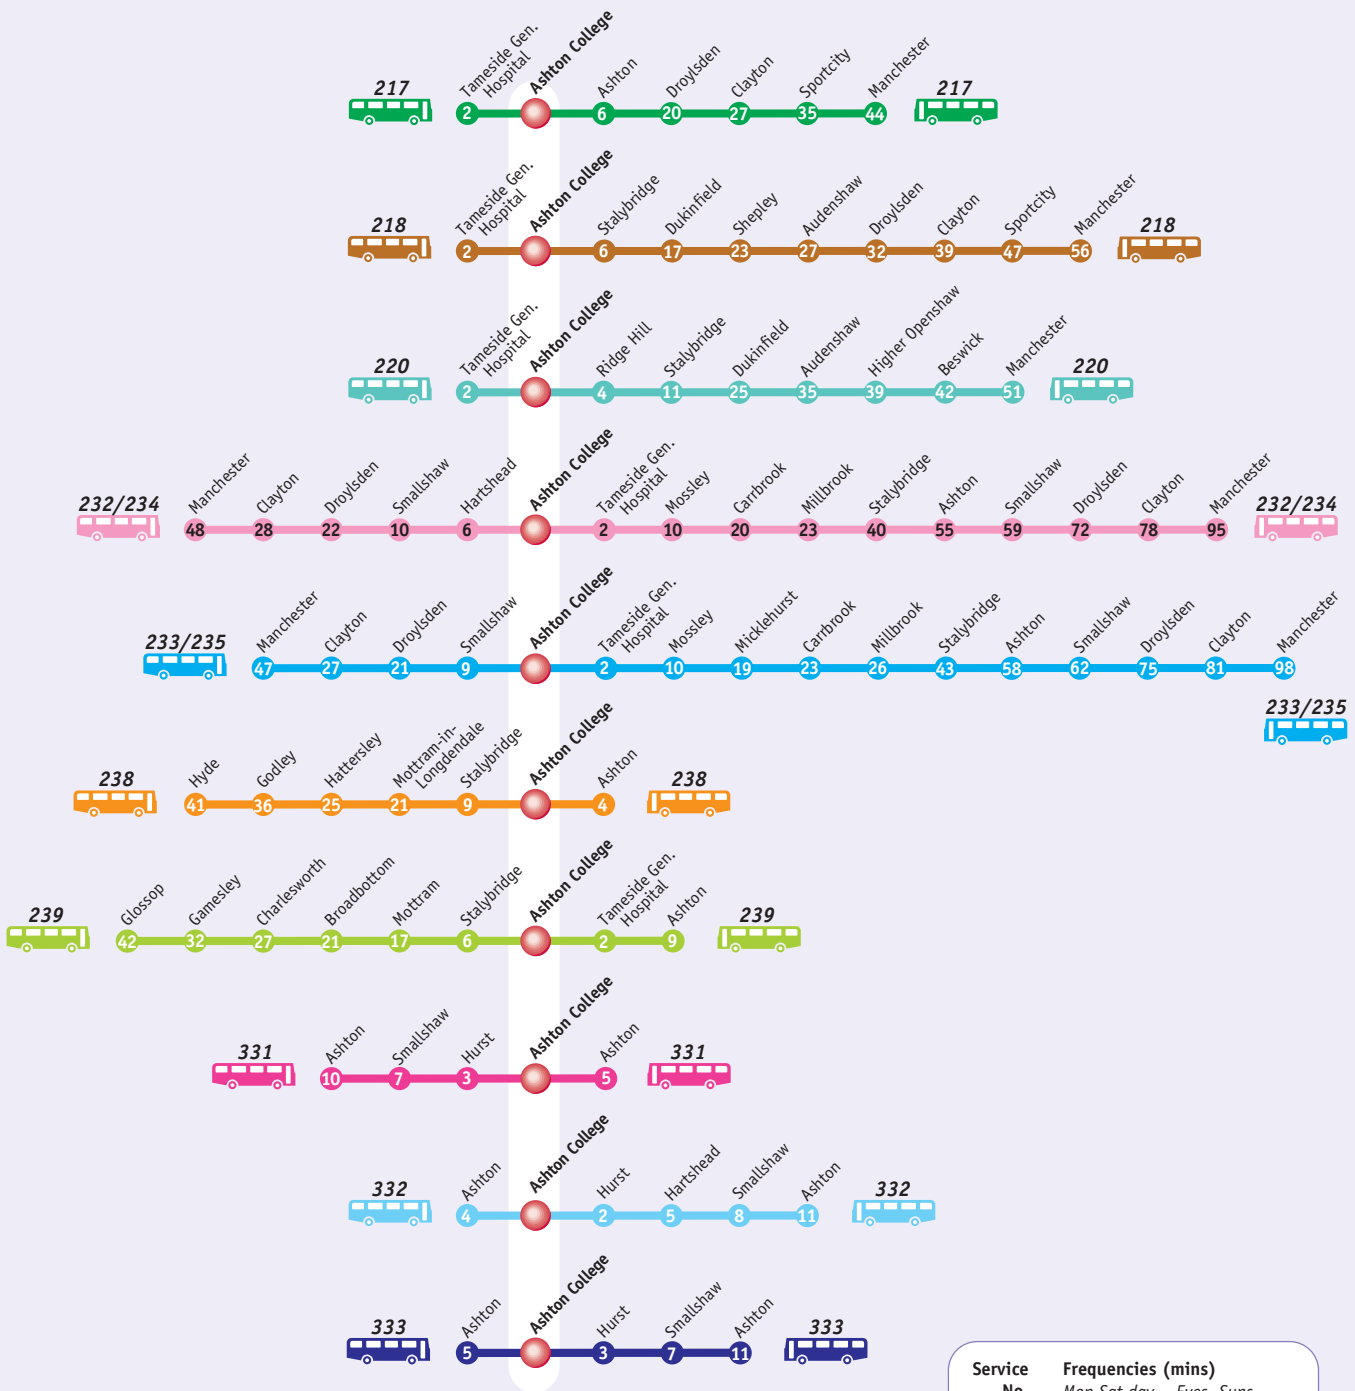

ASHTON SIXTH FORM COLLEGE - Sheet 1

 Bus Service to Ashton College

 Approximate travelling time to Ashton College (minutes)

Service No.	Frequencies (mins)	
	Mon-Sat day	Eves, Suns & Pub Hols
217	60	-
218	60	-
220	Mon-Fri peak	60(Sun & Pub hol day)
232/234	60	60(Sun daytime)
233/235	60	60(Sun daytime)
238	60	-
239	60	-
331	20	60
332	Early morning only	60
333	20	-

ASHTON SIXTH FORM COLLEGE - Sheet 2

Service No.	Frequencies (mins)	
	Mon-Sat day	Eves, Suns & Pub Hols
350	10(Hey Farm-Ash) 30(Old-Ash)	60(30 G'field-Ash Sun and Pub Hol day)
389	60(3buses per Hyde/Staly-Ash)	60(Gee Crs-Ash only eves)
408	60	60

©GMPT 2007

 Bus Service to Ashton College

 Approximate travelling time to Ashton College (minutes)