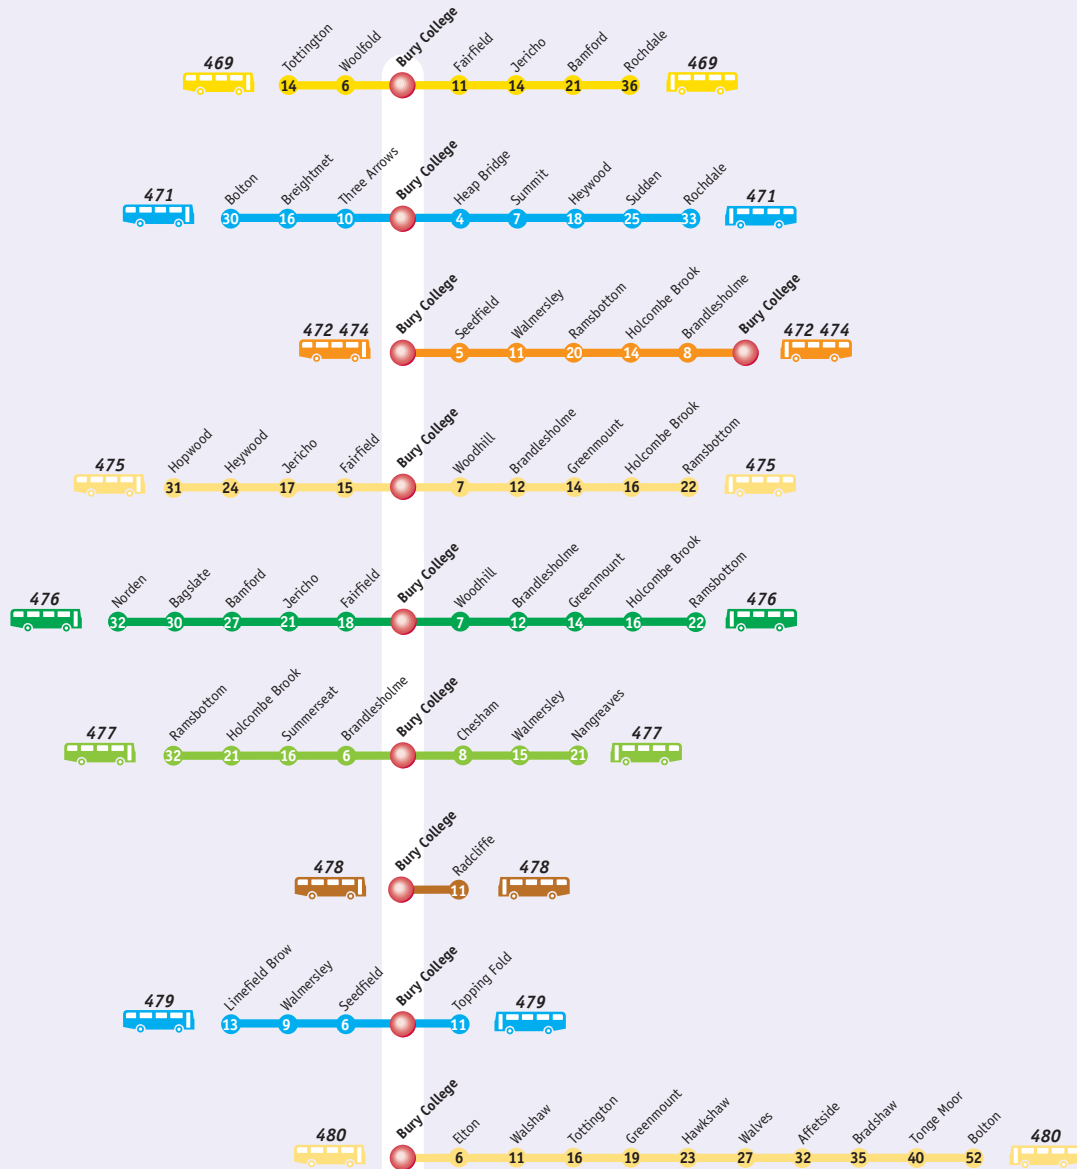

 Bus Service to Bury College

**6** Approximate travelling time to Bury College (minutes)

Service No.	Frequencies (mins)	Eves, Suns & Pub hols
90	Mon-Sat day Mon-Fri peak only	-
93	20	30 (Sun/Pub Hol day) 60 (Eves)
98	10	30 (Sun/Pub Hol day) 60 (Eves)
135	10	10 (Sun/Pub Hol day) 20 (Eves)
137	20	-
138	-	30 (Sun/Pub Hol day) 60 (Eves)
154	60	-
163	10	30 (Sun/Pub Hol day) 60 (Eves)
461	30	-
468	-	60

 Bus Service to Bury College

**6** Approximate travelling time to Bury College (minutes)

Service No.	Frequencies (mins)	
	Mon-Sat day	Eves, Suns & Pub hols
469	10 (Tottington-Jericho) 30 (Tottington-Rochdale)	60
471	10	30-60
472/474	10	30
475	60	-
476	60	-
477	60	-
478	-	60
479	60	-
480	60	-

 Bus Service to Bury College

**6** Approximate travelling time to Bury College (minutes)

Service No.	Frequencies (mins)	Eves, Suns & Pub hols
481	60 (Mon-Sat day)	60
482	30	60 (Sun/Pub Hol daytime)
483	30 (Water-Fairfield)	-
	60 (Burnley-Fairfield)	-
484	60	-
485	60 (Mon-Fri)	-
486	30 (Mon-Fri)	-
	60 (Sats)	-
494	30	60 (Sun/ Pub Hol daytime)
510	30	60
512	60	-
513	60	-
524	10	30
X35	30	-
Tram	6	12-15