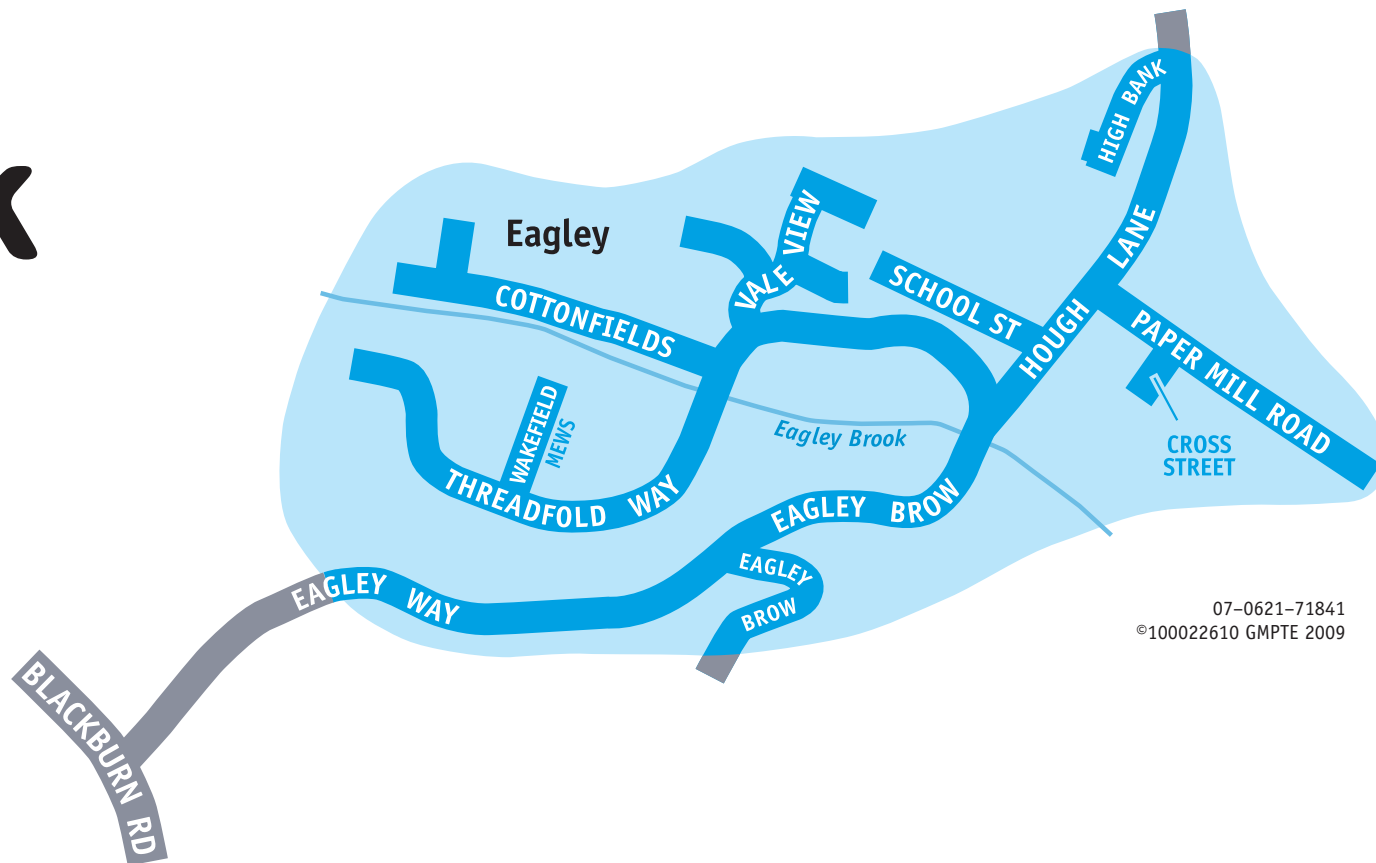

Your Local Link

When can I use Local Link?

7am – 5.30pm Monday to Saturday
Anywhere in the **blue** area shown, and to/from the marked ● destination points.

How much does it cost?

Within the **blue** area and to/from:
Asda in Astley Bridge;
Hall i' th' wood Station

Adult	Single £1.70	Return £3.00
Concessionary	Single 80p	Return £1.20
Child	Single 80p	Return £1.40

To/from:
● Bolton Bus Station ● Bolton Interchange

Adult	Single £2.30	Return £3.50
Concessionary	Single 80p	Return £1.20
Child	Single £1.00	Return £1.50

07-0621-71841
©100022610 GMPTE 2009

To book call
01204 364566