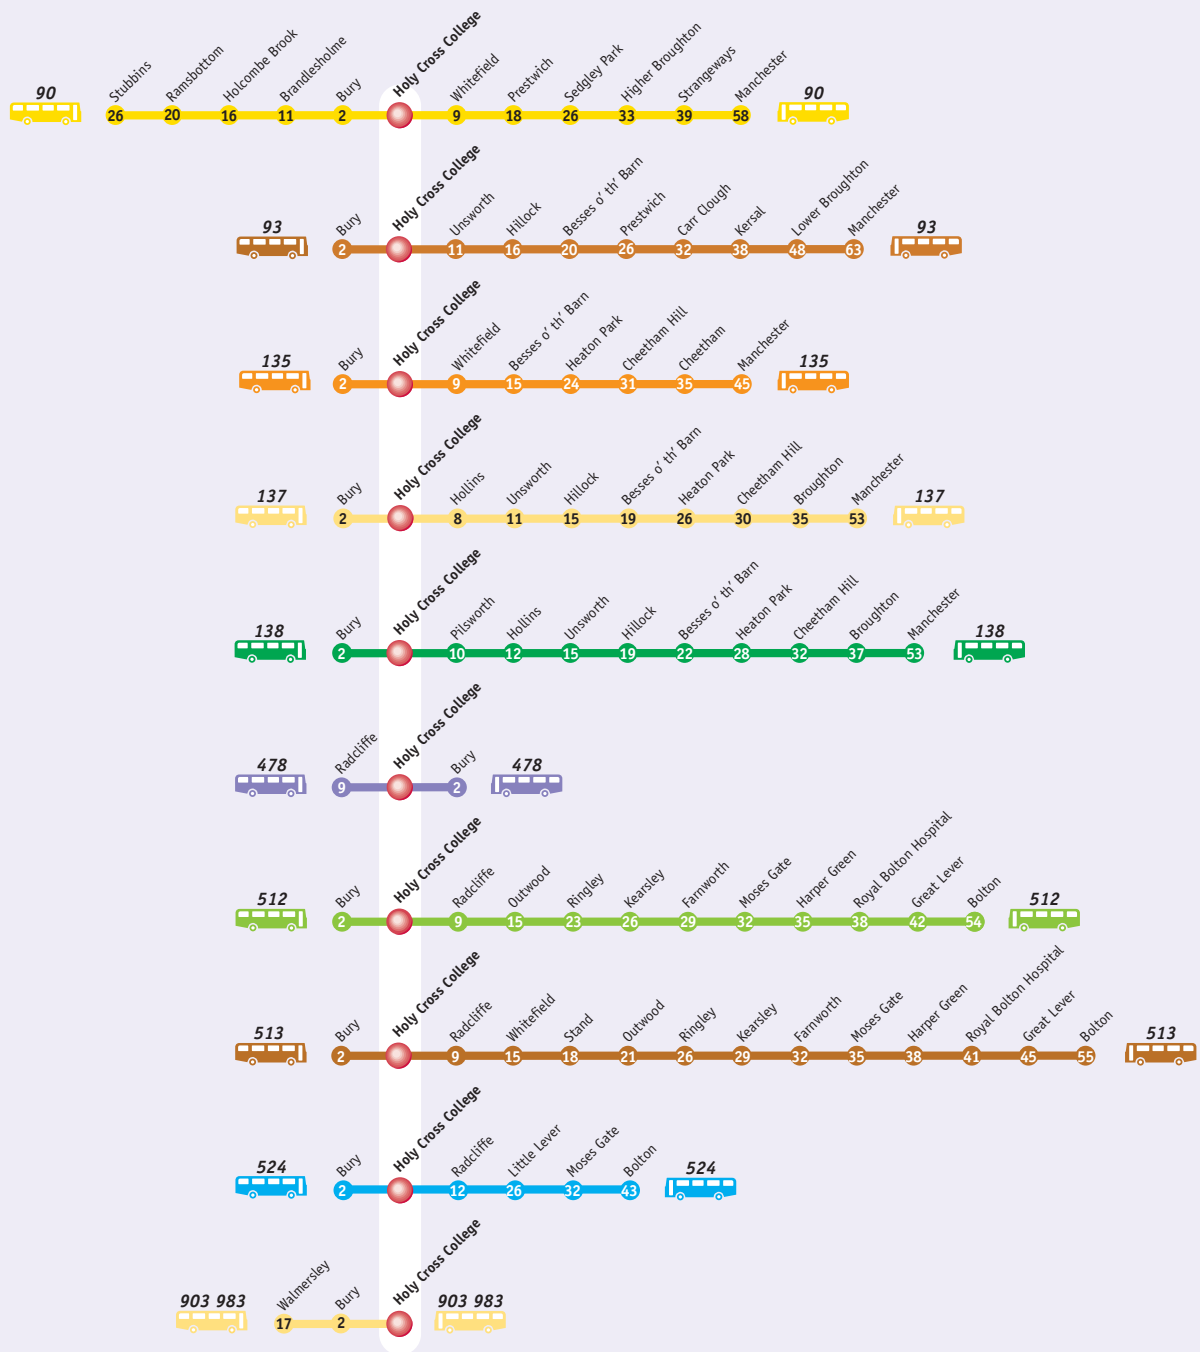

HOLY CROSS COLLEGE

Holy Cross College is only a short bus ride from Bury Interchange for extra bus and tram services

Bus Service to Holy Cross College

6 Approximate travelling time to Holy Cross College (minutes)

Service	Frequencies (mins)	
90	Mon-Sat day	Eves, Suns & Pub hols
93	Mon-Fri peak only	-
	20	30 (Sun/Pub Hol day)
		60 (Eves)
135	10	10 (Sun/Pub Hol day)
		20 (Eves)
137	20	-
138	-	30 (Sun/Pub Hol day)
		60 (Eves)
478	-	60
512	60	-
513	60	-
524	10	30
903/983	Mon-Fri peak only	-