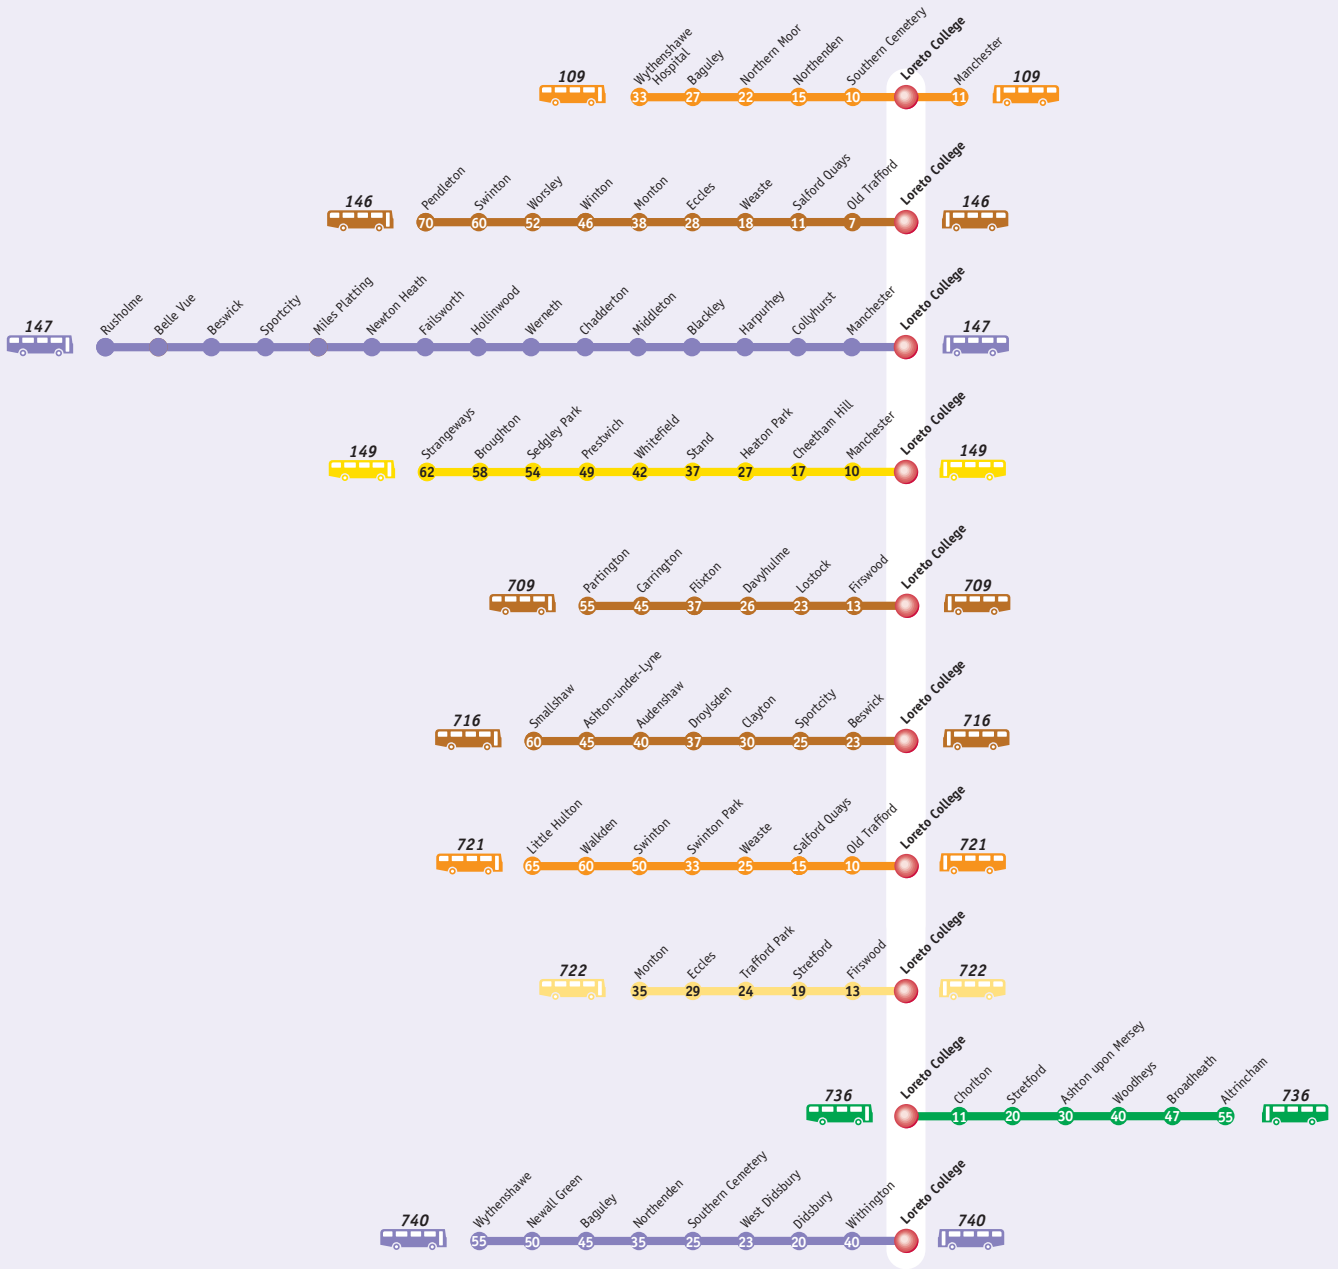

† - Evenings and Sundays every 30-60 mins only

Bus Service to Loreto College

Approximate travelling time to Loreto College (minutes)

Service No.	Frequencies (mins)	
	Mon-Sat day	Eves, Suns & Pub hols
15	10-15	60
46/47	30	-
54	30	-
77	Mon-Fri peak only	-
85	10	20-30 (Not Pub Hols)
86	5	10-15
101	15	30
104	30	60
105	30	60
108	Mon-Fri peak only	-

 Bus Service to Loreto College

**6** Approximate travelling time to Loreto College (minutes)

Service No.	Frequencies (mins)	
	Mon-Sat day	Eves, Suns & Pub hols
109	30	60 (Not Pub Hols)
146	Mon-Fri peak only	-
147	Mon-Fri peak only	-
149	Mon-Fri peak only	-
709	Mon-Fri peak only	-
716	Mon-Fri peak only	-
721	Mon-Fri peak only	-
722	Mon-Fri peak only	-
736	Mon-Fri peak only	-
740	Mon-Fri peak only	-