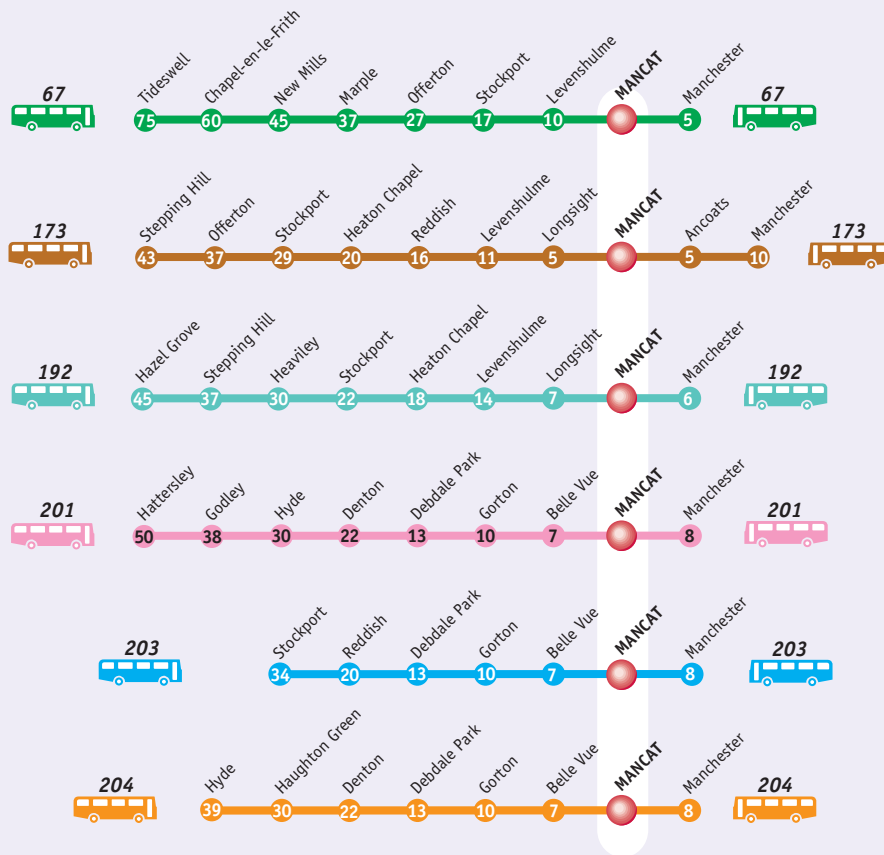

MANCAT (NICOLS CAMPUS) Sheet 1

Bus Service to MANCAT

Approximate travelling time to MANCAT (minutes)

Service No.	Frequencies (mins)	
	Mon-Sat day	Eves, Suns & Pub Hols
67	2 jnys per day	2 jnys per day (Sun + Pub Hol)
173	60	-
192	3-4	4-10
201	10	30 (Eve jnys run Hyde-Mcr only)
203	10	15 (Sun+Pub Hol day) 30 (Eves)
204	30	30

MANCAT (NICOLS CAMPUS) Sheet 2

Bus Service to MANCAT

Approximate travelling time to MANCAT (minutes)

Service No.	Frequencies (mins)	
	Mon-Sat day	Eves, Suns & Pub Hols
205	30	60
206	Mon-Fri peak only	-
TP	120	120