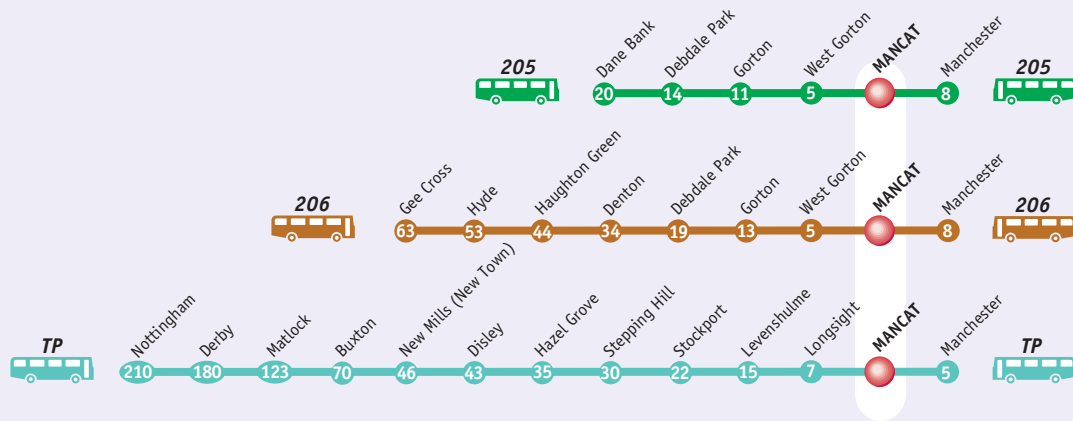

MANCAT (NICOLS CAMPUS) Sheet 1

Bus Service to MANCAT

Approximate travelling time to MANCAT (minutes)

Service No.	Frequencies (mins)	
	Mon-Sat day	Eves, Suns & Pub Hols
67	2 jnys per day	2 jnys per day (Sun + Pub Hol)
173	60	-
192	3-4	4-10
201	10	30 (Eve jnys run Hyde-Mcr only)
203	10	15 (Sun+Pub Hol day) 30 (Eves)
204	30	30

MANCAT (NICOLS CAMPUS) Sheet 2

Bus Service to MANCAT

Approximate travelling time to MANCAT (minutes)

Service No.	Frequencies (mins)	
	Mon-Sat day	Eves, Suns & Pub Hols
205	30	60
206	Mon-Fri peak only	-
TP	120	120