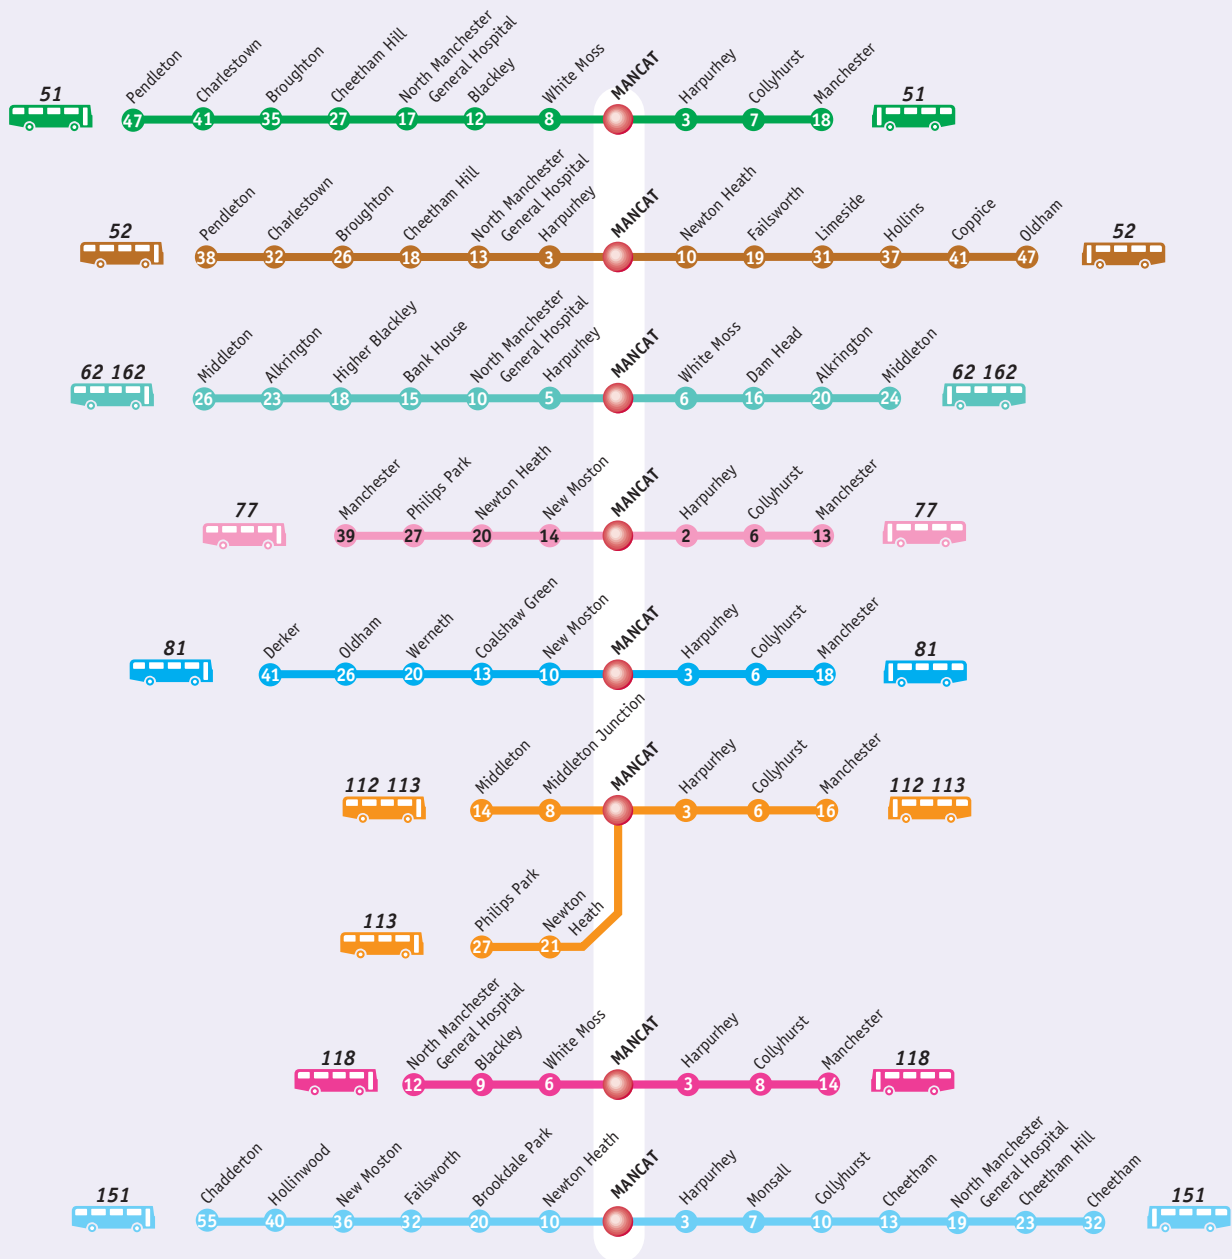

# MANCAT (MOSTON CAMPUS)

Bus Service to MANCAT College

Approximate travelling time to MANCAT College (minutes)

Service No.	Frequencies Mon-Sat day	Frequencies (mins)	
		Eves, Suns & Pub Hols	
51	20	-	
52	30	60 (Pendleton-Fairsworth only)	
62 162	60	-	
77	20	-	
81	10	30 (Not late evenings)	
112	20	60 (Eves) 30 (Sun day) 20 (Pub Hol Day)	
113	Mon-Fri peak only	-	
118	20	20-30 (Sun/Pub Hol day only)	
151	30	-	