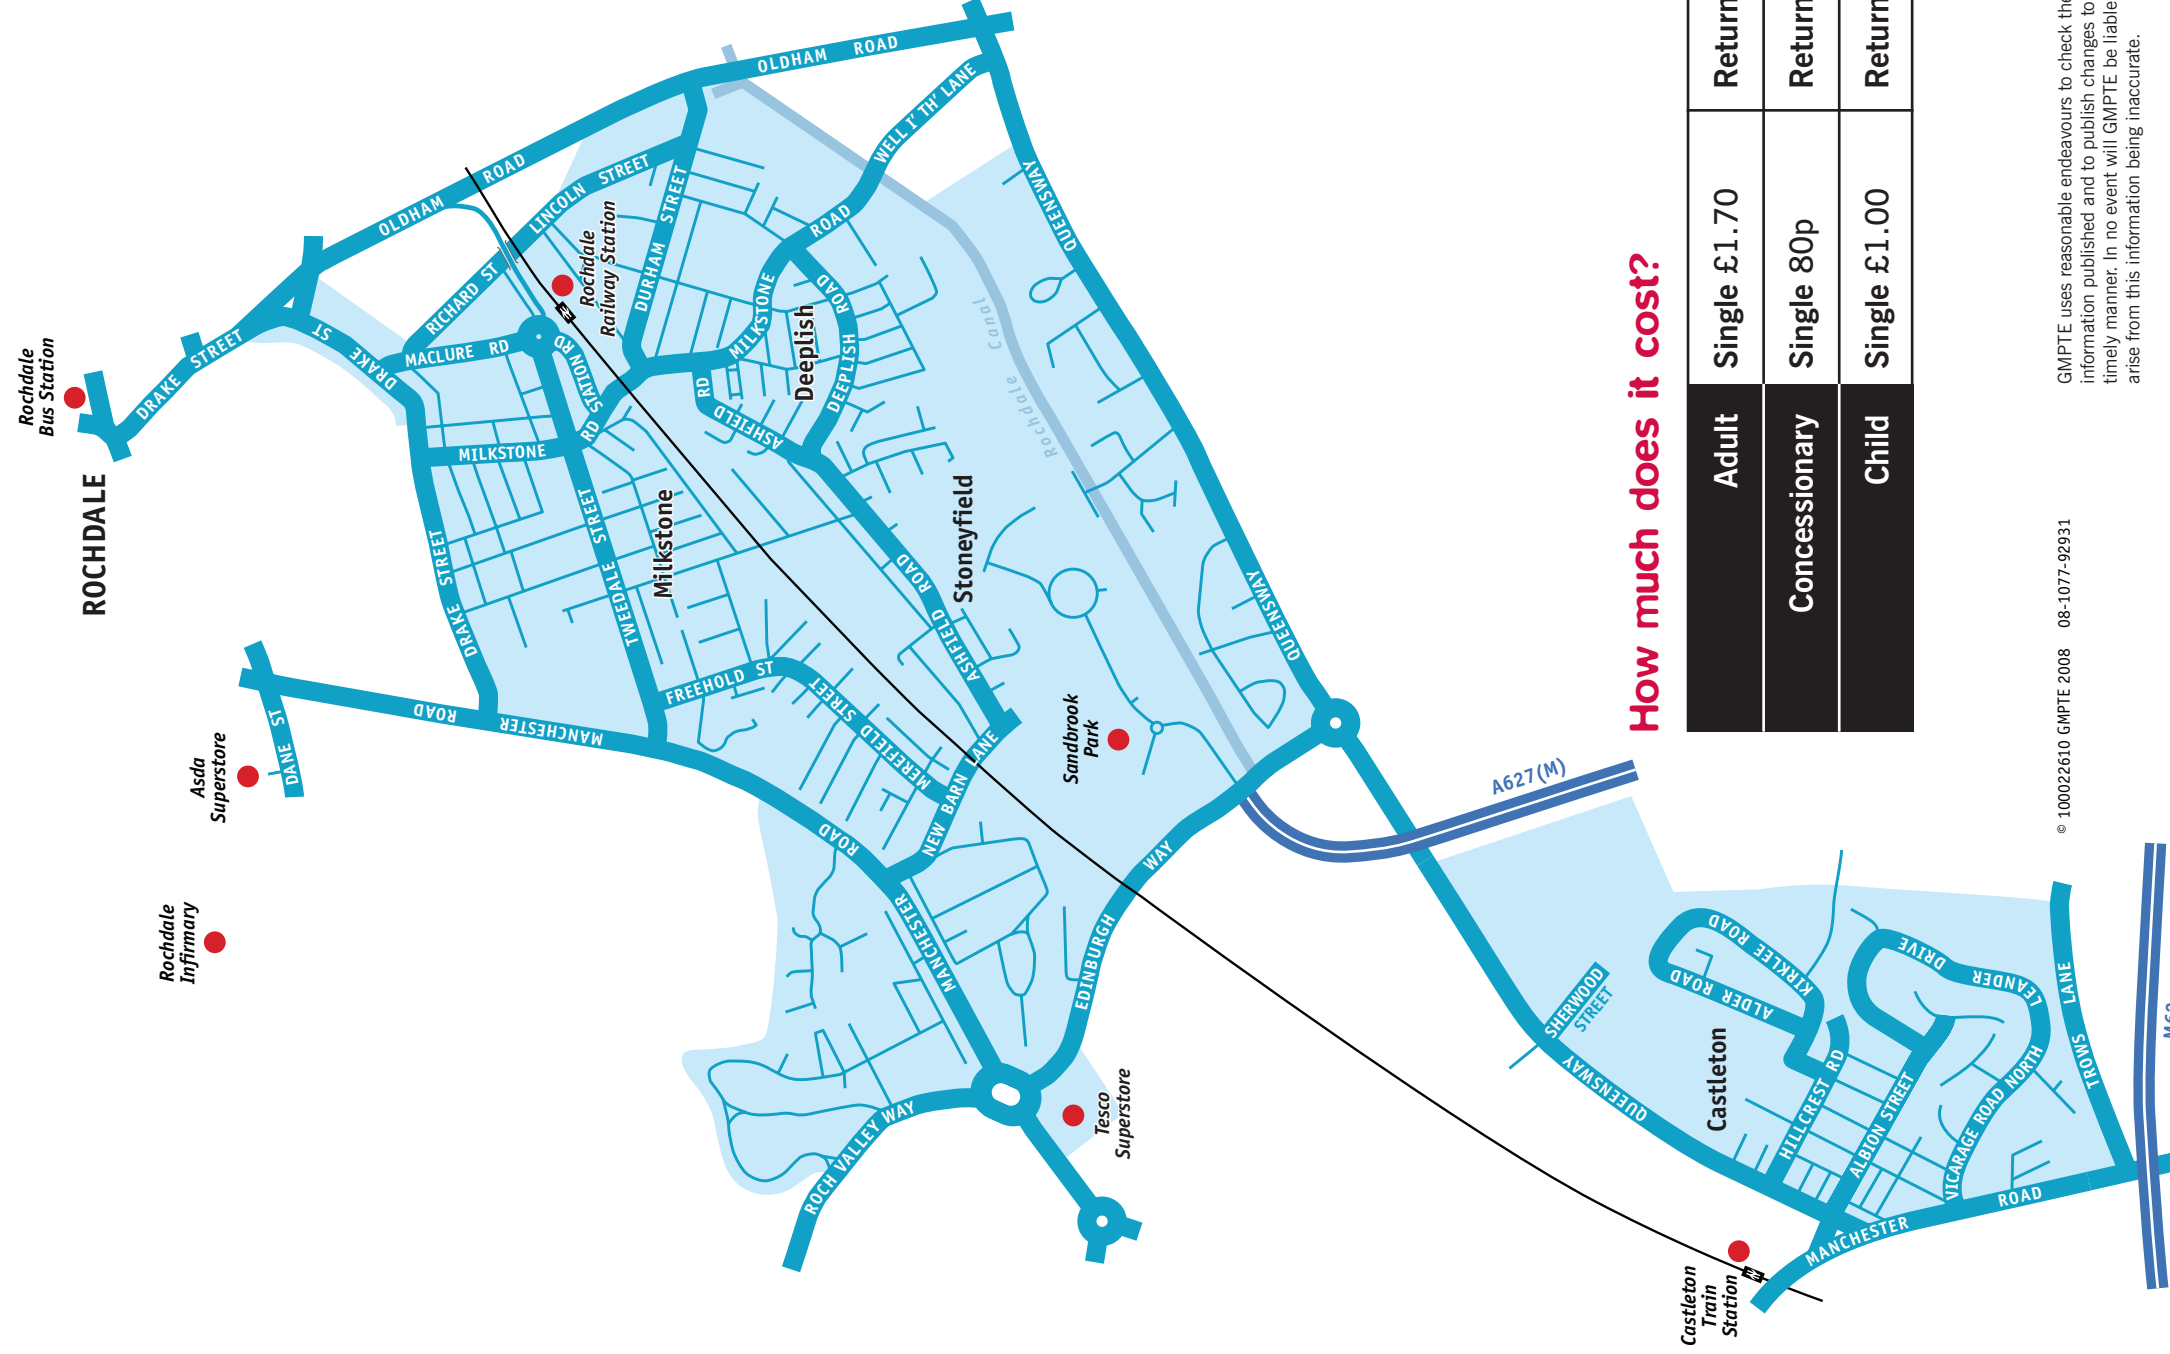

- Local Link is a shared service so you may be travelling with other passengers.

www.gmppte.com

27573-15K-1009

Your Local Link

- **Milkstone • Deeplish**
- **Sandbrook Park**
- **Kirklee Estate**

Door-to-door public transport

- **Rochdale Infirmary**
- **Rochdale Bus Station**
- **Rochdale Train Station**
- **Sandbrook Park**
- **Asda & Tesco supermarkets**

October 2009

Your Local Link

To book call

08456 05 55 05

local rate

When and where can I use Local Link?

8am – 5.30pm Mondays to Saturdays

in the **blue** areas shown on the map, and to/from the marked

● destination points.

How much does it cost?

Adult	Single £1.70	Return £3.00
Concessionary	Single 80p	Return £1.20
Child	Single £1.00	Return £1.50