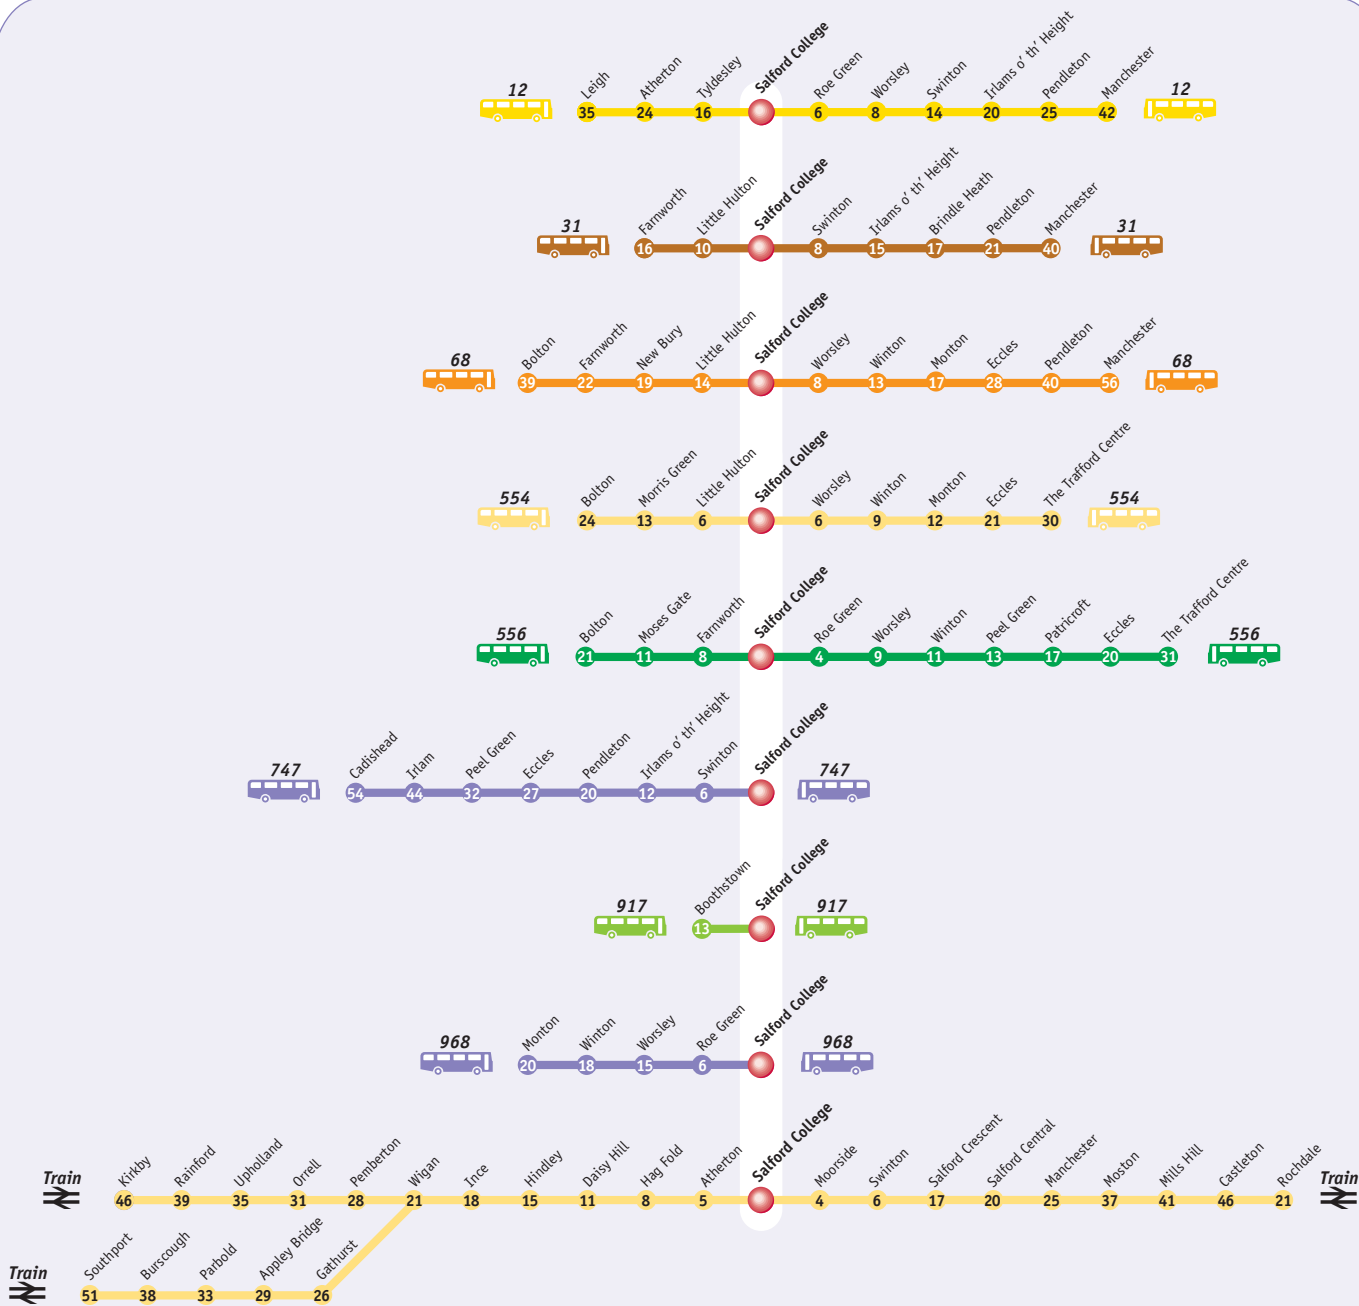

# SALFORD COLLEGE (WORSLEY CAMPUS)

Bus Service to Salford College

Approximate travelling time to Salford College (minutes)

| Service No. | Frequencies (mins) |                                    |
|-------------|--------------------|------------------------------------|
|             | Mon-Sat day        | Eves, Suns & Pub hols              |
| 12          | 30                 | 60                                 |
| 31          | 60                 | 60 (Sun day) 90 (Walkden-Mcr eves) |
| 68          | 20                 | 60 (Little Hulton-Mcr eves only)   |
| 554         | 60                 | -                                  |
| 556         | -                  | 60 (Sun/Pub Hol daytime)           |
| 747         | Mon-Fri peak only  | -                                  |
| 917         | Mon-Fri peak only  | -                                  |
| 968         | Mon-Fri peak only  | -                                  |
| Train       | 30                 | 60 (Mon-Sat eves)                  |