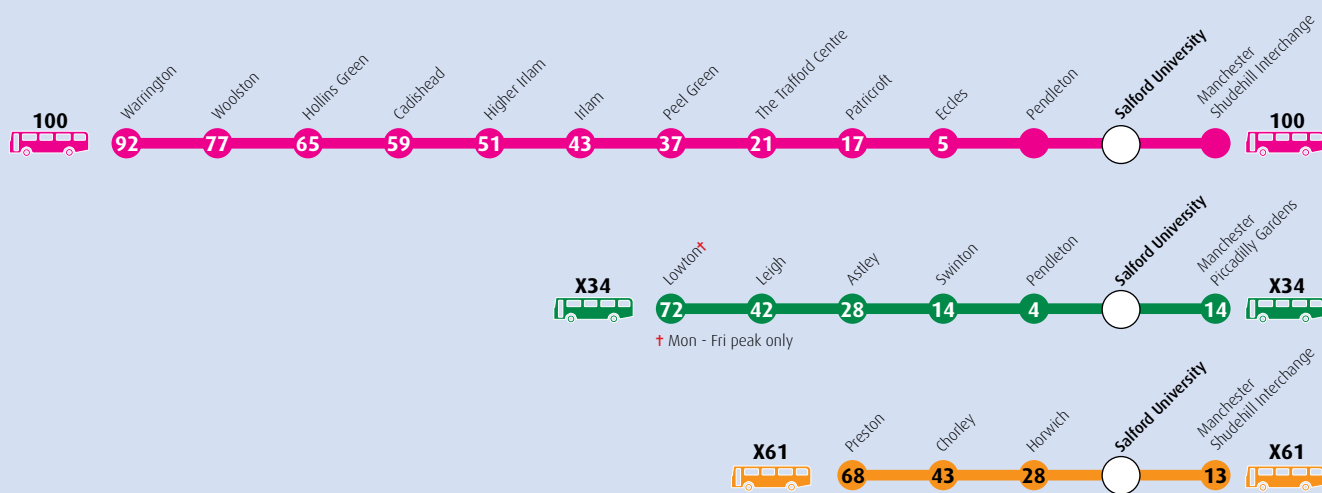

- Bus Service to Salford University

(50)

- Approximate travelling time to Wigan & Leigh College (minutes)

### Frequencies

**Service No.** Mon - Sat day

8	10
12	30
26	30
31	60
32	30
36	10
37	10
67	10

Eves, Suns & Pub hols

20 (Sun/Pub Hol day) 30 (Evenings)

60

60

60 (Suns Daytime)

-

30

30

30

- Bus Service to Salford University

- Approximate travelling time to Wigan & Leigh College (minutes)

### Frequencies

Service No.	Mon - Sat day	Eves, Suns & Pub hols
<b>100</b>	60 (Warrington-Mcr) 30 (Irlam-Mcr) 10 (Trafford Centre-Mcr)	60 (Warrington-Manchester) 60 (Irlam-Manchester) c.20 (Trafford Centre-Manchester)
<b>X34</b>	60	-
<b>X61</b>	60	120 (Sun/Pub Hol day)