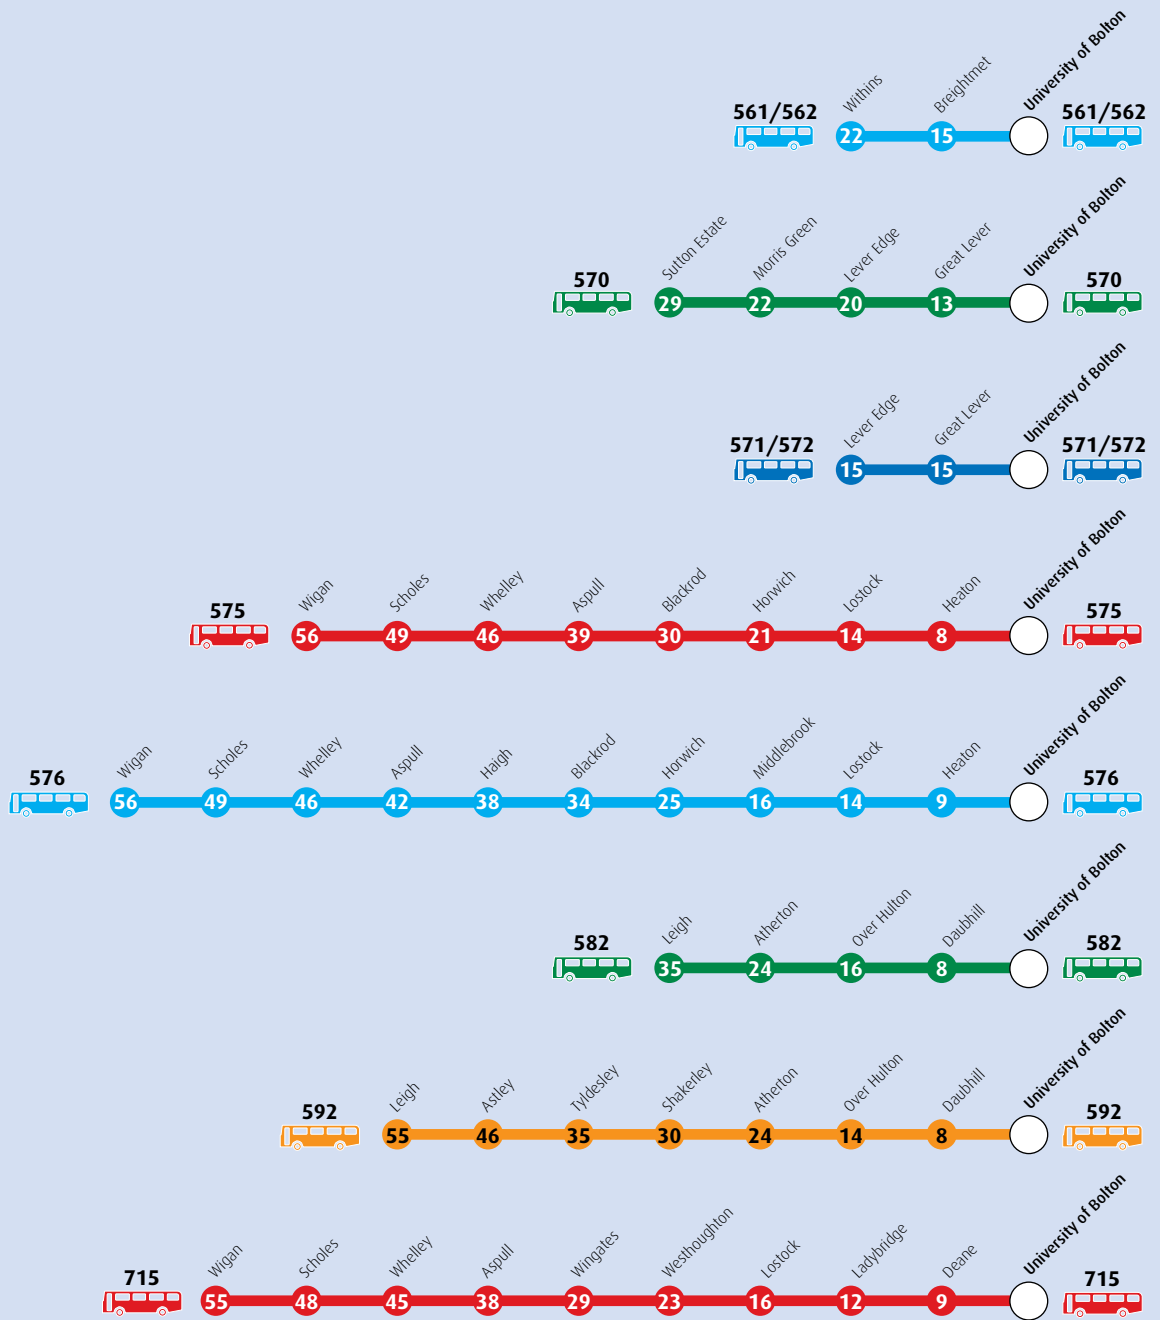

– Bus Service to Salford University

50

– Approximate travelling time to Bolton University (minutes)

Frequencies

Service No. Mon - Sat day

561/562 15

570 60

571/572 20

575 15 (Wigan-Bolton)

6 (Horwich-Bolton)

576 –

582 10

592 30

715 30

Eves, Suns & Pub hols

60

–

60

15 (Sun/Pub Hol day) (Horwich-Bolton)

60 (Eves) (Horwich-Bolton)

60 (Sun) (Aspull-Bolton)

60 (Evenings)

20 (Sun/Pub Hol day) 30 (Evenings)

–

60