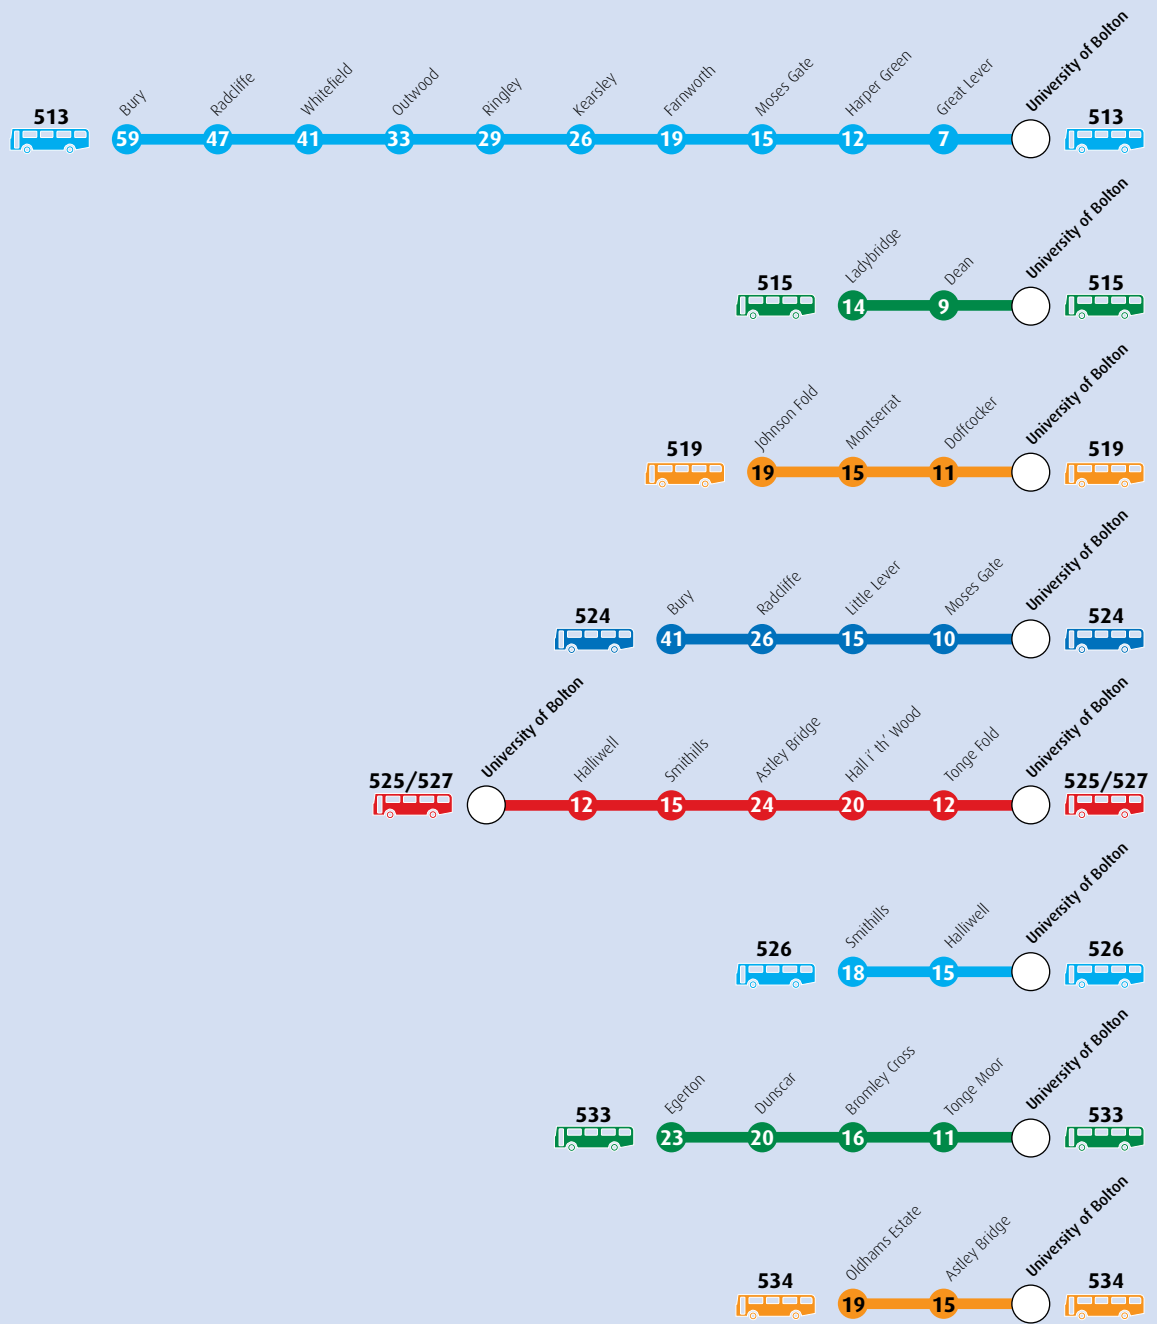

– Bus Service to Salford University

50

– Approximate travelling time to Bolton University (minutes)

Frequencies

Service No.	Mon - Sat day	Eves, Suns & Pub hols
513	60	–
515	30	–
519	12	30 (Sun/Pub Hol day) 60 (Evenings)
524	10	30
525/527	60	60
526	60	–
533	30	–
534	12	60