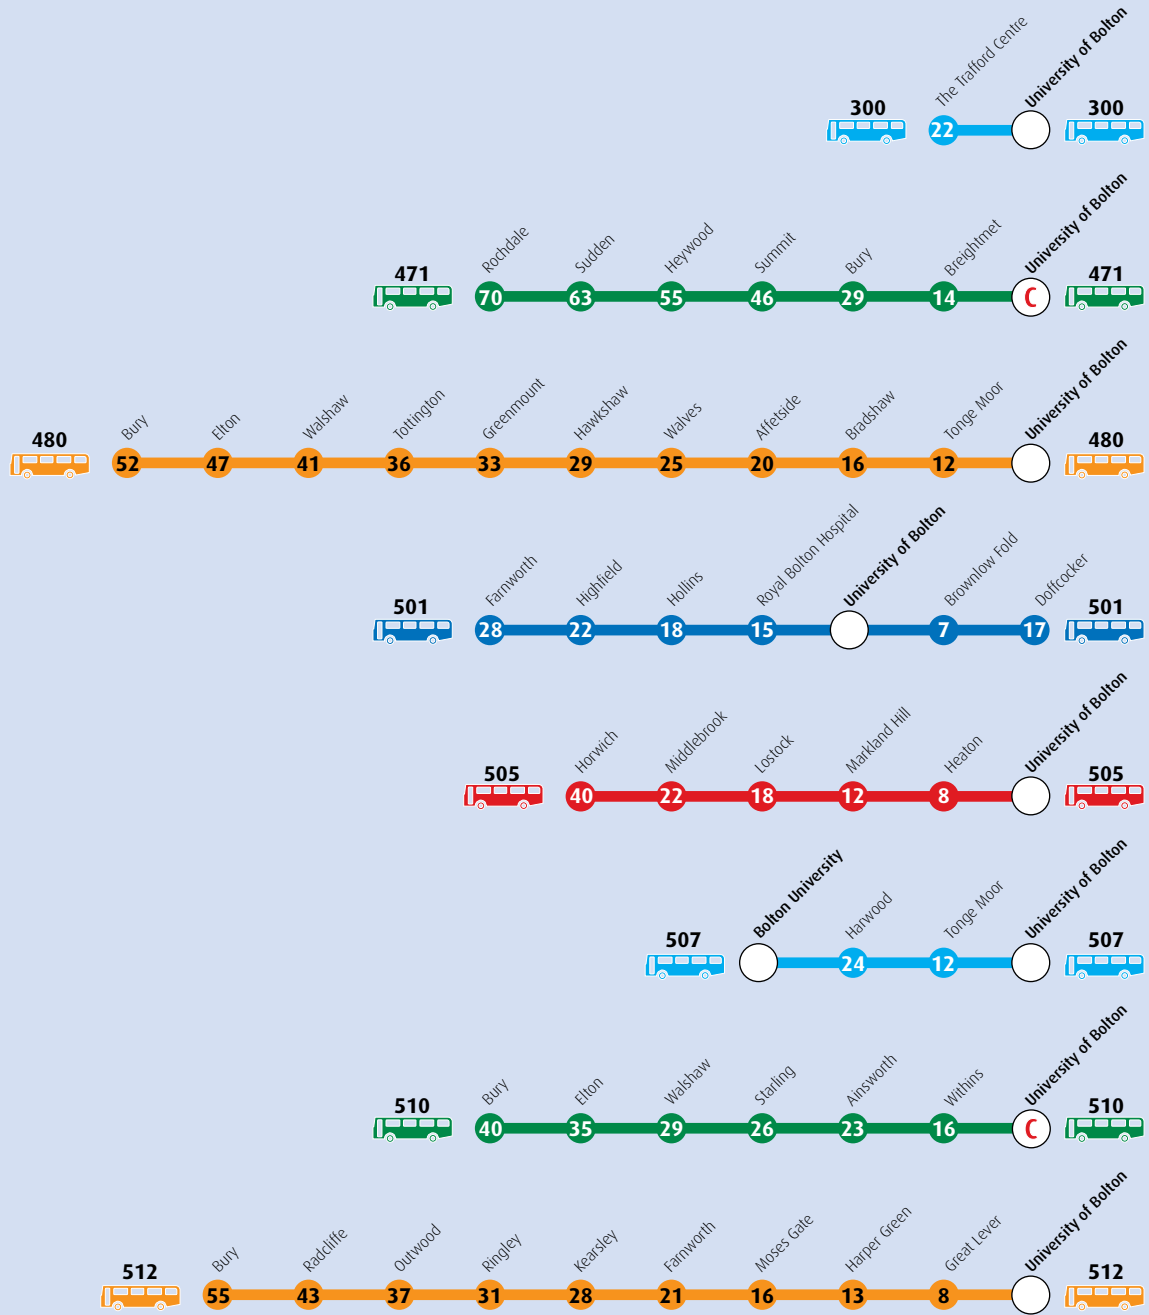

- Bus Service to Salford University

(50)

- Approximate travelling time to Bolton University (minutes)

Frequencies

Service No.	Mon - Sat day
8	10
22	30
36	10
37	10
68	30
125/126	10
225	30
273	60

Eves, Suns & Pub hols
20 (Sun/Pub Hol day) 30 (Evenings)
30 (Sun/Pub Hol day) 60 (Evenings)
30
30
60 (Sun/Pub Hol day)
30
60 (Sun/Pub Hol day)
120 (Sun/Pub Hol day)

575 15 (Wigan-Bolton)

6 (Horwich-Bolton)

576 –

582 10

592 30

715 30

Eves, Suns & Pub hols

60

–

60

15 (Sun/Pub Hol day) (Horwich-Bolton)

60 (Eves) (Horwich-Bolton)

60 (Sun) (Aspull-Bolton)

60 (Evenings)

20 (Sun/Pub Hol day) 30 (Evenings)

–

Frequencies (mins)

Mon - Sat day	Eves, Suns & Pub hols
60	60
30-60	60
30	60
30-60	60