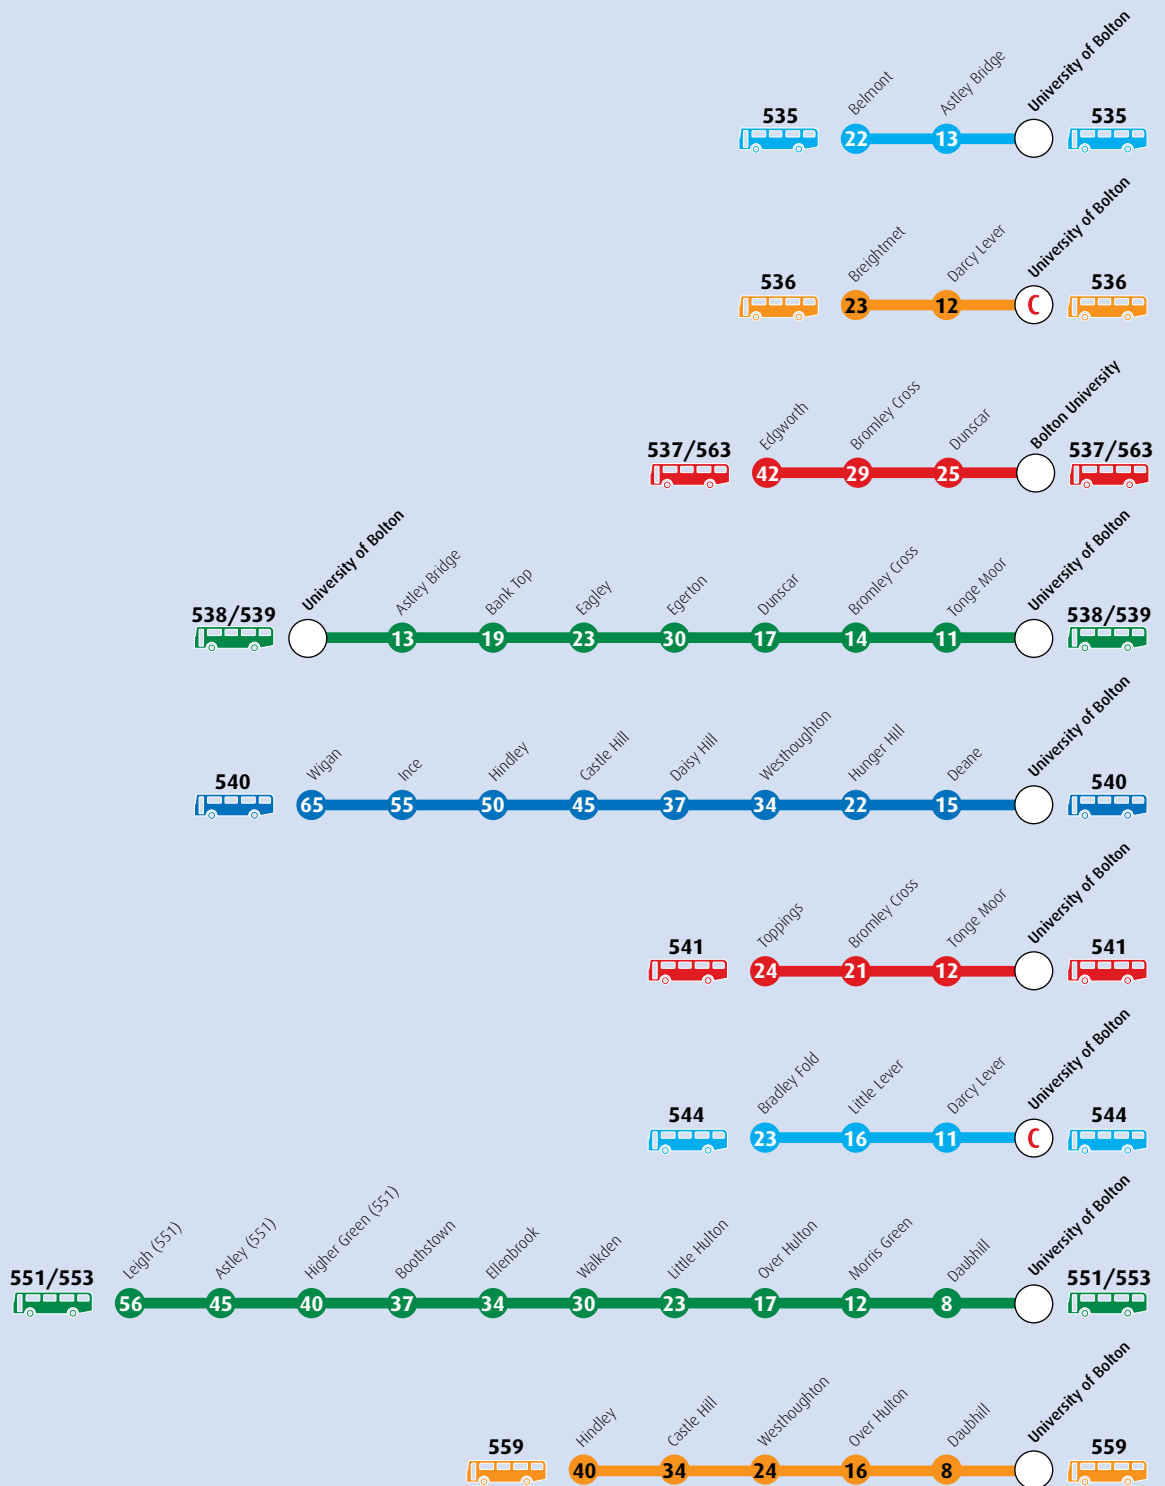

- Bus Service to Salford University

- Approximate travelling time to Bolton University (minutes)

- Also serves Chadwick Campus (see last page)

Frequencies

Service No.	Mon - Sat day	Eves, Suns & Pub hols
535	60	120 (Sun/Pub Hol day)
536	60	60
537/563	60 (537)	60 (Mon-Sat evenings 563)
538/539	20/40	60
540	10 (Daisy Hill-Bolton) 30 (Wigan-Bolton)	60
541	30	-
544	60	-
551/553	60 (553)	60 (551)
559	60	-