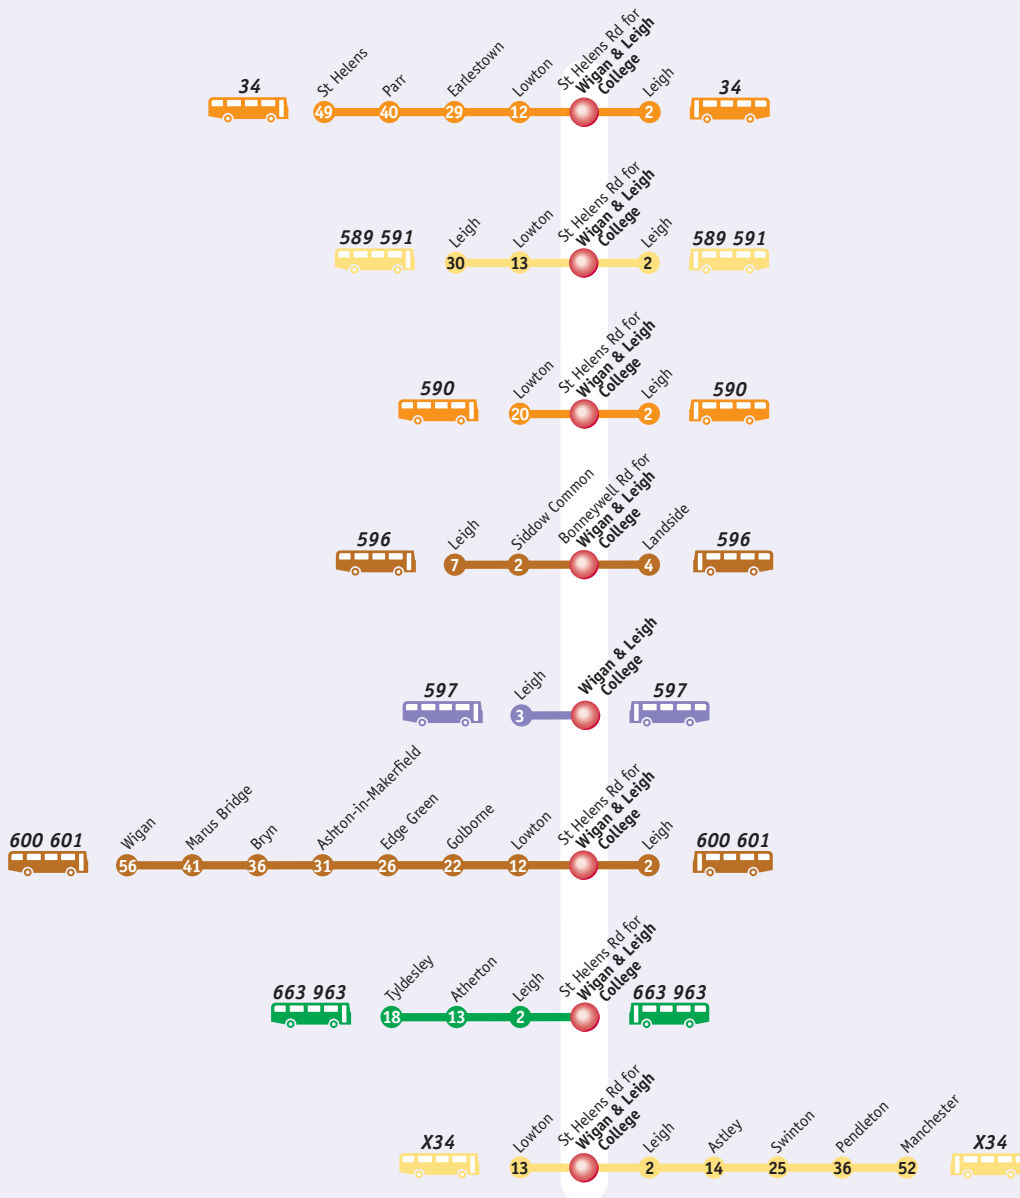

WIGAN & LEIGH COLLEGE (MARSHALL STREET)

Extra buses run to Leigh bus station, a short bus ride away from Wigan and Leigh College. Please see information for Wigan and Leigh College (Image Foundation Centre) for details.

Bus Service to Wigan & Leigh College

Approximate travelling time to Wigan & Leigh College (minutes)

Service No.	Frequencies (mins)	
	Mon-Sat day	Eves, Suns & Pub hols
34	20	-
589/591	60	-
590	60	-
596	60	-
597	60	-
600/601	10	30
663/963	Mon-Fri peak only	-
X34	Mon-Fri peak only	-