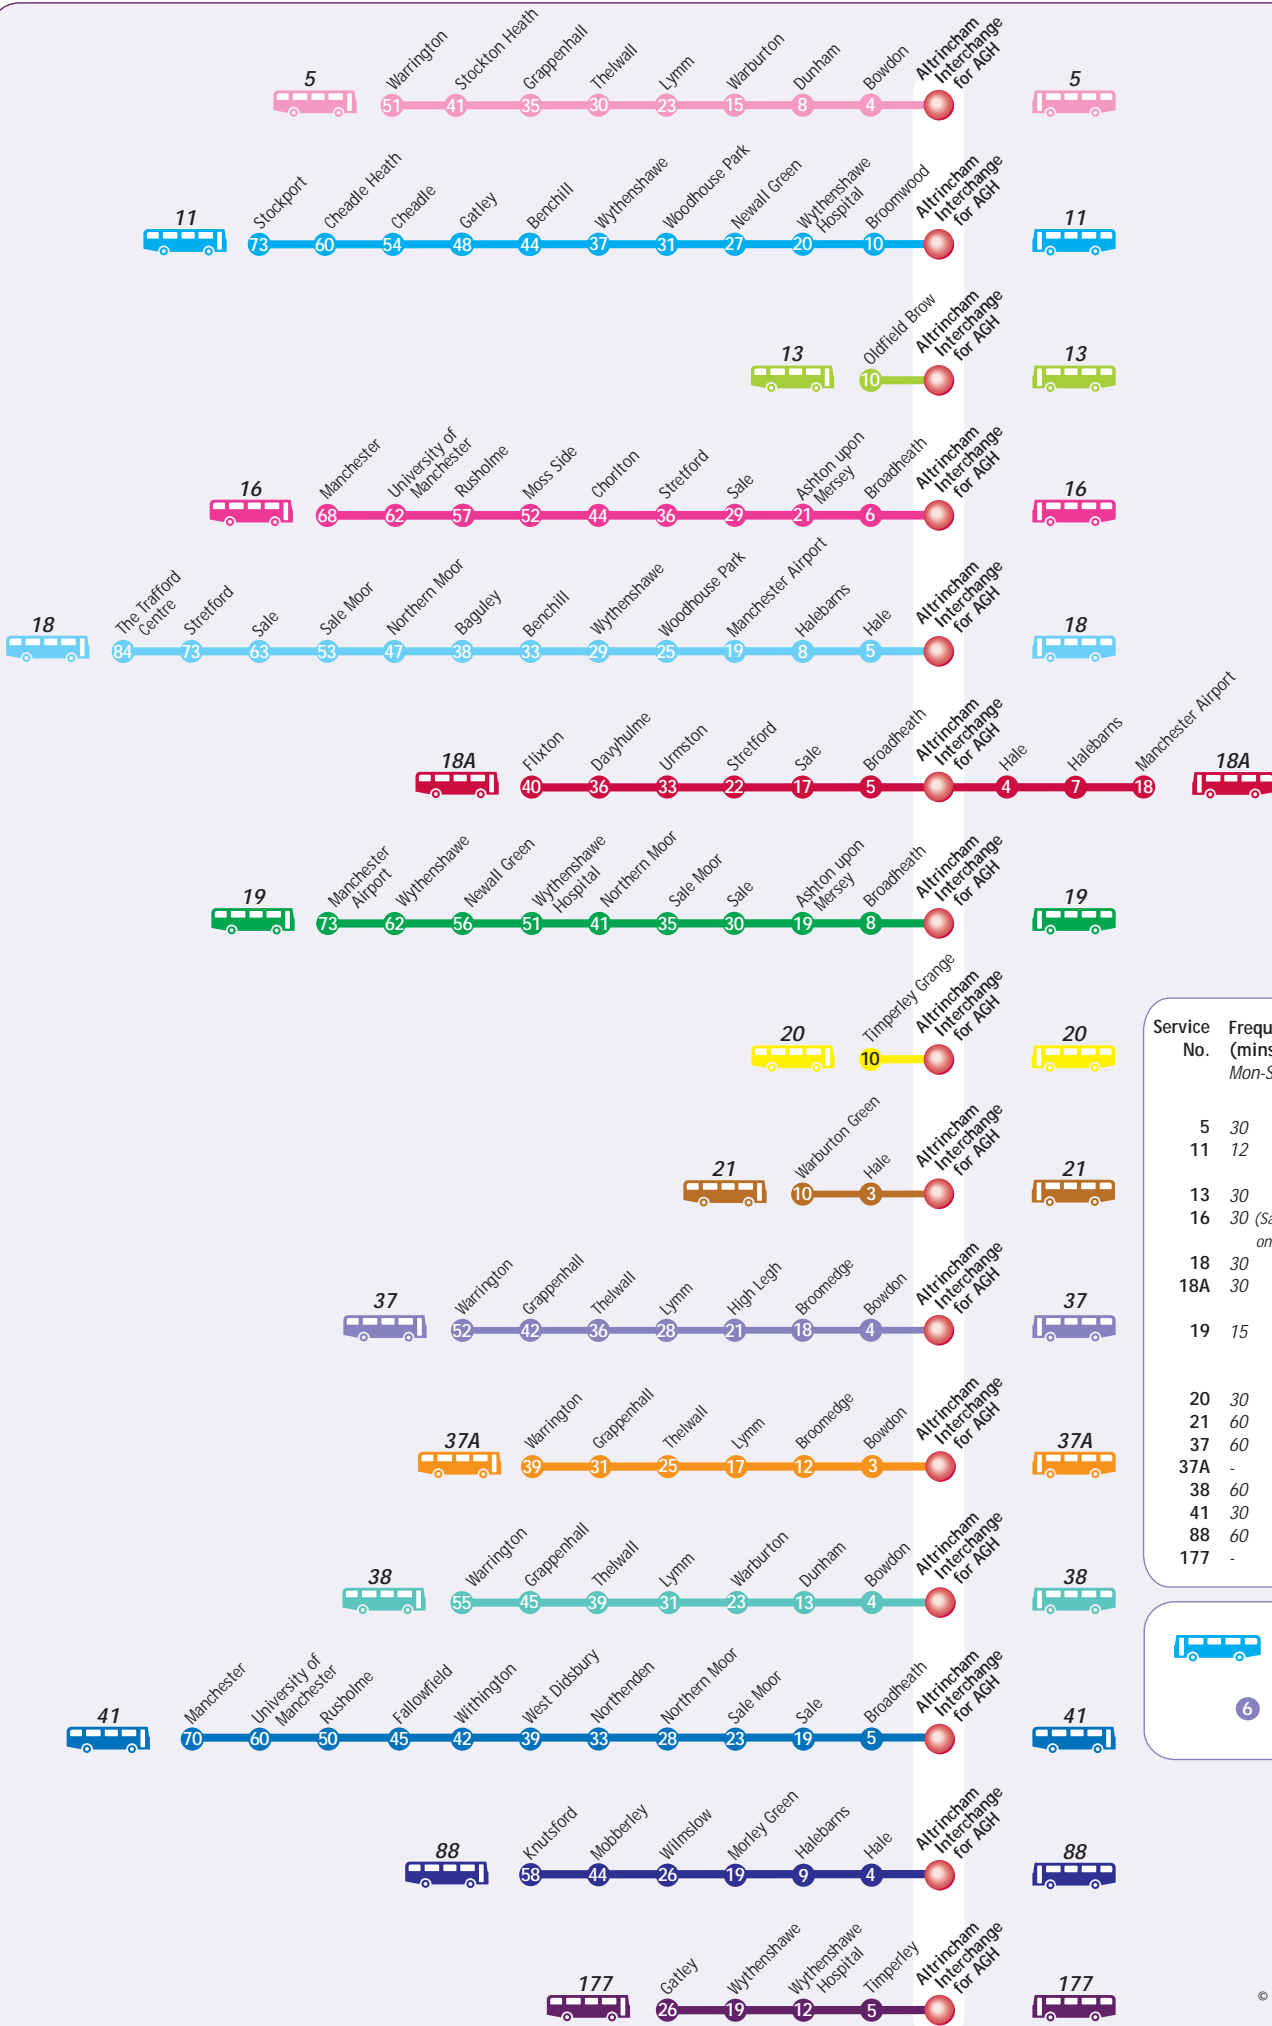

Altrincham General Hospital - Sheet 1

| Service No. | Frequencies (mins) | Frequencies | |
|-------------|--------------------|---------------------|---|
| | | Mon-Sat day | Evenings, Sundays & public holidays |
| 5 | 30 | - | - |
| 11 | 12 | 20 | (Sun/pub hol daytime only) |
| 13 | 30 | 60 | 60 |
| 16 | 30 | (Sale-Mcr only Sat) | 60 |
| 18 | 30 | 60 | 60 |
| 18A | 30 | 60 | (Trafford Gen Hosp - Airport only evenings) |
| 19 | 15 | 30 | (Sun/pub hol daytime only) (Evenings) |
| 20 | 30 | 60 | 60 |
| 21 | 60 | - | - |
| 37 | 60 | - | - |
| 37A | - | 120 | 120 |
| 38 | 60 | 120 | 120 |
| 41 | 30 | 60 | 60 |
| 88 | 60 | - | - |
| 177 | - | - | (1 evening journey) |

 Bus Service to AGH

 Approximate travelling time to AGH (minutes)

Altrincham General Hospital

-  Altrincham General Hospital
-  Bus stop
-  Train station
-  Metrolink stop
-  Pedestrian area