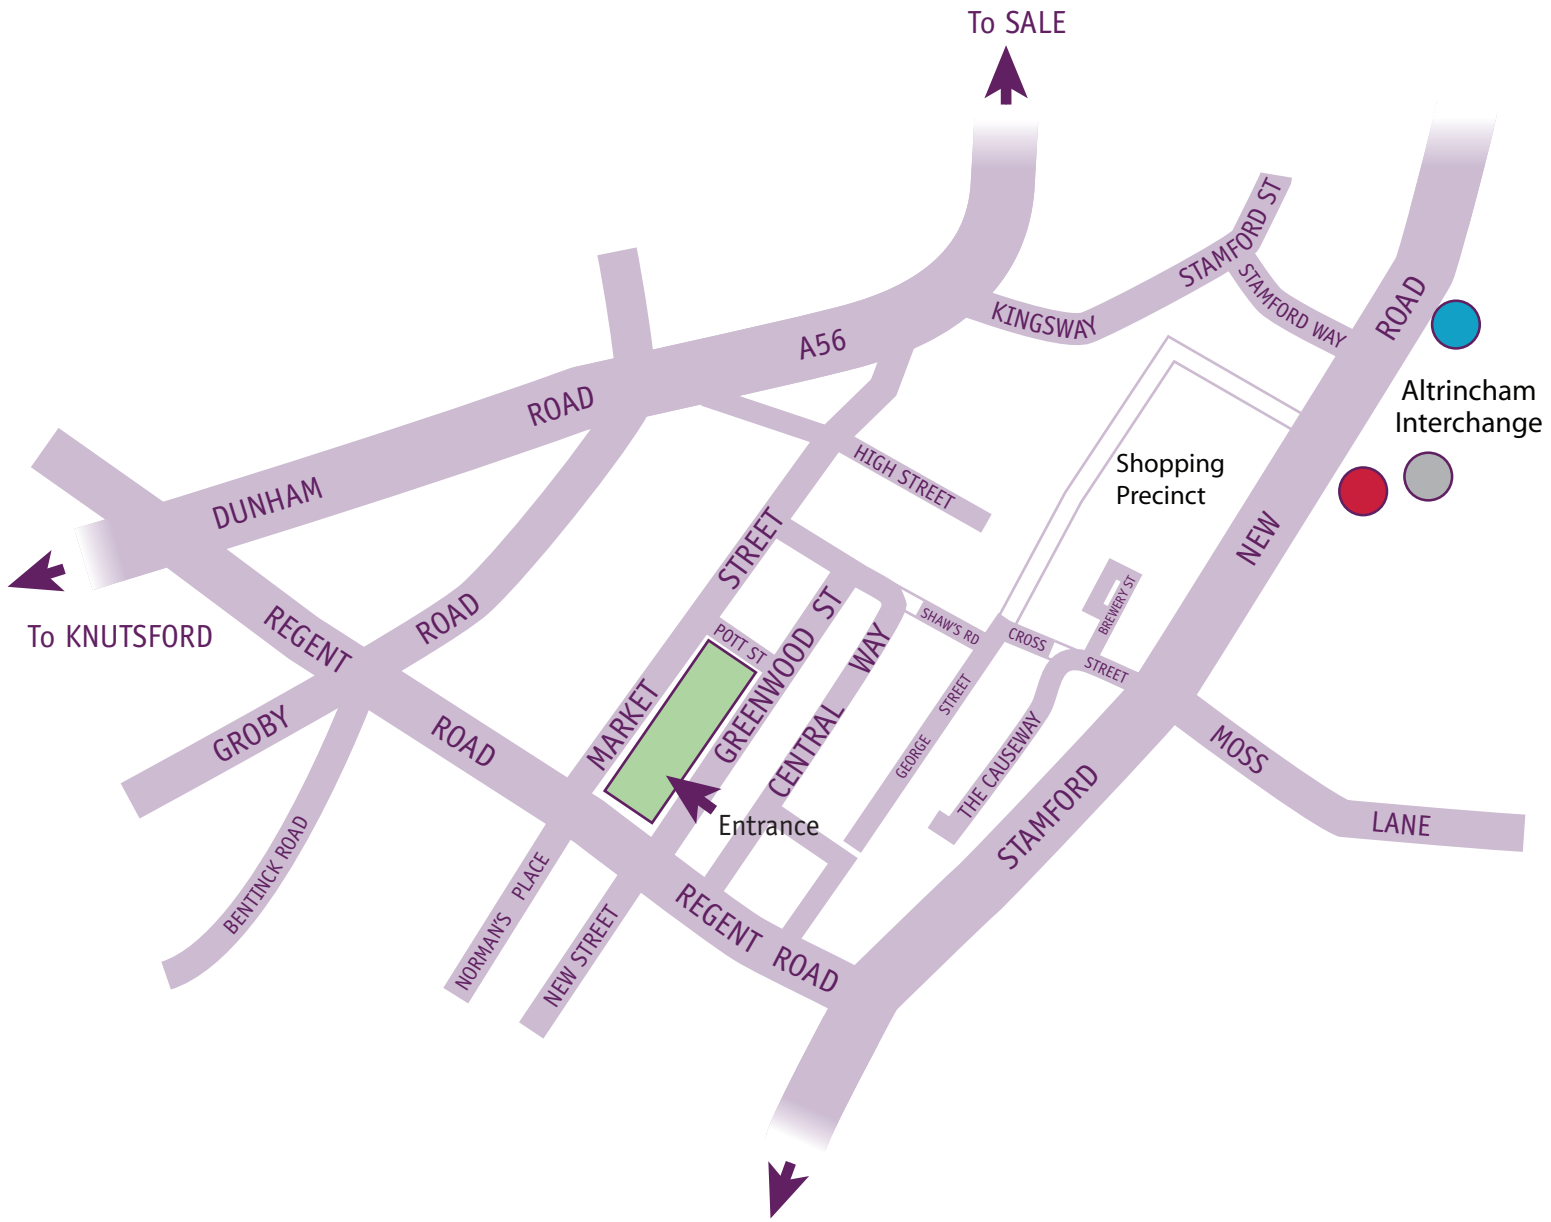

Altrincham General Hospital - Sheet 1

| Service No. | Frequencies (mins) | Frequencies | |
|-------------|--------------------|---------------------|---|
| | | Mon-Sat day | Evenings, Sundays & public holidays |
| 5 | 30 | - | - |
| 11 | 12 | 20 | (Sun/pub hol daytime only) |
| 13 | 30 | 60 | 60 |
| 16 | 30 | (Sale-Mcr only Sat) | 60 |
| 18 | 30 | 60 | 60 |
| 18A | 30 | 60 | (Trafford Gen Hosp - Airport only evenings) |
| 19 | 15 | 30 | (Sun/pub hol daytime only) (Evenings) |
| 20 | 30 | 60 | 60 |
| 21 | 60 | - | - |
| 37 | 60 | - | - |
| 37A | - | 120 | 120 |
| 38 | 60 | 120 | 120 |
| 41 | 30 | 60 | 60 |
| 88 | 60 | - | - |
| 177 | - | - | (1 evening journey) |

 Bus Service to AGH

 Approximate travelling time to AGH (minutes)

Altrincham General Hospital

-  Altrincham General Hospital
-  Bus stop
-  Train station
-  Metrolink stop
-  Pedestrian area