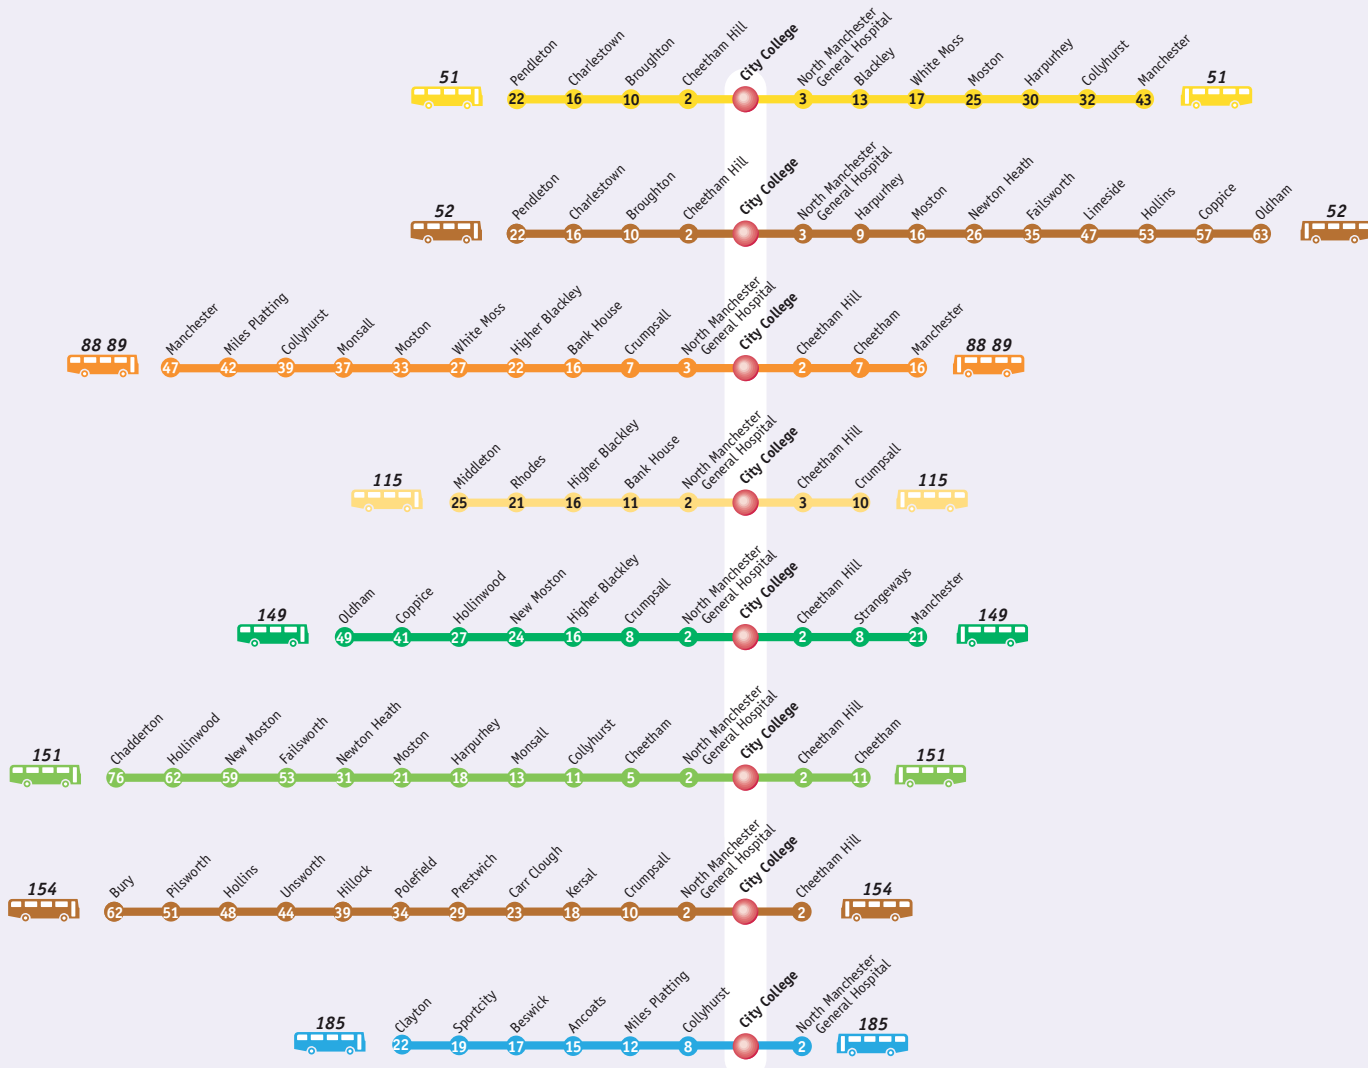

CITY COLLEGE (ABRAHAM MOSS CENTRE)

 Bus Service to City College

 Approximate travelling time to City College (minutes)

Service No.	Frequencies (mins)	Eves, Suns & Pub hols
51	10-20	-
52	30	60 (Pendleton-Failsworth only)
88/89	10	30-60
115	60 (Mon-Fri only)	-
149	30	60 (Extends to Holts Estate)
151	30	-
154	60	-
185	60 (Mon-Fri only)	-