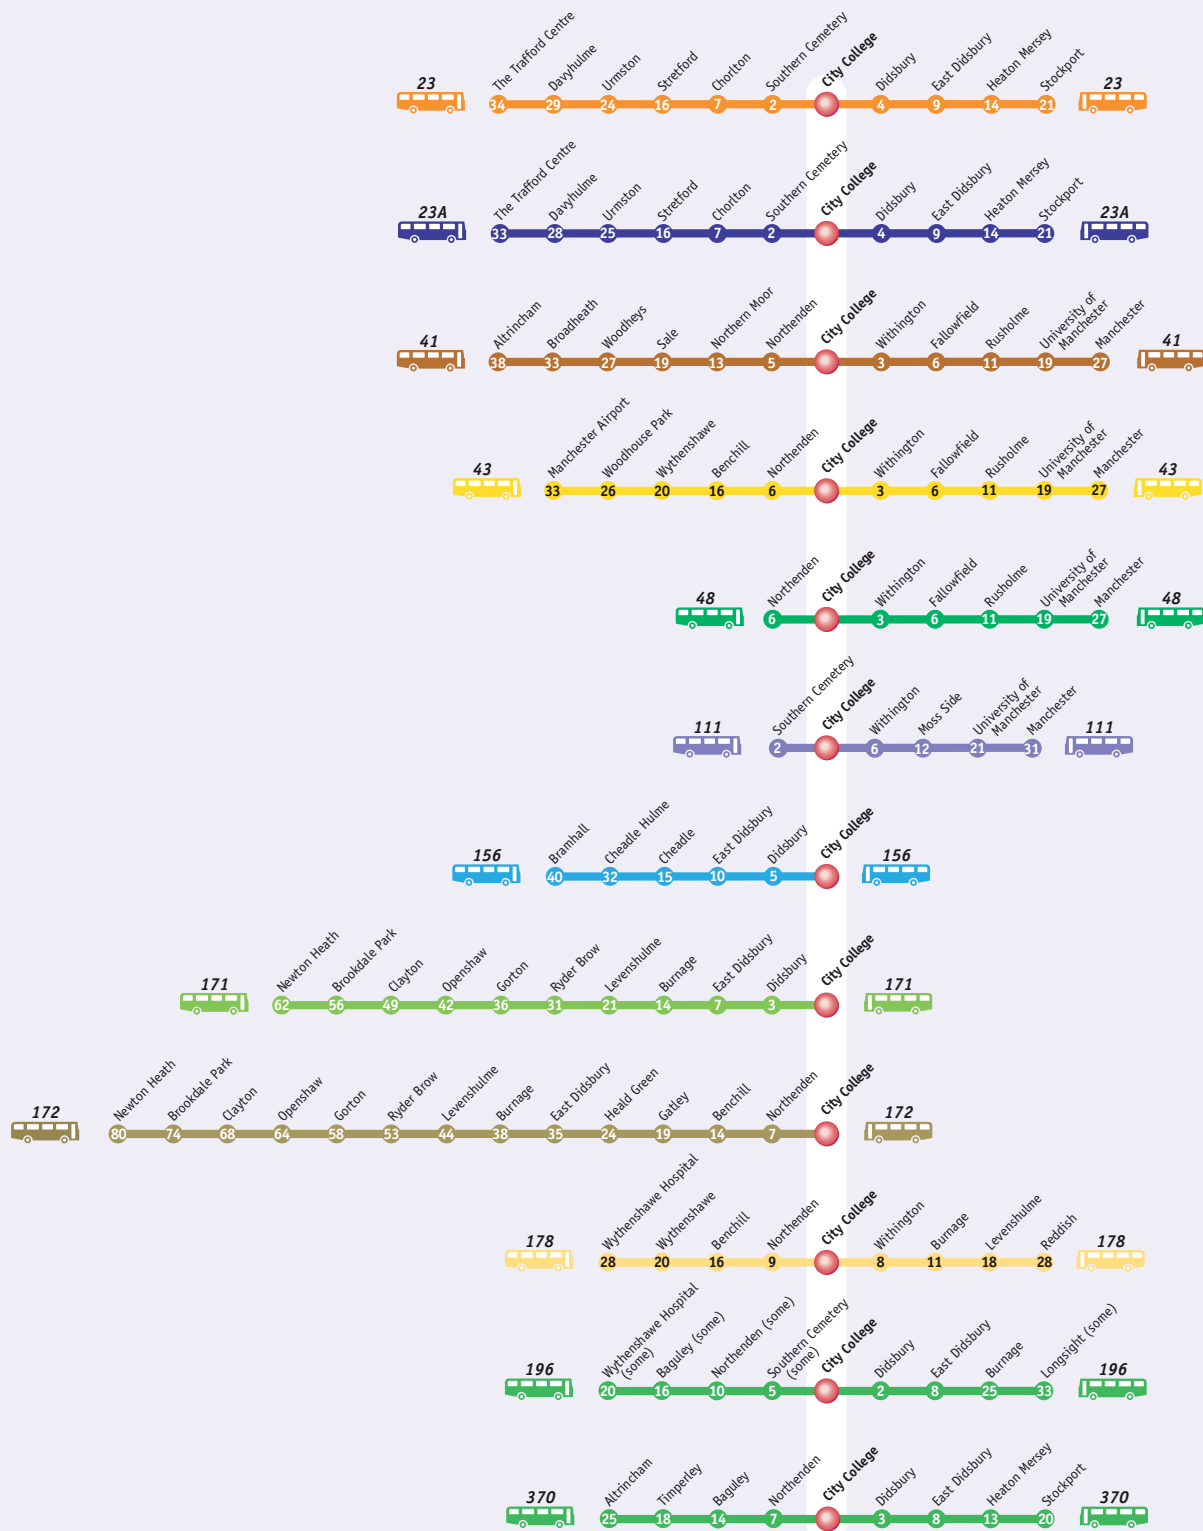

CITY COLLEGE (FIELDEN CAMPUS)

Bus Service to City College

Approximate travelling time to City College (minutes)

Service No.

Frequencies (mins)

Service No.	Frequencies (mins)	Eves, Suns & Pub hols
23	30	-
23A	30	60
41	20 (10 Sale-Mcr)	60 (20-30 Sale-Mcr)
43	10	20-30
48	20	-
111	7/8	20 (Sun/Pub Hol day) 30 (Eves)
156	Mon-Fri peak only	-
171	60	-
172	60	-
178	60	60 (Sun)
196	60	-
370	30 (Mon-Fri)	60
	60 (Sat)	-