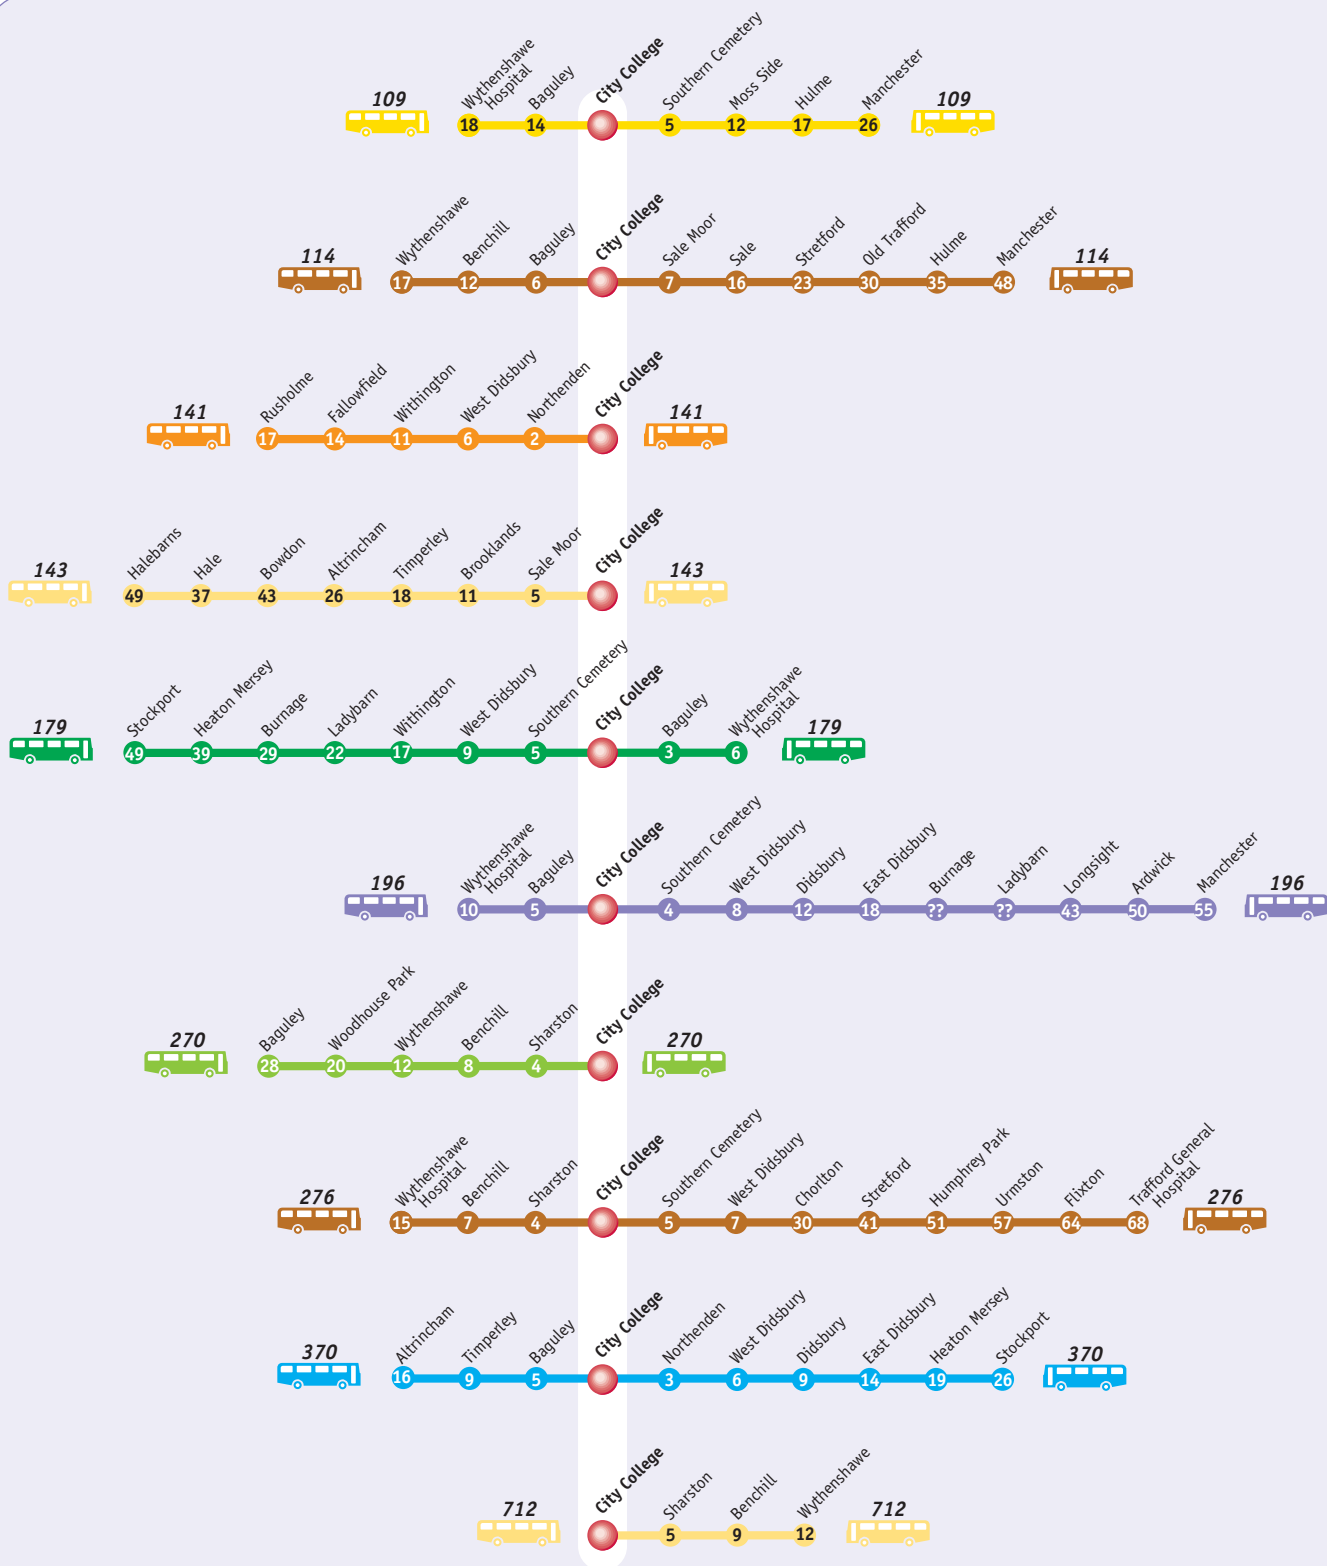

 Bus Service to City College

6 Approximate travelling time to City College (minutes)

Service No.	Frequencies (mins)	
	Mon-Sat day	Eves, Suns & Pub hols
18/18A	30	120 (Mon-Fri eves only)
19/19A	15-30	60
19B/19C	Early mornings only	60 (Early eves, Sun, Pub Hols only)
41	20 (10 Sale-Mcr)	30-60 (20-30 Sale-Mcr)
84	-	60
99	60	60 (Sun & Pub Hol day only)
101	15	30 (20 Pub Hol daytime)
104	30	60 (Not Pub Hols)
105	30	60 (Not Pub Hols)
108	Mon-Fri peak only	-

 Bus Service to City College

6 Approximate travelling time to City College (minutes)

Service No.	Frequencies (mins)	
	Mon-Sat day	Eves, Suns & Pub hols
109	30	60 (Not Pub hols)
114	30	-
141	Mon-Fri peak only	-
143	Mon-Fri peak only	-
179	60	2 jnys per day on Sundays
196	Early morning/Early evening only	-
270	Mon-Fri peak only	-
276	60	-
370	30	60
712	Mon-Fri peak only	-

Bus Service to City College

6

Approximate travelling time to City College (minutes)

Frequencies (mins)

Service No.	Mon-Sat day	Eves, Suns & Pub hols
741	Mon-Fri peak only	-
760	Mon-Fri peak only	-
770	Mon-Fri peak only	-
771	Mon-Fri peak only	-
B70	Mon-Fri peak only	-