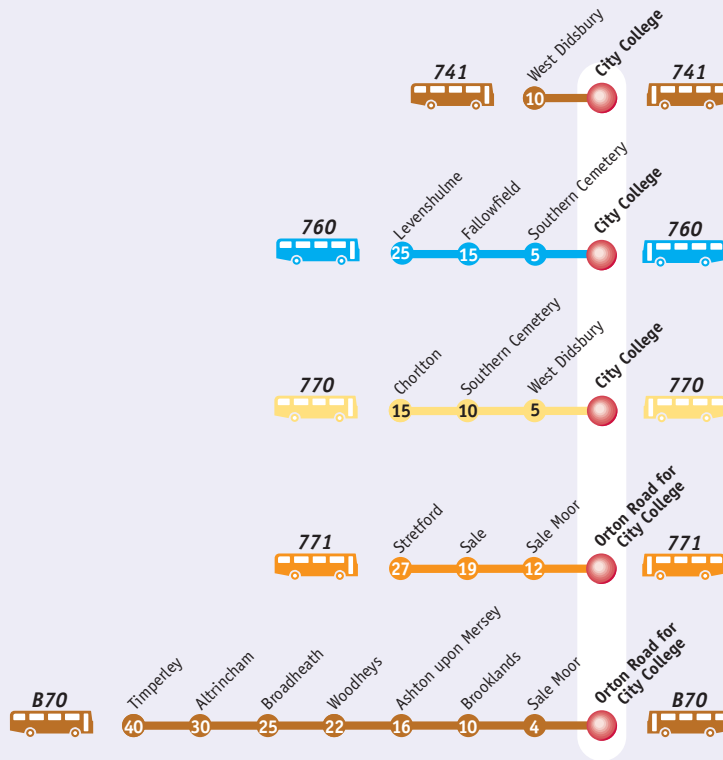

 Bus Service to City College

6 Approximate travelling time to City College (minutes)

Service No.	Frequencies (mins)	
	Mon-Sat day	Eves, Suns & Pub hols
18/18A	30	120 (Mon-Fri eves only)
19/19A	15-30	60
19B/19C	Early mornings only	60 (Early eves, Sun, Pub Hols only)
41	20 (10 Sale-Mcr)	30-60 (20-30 Sale-Mcr)
84	-	60
99	60	60 (Sun & Pub Hol day only)
101	15	30 (20 Pub Hol daytime)
104	30	60 (Not Pub Hols)
105	30	60 (Not Pub Hols)
108	Mon-Fri peak only	-

 Bus Service to City College

6 Approximate travelling time to City College (minutes)

Service No.	Frequencies (mins)	
	Mon-Sat day	Eves, Suns & Pub hols
109	30	60 (Not Pub hols)
114	30	-
141	Mon-Fri peak only	-
143	Mon-Fri peak only	-
179	60	2 jnys per day on Sundays
196	Early morning/Early evening only	-
270	Mon-Fri peak only	-
276	60	-
370	30	60
712	Mon-Fri peak only	-

Bus Service to City College

6

Approximate travelling time to City College (minutes)

Frequencies (mins)

Service No.	Mon-Sat day	Eves, Suns & Pub hols
741	Mon-Fri peak only	-
760	Mon-Fri peak only	-
770	Mon-Fri peak only	-
771	Mon-Fri peak only	-
B70	Mon-Fri peak only	-