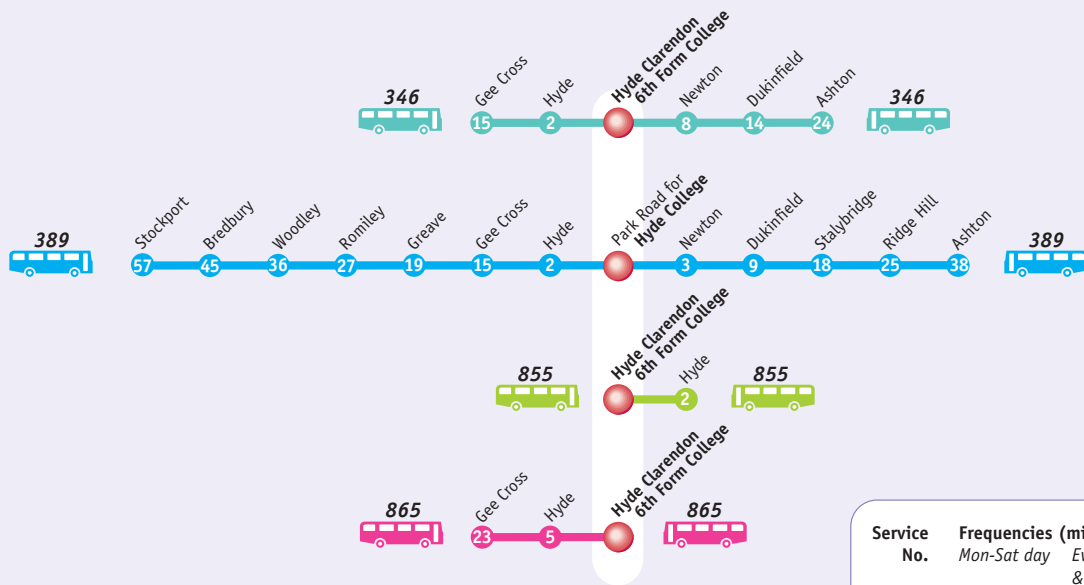

# HYDE CLARENDON SIXTH FORM COLLEGE

 Bus Service to Hyde College

**6** Approximate travelling time to Hyde College (minutes)

Service No.	Frequencies (mins)	
	Mon-Sat day	Eves, Suns & Pub Hols
<b>346</b>	15(Ash-Hyde) 30(Gee Crs-Ash)	60(Eve jnys run to Gee Cross)
<b>389</b>	60(3 buses per hr Hyde-Ash)	60(Gee Crs-Ash only eves)
<b>855</b>	1 pm journey	-
<b>865</b>	Mon-Fri peak	-

©GMPT 2007

Additional buses are available to other destinations from Hyde town centre, 10 minutes walk away