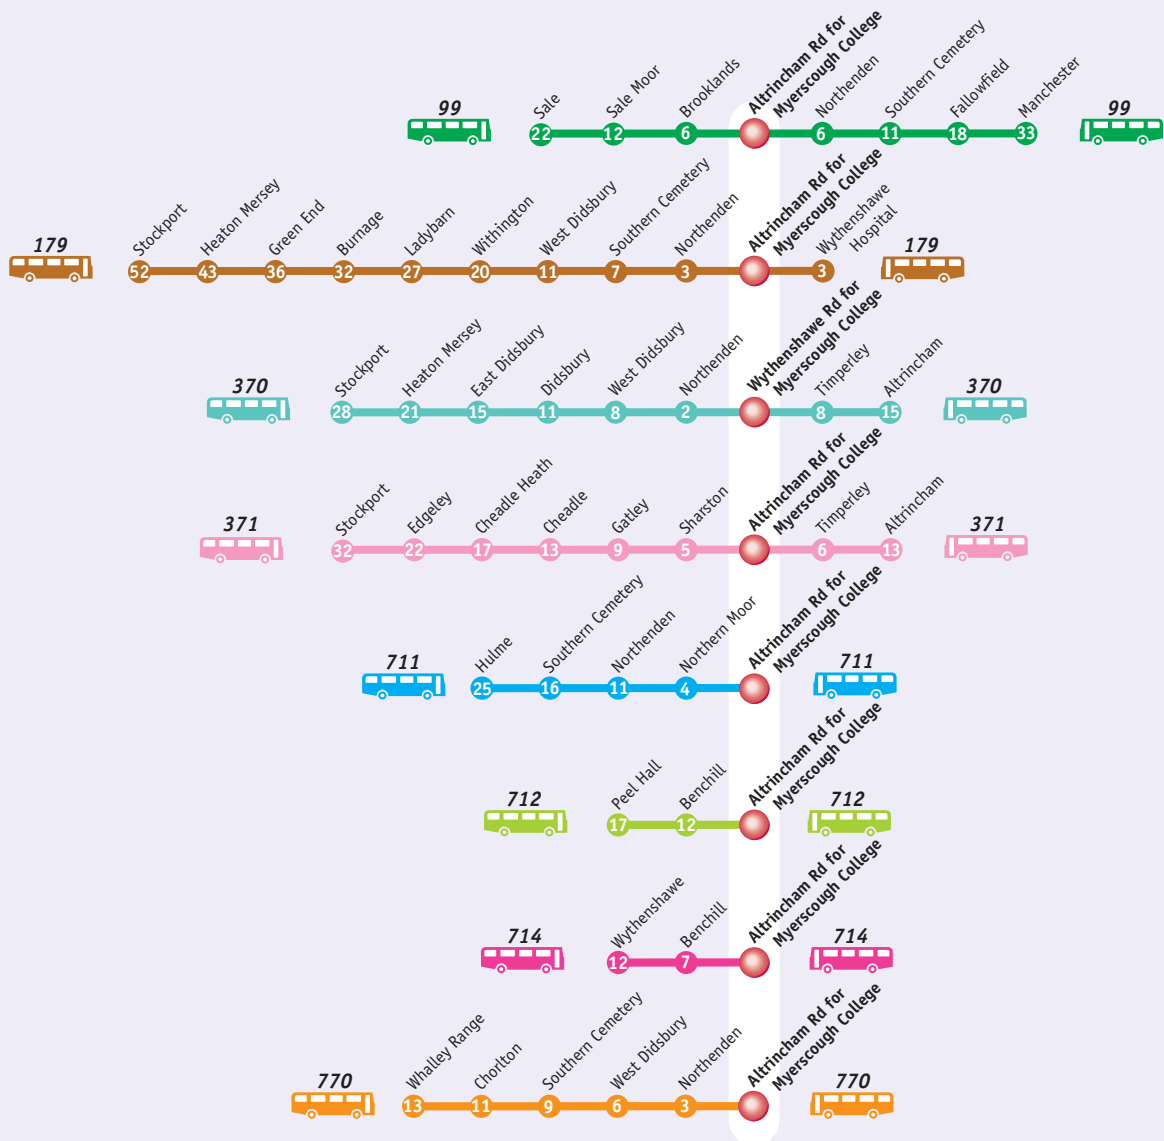

MYERSCOUGH COLLEGE

Bus Service to Myerscough College

Approximate travelling time to Myerscough College (minutes)

Service No.	Frequencies (mins)	
	Mon-Sat day	Eves, Suns & Pub Hols
99	60	60 (Sun & Pub hol day)
179	60	2 jnys on Sundays
370	30 (Mon-Fri) 60 (Sat)	60
371	30 (Mon-Fri) 60 (Sat)	60
711	Mon-Fri peak only	-
712	Mon-Fri peak only	-
714	Mon-Fri peak only	-
770	Mon-Fri peak only	-