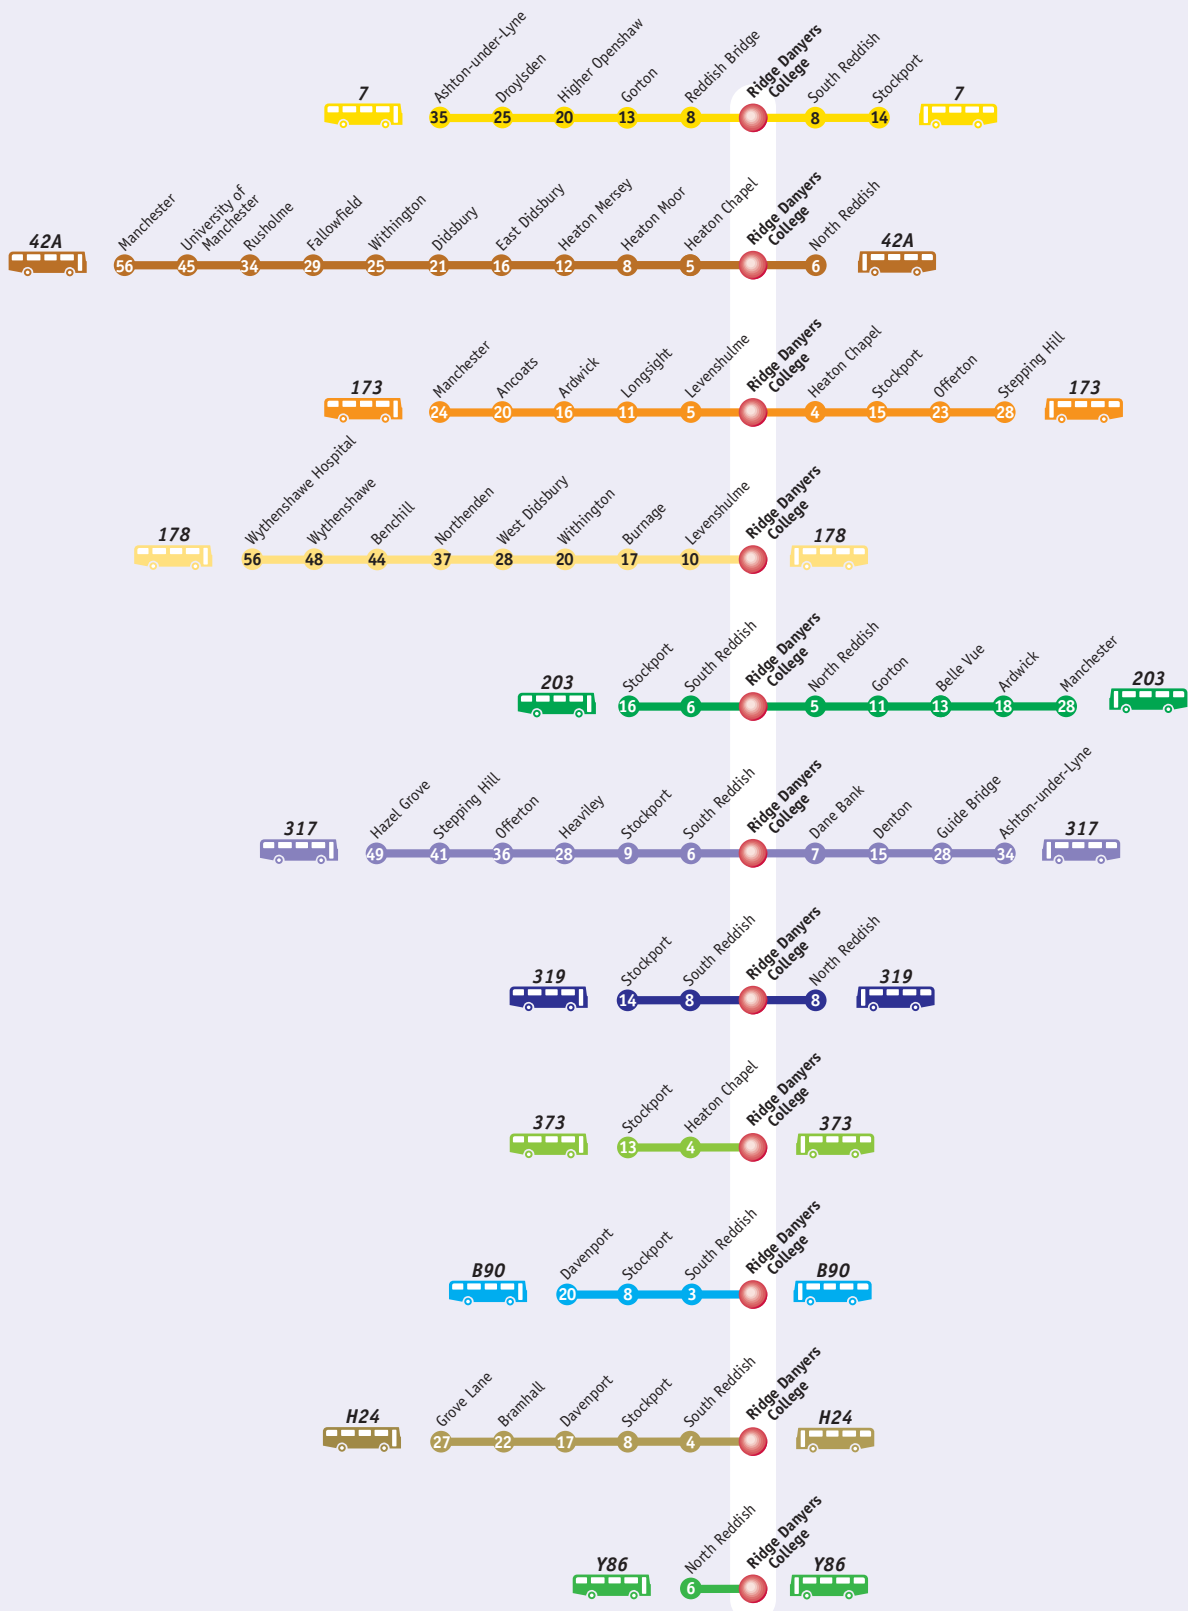

RIDGE DANYERS COLLEGE (HOULDSWORTH MILL)

Bus Service to Ridge Danyers College (Houldsworth Mill)

Approximate travelling time to Ridge Danyers College (minutes)

Service No.	Frequencies (mins)	
7	Mon-Sat day	Eves, Suns & Pub hols
20		-
42A	60	60 (Not Pub Hols)
173	60	-
178	60	60 (Sun daytime only)
203	10	15 (Reddish - Stockport) 30
317	30 (Dane Bank - Hazel Grove)	60 (Stockport - Denton only. Not Pub Hol)
60		-
319	30	-
373	15-20	60 (Not Pub Hol)
B90	Mon-Fri peak only	-
H24	Mon-Fri peak only	-
Y86	Mon-Fri peak only	-