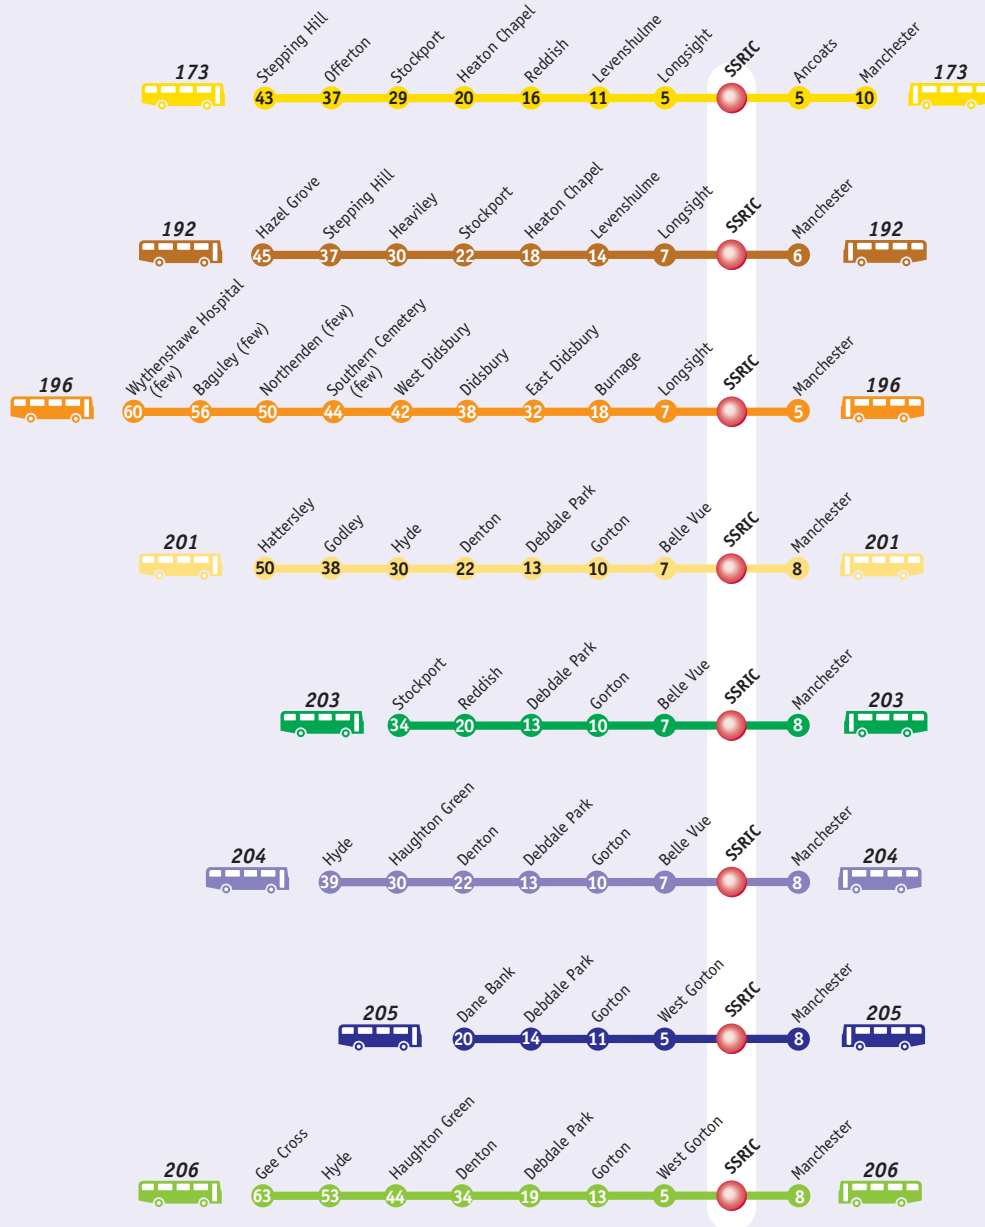

# SCHOOL SOUND RECORDING INA CENTRE

Bus Service to SSRIC

6

Approximate travelling time to SSRIC (minutes)

Service No.	Frequencies (mins)	
	Mon-Sat day	Eves, Suns & Pub hols
173	60	-
192	3-4	4-10
196	60	60 (Sun day Burnage to Mcr only)
201	10	20-30 (Evening journeys run Hyde - Mcr only)
203	10	20-30
204	30	30 (Not Pub Hols)
205	30	60 (Not Pub Hols)
206	Mon-Fri peak only	