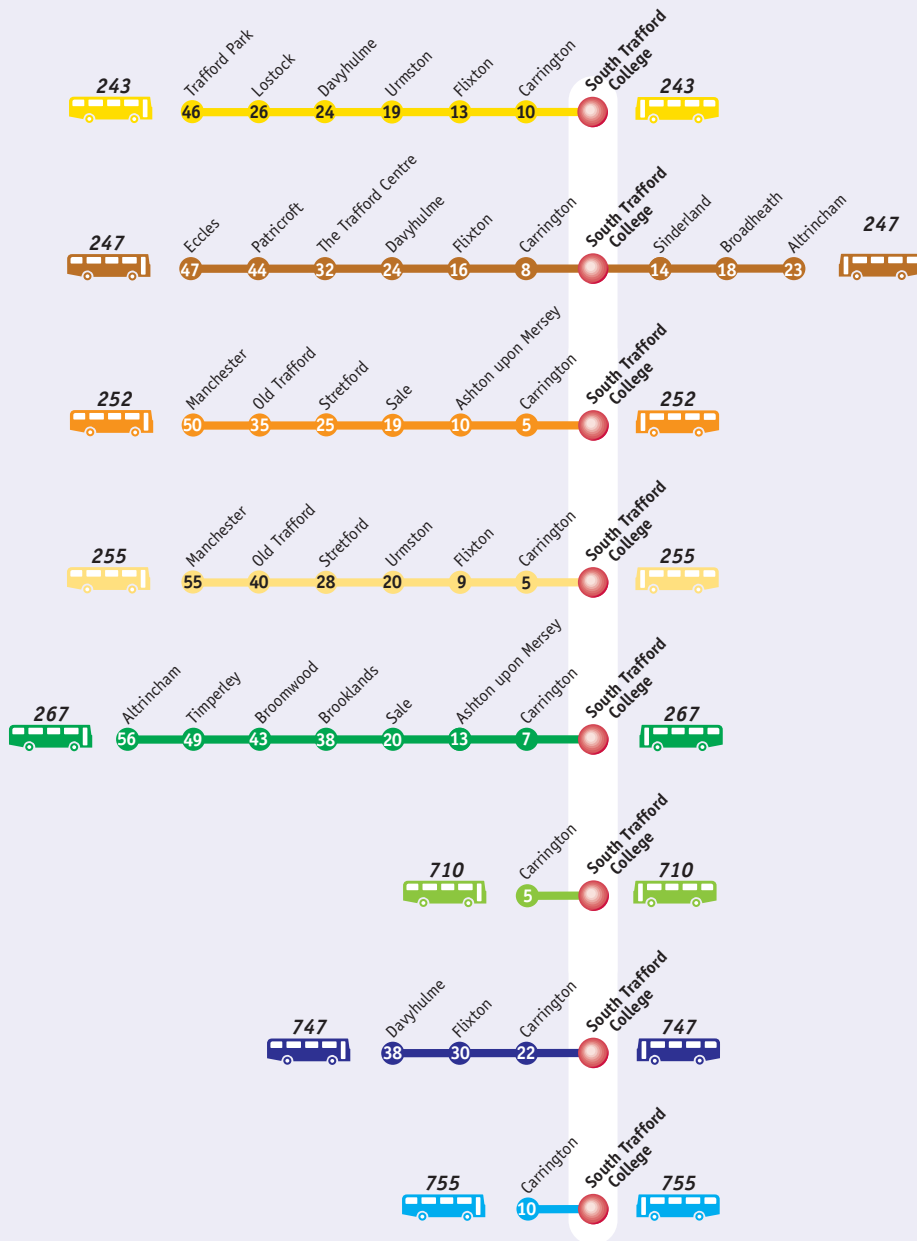

SOUTH TRAFFORD COLLEGE (THE LEARNING GATEWAY)

Bus Service to South Trafford College (The Learning Gateway)

6 Approximate travelling time to South Trafford College (The Learning Gateway) (minutes)

Service No.	Frequencies (mins)	
	Mon-Sat day	Eves, Suns & Pub hols
243	Mon-Fri peak only	-
247	30	60/Irregular
252	60	60 (Sun/Pub Hol days only)
255	30	60 (Except Mon-Sat eve)
267	60	-
710	Mon-Fri peak only	-
747	Mon-Fri peak only	-
755	Mon-Fri peak only	-