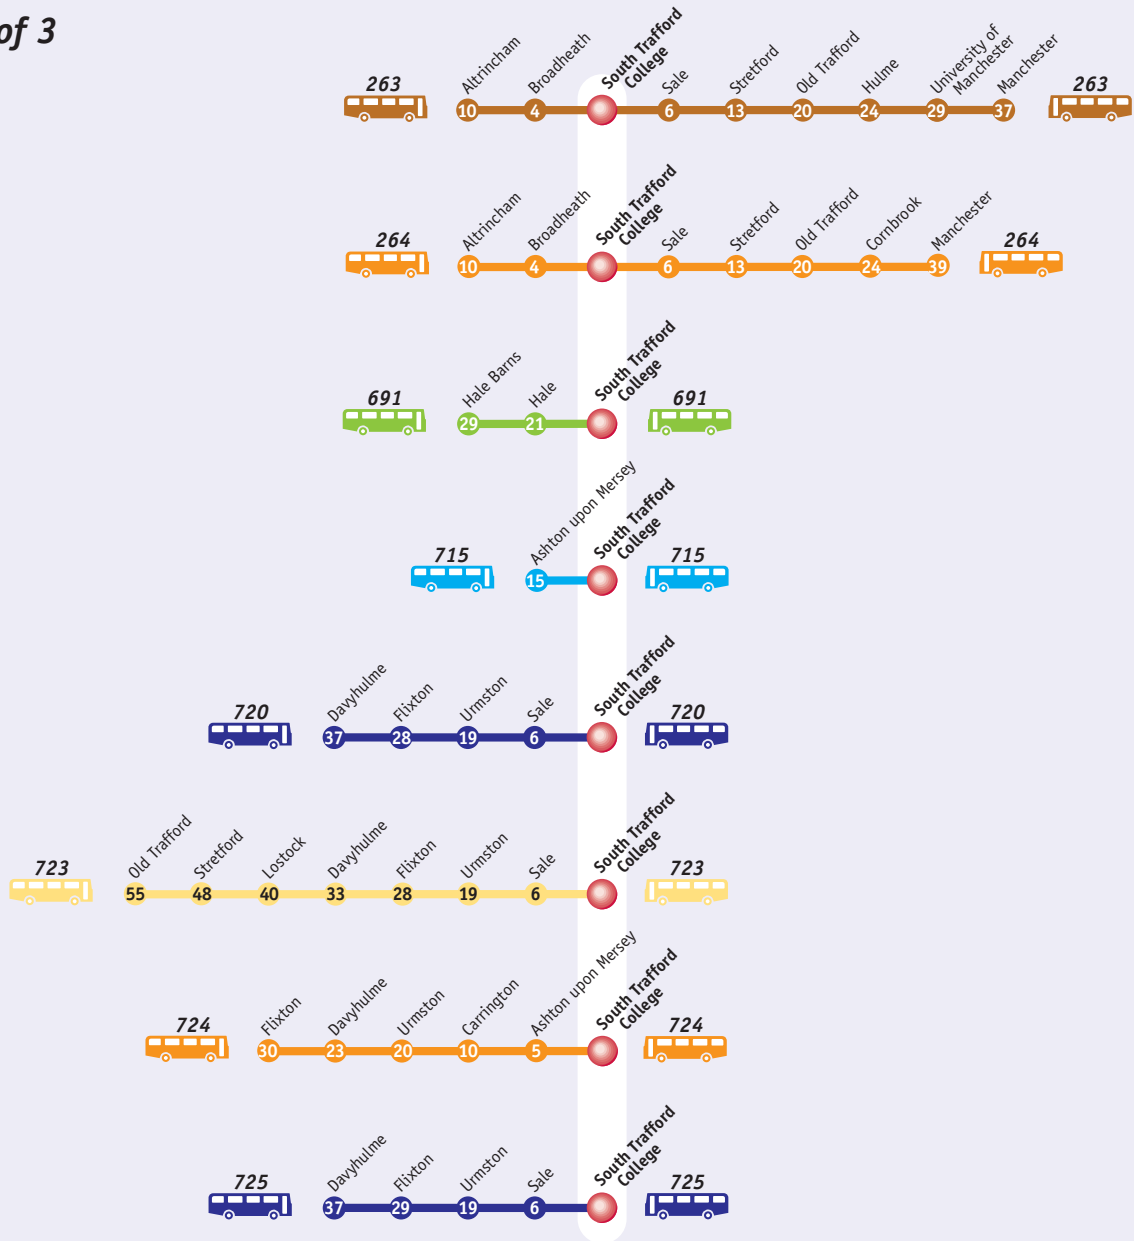

SOUTH TRAFFORD COLLEGE (BROADHEATH CAMPUS & WAREHOUSE THEATRE)

Page 1 of 3

Bus Service to South Trafford College

6

Approximate travelling time to South Trafford College (minutes)

Service No.	Frequencies (mins)	
	Mon-Sat day	Eves, Suns & Pub hols
16	60	60
16A	60	-
17	30	-
17A	Mon-Fri peak only	
19/19A	15 (Altrincham-Wythenshawe)	60
	30 (Full route)	-
19B/19C	Early mornings only	
41	20	60
245	30	60

SOUTH TRAFFORD COLLEGE (BROADHEATH CAMPUS & WAREHOUSE THEATRE)

Page 2 of 3

Bus Service to South Trafford College

6 Approximate travelling time to South Trafford College (minutes)

Service No.	Frequencies (mins)	Eves, Suns & Pub hols
263	Mon-Sat day 12-15	30
264	Mon-Fri peak only	-
691	Mon-Fri peak only	-
715	Mon-Fri peak only	-
720	Mon-Fri peak only	-
723	Mon-Fri peak only	-
724	Mon-Fri peak only	-
725	Mon-Fri peak only	-

SOUTH TRAFFORD COLLEGE (BROADHEATH CAMPUS & WAREHOUSE THEATRE)

 Bus Service to South Trafford College

 Approximate travelling time to South Trafford College (minutes)

Service No.	Frequencies (mins)	Eves, Suns & Pub hols
741	Mon-Sat day	-
746	Mon-Fri peak only	-
748	Mon-Fri peak only	-
768	Mon-Fri peak only	-
769	Mon-Fri peak only	-
B21	Mon-Fri peak only	-
Tram	6	12-15