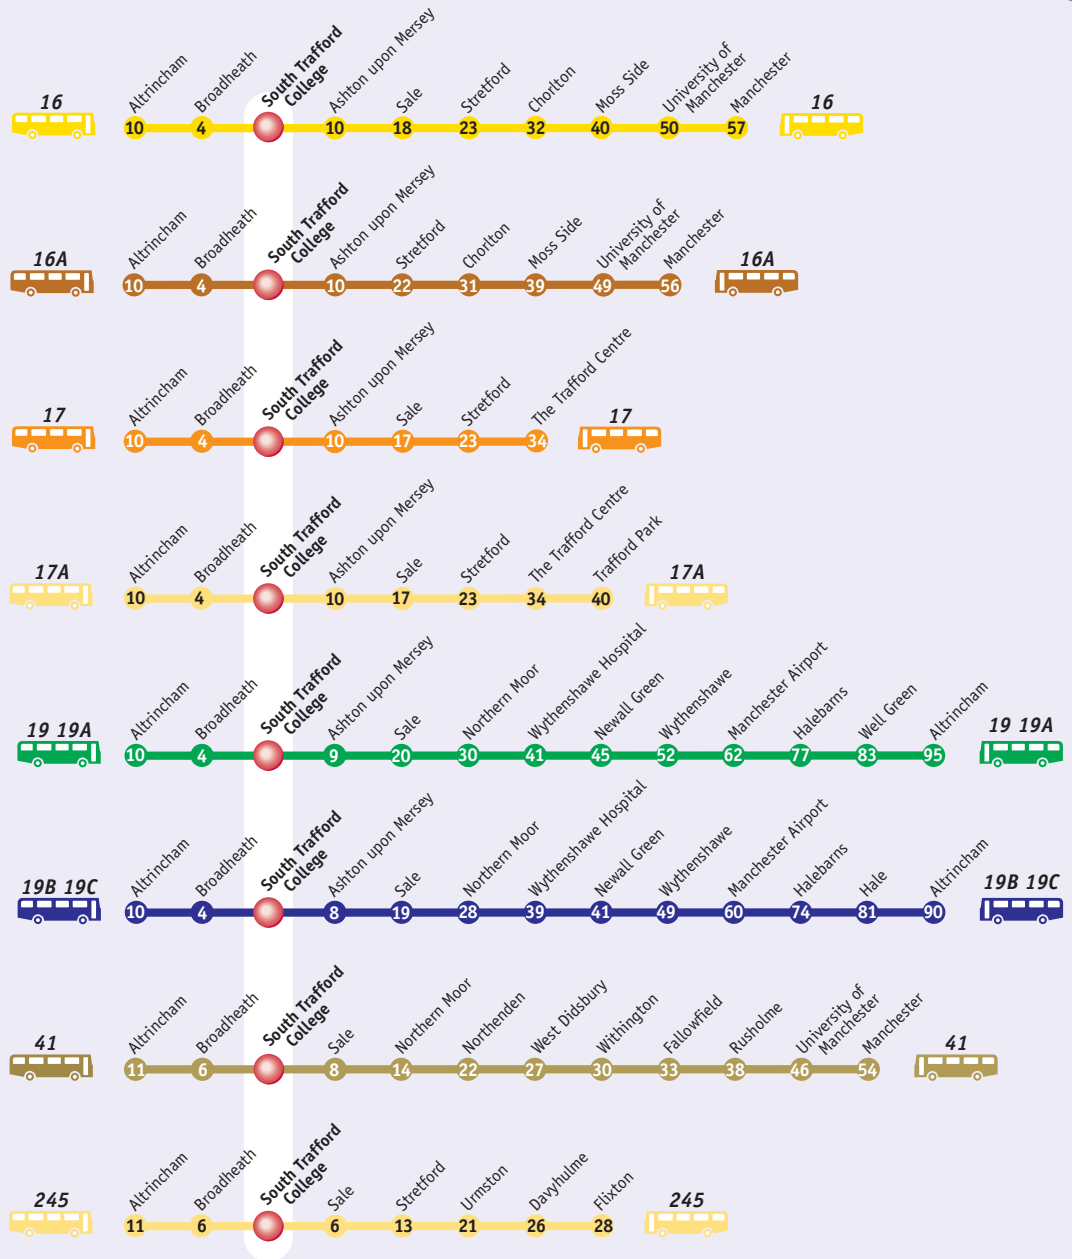

SOUTH TRAFFORD COLLEGE (BROADHEATH CAMPUS & WAREHOUSE THEATRE)

Page 1 of 3

Bus Service to South Trafford College

6

Approximate travelling time to South Trafford College (minutes)

Service No.	Frequencies (mins)	
	Mon-Sat day	Eves, Suns & Pub hols
16	60	60
16A	60	-
17	30	-
17A	Mon-Fri peak only	
19/19A	15 (Altrincham-Wythenshawe)	60
	30 (Full route)	-
19B/19C	Early mornings only	
41	20	60
245	30	60

SOUTH TRAFFORD COLLEGE (BROADHEATH CAMPUS & WAREHOUSE THEATRE)

Page 2 of 3

Bus Service to South Trafford College

6 Approximate travelling time to South Trafford College (minutes)

Service No.	Frequencies (mins)	Eves, Suns & Pub hols
263	Mon-Sat day 12-15	30
264	Mon-Fri peak only	-
691	Mon-Fri peak only	-
715	Mon-Fri peak only	-
720	Mon-Fri peak only	-
723	Mon-Fri peak only	-
724	Mon-Fri peak only	-
725	Mon-Fri peak only	-

SOUTH TRAFFORD COLLEGE (BROADHEATH CAMPUS & WAREHOUSE THEATRE)

 Bus Service to South Trafford College

 Approximate travelling time to South Trafford College (minutes)

Service No.	Frequencies (mins)	Eves, Suns & Pub hols
741	Mon-Sat day	-
746	Mon-Fri peak only	-
748	Mon-Fri peak only	-
768	Mon-Fri peak only	-
769	Mon-Fri peak only	-
B21	Mon-Fri peak only	-
Tram	6	12-15