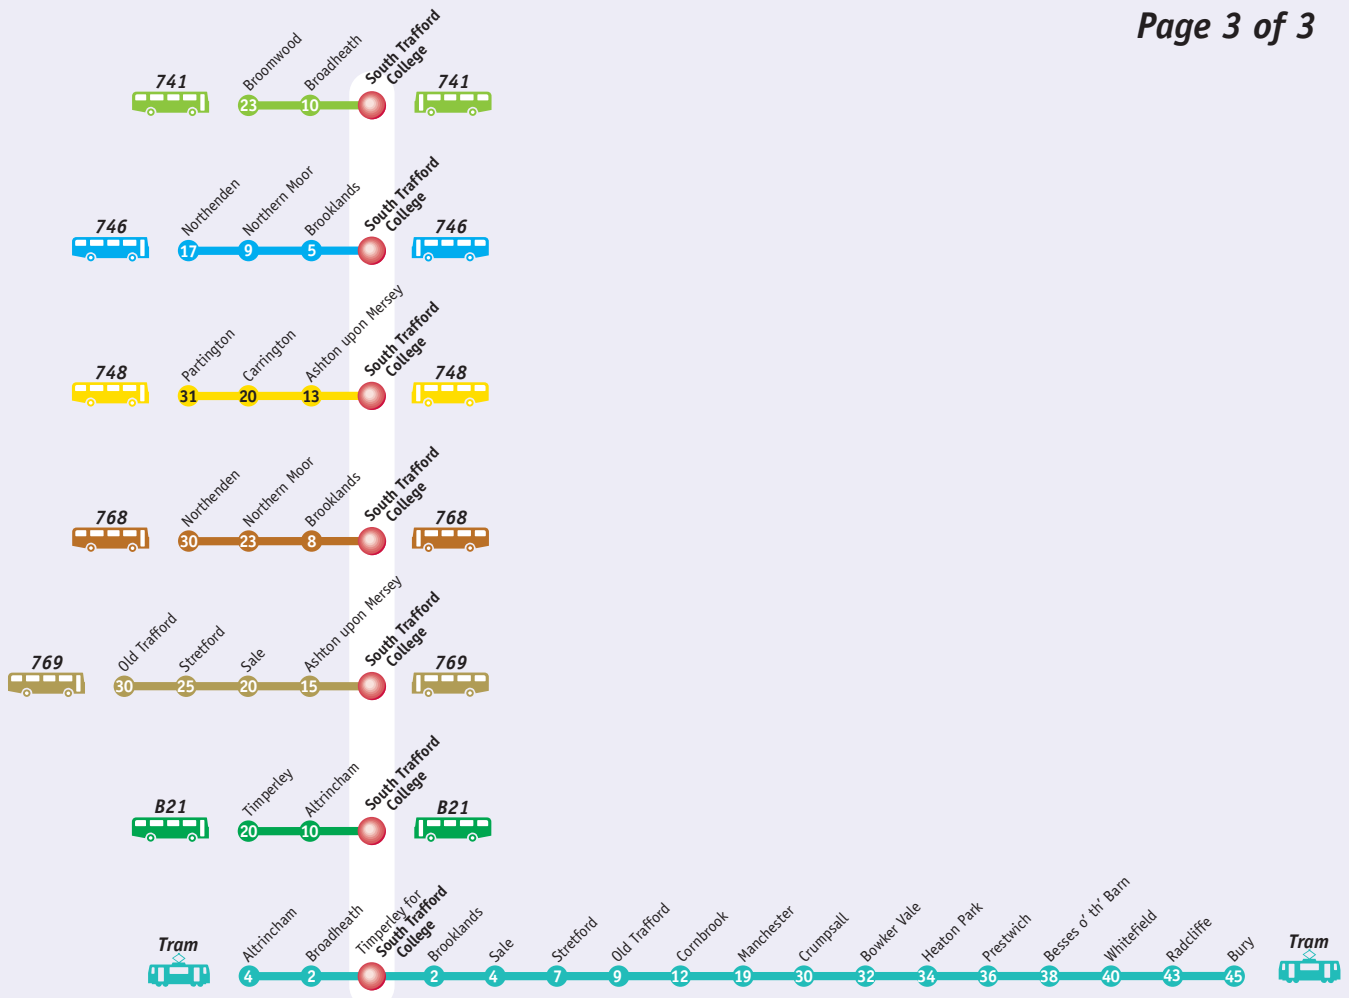

SOUTH TRAFFORD COLLEGE (BROADHEATH CAMPUS & WAREHOUSE THEATRE)

Page 1 of 3

Bus Service to South Trafford College

6

Approximate travelling time to South Trafford College (minutes)

Service No.	Frequencies (mins)	
	Mon-Sat day	Eves, Suns & Pub hols
16	60	60
16A	60	-
17	30	-
17A	Mon-Fri peak only	
19/19A	15 (Altrincham-Wythenshawe)	60
	30 (Full route)	-
19B/19C	Early mornings only	
41	20	60
245	30	60

SOUTH TRAFFORD COLLEGE (BROADHEATH CAMPUS & WAREHOUSE THEATRE)

Page 2 of 3

Bus Service to South Trafford College

6 Approximate travelling time to South Trafford College (minutes)

Service No.	Frequencies (mins)	Eves, Suns & Pub hols
263	Mon-Sat day 12-15	30
264	Mon-Fri peak only	-
691	Mon-Fri peak only	-
715	Mon-Fri peak only	-
720	Mon-Fri peak only	-
723	Mon-Fri peak only	-
724	Mon-Fri peak only	-
725	Mon-Fri peak only	-

SOUTH TRAFFORD COLLEGE (BROADHEATH CAMPUS & WAREHOUSE THEATRE)

 Bus Service to South Trafford College

 Approximate travelling time to South Trafford College (minutes)

Service No.	Frequencies (mins)	Eves, Suns & Pub hols
741	Mon-Sat day	-
746	Mon-Fri peak only	-
748	Mon-Fri peak only	-
768	Mon-Fri peak only	-
769	Mon-Fri peak only	-
B21	Mon-Fri peak only	-
Tram	6	12-15