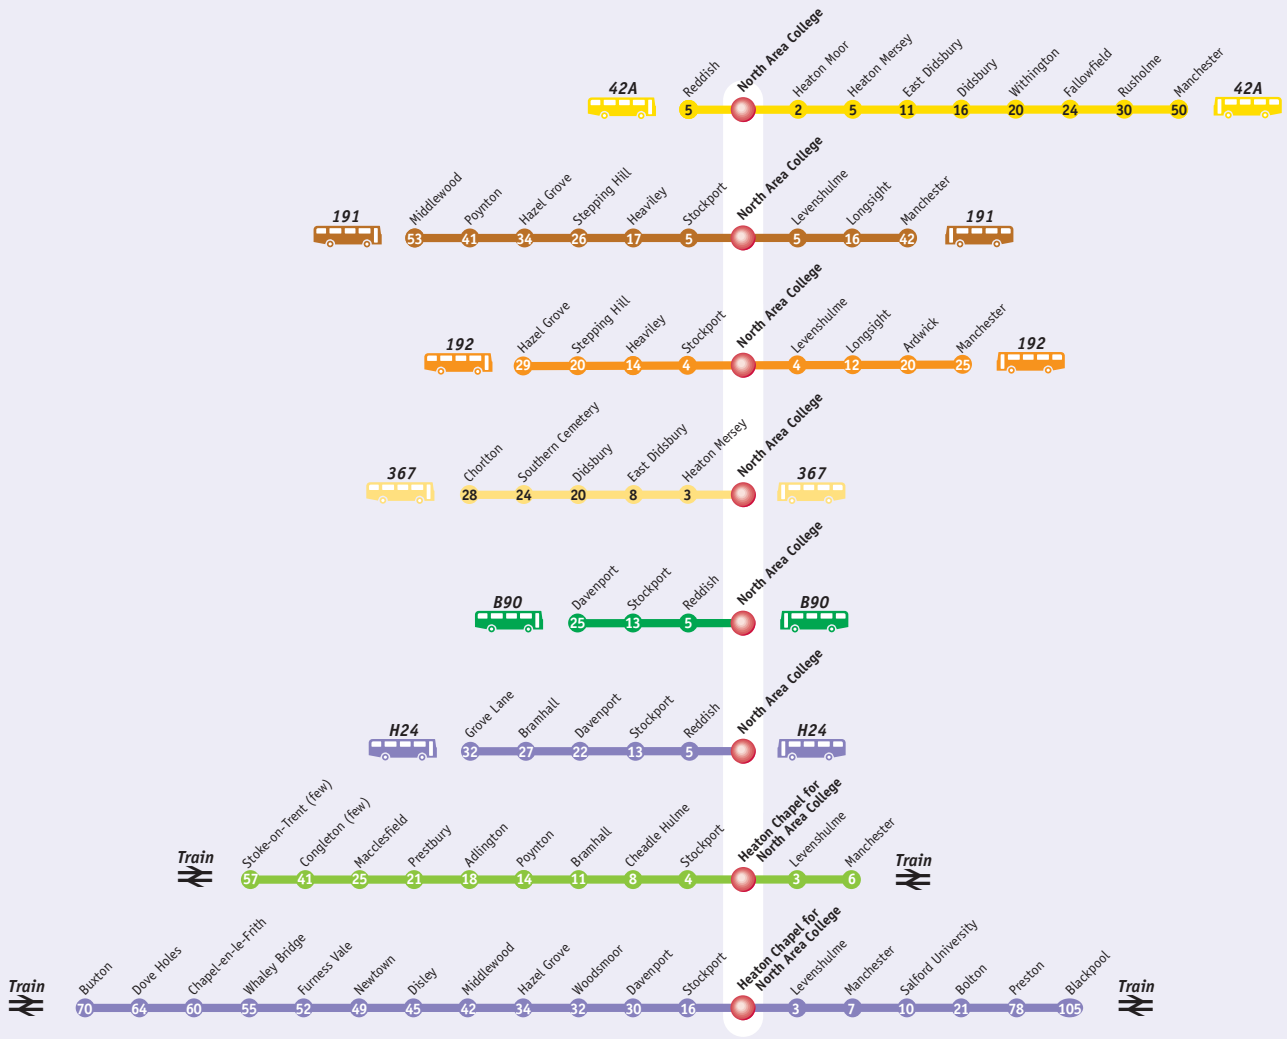

STOCKPORT NORTH AREA COLLEGE

Bus Service to Stockport North Area College

Approximate travelling time to Stockport North Area College (minutes)

Frequencies (mins)

Service No.	Mon-Sat day	Eves, Suns & Pub hols
42A	60	60 (Not Pub Hols)
191	Mon-Fri peak only	-
192	3-4	4-10
367	Mon-Fri peak only	-
B90	Mon-Fri peak only	-
H24	Mon-Fri peak only	-
Train	30-60	30-60
Train	30 (60 Buxton-Hazel Grove)	60