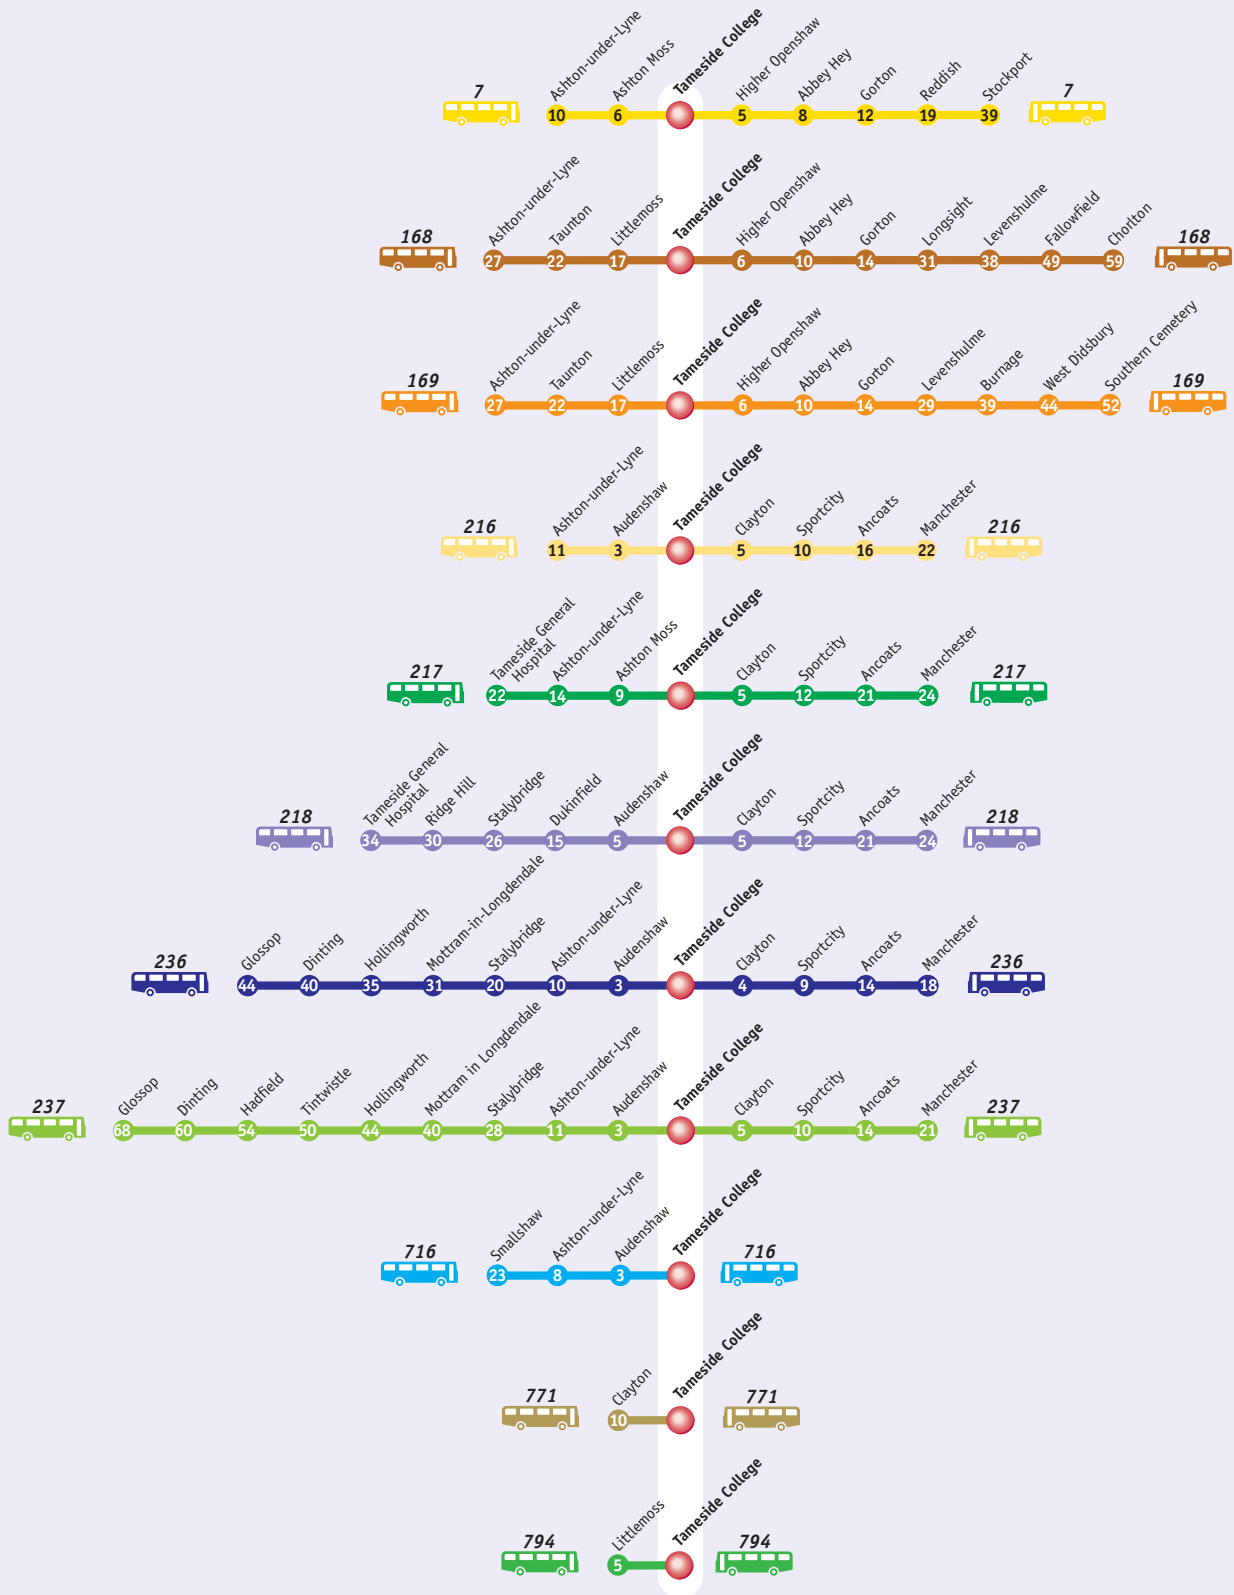

# TAMESIDE COLLEGE (DROYLSDEN CENTRE)

 Bus Service to Tameside College

 Approximate travelling time to Tameside College (minutes)

Service No.	Frequencies (mins)	Eves, Suns & Pub hols
7	20	-
168	30	-
169	30	30
216	5	15-30
217	60	60 (Droylsden-Mcr only)
218	60	-
236	Early mornings only	60
237	Early mornings only	60
716	Mon-Fri peak only	-
771	Mon-Fri peak only	-
794	Mon-Fri peak only	-