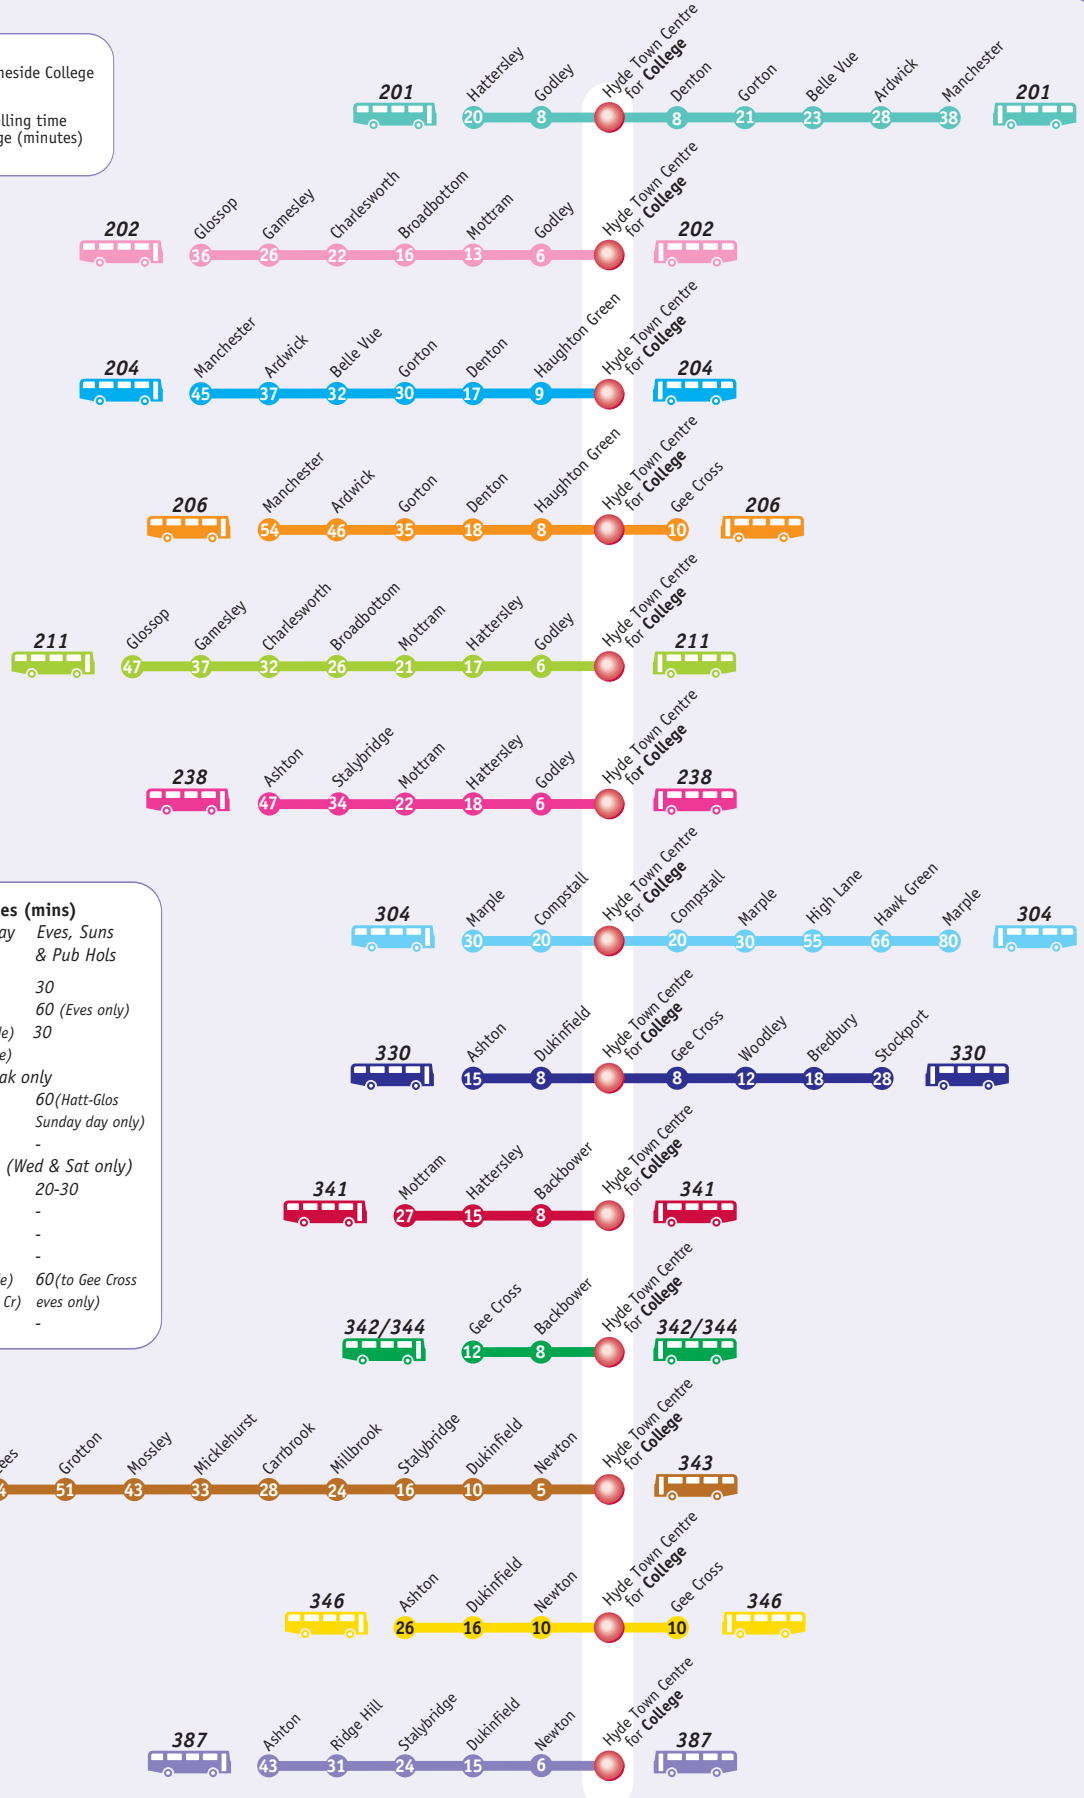

# TAMESIDE COLLEGE (Union Street Campus) - Sheet 1

 Bus Service to Tameside College

 Approximate travelling time to Tameside College (minutes)

Service No.	Frequencies (mins)	
	Mon-Sat day	Eves, Suns & Pub Hols
201	10	30
202	-	60 (Eves only)
204	15 (Den-Hyde)	30
	30 (Mcr-Hyde)	
206	Mon-fri peak only	
211	60	60 (Hatt-Glos Sunday day only)
238	30	-
304	2 journeys (Wed & Sat only)	
330	7/8	20-30
341	60	-
342/344	60	-
343	60	-
346	15 (Ash-Hyde)	60 (to Gee Cross eves only)
387	30 (Ash-Gee Cr)	-
	60	-

# TAMESIDE COLLEGE (Union Street Campus) - Sheet 2

©GMPT 2004 03-0828-40702

Service No.	Frequencies (mins)	
	Mon-Sat day	Eves, Suns & Pub Hols
389	60	60 (Eve jnys run Gee Crs - Ash only)
397	60	-
X35	Mon-fri peak periods only	
Train	60	Irregular

-  Bus Service to Tameside College
-  Train service to Tameside College
-  Approximate travelling time to Tameside College (minutes)