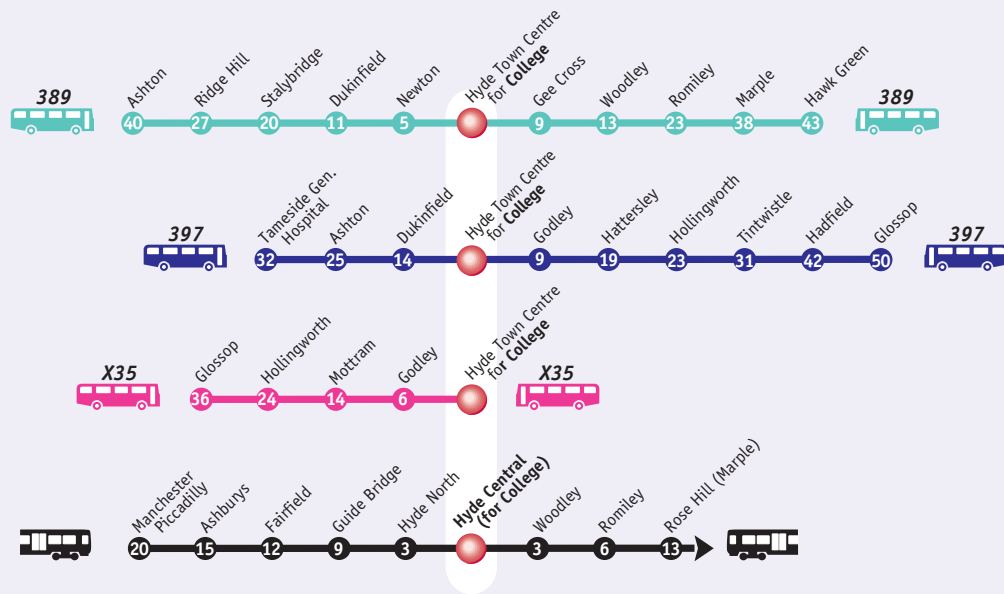

# TAMESIDE COLLEGE (Union Street Campus) - Sheet 1

 Bus Service to Tameside College

 Approximate travelling time to Tameside College (minutes)

Service No.	Frequencies (mins)	
	Mon-Sat day	Eves, Suns & Pub Hols
201	10	30
202	-	60 (Eves only)
204	15 (Den-Hyde)	30
	30 (Mcr-Hyde)	
206	Mon-fri peak only	
211	60	60 (Hatt-Glos Sunday day only)
238	30	-
304	2 journeys (Wed & Sat only)	
330	7/8	20-30
341	60	-
342/344	60	-
343	60	-
346	15 (Ash-Hyde)	60 (to Gee Cross eves only)
387	30 (Ash-Gee Cr)	-
	60	-

# TAMESIDE COLLEGE (Union Street Campus) - Sheet 2

©GMPT 2004 03-0828-40702

Service No.	Frequencies (mins)	
	Mon-Sat day	Eves, Suns & Pub Hols
389	60	60 (Eve jnys run Gee Crs - Ash only)
397	60	-
X35	Mon-fri peak periods only	
Train	60	Irregular

-  Bus Service to Tameside College
-  Train service to Tameside College
-  Approximate travelling time to Tameside College (minutes)