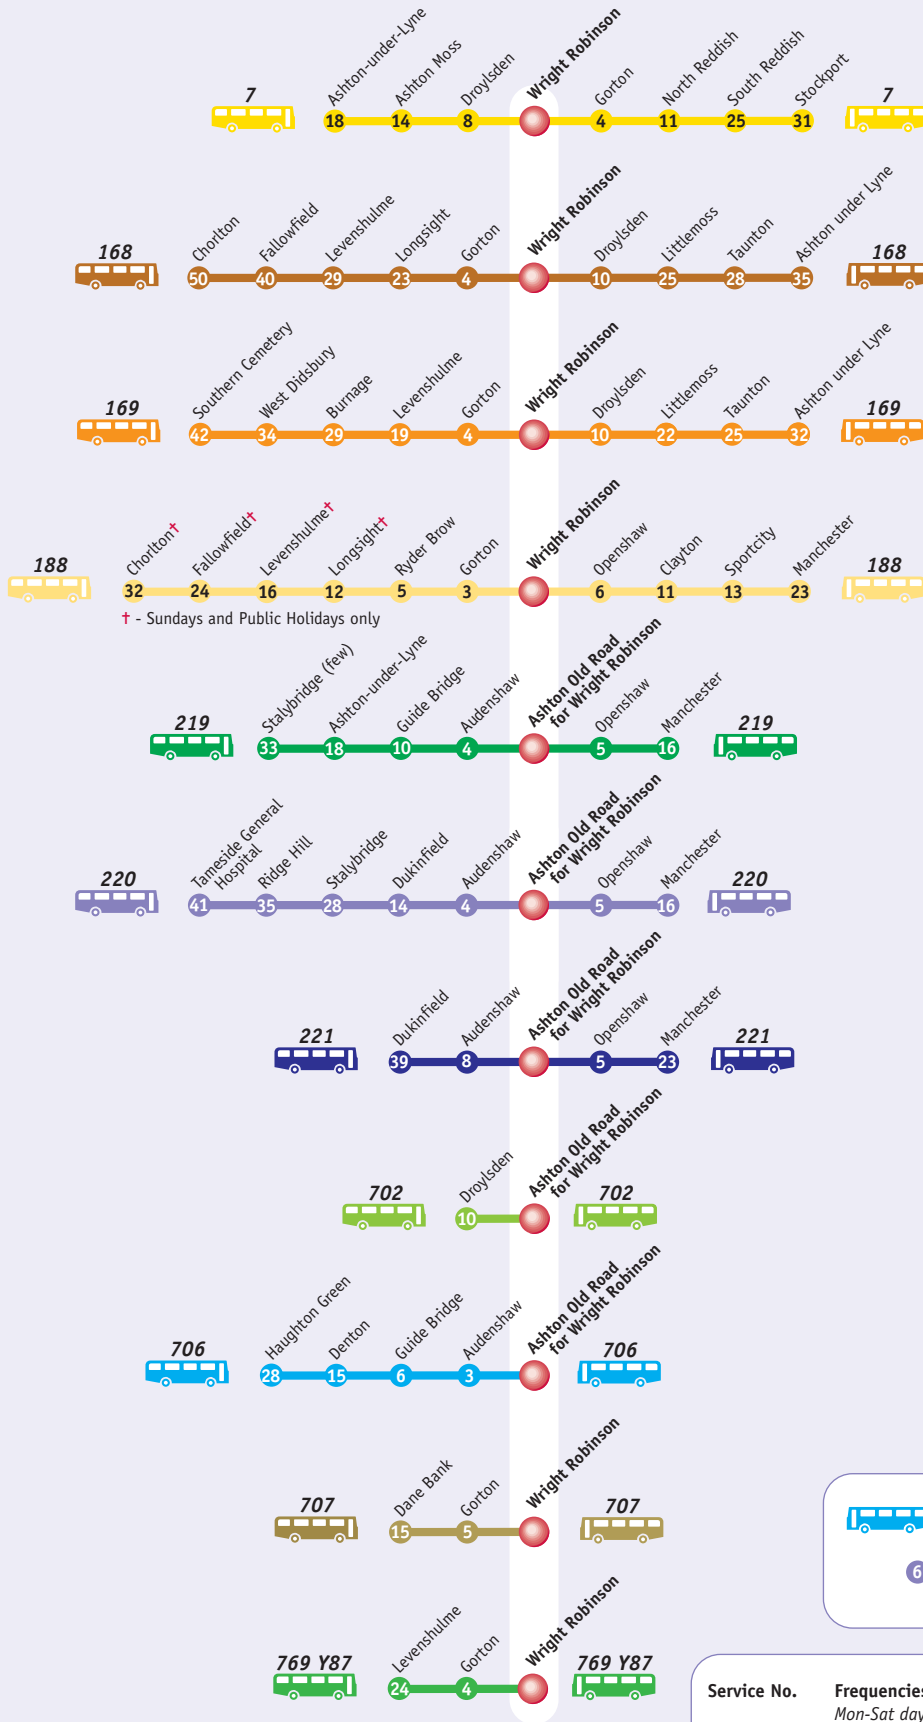

WRIGHT ROBINSON SPORTS COLLEGE

 Bus Service to Wright Robinson College

 Approximate travelling time to Wright Robinson College (minutes)

Service No.	Frequencies (mins)	
7	Mon-Sat day	Eves, Suns & Pub hols
168	20	-
169	30	-
188	30	30-60
219	60	60†
220	8-10	20-30
221	Mon-Fri peak only	60 (Eves Dukinfield-Mcr only)
702	Mon-Fri peak only	-
706	Mon-Fri peak only	-
707	Mon-Fri peak only	-
769 Y87	Mon-Fri peak only	-