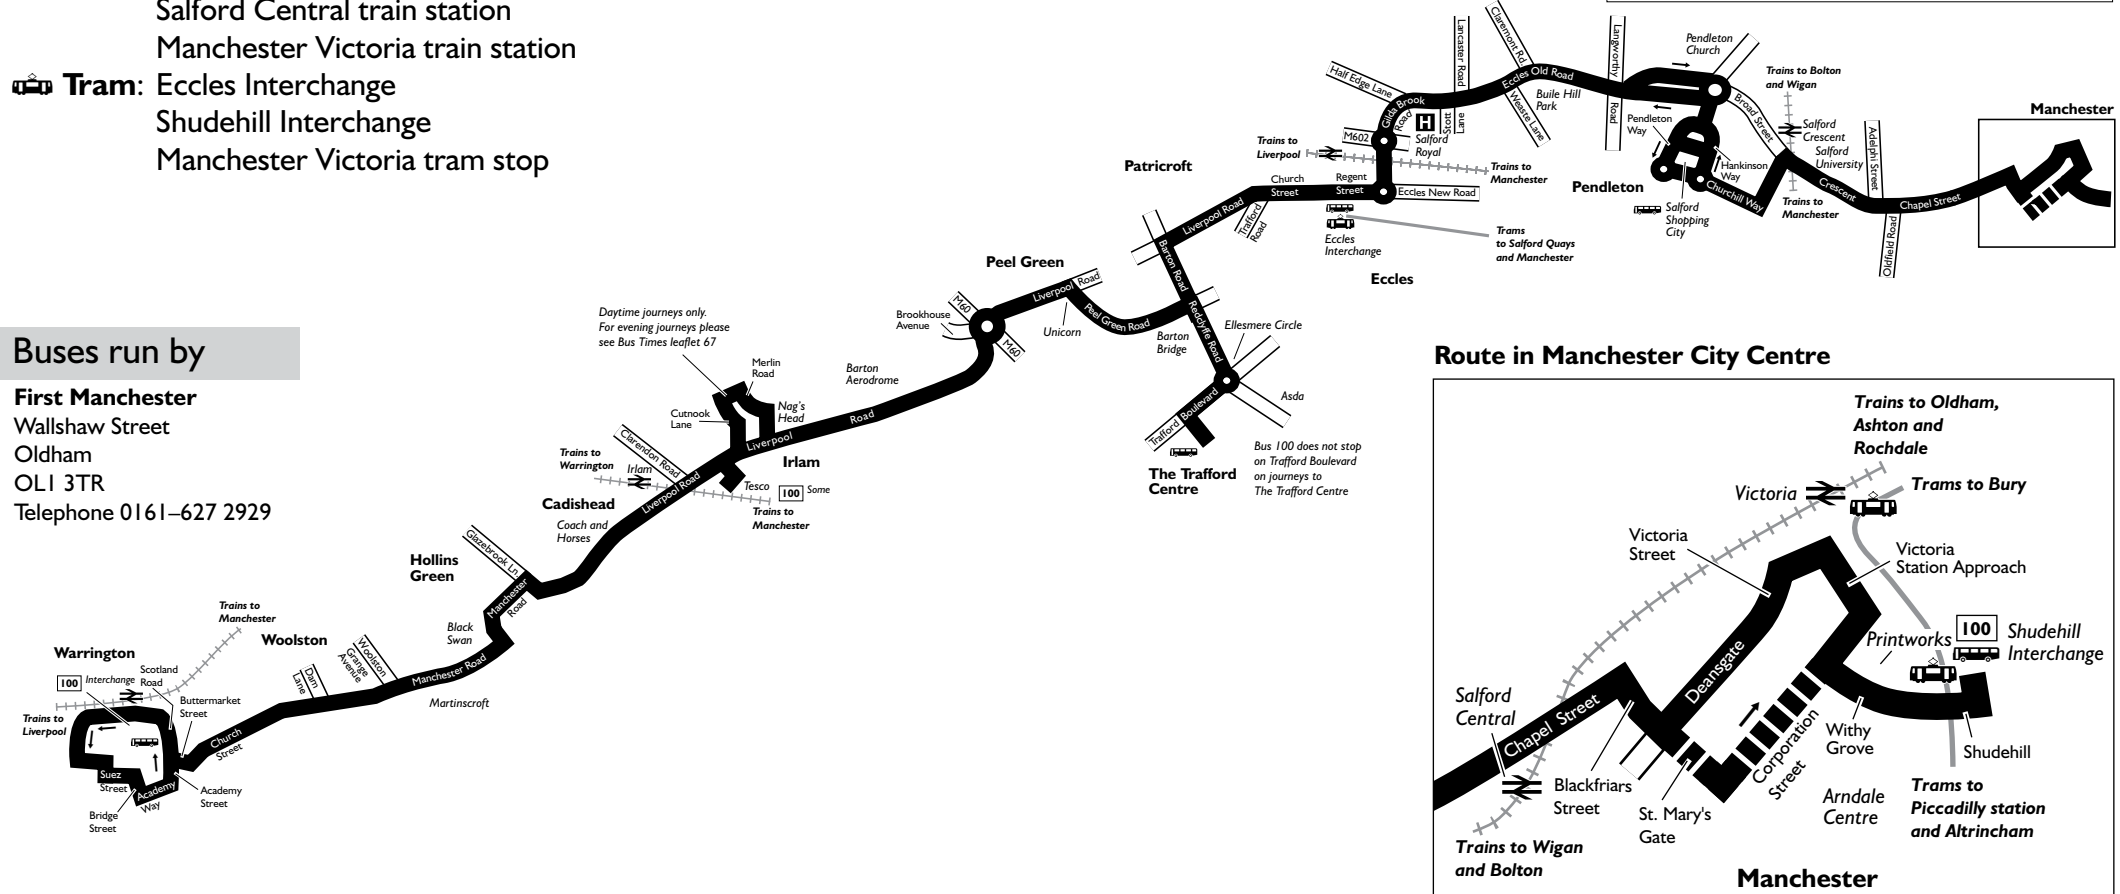

Buses run by

First Manchester
Wallshaw Street
Oldham
OLI 3TR
Telephone 0161-627 2929

Printed on Cocoon Silk, a coated recycled paper made using 50% recycled fibre from post consumer sources and 50% virgin fibre from sustainable forests.

GMPTTE uses reasonable endeavours to check the accuracy of information published and to publish changes to information in a timely manner. In no event will GMPTTE be liable for any loss that may arise from this information being inaccurate.

© 100022610 GMPTTE 2010