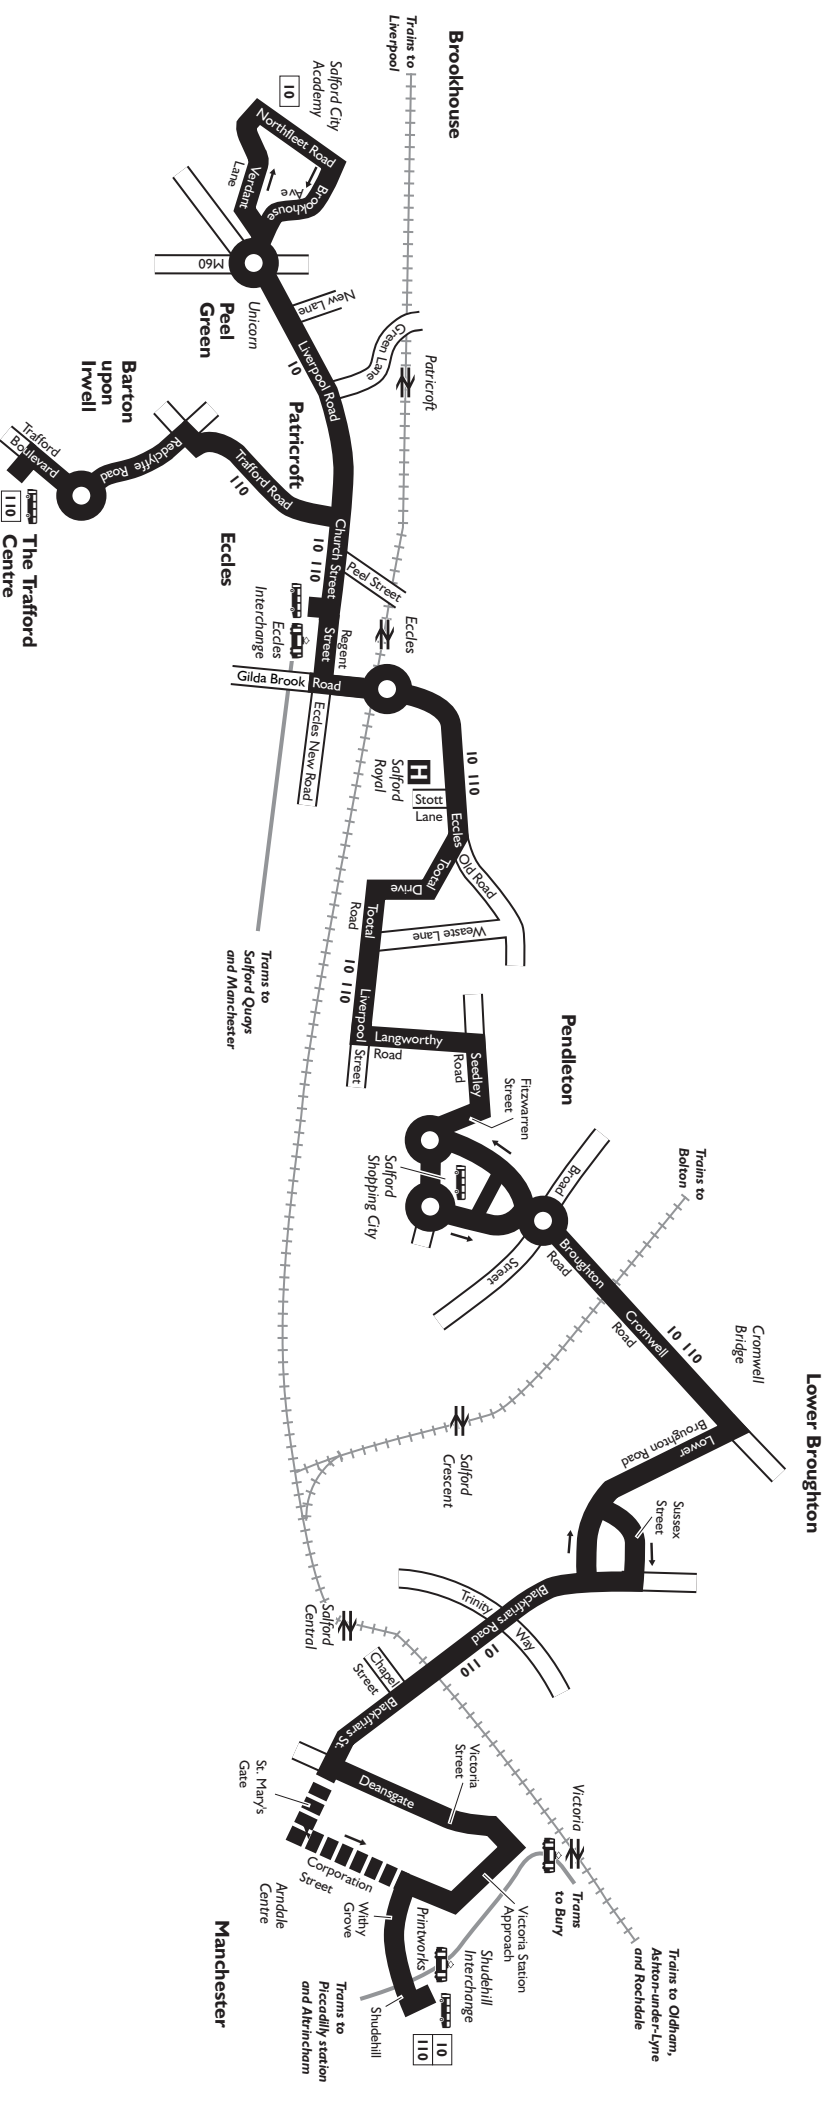

Connection points

- **Bus:** The Trafford Centre bus station
  Eccles Interchange
  Salford Shopping City
  Manchester Shudehill Interchange
- **Train:** Patricroft train station
  Eccles train station
  Salford Central train station
  Manchester Victoria train station
  Manchester Victoria Interchange
- **Tram:** Eccles Interchange
  Manchester Victoria tram stop
  Manchester Shudehill Interchange

Buses run by

Arriva North West
73 Ormskirk Road
Aintree
Liverpool
L9 5AE
Telephone 08701 201088

First Manchester
Wallshaw Street
Oldham
OL1 3TR
Telephone 0161-627 2929

Route plan for bus numbers

10 110

KEY	
	Bus route
	Journeys to Manchester before 1045 and after 1900 every day only
	main connection point
	Train station
	Tram stop
	Hospital
	Tram line
	Terminus
	Direction of travel

Printed on Cocoon Silk, a coated recycled paper made using 50% recycled fibre from post-consumer sources and 50% virgin fibre from sustainable forests.

GMPTÉ uses reasonable endeavours to check the accuracy of information published and to publish changes to information in a timely manner. In no event will GMPTÉ be liable for any loss that may arise from this information being inaccurate.

© 100022610 GMPTÉ 2009