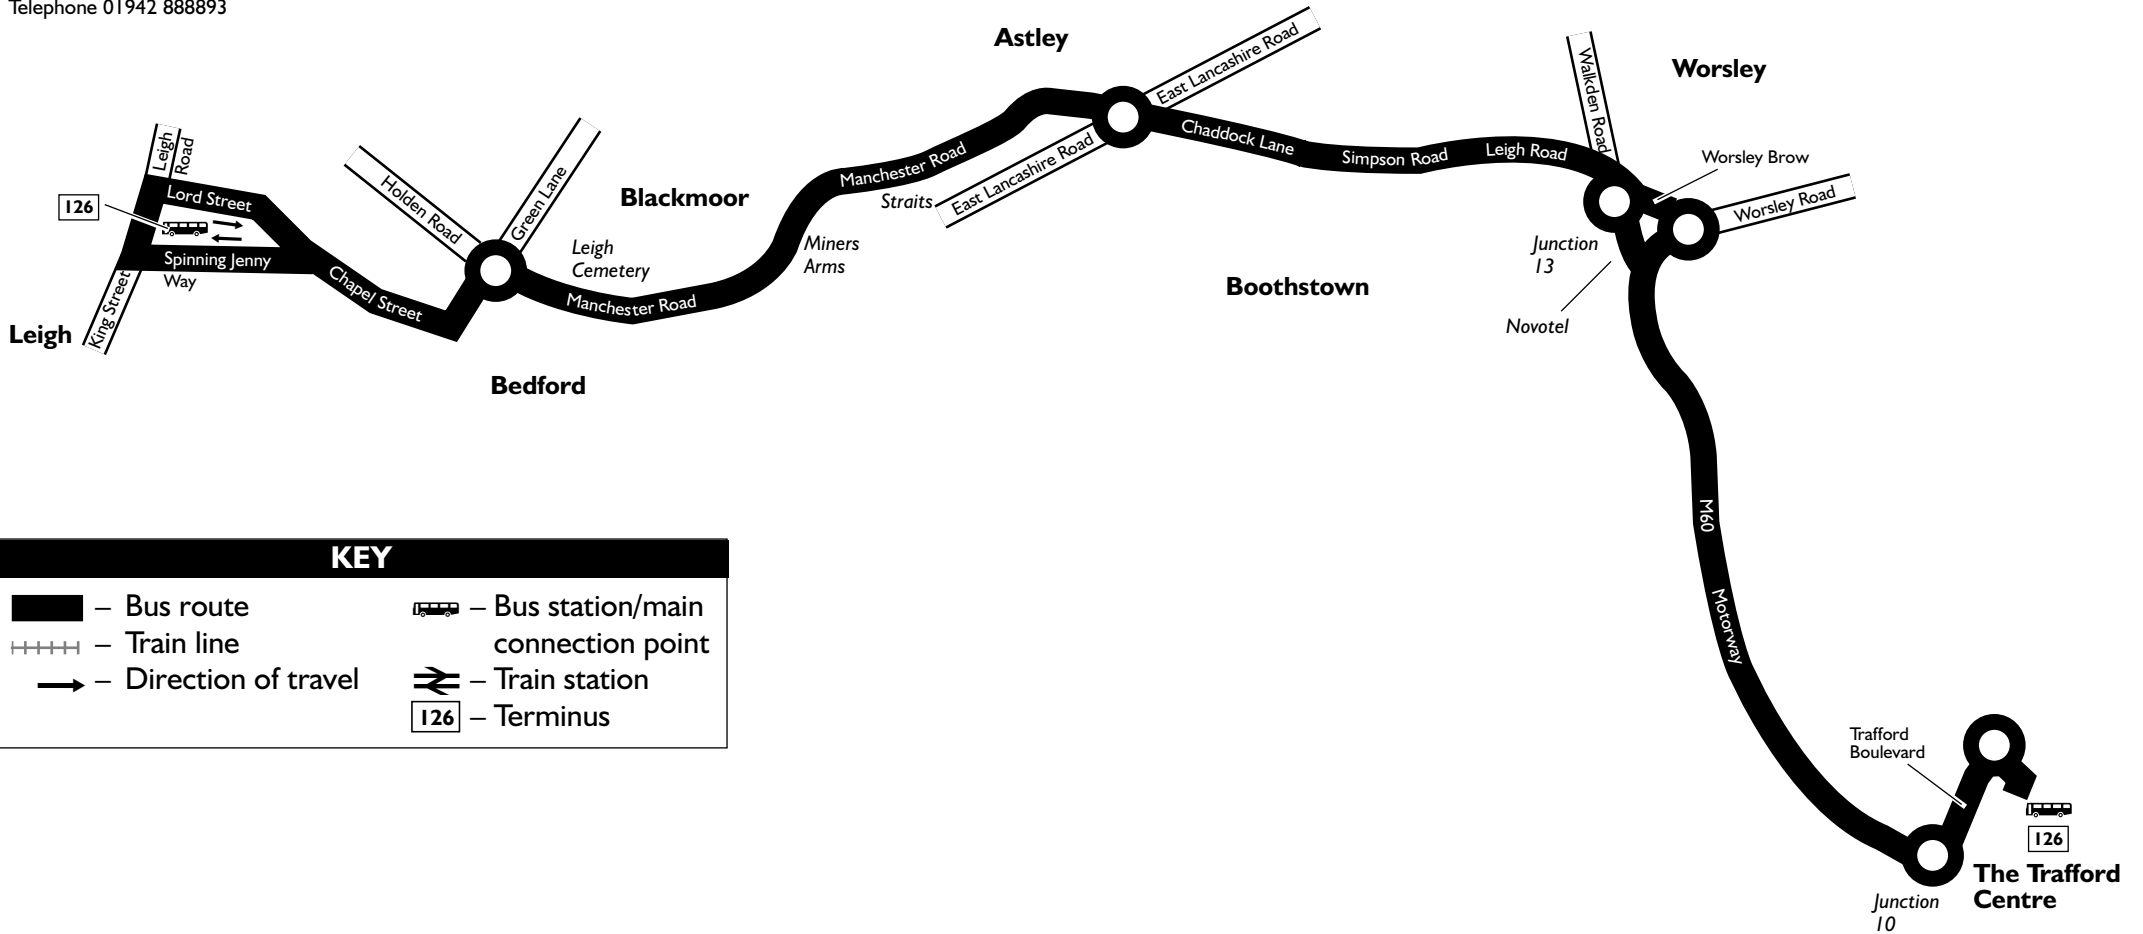

Connection points

Bus: Leigh bus station
The Trafford Centre bus station

Route plan for bus number

126

Buses run by

South Lancs Travel

Unit 22/23 Chanters Industrial Estate
Atherton
M46 9BP
Telephone 01942 888893

KEY

- Bus route
- Train line
- Direction of travel
- Bus station/main connection point
- Train station
- Terminus

Printed on paper made using pulp from fully sustainable, responsibly managed forestation, which is bleached without using elemental chlorine. It has been awarded the Nordic Swan certificate, complying with stringent controls of production processes, effluent discharge and environmental impact.

GMPTTE uses reasonable endeavours to check the accuracy of information published and to publish changes to information in a timely manner. In no event will GMPTTE be liable for any loss that may arise from this information being inaccurate.

© I00022610 GMPTTE 2009