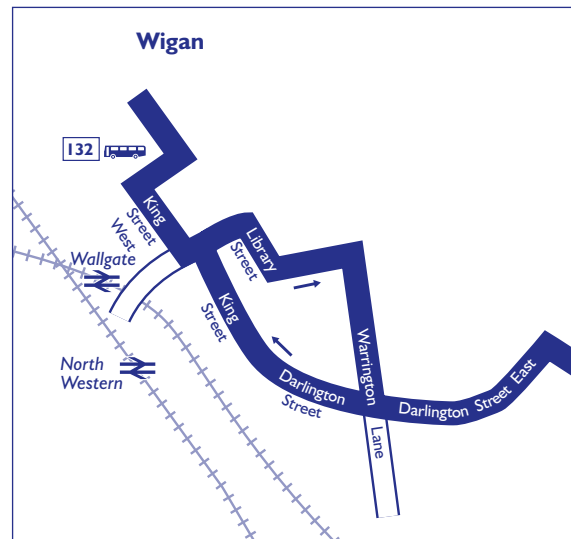

Travelshop

Opening times of GMPT **Travelshops** in the area covered by this leaflet

Leigh Bus Station

Monday	9.30am to 1.15pm and 2pm to 5pm
Tue to Thur	8.30am to 1.15pm and 2pm to 4pm
Friday	7.30am to 11.15am and 12pm to 3pm
Saturday	8.30am to 1.15pm and 2pm to 4pm
Sunday*	Closed

Wigan Bus Station

Mon to Sat	8.30am to 1.15pm and 2pm to 4pm
Sunday*	Closed

*Including public holidays

Connection points

- Bus:** Wigan bus station
The Trafford Centre bus station
- Train:** Wigan Wallgate train station
Wigan North Western train station

KEY	
	- Bus route
	- Train line
	- Direction of travel
	- Bus station/ main connection point
	- Train station
	- Terminus

Route in Wigan town centre

Buses run by

South Lancs Travel
Unit 22/23 Chanters Industrial Estate
Otherton
M46 9BP
Telephone 01942

Saturdays

The Trafford Centre, Bus Station					0940	and every 30 mins until	1540	1615	1645	1745
Boothstown, Simpson Road				0950			1550	1625	1657	1757
Tyldesley, Square	0800	0830	0900	0930	1000		1600	1633	1705	1805
Atherton, Punch Bowl	0805	0835	0905	0935	1005		1607	1638	1710	1810
Hindley Green, Leigh Road	0815	0845	0912	0942	1010		1615	1643	1717	1817
Hindley, Bird i' th' Hand	0825	0855	0920	0950	1016		1625	1650	1725	1825
Wigan, Bus Station	0840	0910	0935	1005	1031		1645	1705	1735	1835