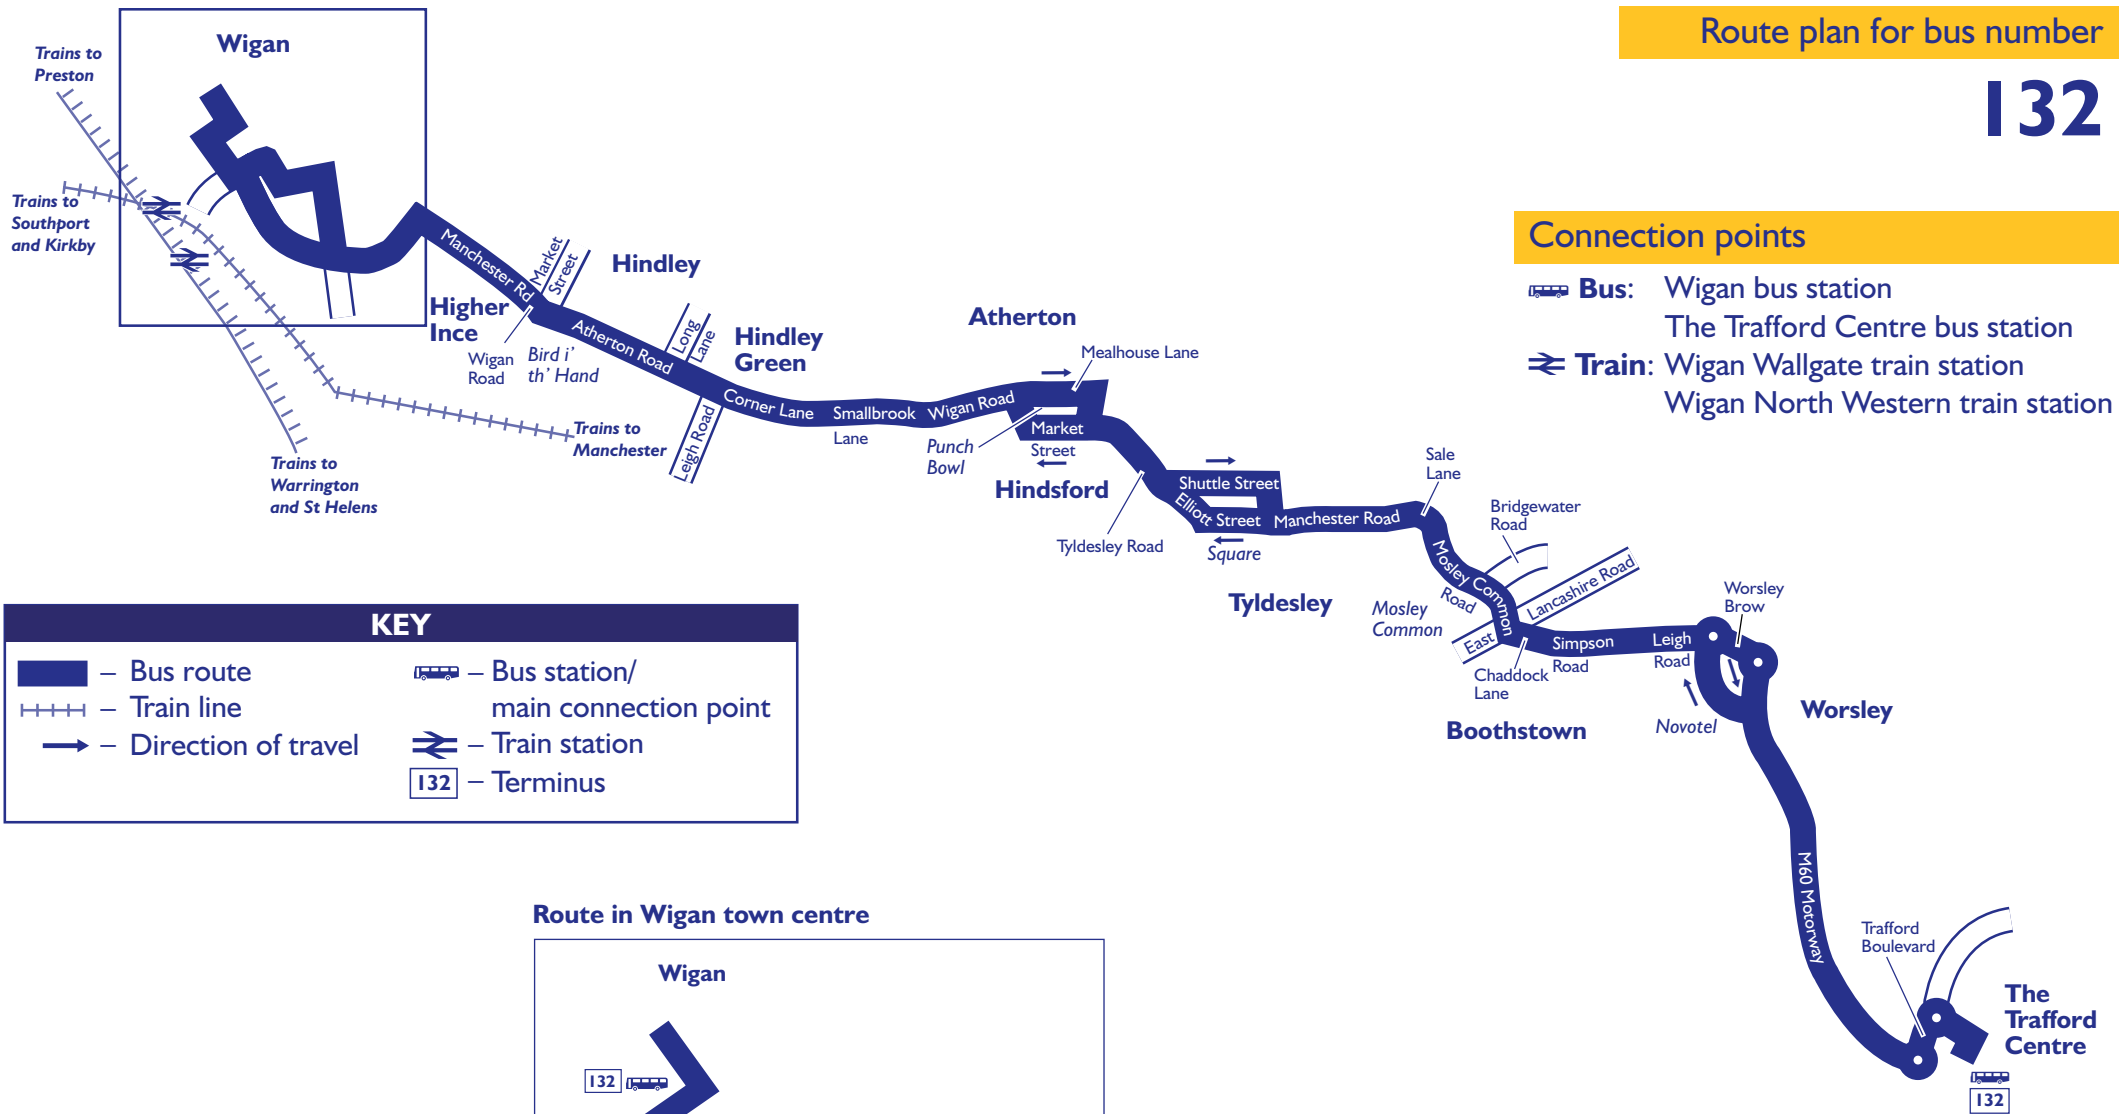

- **Web site**
- **Bus Station poster**
- **Leaflet from outlets**

Using this timetable

Timetables show the direction of travel, bus numbers and the days of the week.

- Main stops on the route are listed on the left. Each journey reads down the page.
- Where no time is shown against a particular stop, the bus does not stop there on that journey.
- Check any symbols which are shown and the meanings at the bottom of the page.
- A route plan is also included in this leaflet.

Travelshop

Opening times of GMPT **Travelshops** in the area covered by this leaflet

Leigh Bus Station

Monday	9.30am to 1.15pm and 2pm to 5pm
Tue to Thur	8.30am to 1.15pm and 2pm to 4pm
Friday	7.30am to 11.15am and 12pm to 3pm
Saturday	8.30am to 1.15pm and 2pm to 4pm
Sunday*	Closed

Wigan Bus Station

Mon to Sat	8.30am to 1.15pm and 2pm to 4pm
Sunday*	Closed

*Including public holidays

Connection points

- Bus:** Wigan bus station
The Trafford Centre bus station
- Train:** Wigan Wallgate train station
Wigan North Western train station