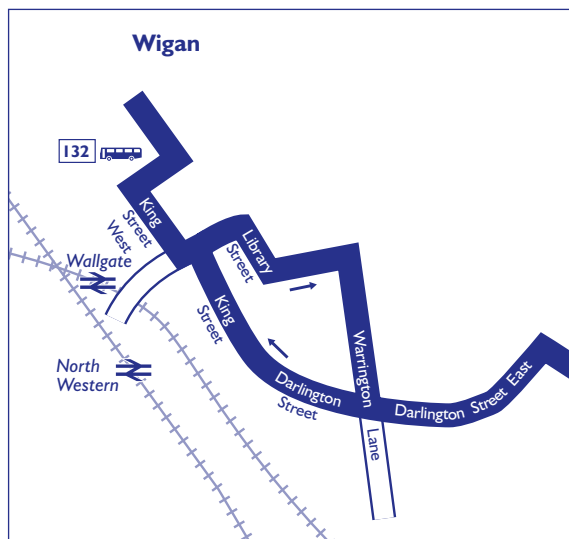

Travelshop

Opening times of GMPT **Travelshops** in the area covered by this leaflet

Leigh Bus Station

Monday	9.30am to 1.15pm and 2pm to 5pm
Tue to Thur	8.30am to 1.15pm and 2pm to 4pm
Friday	7.30am to 11.15am and 12pm to 3pm
Saturday	8.30am to 1.15pm and 2pm to 4pm
Sunday*	Closed

Wigan Bus Station

Mon to Sat	8.30am to 1.15pm and 2pm to 4pm
Sunday*	Closed

*Including public holidays

Connection points

- Bus:** Wigan bus station
The Trafford Centre bus station
- Train:** Wigan Wallgate train station
Wigan North Western train station

KEY	
	– Bus route
	– Train line
	– Direction of travel
	– Bus station/ main connection point
	– Train station
	– Terminus

Route in Wigan town centre

Buses run by

South Lancs Travel
 Unit 22/23 Chanters Industrial Estate
 Atherton
 M46 9BP
 Telephone 01942 888893

Saturdays

The Trafford Centre, Bus Station 						0940	and every 30 mins until	1540	1615	1645	1745
Boothstown, Simpson Road						0950		1550	1625	1657	1757
Tyldesley, Square	0800	0830	0900	0930	1000	1000		1600	1633	1705	1805
Atherton, Punch Bowl	0805	0835	0905	0935	1005	1005		1605	1638	1710	1810
Hindley Green, Leigh Road	0815	0845	0912	0942	1010	1010		1610	1643	1717	1817
Hindley, Bird i' th' Hand	0825	0855	0920	0950	1016	1016		1616	1650	1725	1824
Wigan, Bus Station  	0840	0910	0935	1005	1031	1031	1631	1705	1735	1832	