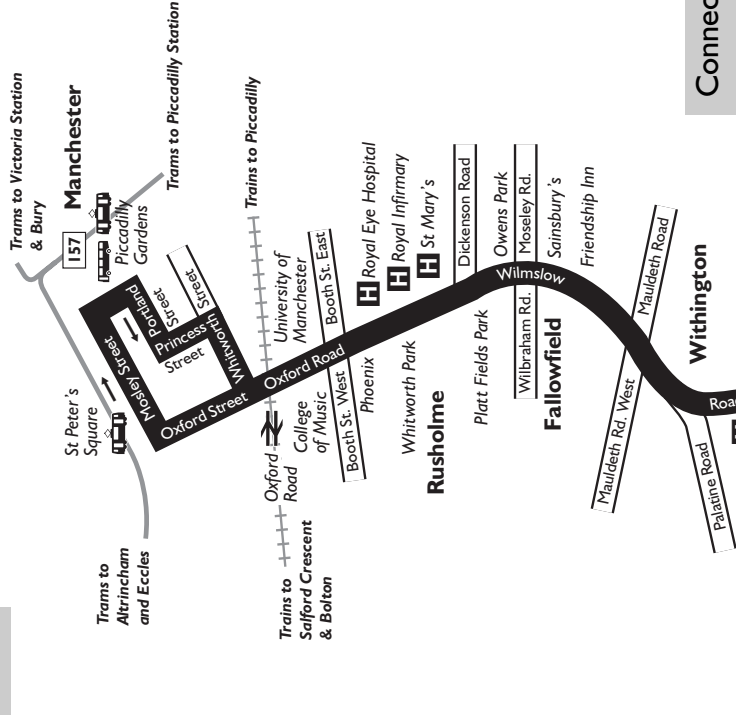

Connection points

- **Bus:** Manchester, Piccadilly Gardens
- **Train:** Oxford Road train station
  Cheadle Hulme train station
  East Didsbury train station
- **Tram:** Piccadilly Gardens tram stop
  St Peter's Square tram stop

Buses run by

R Bullock Buses
Commercial Garage
Stockport Road
Cheadle
Stockport
SK8 2AG
Telephone 0161-428 5265

KEY

- Bus route
- Journeys serving Barton Grange
- Train line
- Tram line
- Hospital
- Direction of travel
- Bus station/
  main connection point
- Train station
- Tram stop
- Hospital
- Terminus