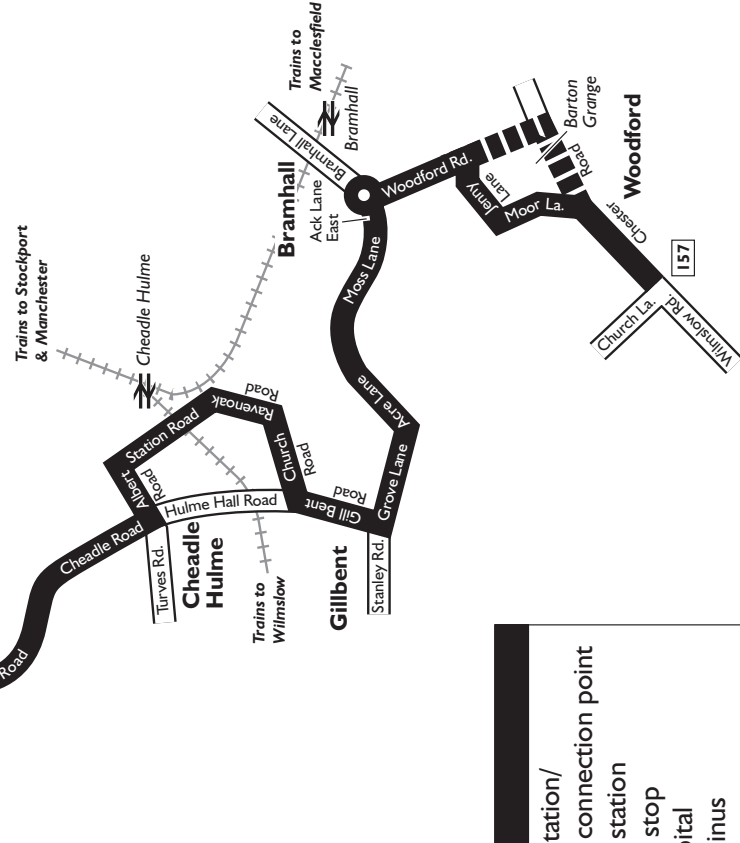

Printed on paper made using pulp from fully sustainable, responsibly managed forestation, which is bleached without using elemental chlorine. It has been awarded the Nordic Swan certificate, complying with stringent controls of production processes, effluent discharge and environmental impact.

Every care has been taken to ensure the accuracy of details in this publication; details were correct at time of going to print

© GMPTE INFORMATION 2007.
© LA089001.