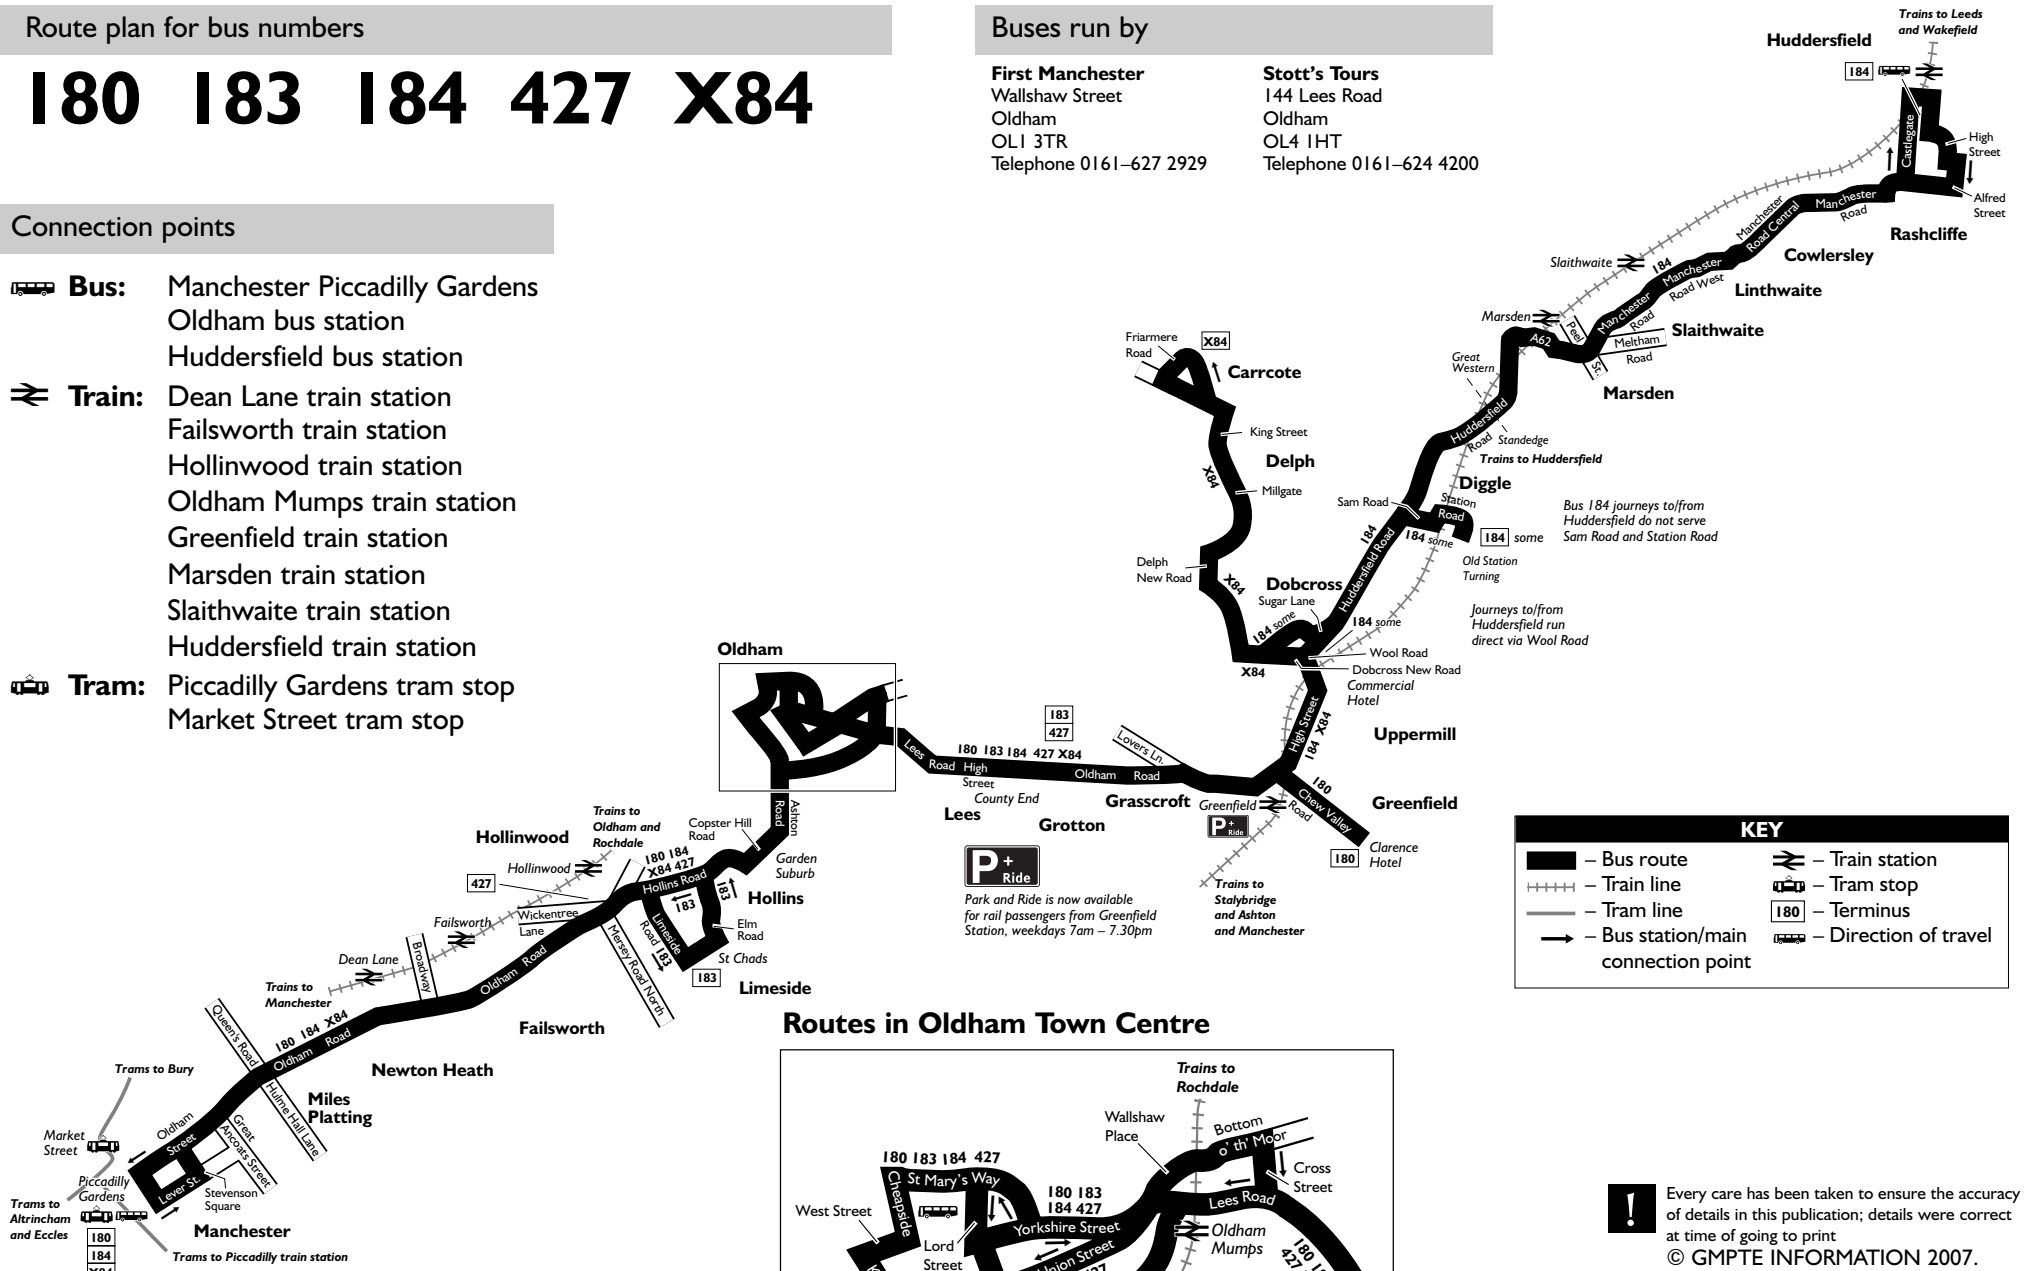

Route plan for bus numbers

180 183 184 427 X84

Buses run by

First Manchester
Wallshaw Street
Oldham
OLI 3TR
Telephone 0161-627 2929

Stott's Tours
144 Lees Road
Oldham
OL4 1HT
Telephone 0161-624 4200

Connection points

- **Bus:** Manchester Piccadilly Gardens
  Oldham bus station
  Huddersfield bus station
- **Train:** Dean Lane train station
  Failsworth train station
  Hollinwood train station
  Oldham Mumps train station
  Greenfield train station
  Marsden train station
  Slaithwaite train station
  Huddersfield train station
- **Tram:** Piccadilly Gardens tram stop
  Market Street tram stop

KEY	
	Bus route
	Train line
	Tram line
	Bus station/main connection point
	Train station
	Tram stop
	Terminus
	Direction of travel

Routes in Oldham Town Centre