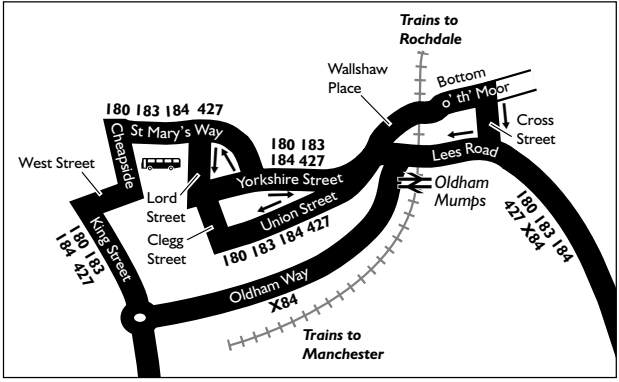

! Every care has been taken to ensure the accuracy of details in this publication; details were correct at time of going to print
© GMPT INFORMATION 2007.
© LA08900L.

Printed on paper made using pulp from fully sustainable, responsibly managed forestation, which is bleached without using elemental chlorine. It has been awarded the Nordic Swan certificate, complying with stringent controls of production processes, effluent discharge and environmental impact.