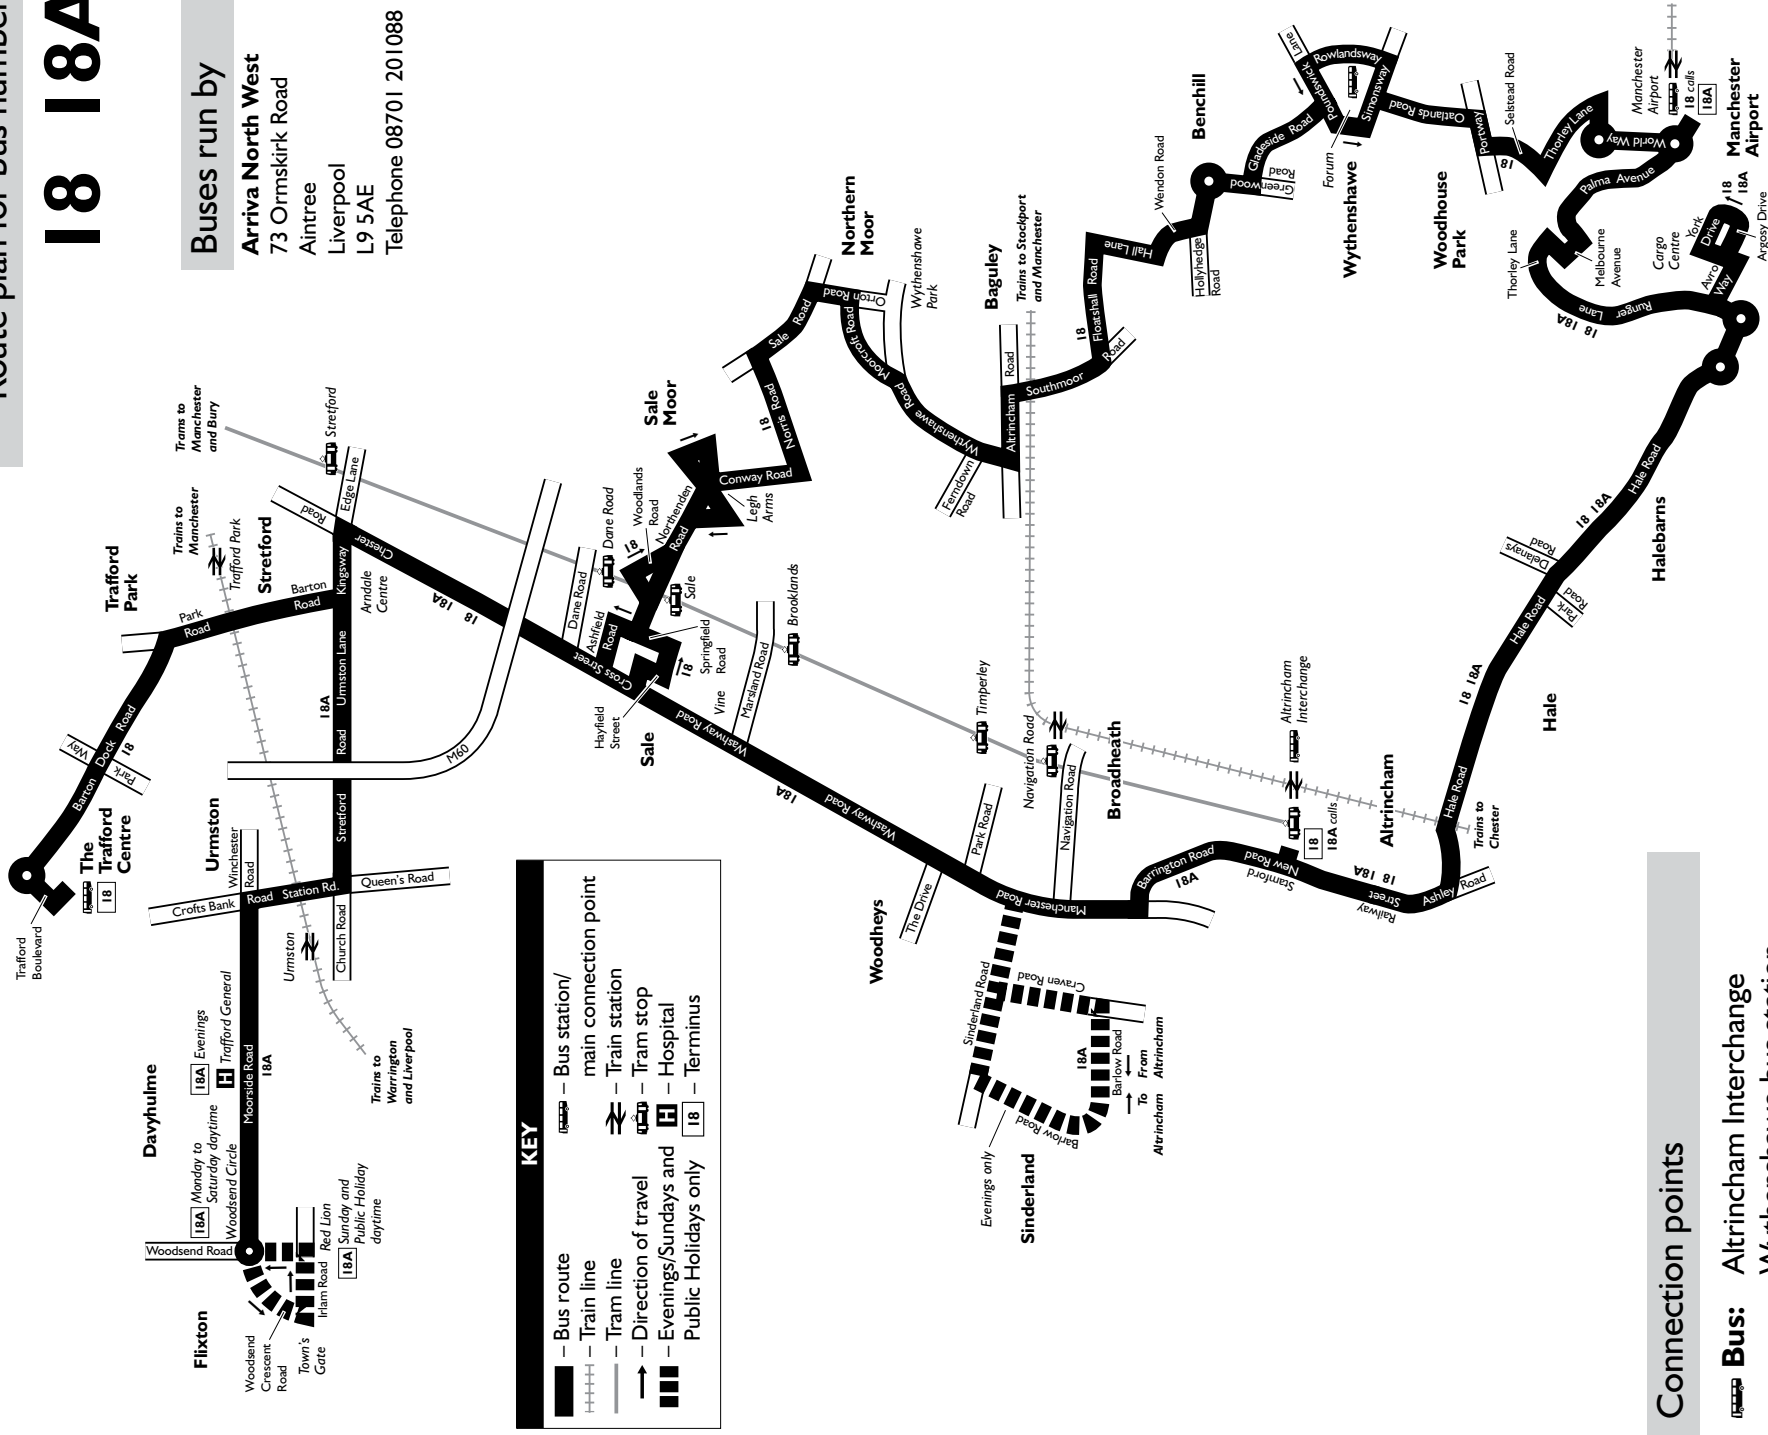

 – Journey provided with the financial support of Greater Manchester Integrated Transport Authority.

Connection points:  – Bus  – Train  – Tram

18 18A

Buses run by

Arriva North West
 73 Ormskirk Road
 Aintree
 Liverpool
 L9 5AE
 Telephone 08701 201088