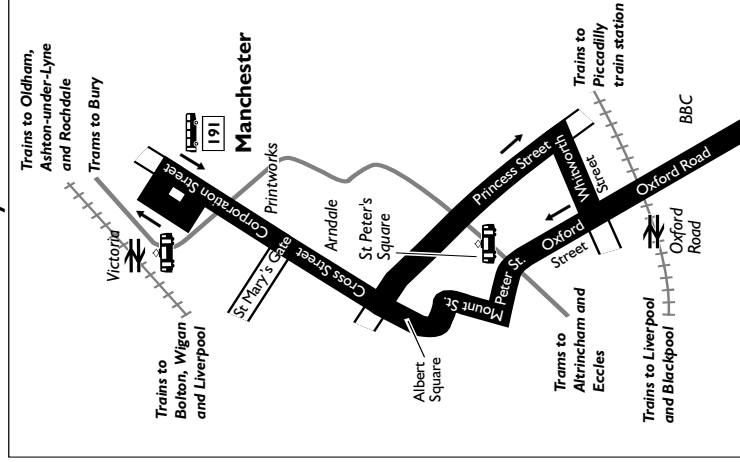

Examples: 0813 is 13 minutes past 8 am
1737 is 37 minutes past 5 pm.

Connection points

- Bus:** Stockport bus station
Manchester, Corporation Street
- Train:** Victoria train station
Oxford Road train station
Levenshulme train station
Heaton Chapel train station
Stockport train station
Hazel Grove train station
- Tram:** St Peter's Square tram stop
Victoria tram stop

KEY

- Bus route
- Journeys via Poynton High School only
- Train line
- Direction of travel
- Bus station/ main connection point
- Train station
- Tram stop
- Hospital
- Terminus

Route in Manchester city centre