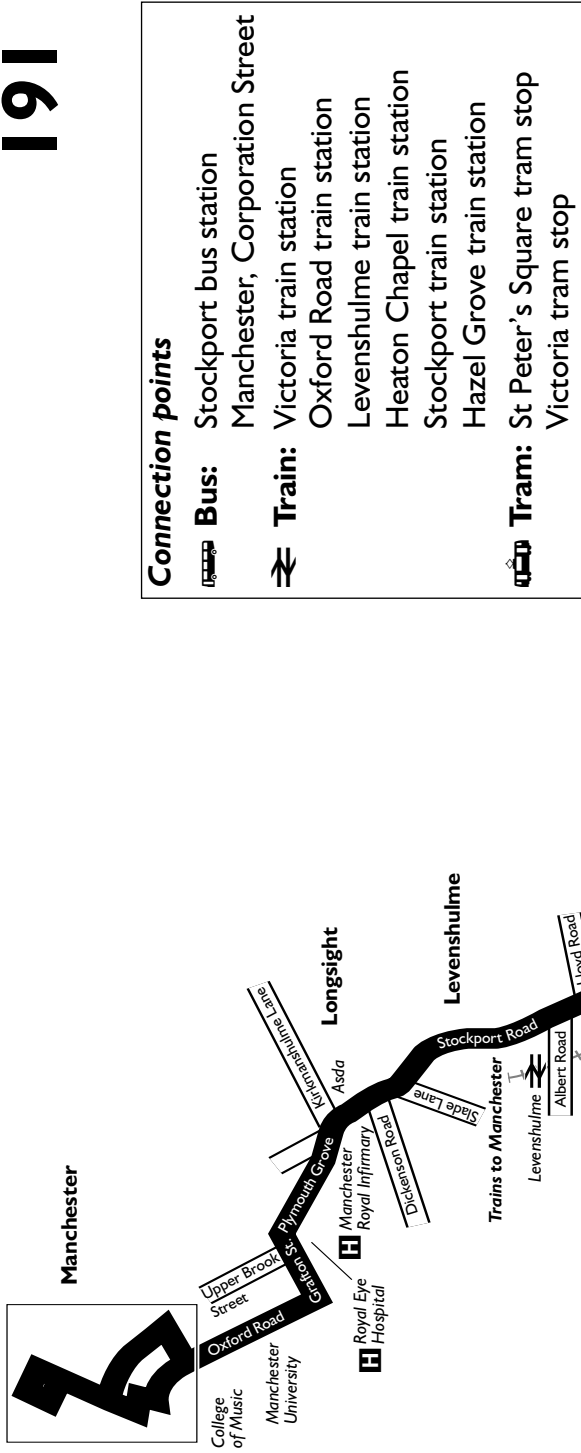

Connection points

1. **Bus:** Stockport bus station
   Manchester, Corporation Street
2. **Train:** Victoria train station
   Oxford Road train station
   Levenshulme train station
   Heaton Chapel train station
   Stockport train station
   Hazel Grove train station
3. **Tram:** St Peter's Square tram stop
   Victoria tram stop

KEY

- Bus route
- Journeys via Poynton High School only
- Train line
- Direction of travel
- Bus station/ main connection point
- Train station
- Tram stop
- Hospital
- Terminus